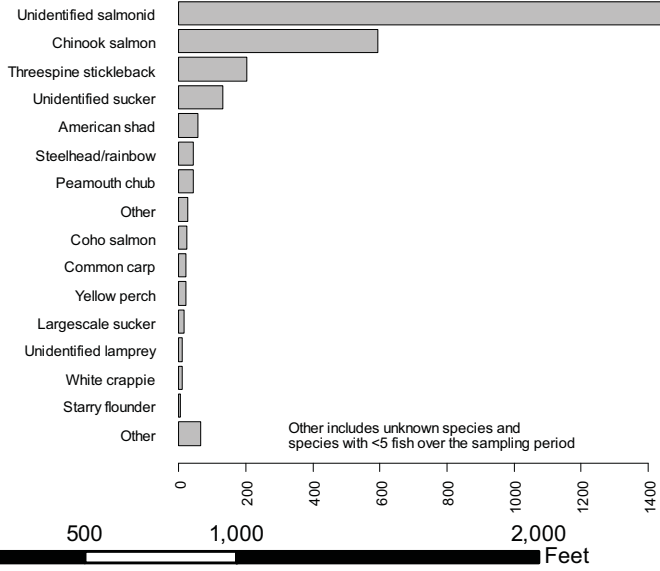

River View Cemetery Tributary Conditions

-  Perennial streams
-  Intermittent streams
-  C - Conservation Zone
-  P - Protection Zone

15.9° Temperature data in celcius (BES, September 2009)

Total Number of Fish Collected at Powers Marine Park (ODFW)
Collected by electroshocking, 52 sampling days from 6/2000-6/2003

0 500 1,000 2,000 14,000 Feet