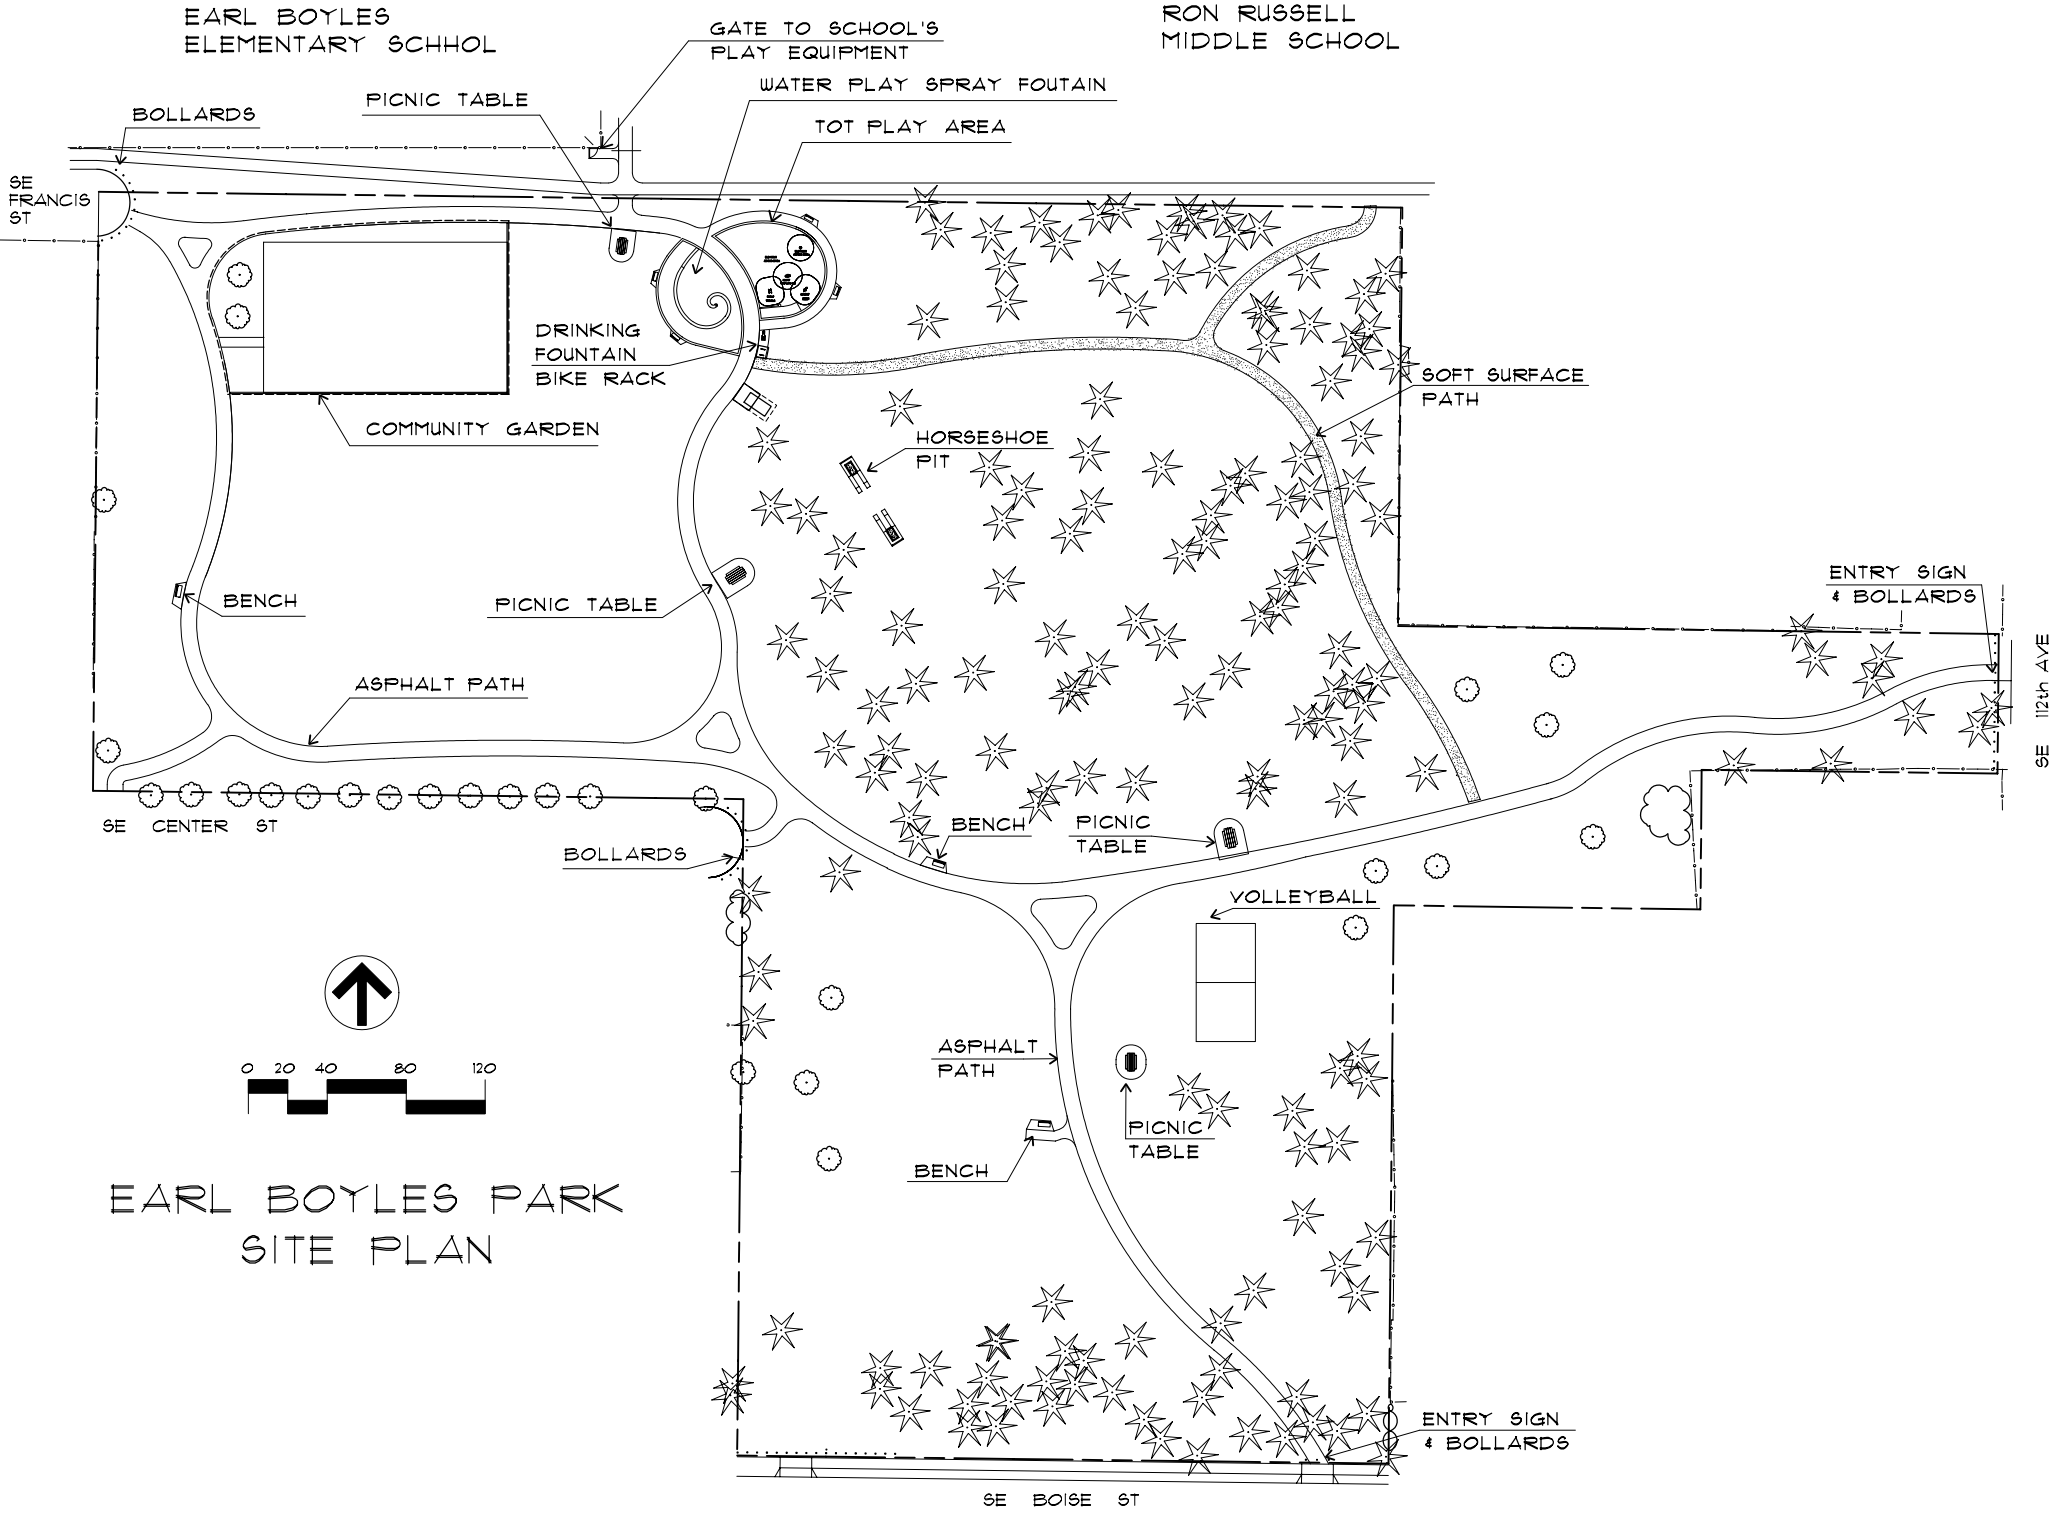

EARL BOYLES
ELEMENTARY SCHHOL

RON RUSSELL
MIDDLE SCHOOL

SE FRANCIS ST

SE 112th AVE

SE CENTER ST

SE BOISE ST

EARL BOYLES PARK SITE PLAN

GATE TO SCHOOL'S
PLAY EQUIPMENT

WATER PLAY SPRAY FOUNTAIN

TOT PLAY AREA

BOLLARDS

PICNIC TABLE

DRINKING
FOUNTAIN
BIKE RACK

COMMUNITY GARDEN

BENCH

PICNIC TABLE

ASPHALT PATH

HORSESHOE
PIT

SOFT SURFACE
PATH

ENTRY SIGN
& BOLLARDS

BENCH

PICNIC TABLE

BOLLARDS

VOLLEYBALL

ASPHALT
PATH

BENCH

PICNIC
TABLE

ENTRY SIGN
& BOLLARDS