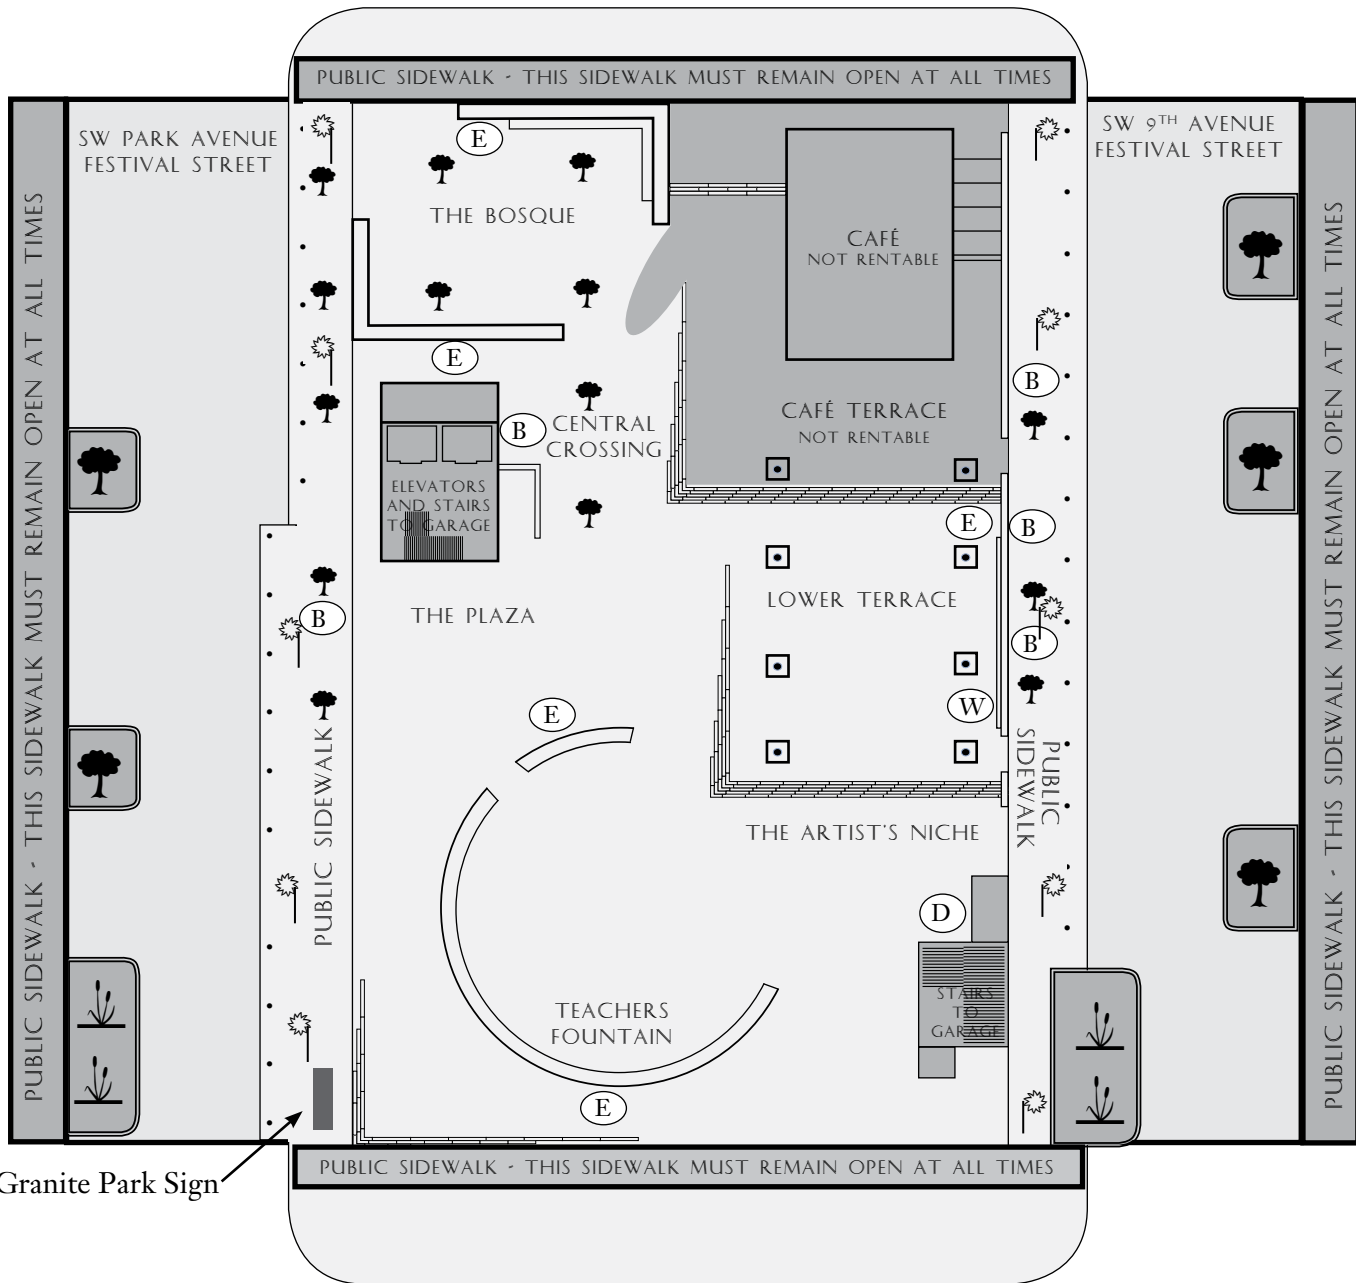

# DIRECTOR PARK SITE PLAN\*

**PORTLAND  
PARKS & RECREATION**

SW Yamhill Street and Park Avenue

Healthy Parks, Healthy Portland

Please indicate the locations you want to use for your event, including where all equipment, signage and/or props are to be placed. Check any of the following you might have, and indicate on the Site Plan below where you would prefer to place them.

- Tents     Canopies     Staging     Port-A-Potties     Dumpsters     Tables     Lighting  
 Barricades     Fencing     Generator     Other Equipment: \_\_\_\_\_

--- SW TAYLOR STREET ---

Granite Park Sign

MAX LINE

--- SW YAMHILL STREET ---