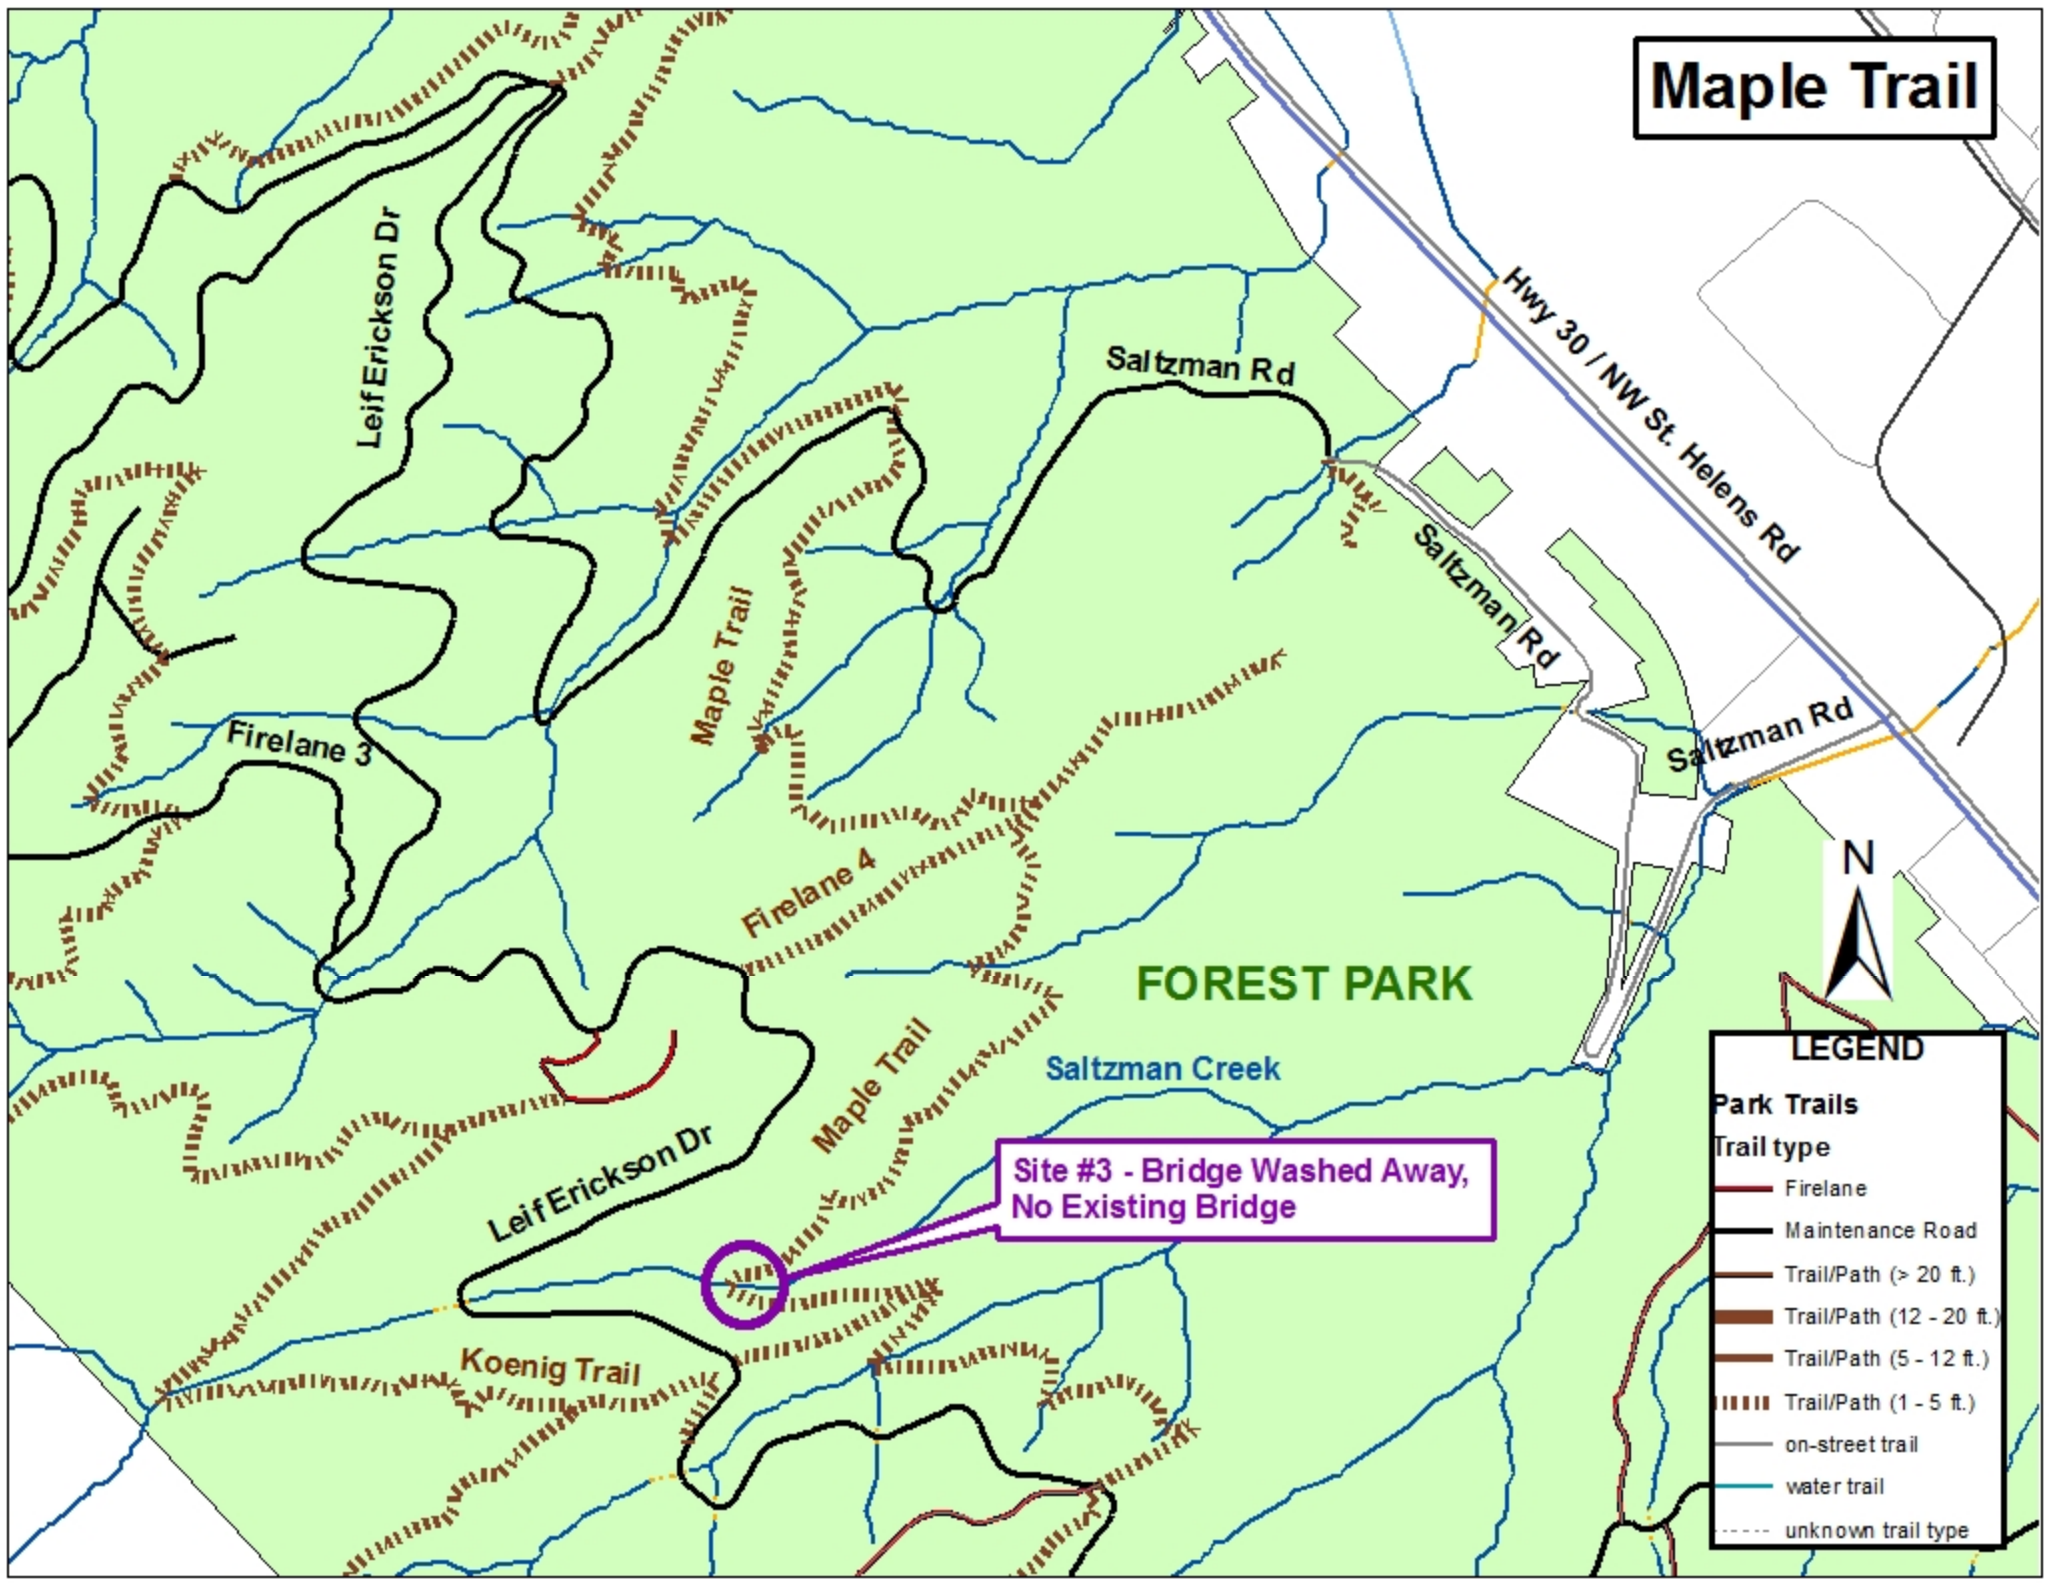

Maple Trail

FOREST PARK

LEGEND	
Park Trails	
Trail type	
	Firelane
	Maintenance Road
	Trail/Path (> 20 ft.)
	Trail/Path (12 - 20 ft.)
	Trail/Path (5 - 12 ft.)
	Trail/Path (1 - 5 ft.)
	on-street trail
	water trail
	unknown trail type

Site #3 - Bridge Washed Away,
No Existing Bridge