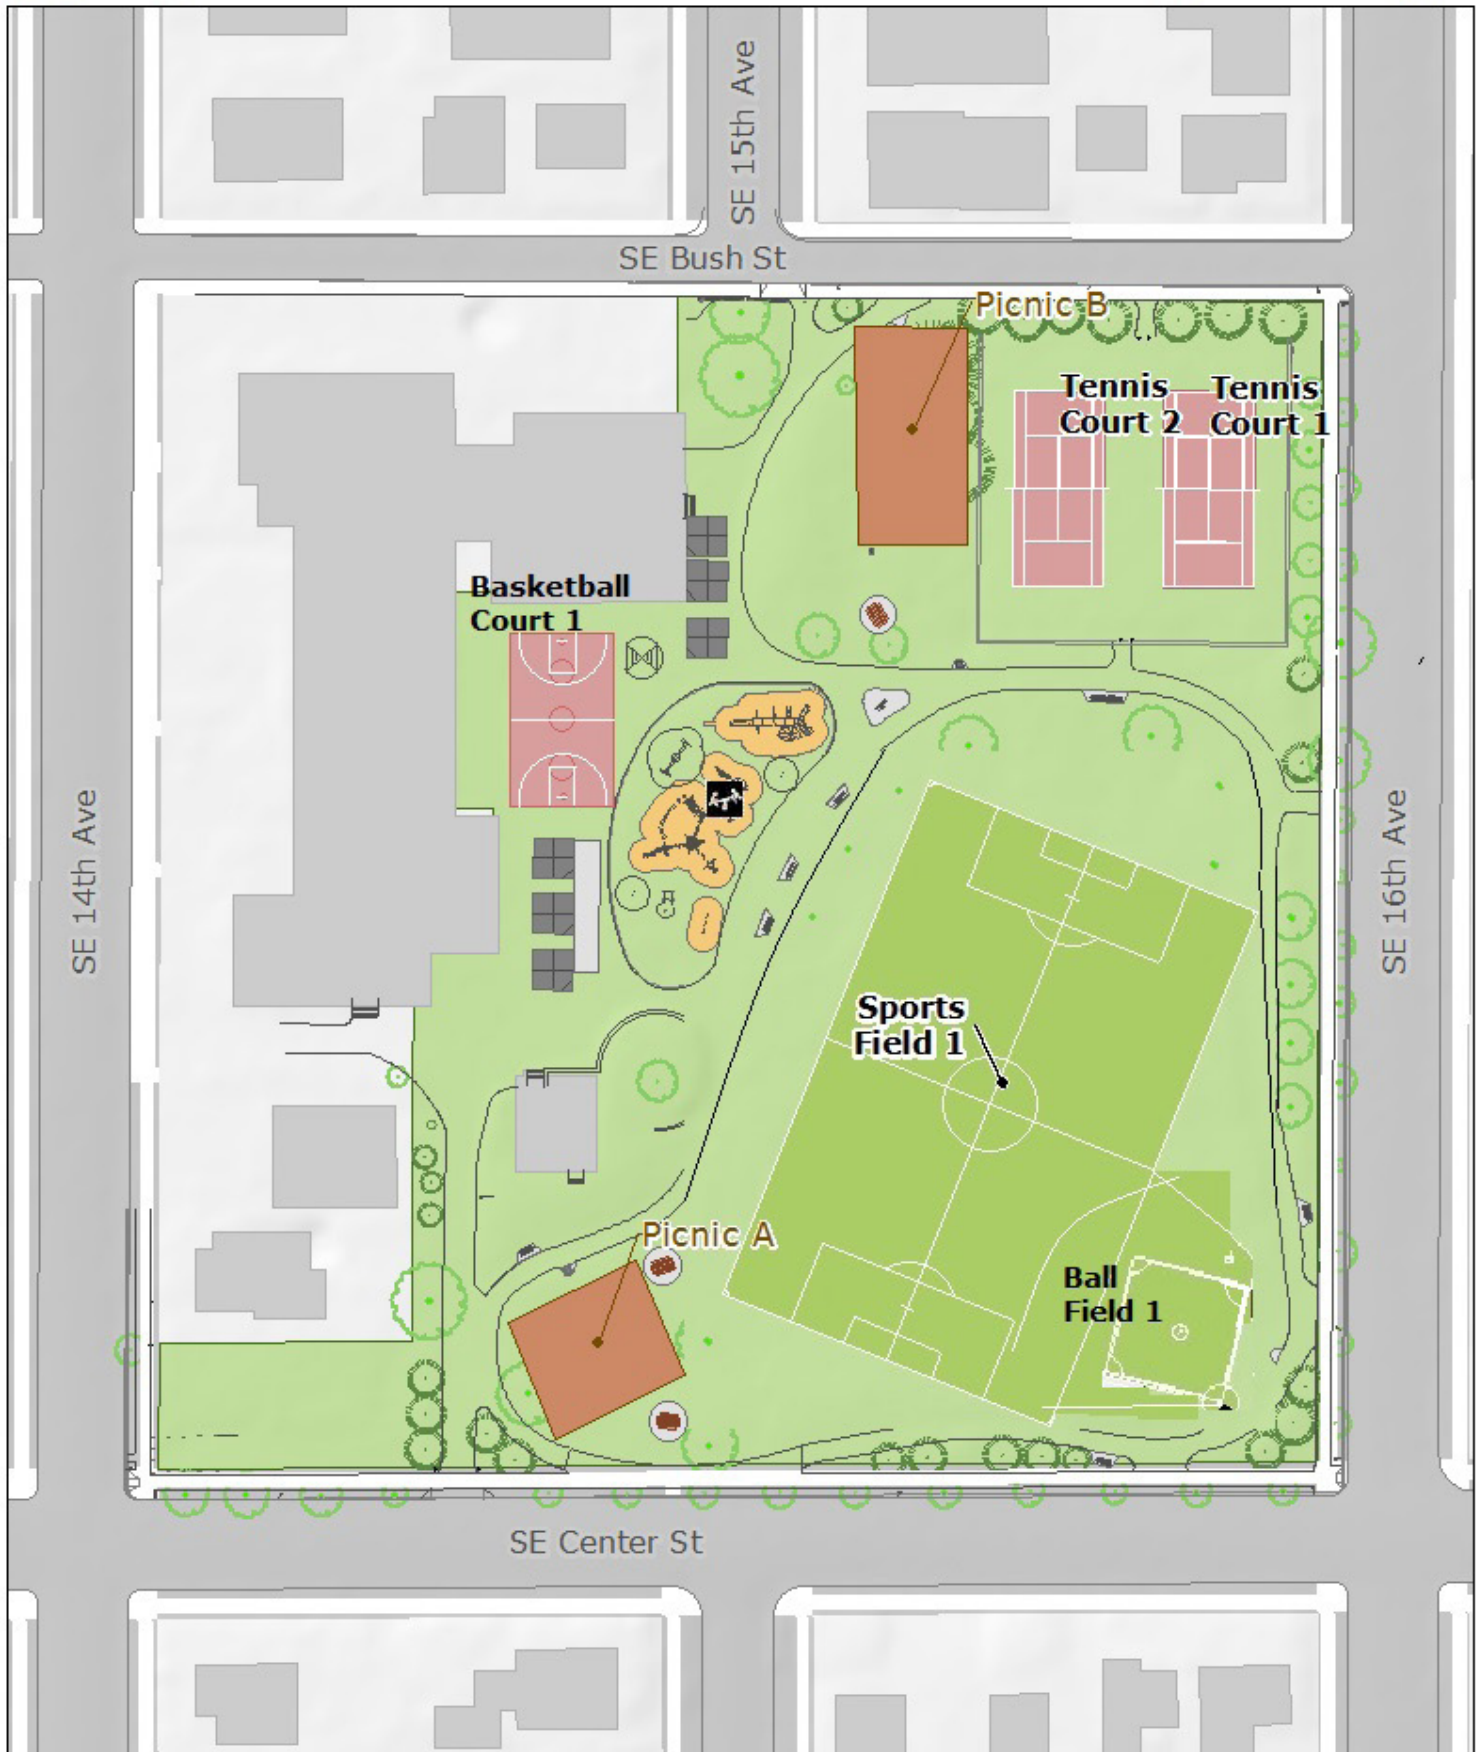

# Brooklyn School Park

Acres: 3.6

UPDATED JANUARY 2018

**PORTLAND PARKS & RECREATION**<sup>SM</sup>

Healthy Parks, Healthy Portland

Commissioner Amanda Fritz  
Director Mike Abbate

[PORTLANDPARKS.ORG](http://PORTLANDPARKS.ORG)