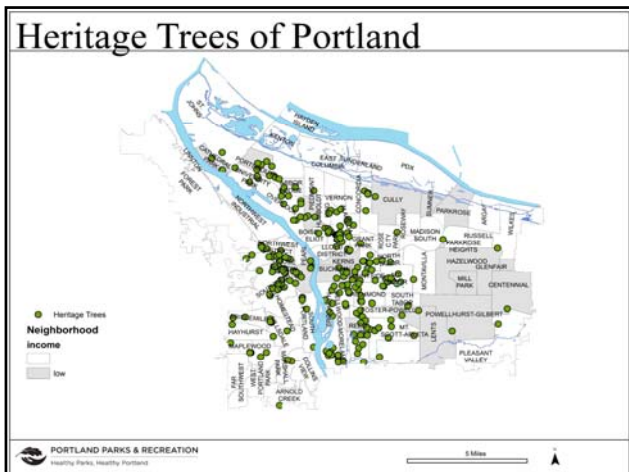

www.PortlandParks.org
Commissioner Amanda Fritz
Director Mike Abbate

Portland Parks & Recreation
Healthy Parks, Healthy Portland

English walnut *Juglans regia* (2 HTs)

Circumference: 12.7'
(dbh = 49")
Height: 64'
Spread: 89'