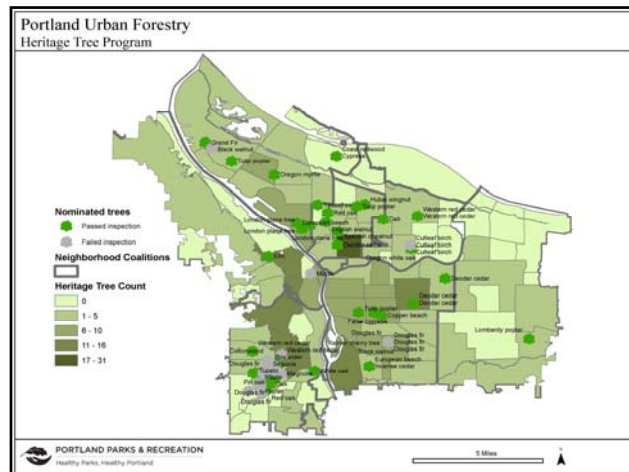

Osmanthus heterophyllus 'Variegatus'

Osmanthus

Circumference: 4.7'
(dbh = 18")
Height: 20'
Spread: 25'
Designated in 2009

Hearing 7/20/2017

Heritage Tree #291
Private tree in Lan Su
Chinese Garden
(8 HTs in Downtown)

www.PortlandParks.org
Commissioner Amanda Fritz
Director Mike Abbate

Portland Parks & Recreation
Healthy Parks, Healthy Portland

English walnut *Juglans regia* (2 HTs)

Circumference: 12.7'
(dbh = 49")
Height: 64'
Spread: 89'