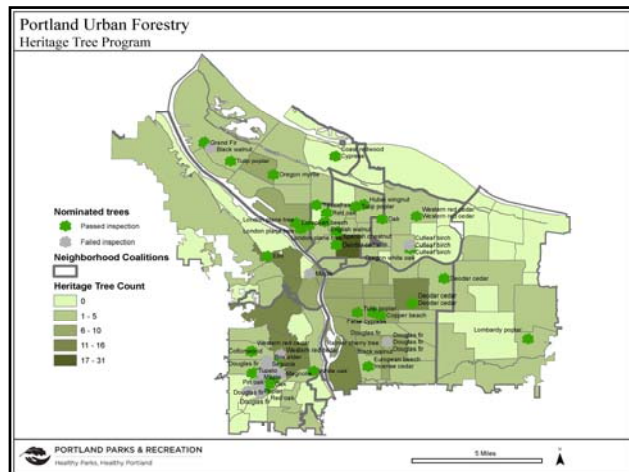

Osmanthus heterophyllus 'Variegatus'

Osmanthus

Circumference: 4.7'
(dbh = 18")
Height: 20'
Spread: 25'
Designated in 2009

Hearing 7/20/2017

Heritage Tree #291
Private tree in Lan Su
Chinese Garden
(8 HTs in Downtown)

www.PortlandParks.org
Commissioner Amanda Fritz
Director Mike Abbate

PORTLAND PARKS & RECREATION
Healthy Parks, Healthy Portland

English walnut *Juglans regia* (2 HTs)

Circumference: 12.7'
(dbh = 49")
Height: 64'
Spread: 89'