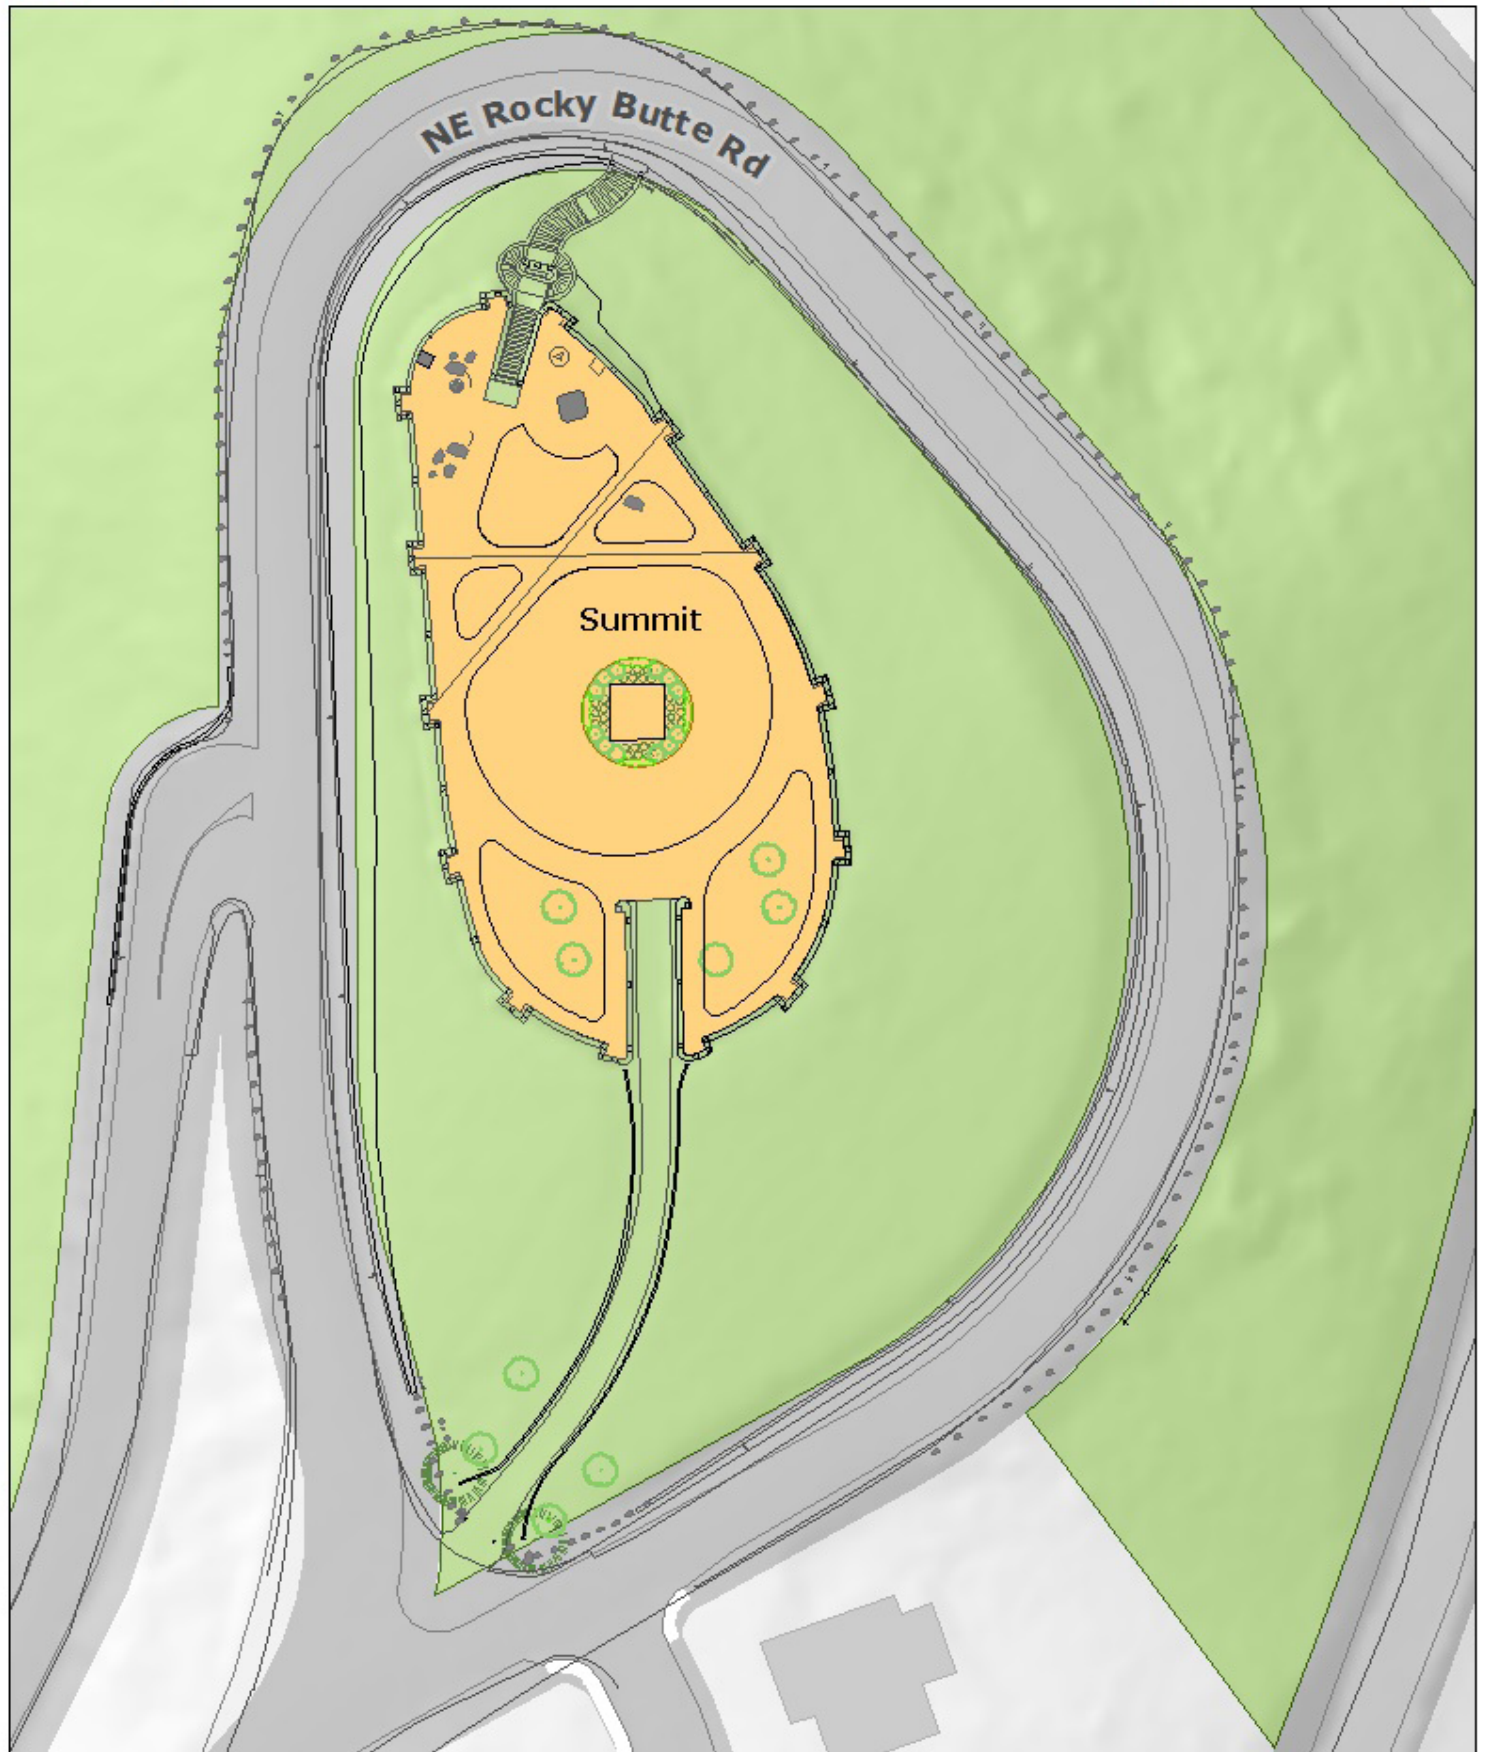

Joseph Wood Hill Park (Rocky Butte Natural Area)

Acres: 2.4

UPDATED JANUARY 2018