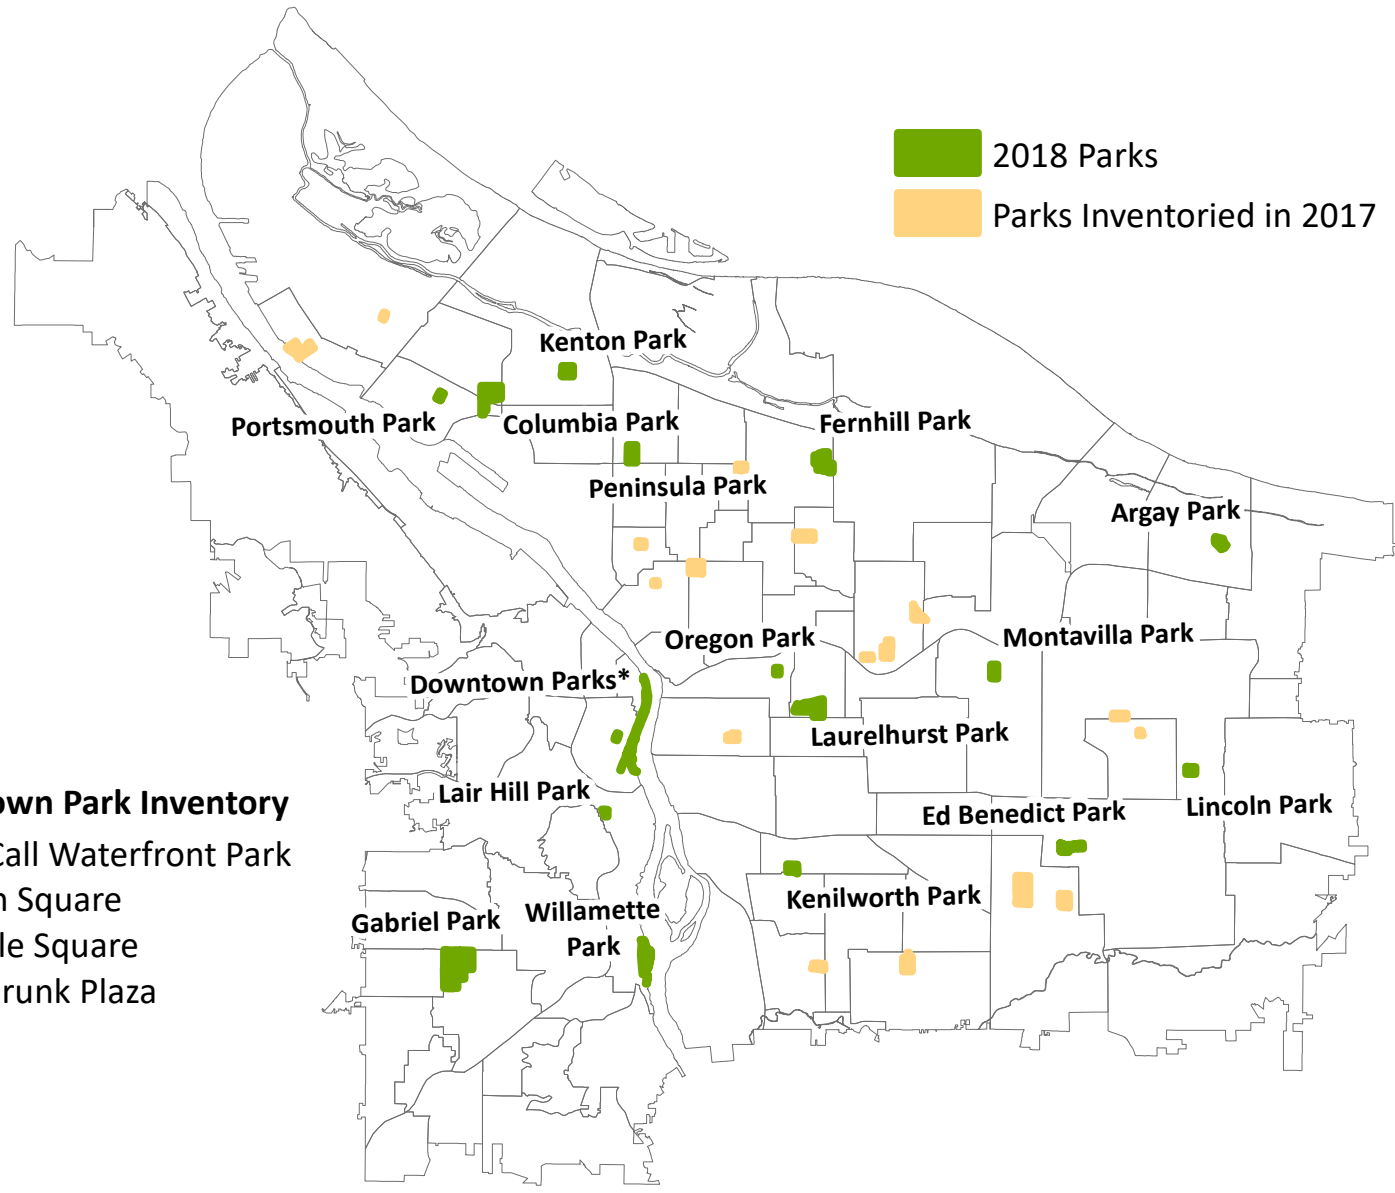

Portland Urban Forestry

2018 Park Tree Inventory Sites

***Downtown Park Inventory**
 Tom McCall Waterfront Park
 Chapman Square
 Lownsdale Square
 Terry Schruck Plaza