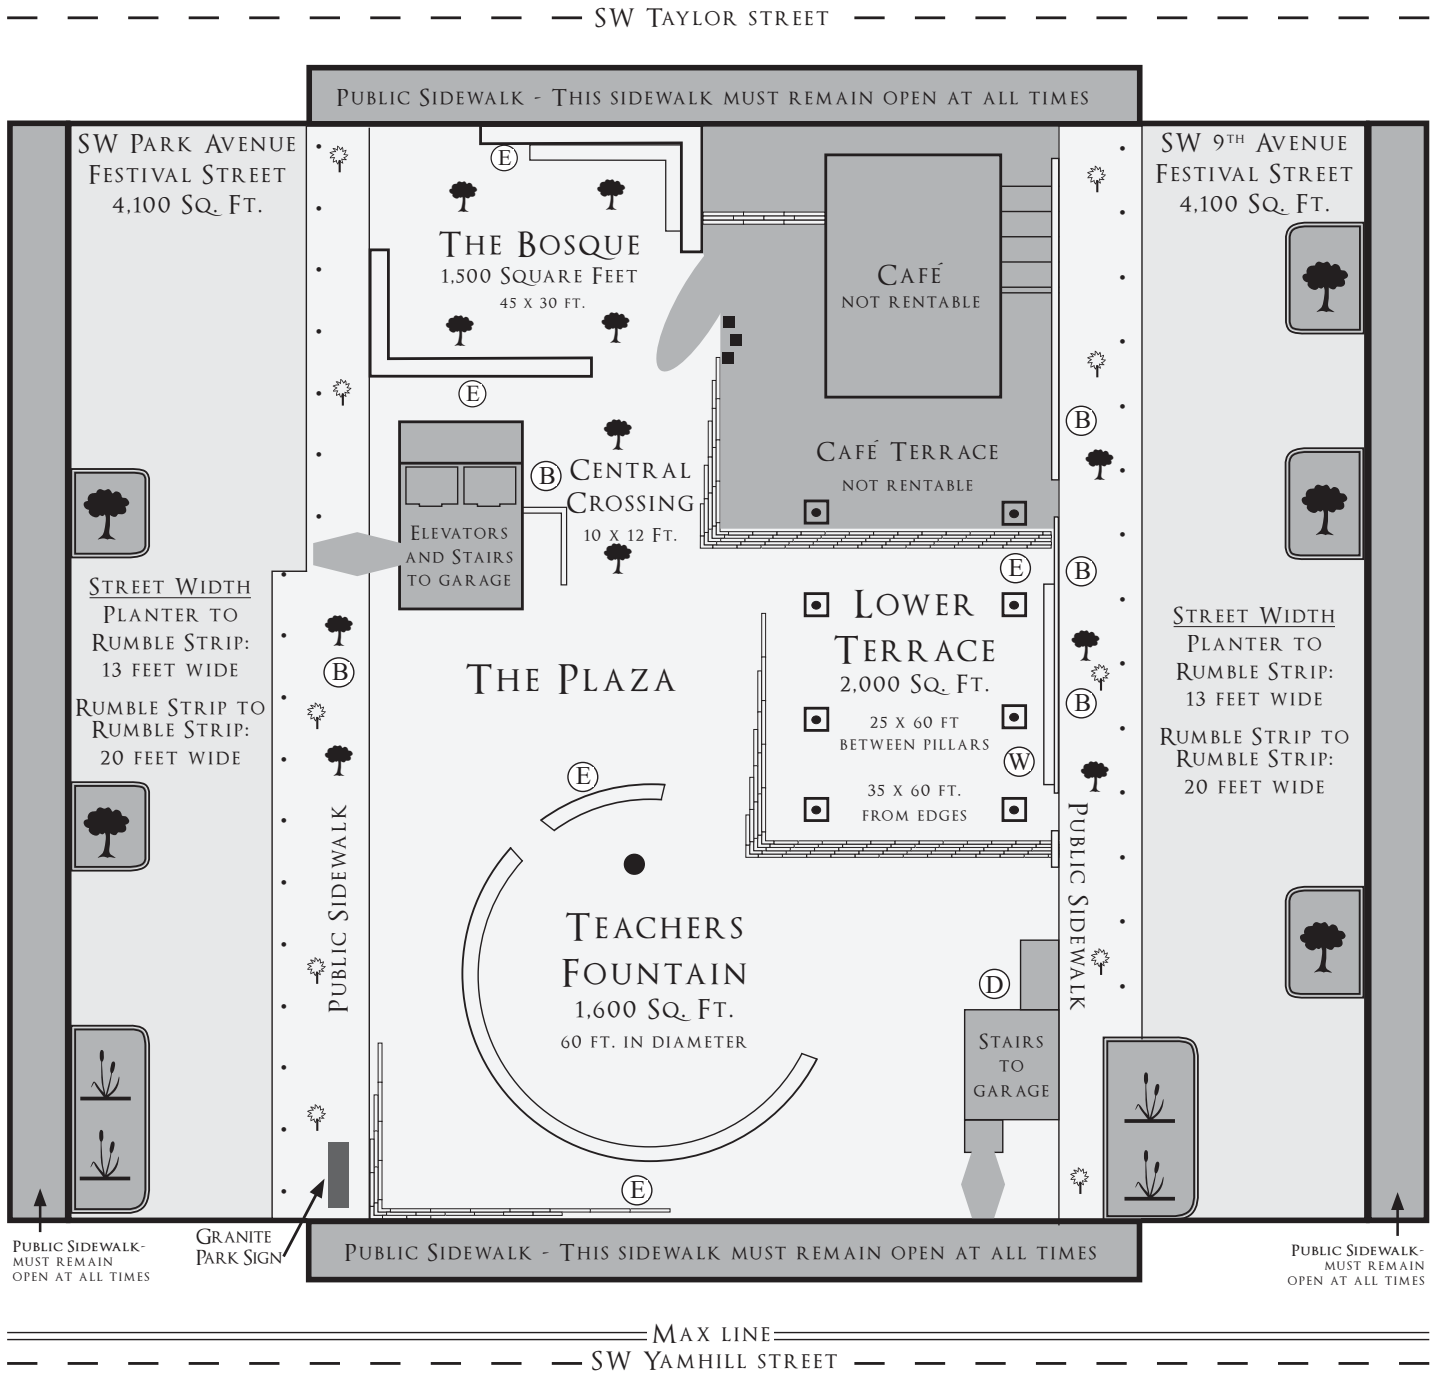

Director Park

MAP LEGEND

-  : Storm water planters
-  : Trees
-  : Space Not Rentable
-  : Street Lights
-  : Bollards
-  : Electricity
-  : Bike Racks
-  : Support columns for terrace canopy
-  : Teachers Fountain Ball
-  : Drinking Fountain
-  : Water
-  : Mini Bench Seats