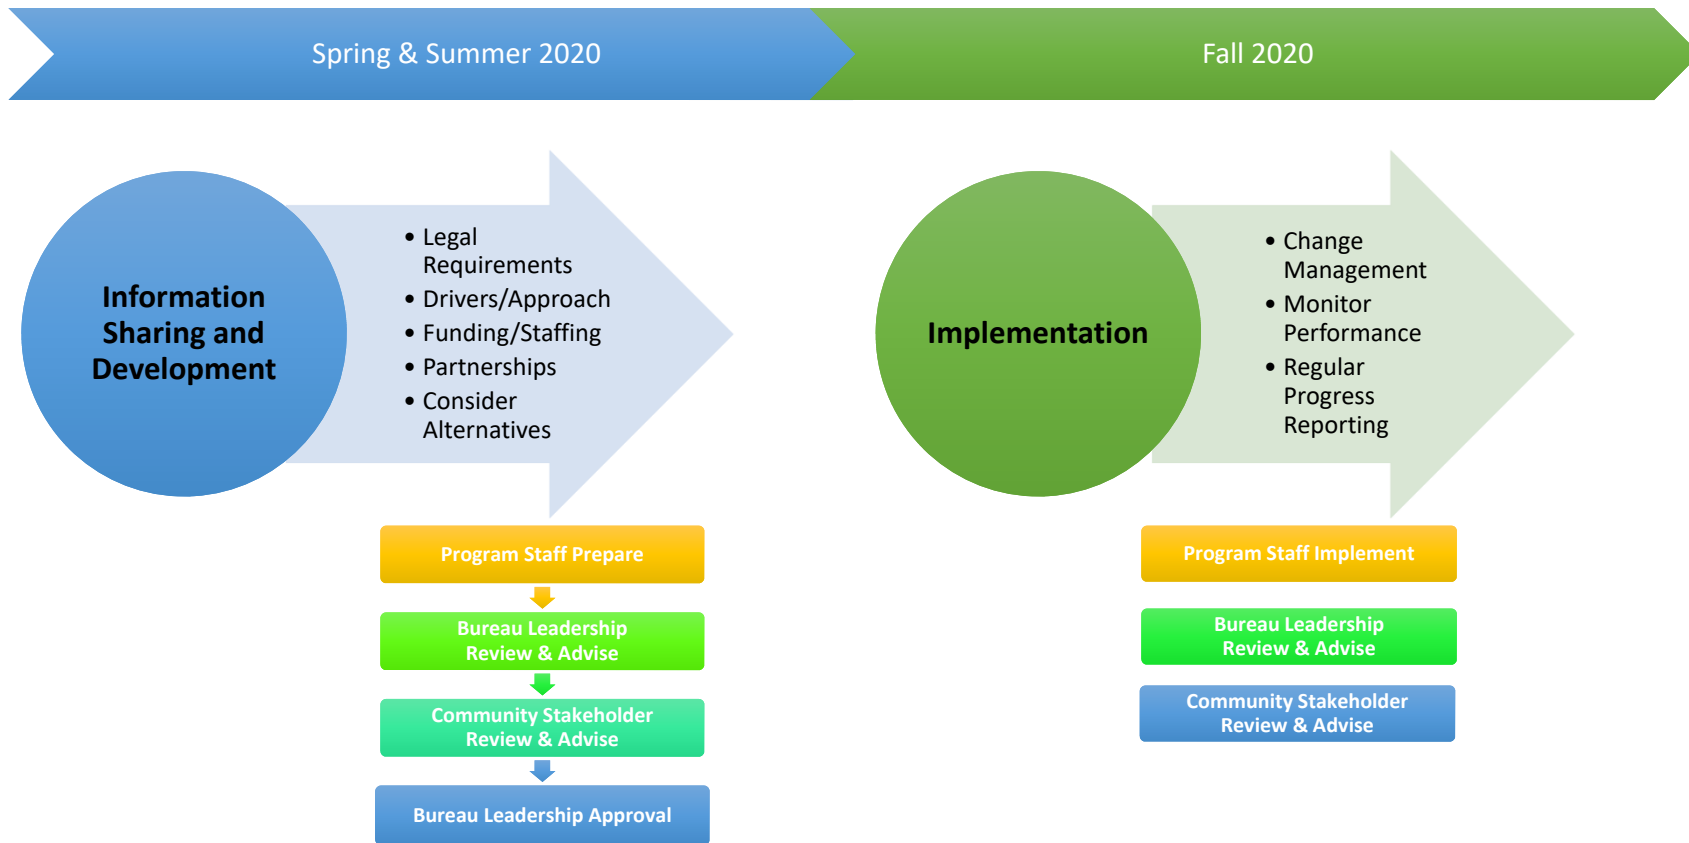

City of Portland Tree Planting Service Delivery Improvement Project

Portland Parks & Recreation, Bureau of Environmental Services and Community Partners

Project Stakeholders include: Urban Forestry Commission, Portland Parks Board, Portland Utility Board, Citizen Utility Board and other community partners