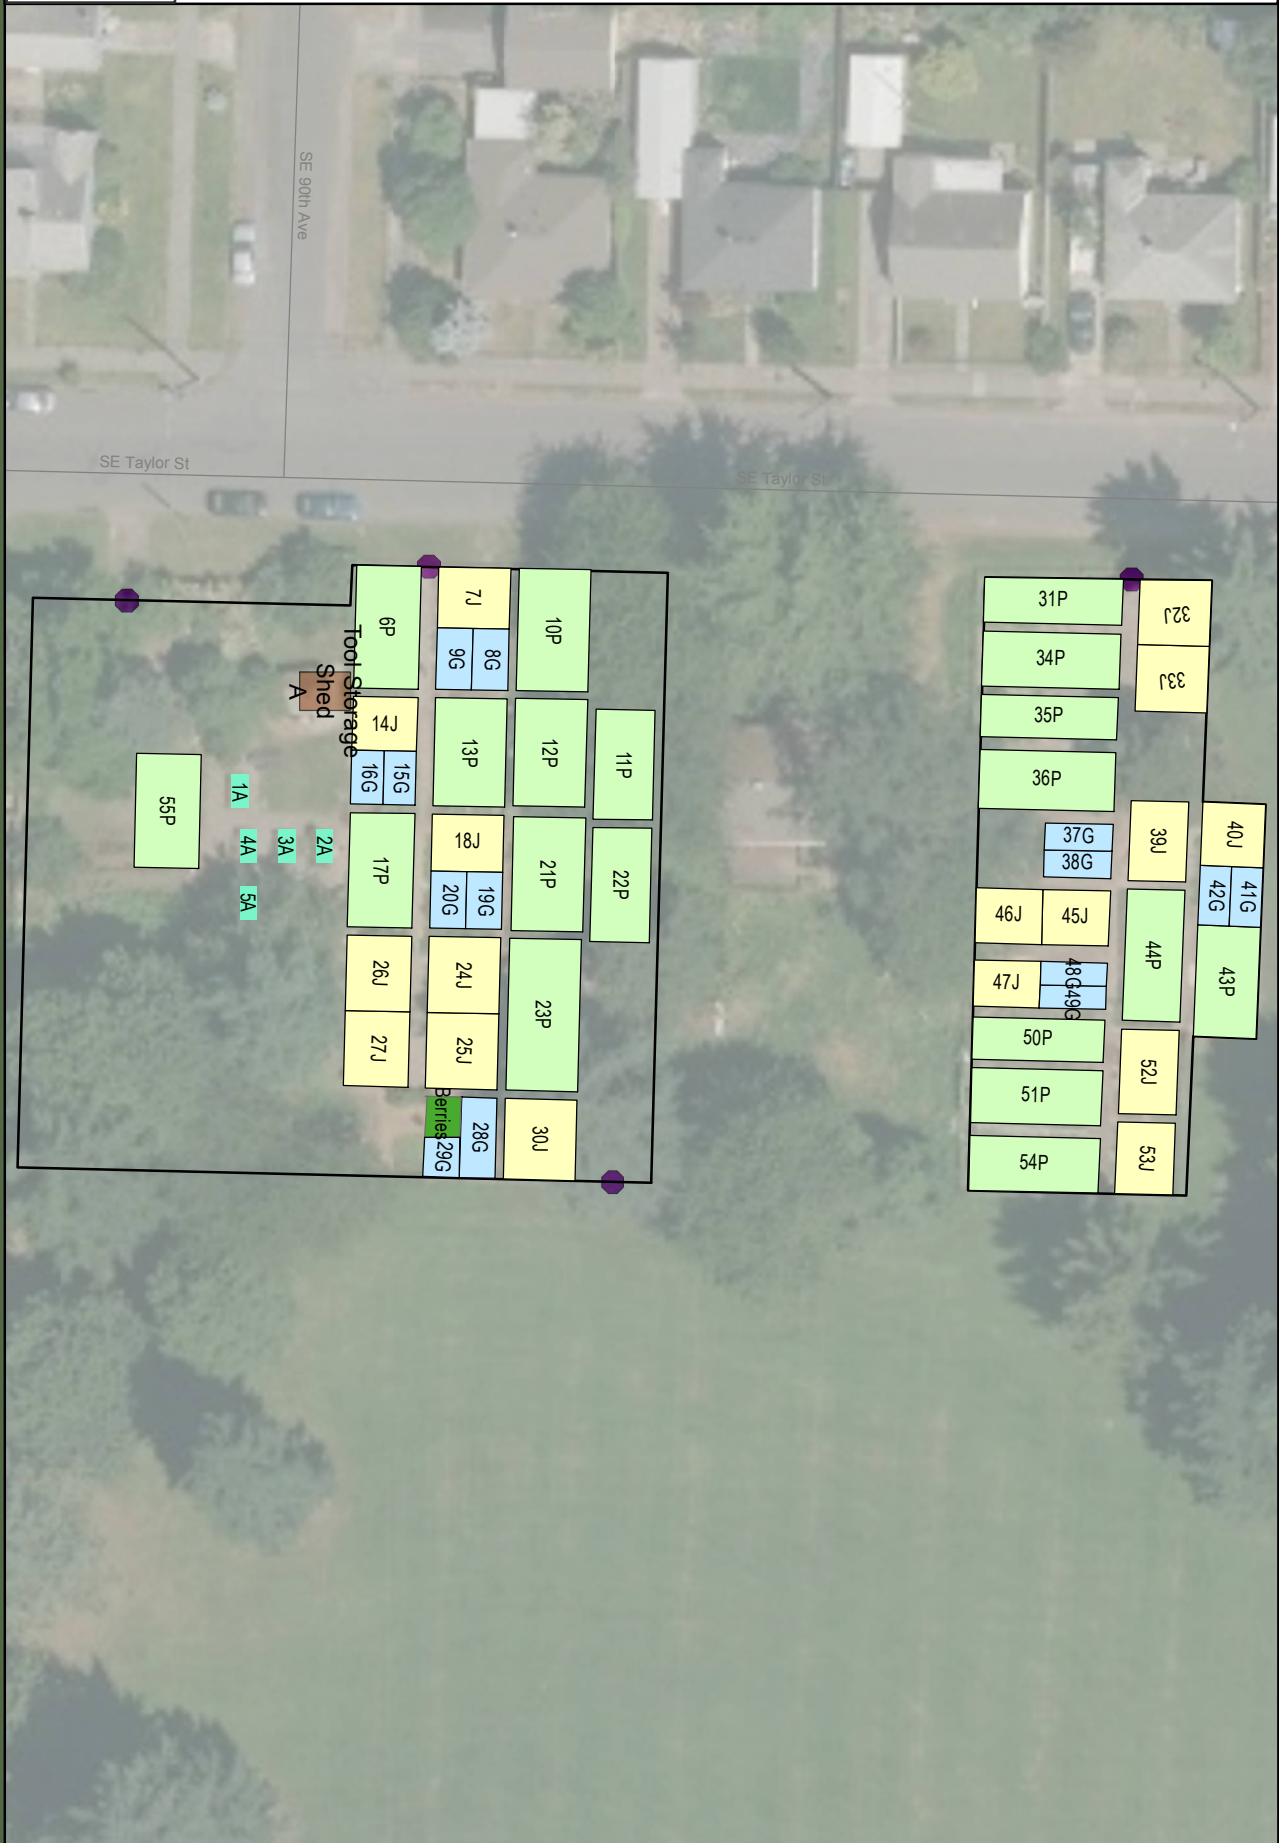

**Plot Size**

- Common
- ADA

- Quad Plot 800 sq. ft.
- Double Plot 400 sq. ft.

- Standar Plot 200 sq. ft.
- Single Plot 100 sq. ft.

- Starter Plot 50 sq. ft.

**Berrydale Community Garden**