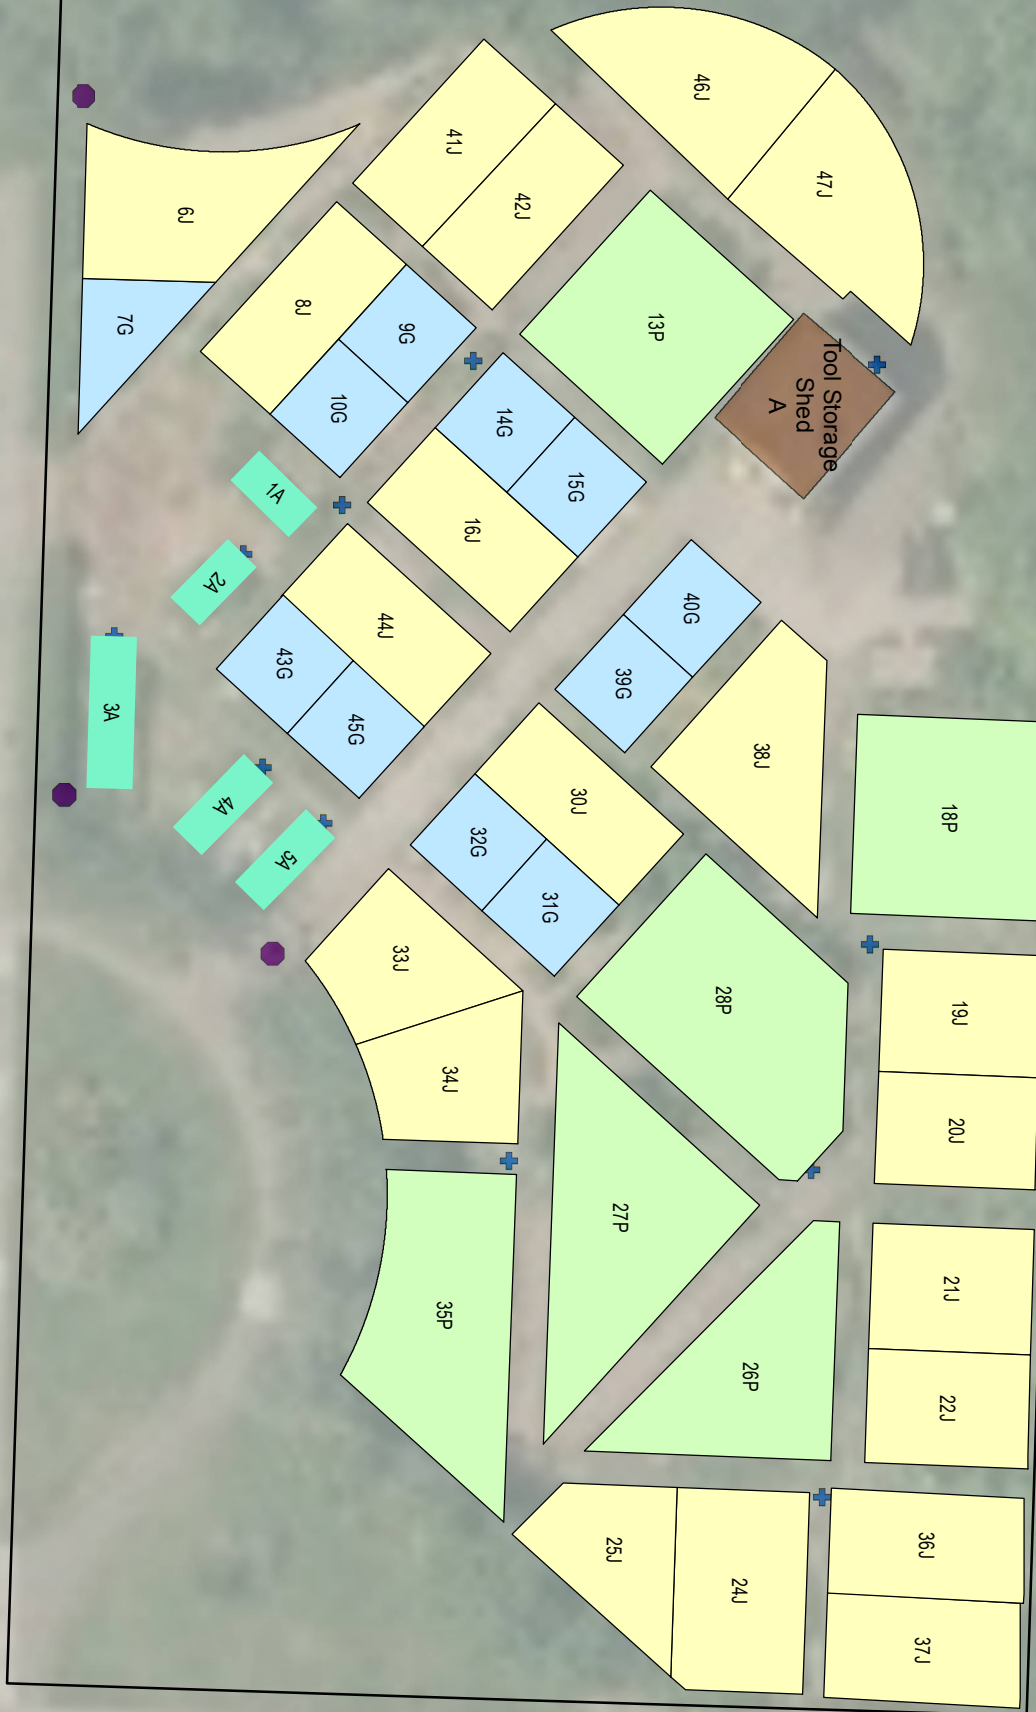

**Plot Size**

Common  
ADA  
Quad Plot 800 sq. ft.  
Double Plot 400 sq. ft.

Standar Plot 200 sq. ft.  
Single Plot 100 sq. ft.

Starter Plot 50 sq. ft.

**Clinton Community Garden**