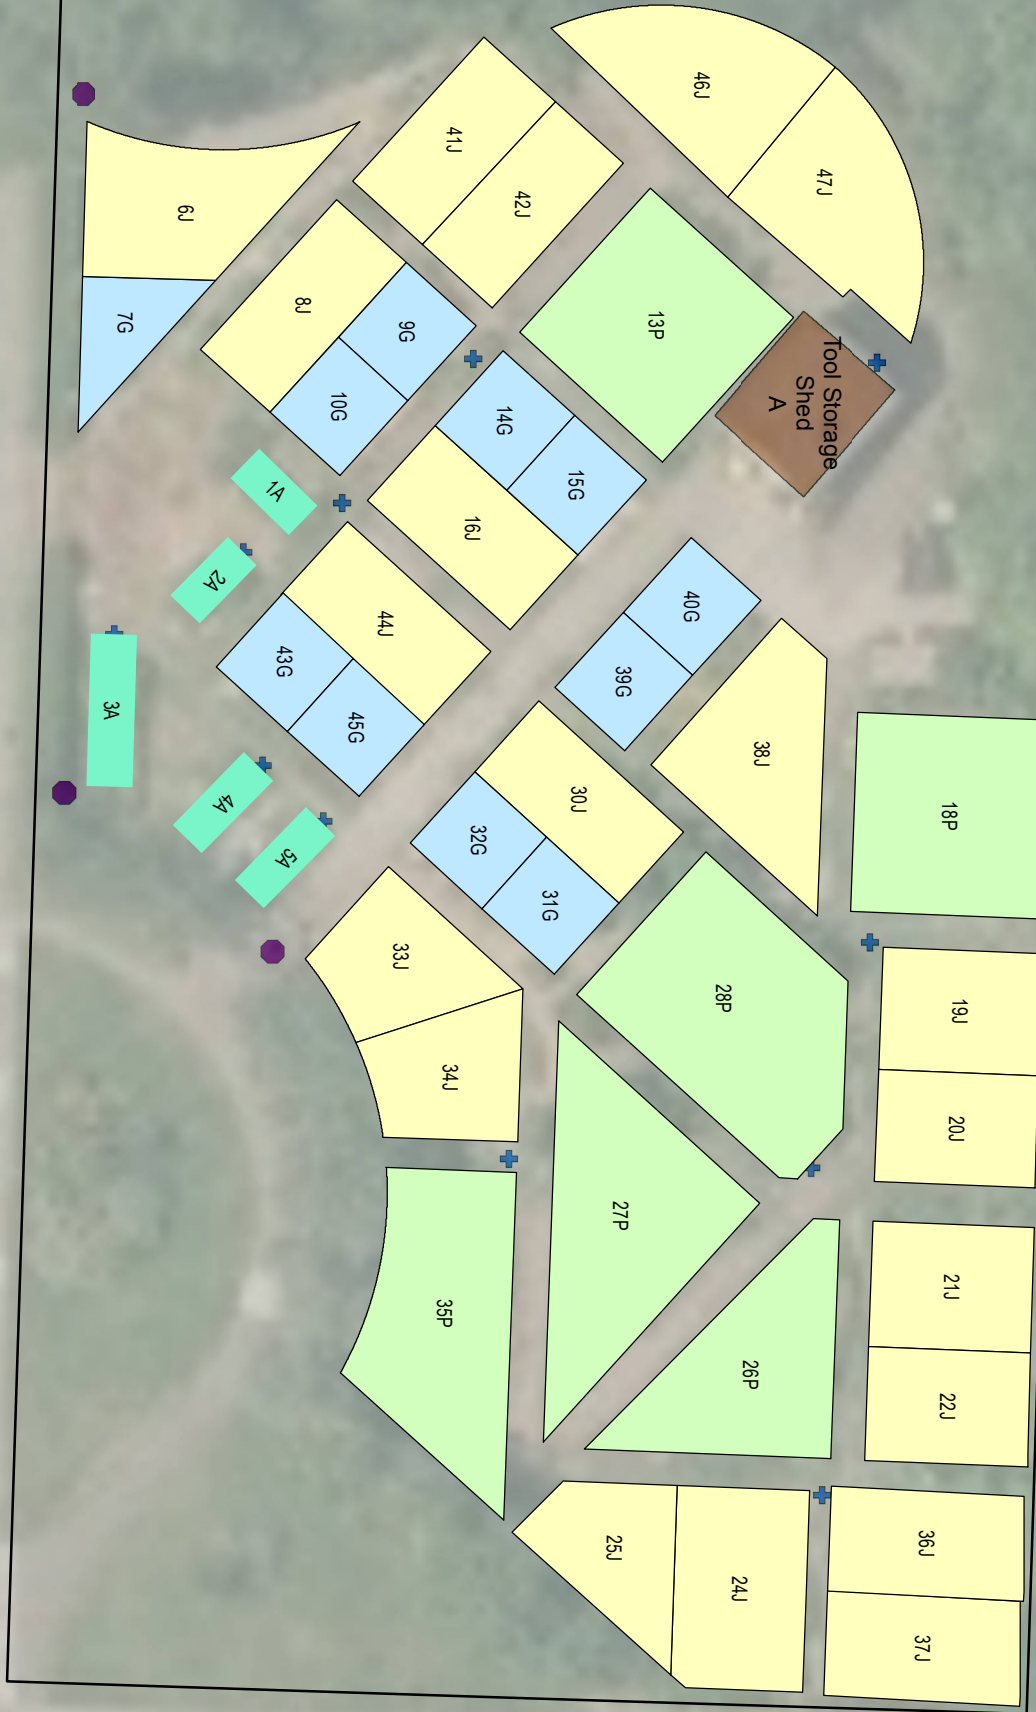

**Plot Size**

- Common
- ADA

- Quad Plot 800 sq. ft.
- Double Plot 400 sq. ft.

- Standar Plot 200 sq. ft.
- Single Plot 100 sq. ft.

- Starter Plot 50 sq. ft.

**Clinton Community Garden**