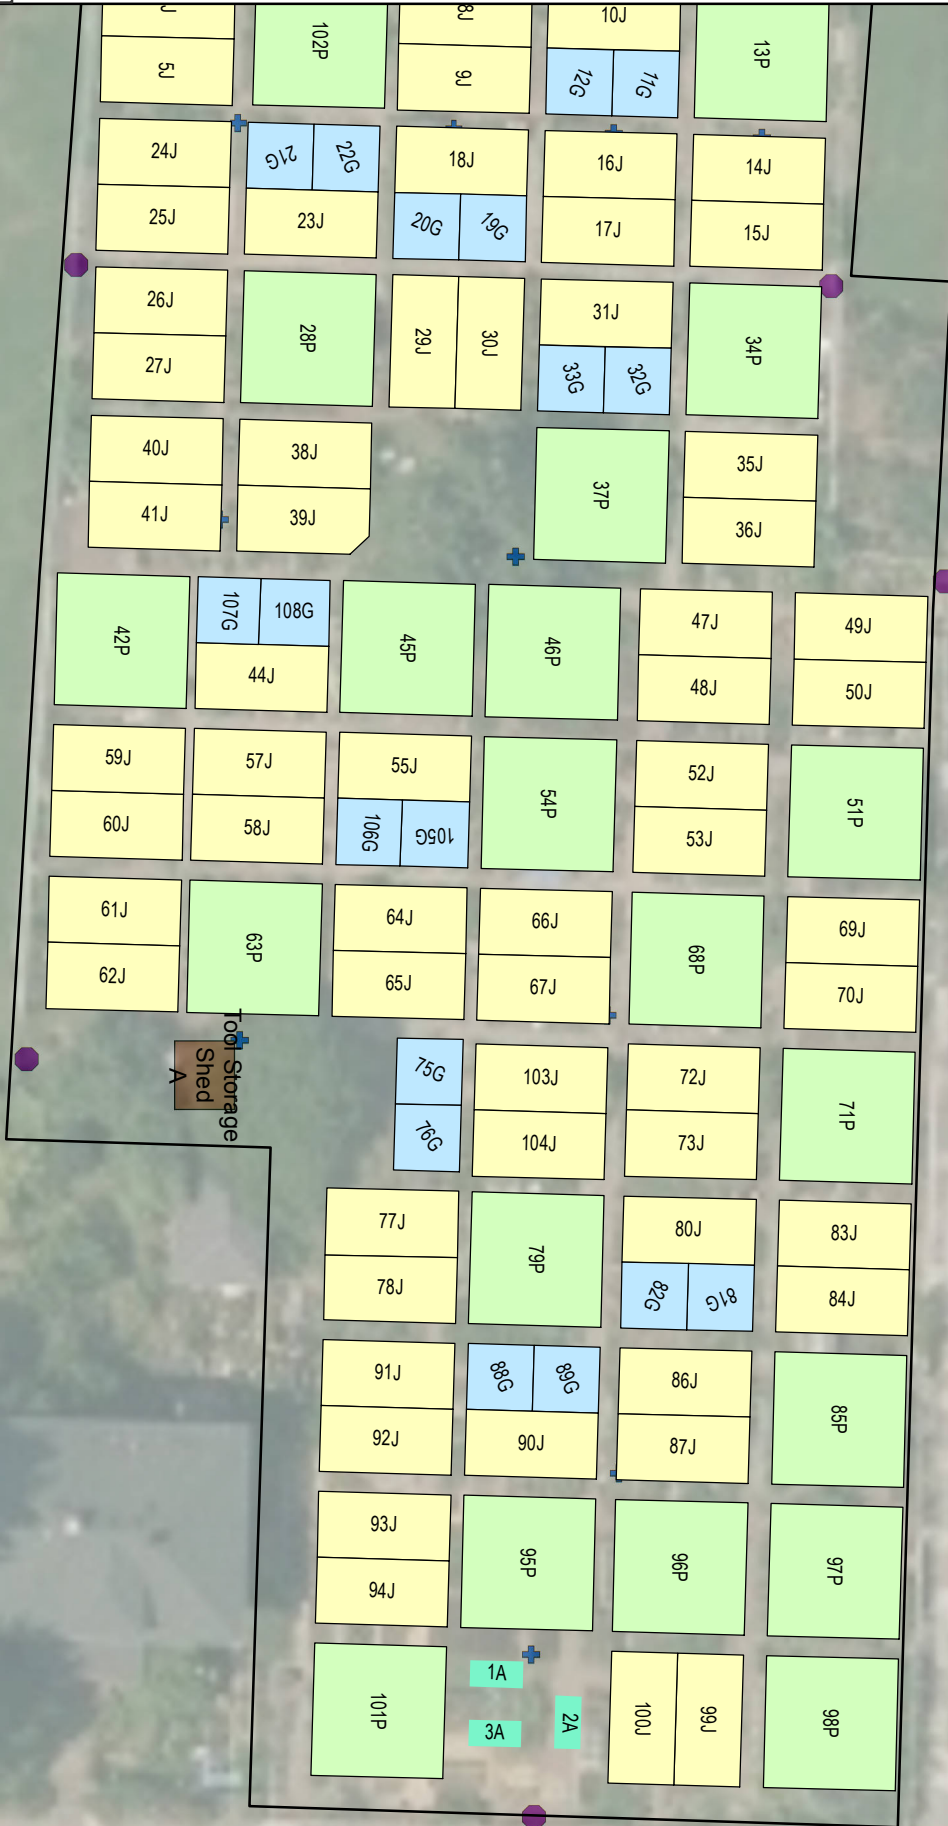

Plot Size

- Common
- Quad Plot 800 sq. ft.
- Standar Plot 200 sq. ft.
- Starter Plot 50 sq. ft.
- ADA
- Double Plot 400 sq. ft.
- Single Plot 100 sq. ft.

SE 20th Ave

Colonel Summers Community Garden