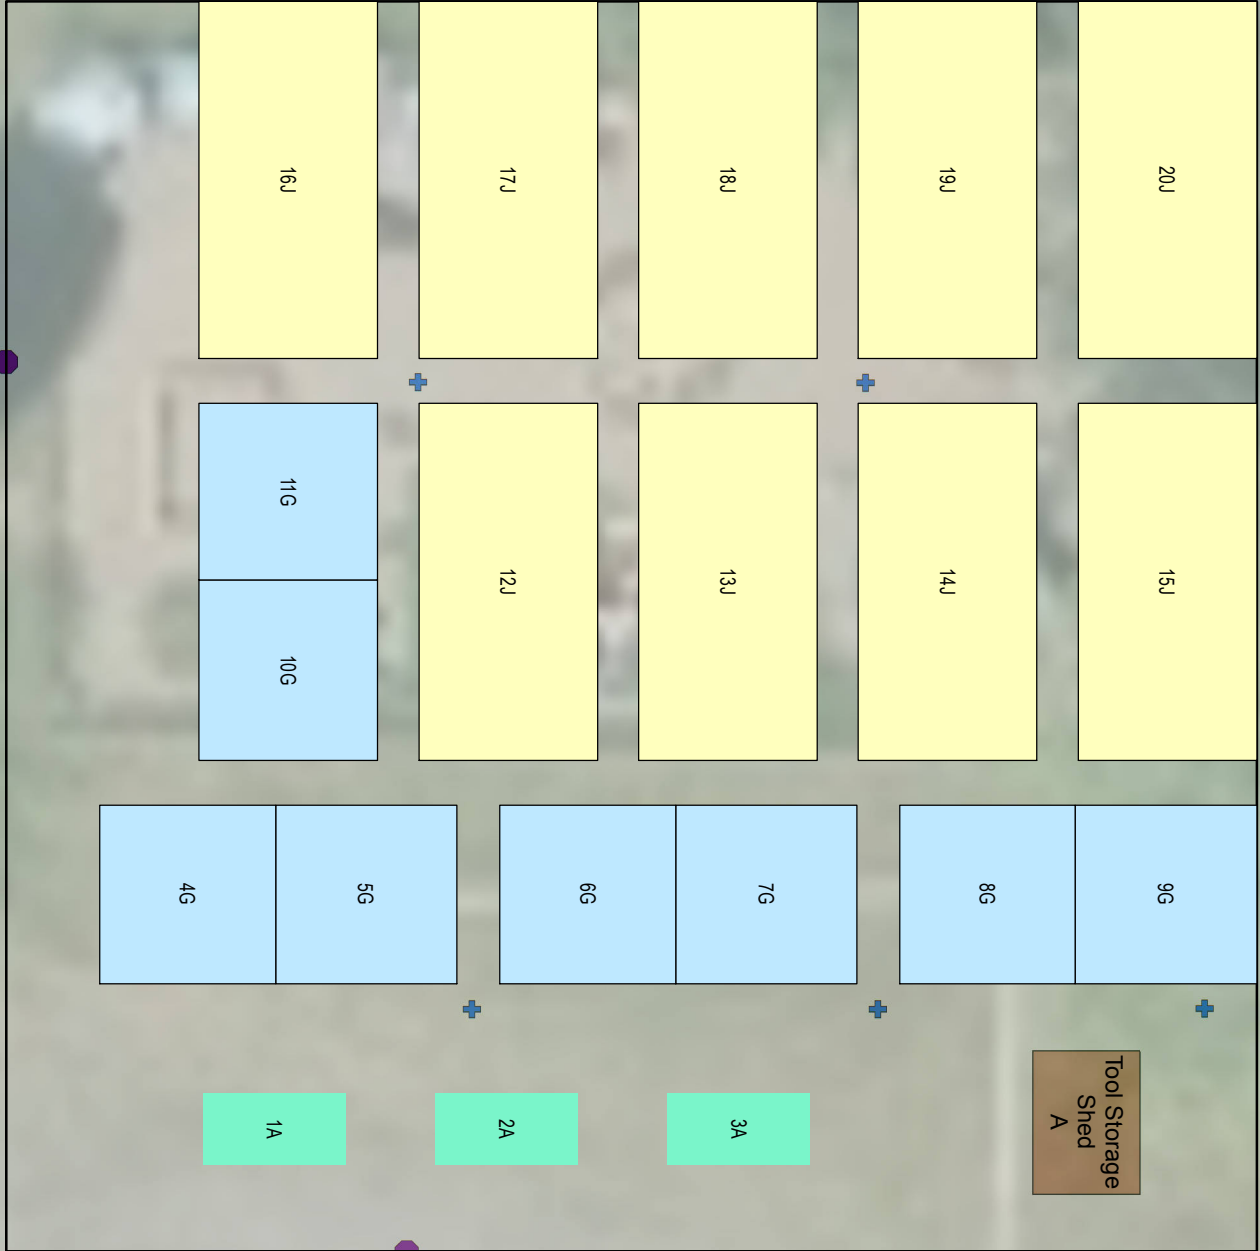

**Plot Size**

 Common  
 ADA

 Quad Plot 800 sq. ft.  
 Double Plot 400 sq. ft.

 Standar Plot 200 sq. ft.  
 Single Plot 100 sq. ft.

 Starter Plot 50 sq. ft.

**Crossroads Community Garden**