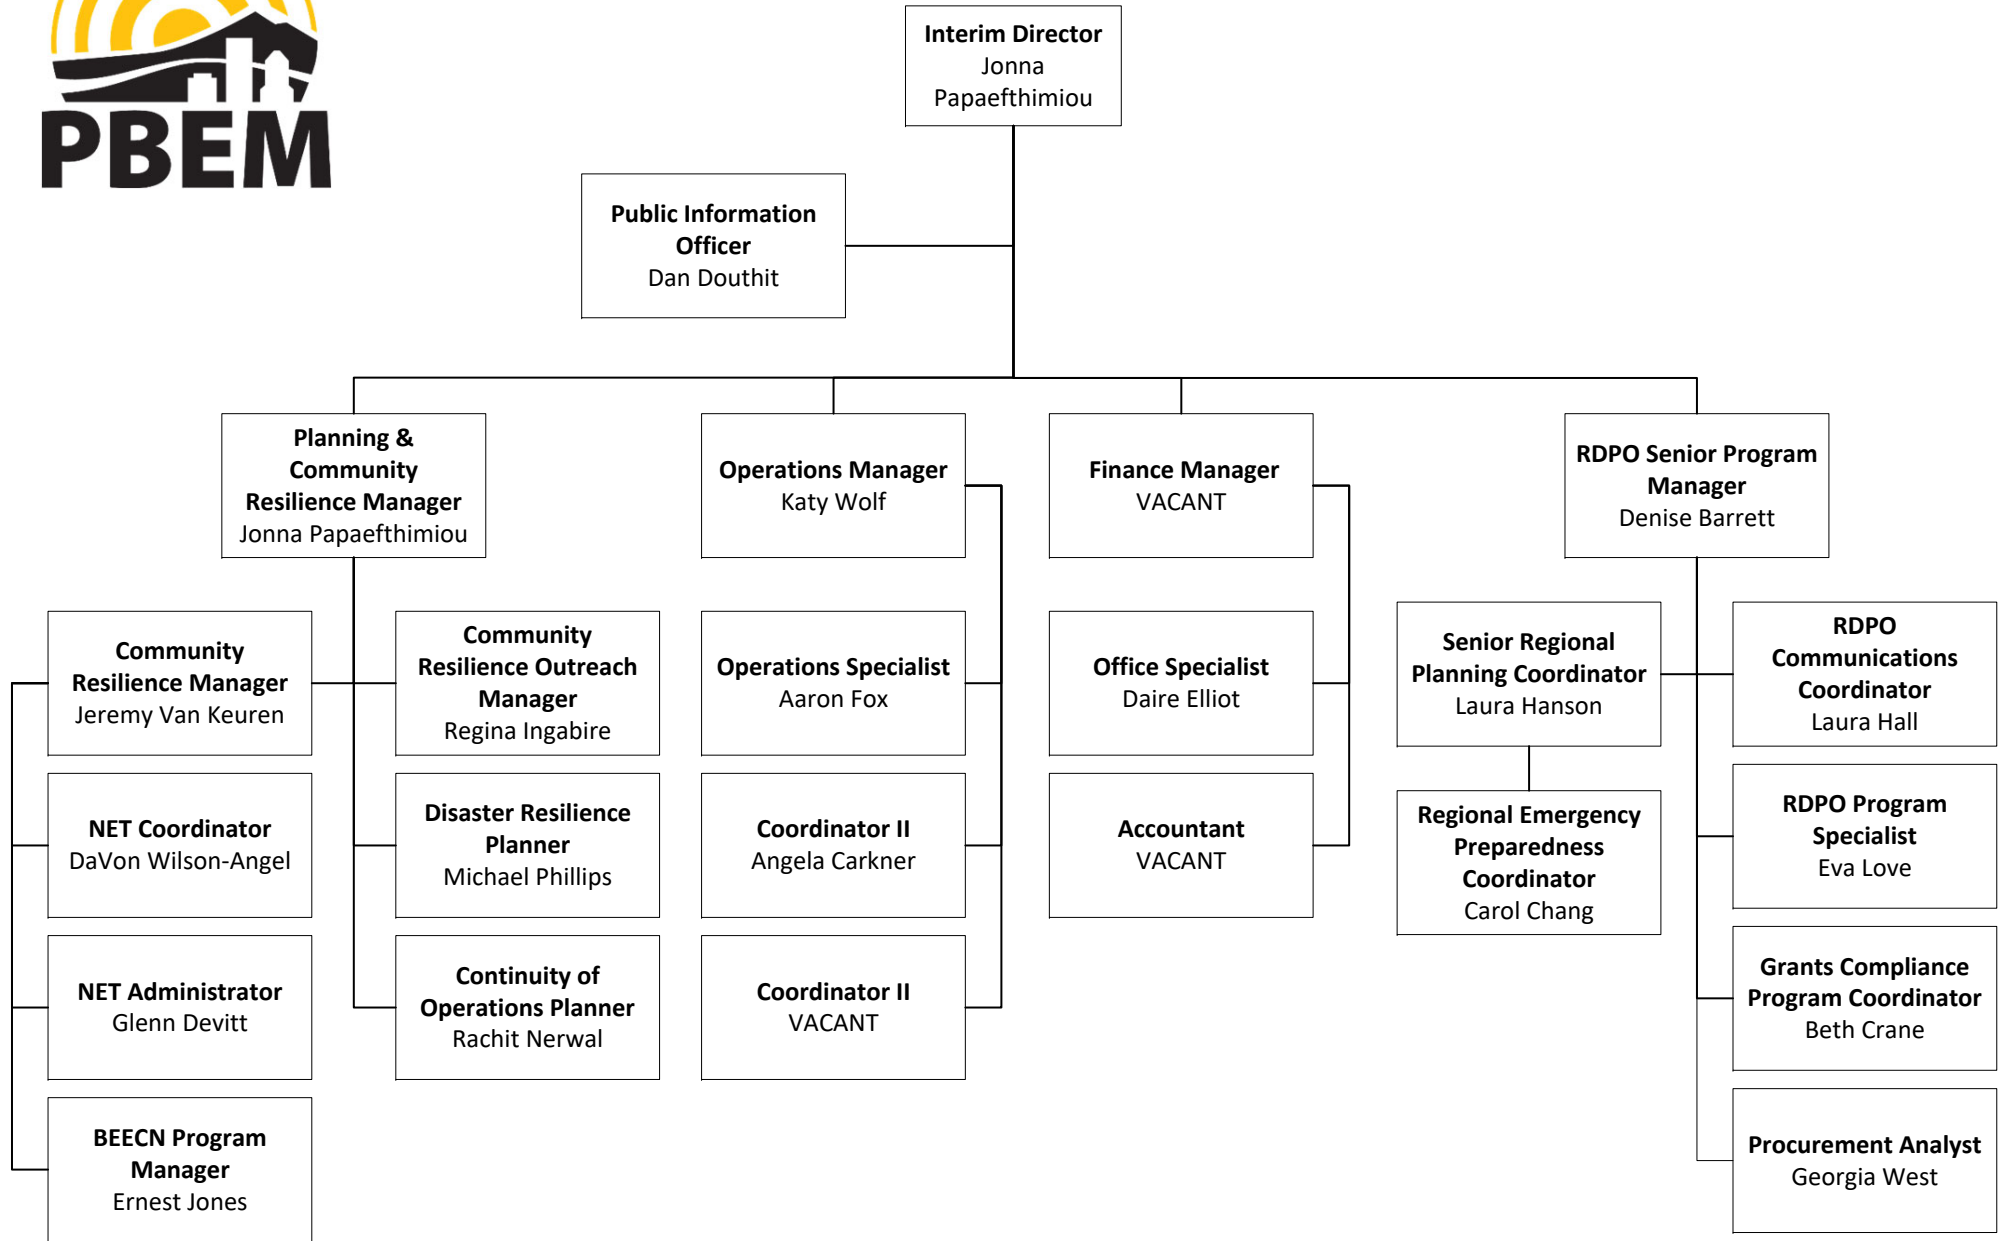

# Portland Bureau of Emergency Management Organization 6/4/2021

NET: Neighborhood Emergency Team

BEECN: Basic Emergency Earthquake Communications Node

RDPO: Regional Disaster Preparedness Organization