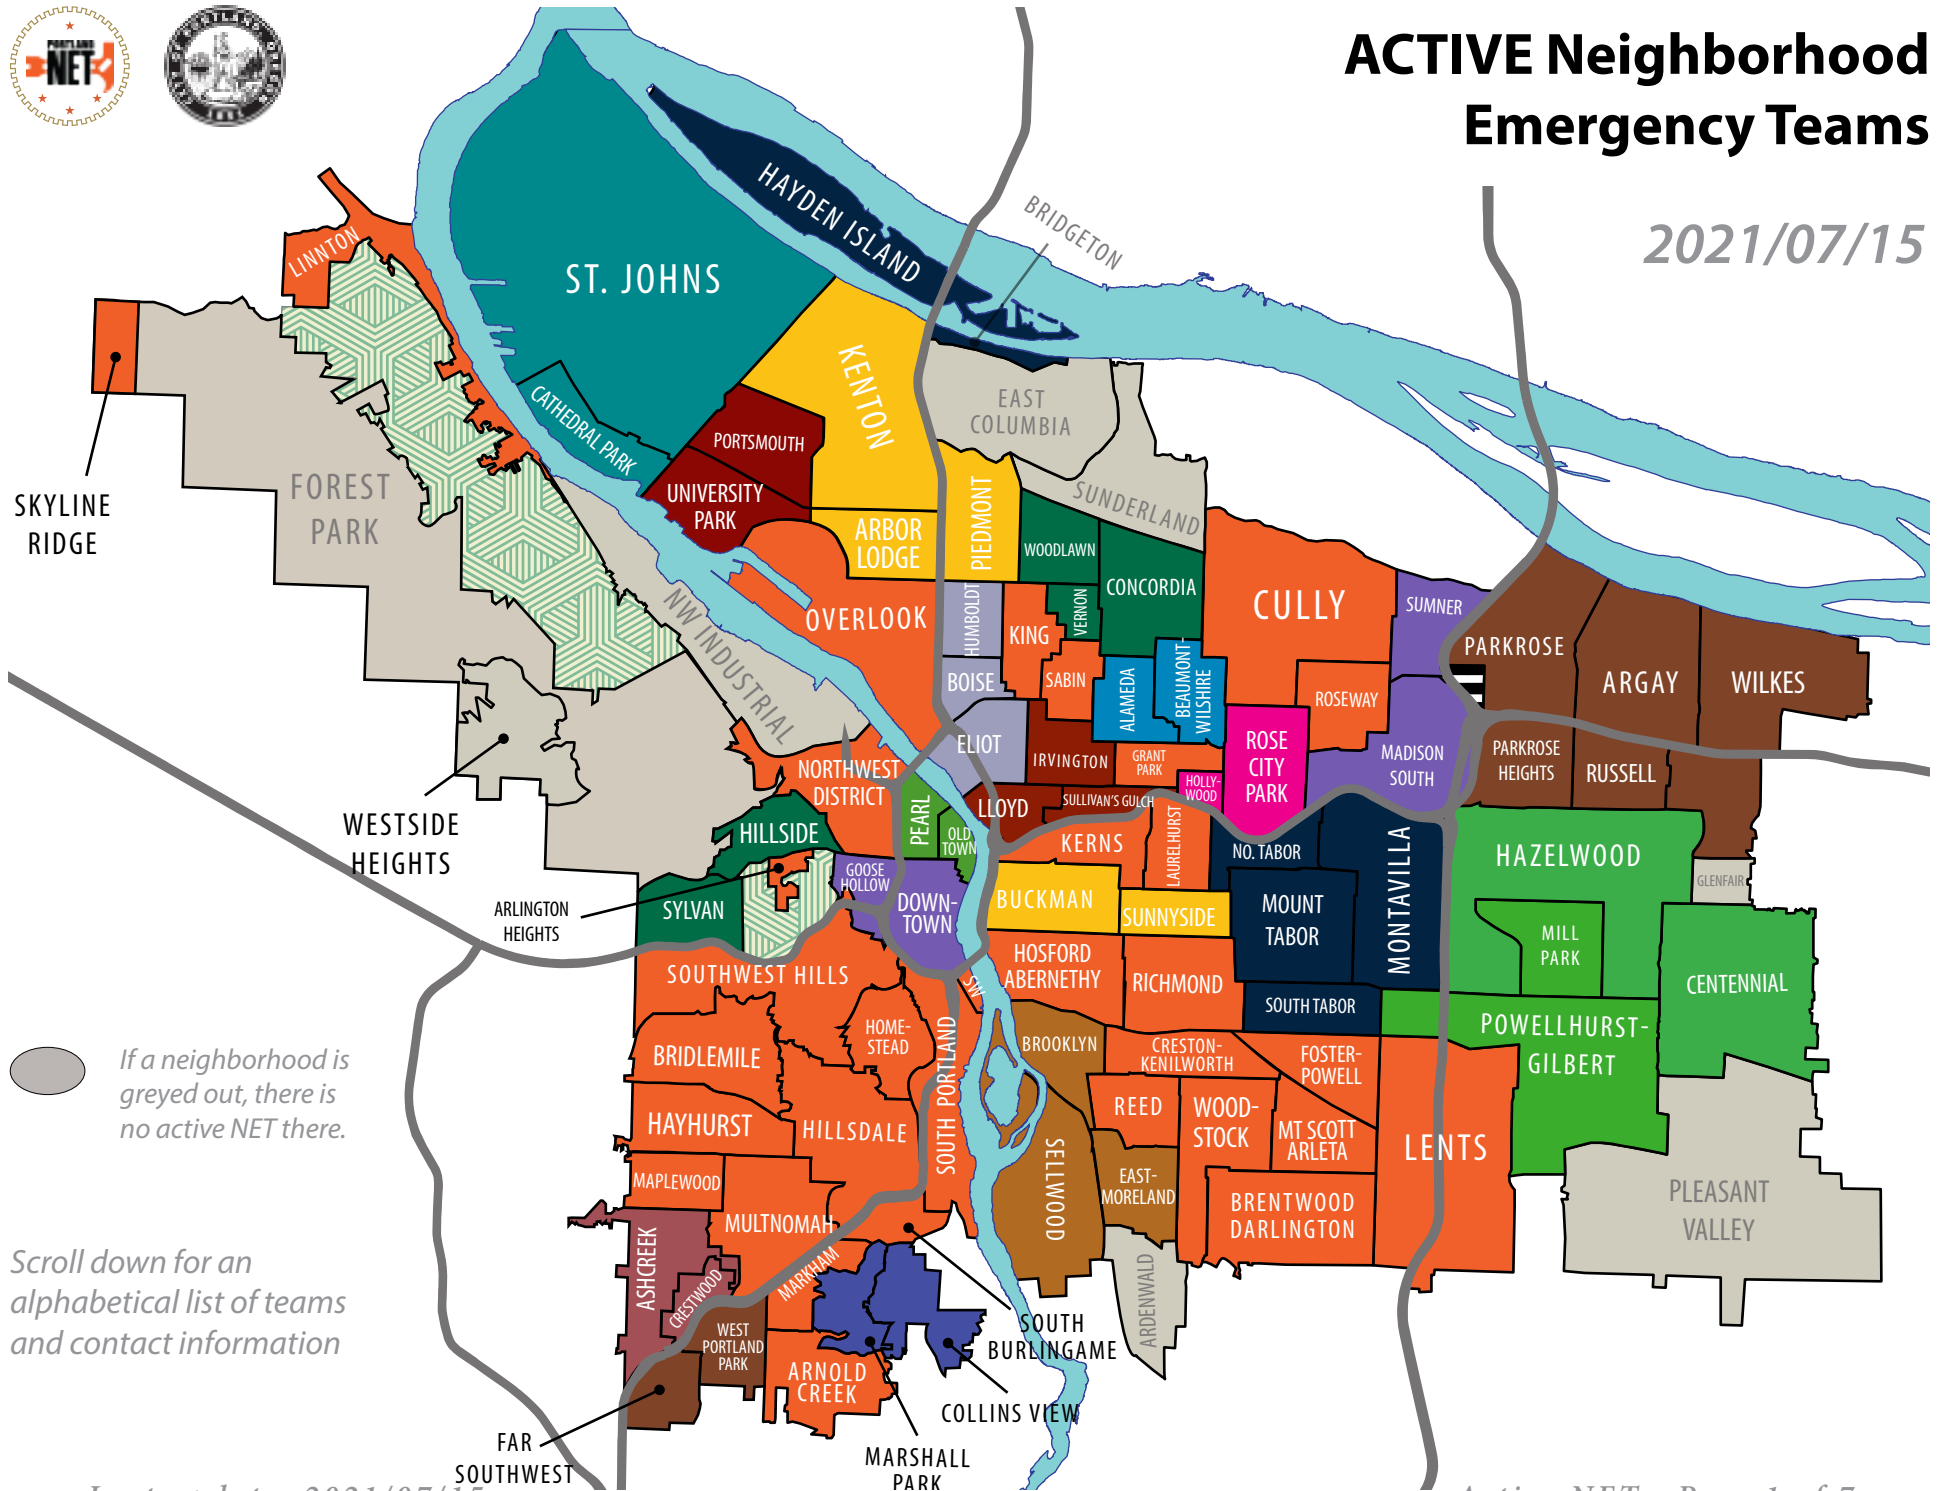

ACTIVE Neighborhood Emergency Teams

2021/07/15

SKYLINE RIDGE

FOREST PARK

WESTSIDE HEIGHTS

ARLINGTON HEIGHTS

If a neighborhood is greyed out, there is no active NET there.

Scroll down for an alphabetical list of teams and contact information