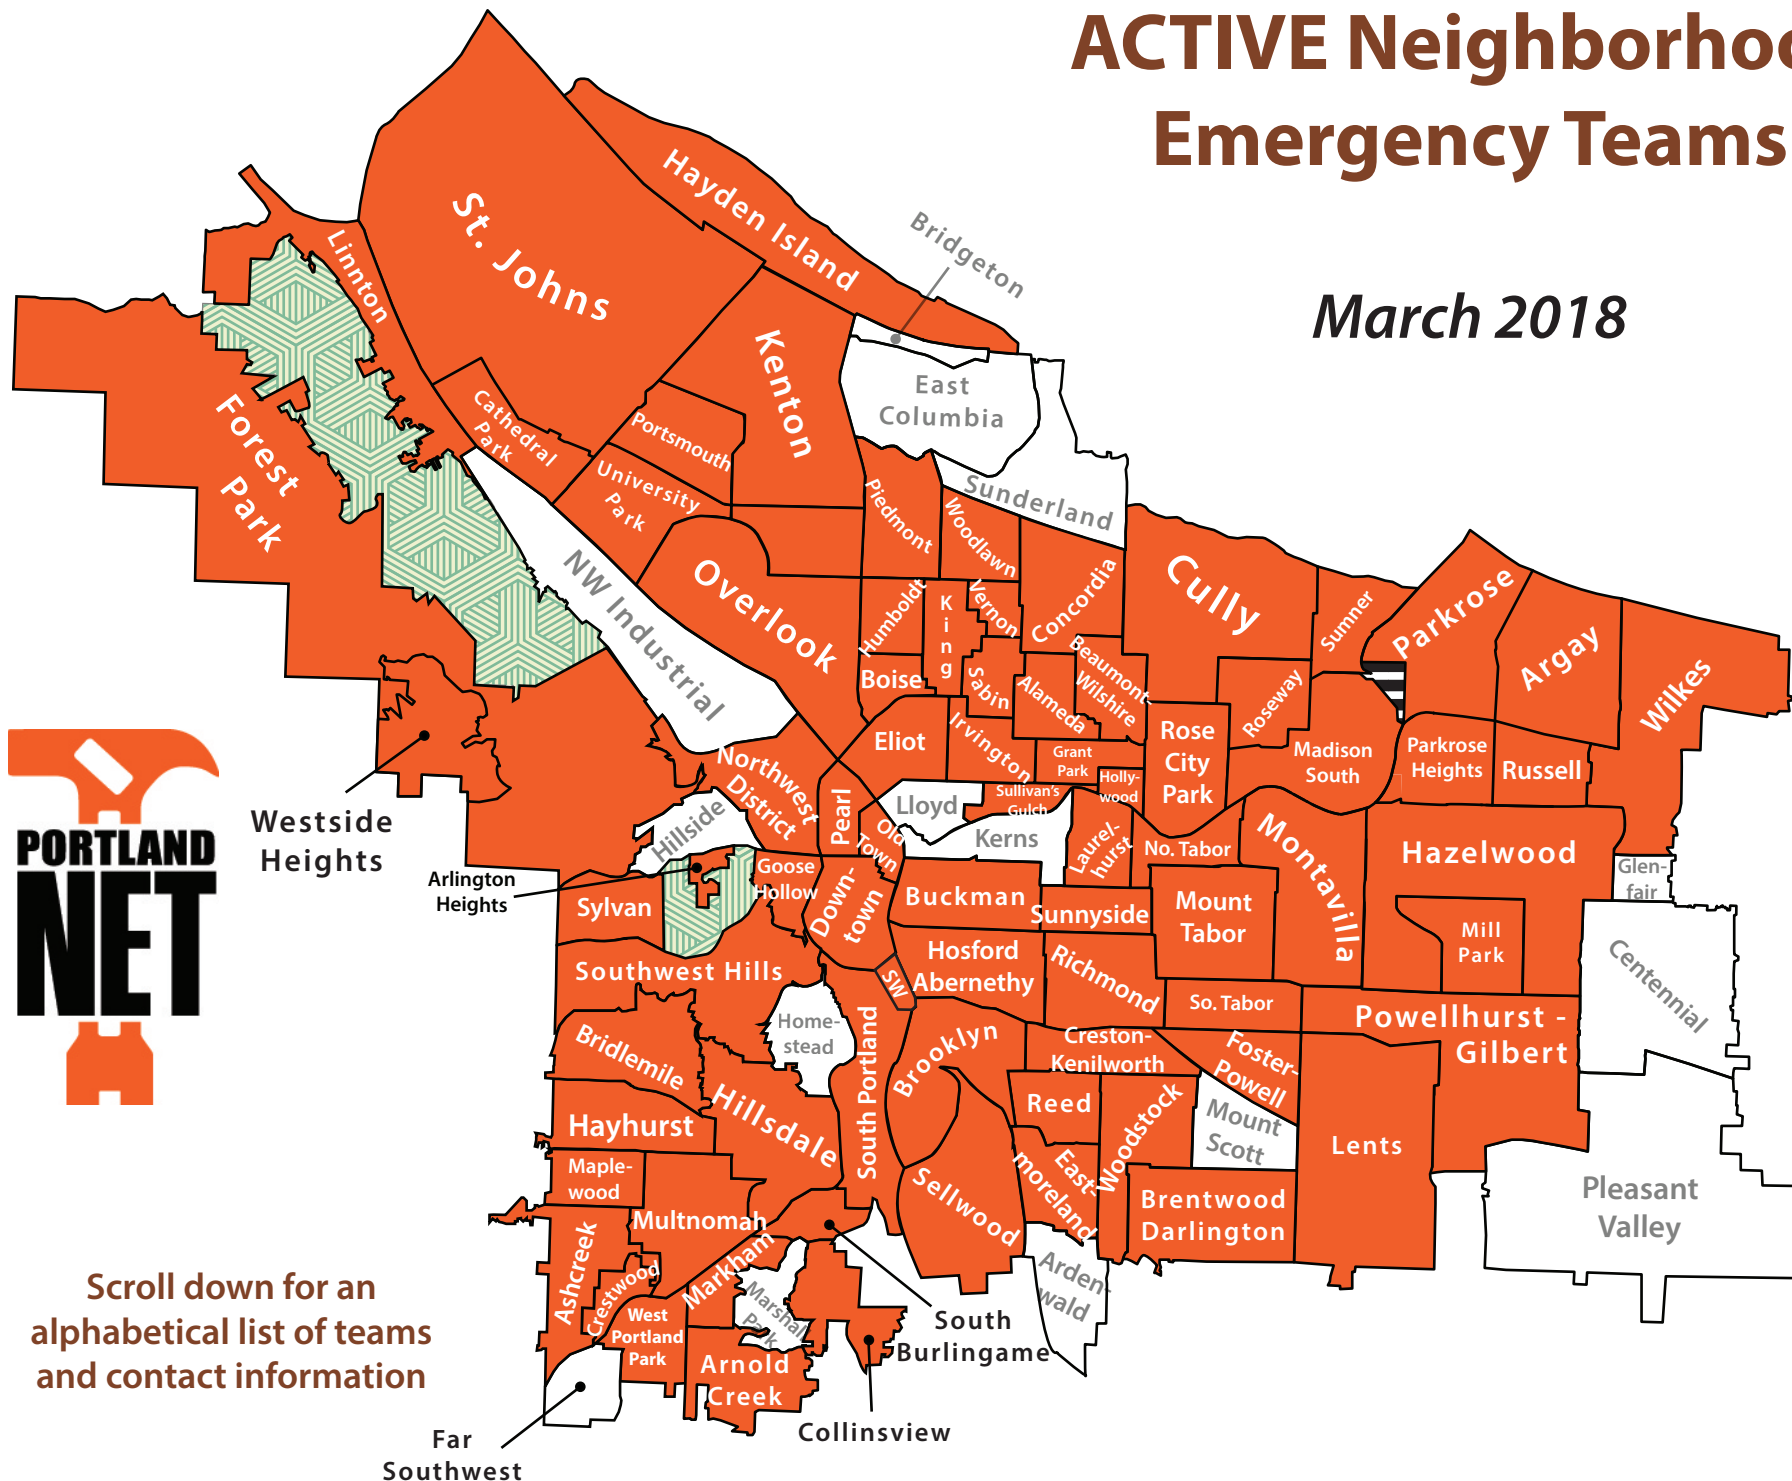

ACTIVE Neighborhood Emergency Teams

March 2018

Scroll down for an alphabetical list of teams and contact information

| Neighborhood | Ops Plan | Team Contact | Email |
|---------------------------|---|----------------------------------|-----------------------------|
| <u>Alameda</u> |  | Constantine Bricca | conbricca@gmail.com |
| <u>Arbor Lodge</u> |  | Laura Hall | arborlodgепrepare@gmail.com |
| <u>Argay</u> |  | Kathy Reese | kathyreeseapnet@gmail.com |
| Arlington Heights | | Lenka Jelinek | net@lenka.com |
| Arnold Creek |  | James Hensel Marcel Rodriguez | james@hensel.com |
| <u>Ashcreek</u> |  | Dave Manville | daville50@outlook.com |
| <u>Beaumont-Wilshire</u> |  | Constantine Bricca | conbricca@gmail.com |
| <u>Boise</u> | | Katy Wolf | pdxboiseprepaes@gmail.com |
| Bridlemile | | Jamie Strohecker | stroheckerj@katewwdb.com |
| <u>Brooklyn</u> |  | Allan Cordova | sellwood.net@gmail.com |
| <u>Buckman</u> |  | Tanja Olson | tanjaolson@gmail.com |
| Cathedral Park | | Chris Glanville | chris.glanville@gmail.com |
| <u>Collins View</u> |  | Bob Fischer | drbobfischeris@hotmail.com |
| <u>Concordia</u> |  | Amy Gard | concordiaNETs@gmail.com |
| <u>Creston-Kenilworth</u> | | Jerian Abel John Legler | john.legler@gmail.com |
| <u>Crestwood</u> |  | Chuck Quarterman | chuckquarterman@yahoo.com |