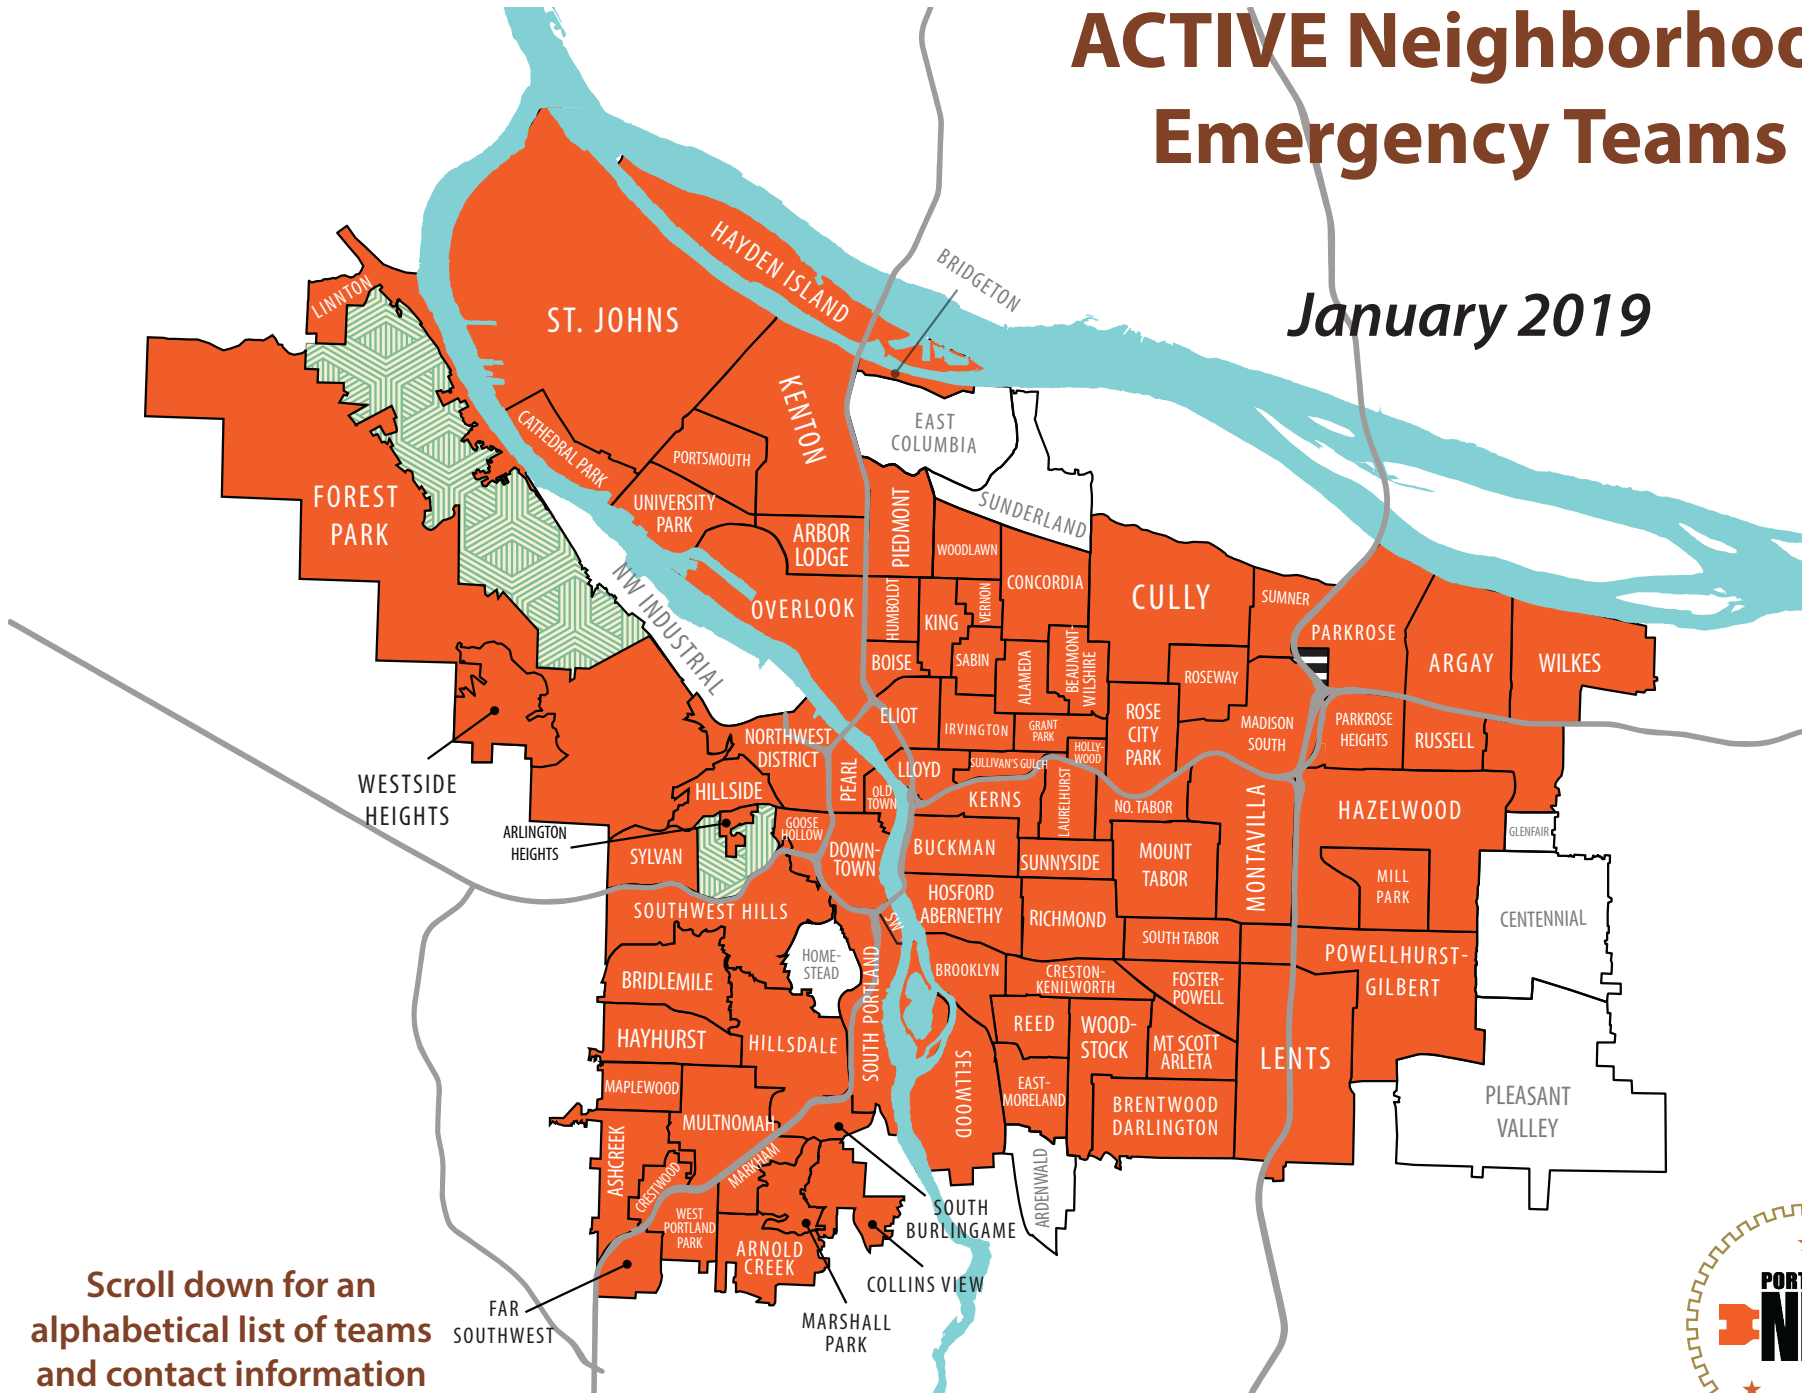

ACTIVE Neighborhood Emergency Teams

January 2019

Scroll down for an
alphabetical list of teams
and contact information

Neighborhood	Ops Plan	Team Contact	Email
<u>Alameda</u>		Constantine Bricca	conbricca@gmail.com
<u>Arbor Lodge</u>		Laura Hall	arborlodgeprepares@gmail.com
<u>Argay</u>		Kathy Reese	kathyreeseapnet@gmail.com
Arlington Heights		Lenka Jelinek	net@lenka.com
Arnold Creek		James Hensel Marcel Rodriguez	james@hensel.com
<u>Ashcreek</u>		Dave Manville	daville50@outlook.com
<u>Beaumont-Wilshire</u>		Constantine Bricca	conbricca@gmail.com
<u>Boise</u>		Linda Branch-Dasch	pdxboiseprepares@gmail.com
Bridlemile		Jamie Strohecker	stroheckerj@katewwdb.com
Bridgeton		Jan Roxburgh (rotates)	haydenislandnet@gmail.com
<u>Brooklyn</u>		Allan Cordova	sellwood.net@gmail.com
<u>Buckman</u>		Tanja Olson	tanjaolson@gmail.com
Cathedral Park		Chris Glanville	chris.glanville@gmail.com
<u>Collins View</u>		Bob Fischer	drbobfischeris@hotmail.com
<u>Concordia</u>		Amy Gard	concordiaNETs@gmail.com
<u>Creston-Kenilworth</u>		Jerian Abel John Legler	john.legler@gmail.com