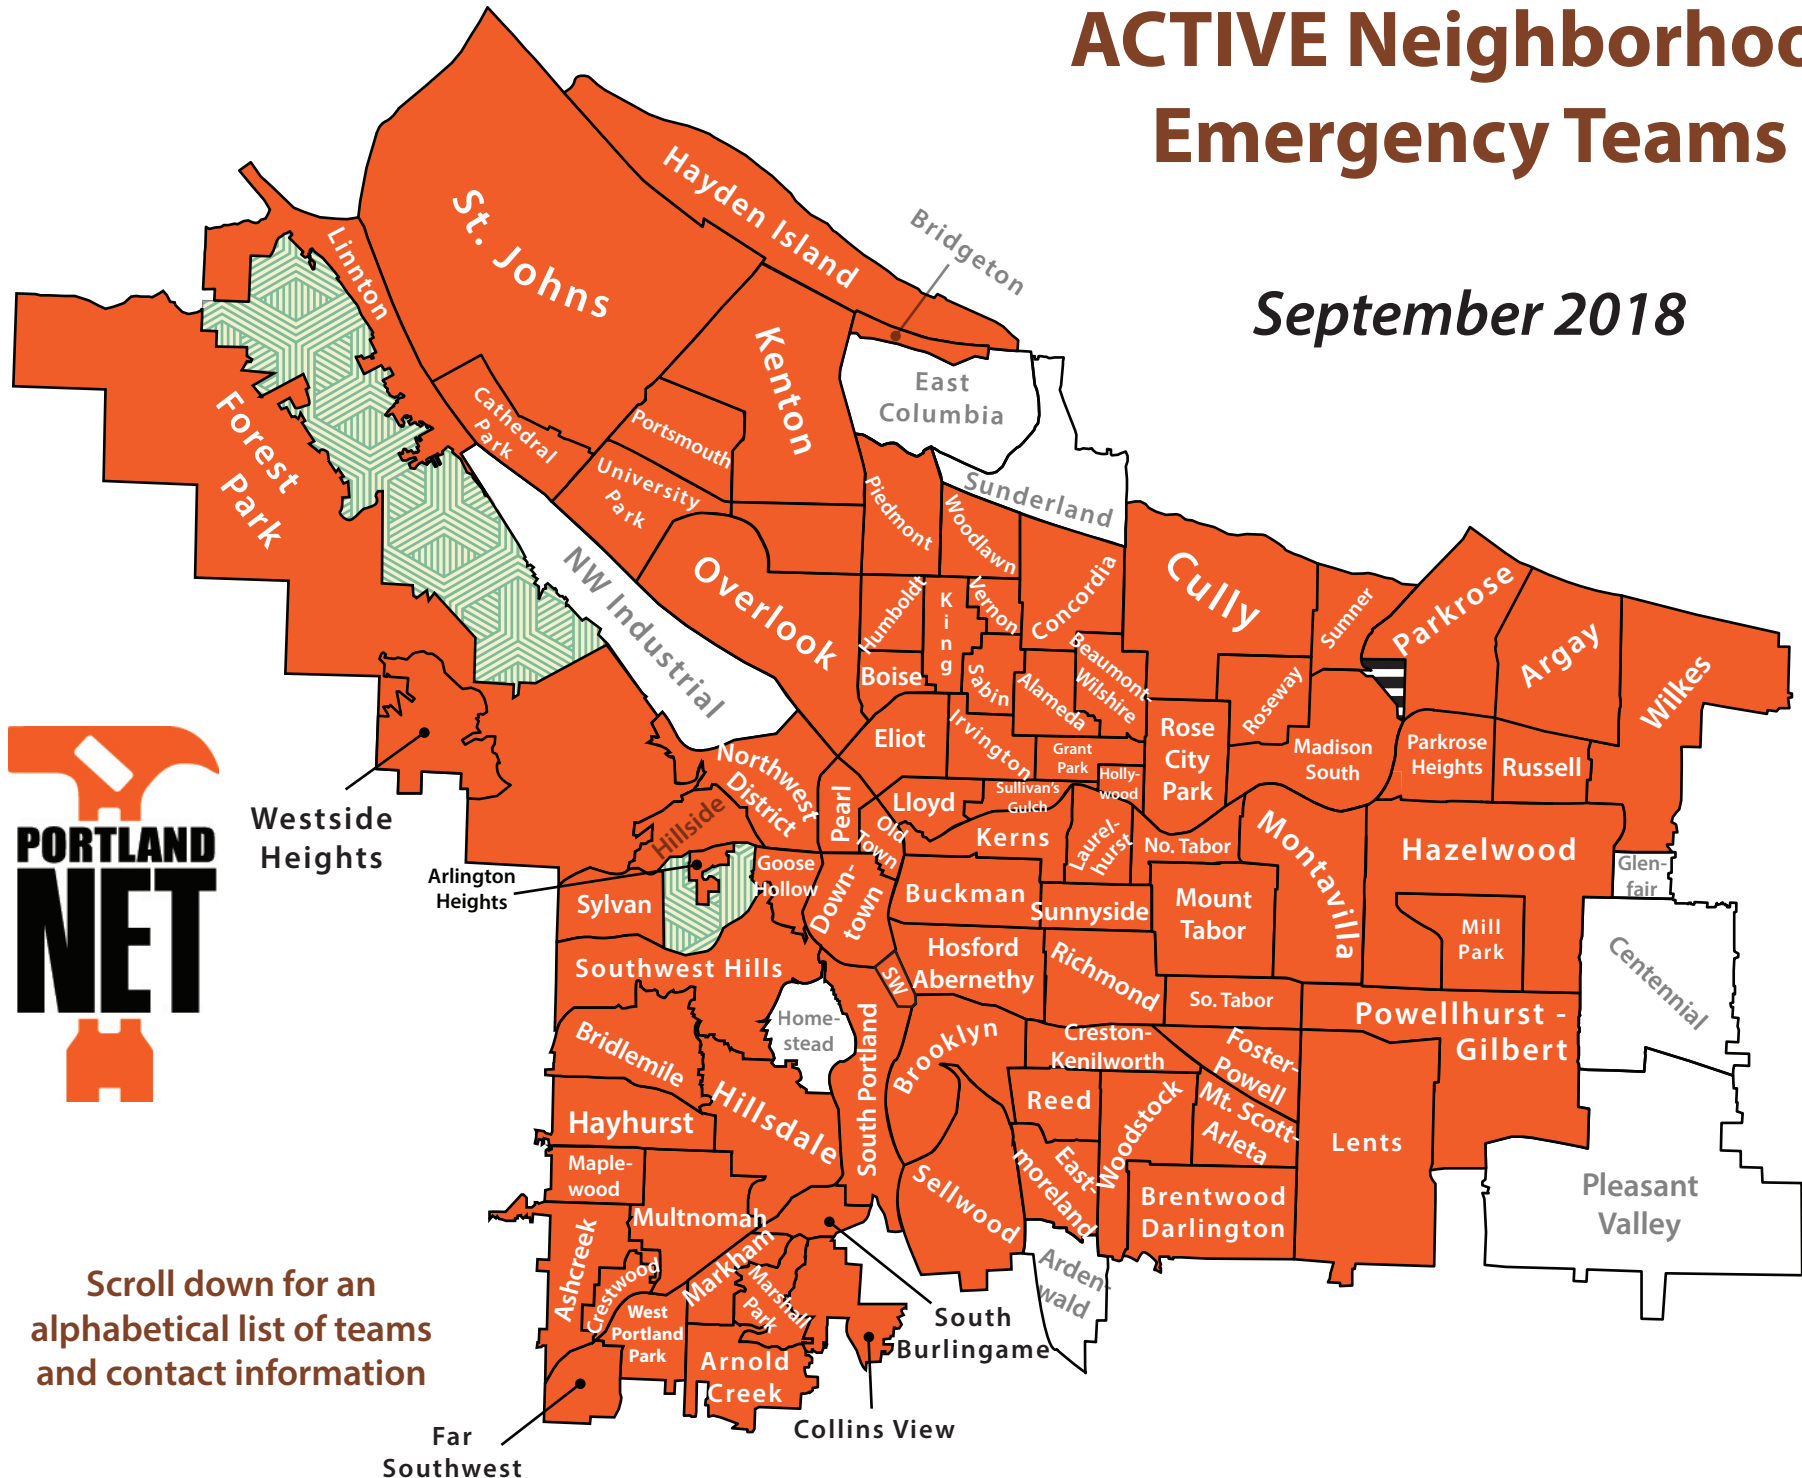

ACTIVE Neighborhood Emergency Teams

September 2018

Scroll down for an
alphabetical list of teams
and contact information

Neighborhood	Ops Plan	Team Contact	Email
<u>Alameda</u>		Constantine Bricca	conbricca@gmail.com
<u>Arbor Lodge</u>		Laura Hall	arborlodgeprepares@gmail.com
<u>Argay</u>		Kathy Reese	kathyreeseapnet@gmail.com
Arlington Heights		Lenka Jelinek	net@lenka.com
Arnold Creek		James Hensel Marcel Rodriguez	james@hensel.com
<u>Ashcreek</u>		Dave Manville	daville50@outlook.com
<u>Beaumont-Wilshire</u>		Constantine Bricca	conbricca@gmail.com
<u>Boise</u>		Linda Branch-Dasch	pdxboiseprepares@gmail.com
Bridlemile		Jamie Strohecker	stroheckerj@katewwdb.com
Bridgeton		Jan Roxburgh (rotates)	haydenislandnet@gmail.com
<u>Brooklyn</u>		Allan Cordova	sellwood.net@gmail.com
<u>Buckman</u>		Tanja Olson	tanjaolson@gmail.com
Cathedral Park		Chris Glanville	chris.glanville@gmail.com
<u>Collins View</u>		Bob Fischer	drbobfischeris@hotmail.com
<u>Concordia</u>		Amy Gard	concordiaNETs@gmail.com
<u>Creston-Kenilworth</u>		Jerian Abel John Legler	john.legler@gmail.com