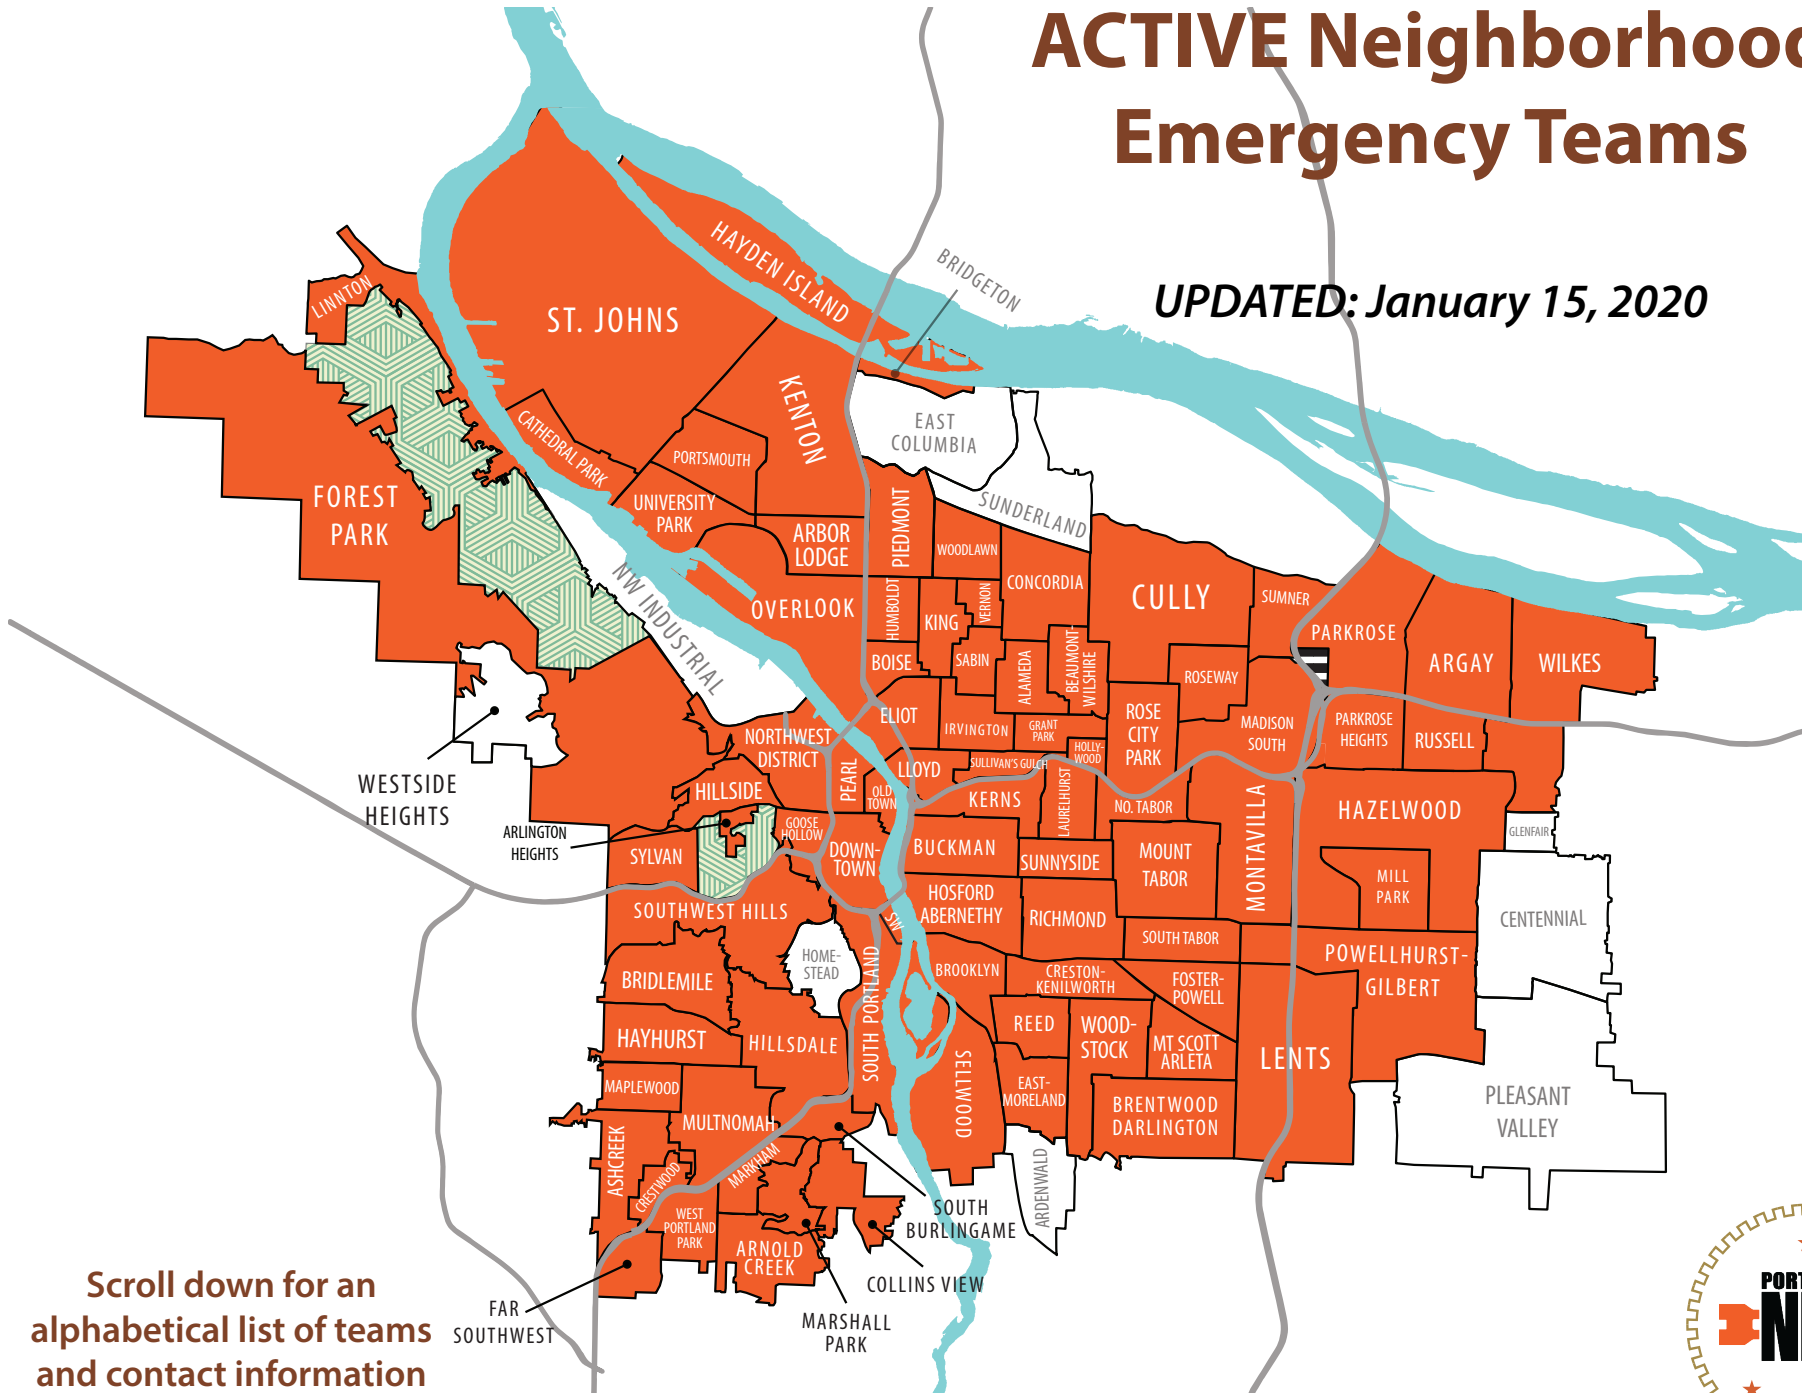

ACTIVE Neighborhood Emergency Teams

UPDATED: January 15, 2020

Scroll down for an
alphabetical list of teams
and contact information

Neighborhood	Ops Plan	Team Contact	Email
<u>Alameda</u>		Constantine Bricca	conbricca@gmail.com
<u>Arbor Lodge</u>		Laura Hall	arborlodgeprepares@gmail.com
<u>Argay</u>		Kathy Reese	kathyreeseapnet@gmail.com
Arlington Heights		Lenka Jelinek	net@lenka.com
Arnold Creek		James Hensel Marcel Rodriguez	james@hensel.com
<u>Ashcreek</u>		Dave Manville	daville50@outlook.com
<u>Beaumont-Wilshire</u>		Constantine Bricca	conbricca@gmail.com
<u>Boise</u>		Linda Branch-Dasch	boisenetprepares@icloud.com
Bridlemile		Ron Nelson	bridlemilenet@gmail.com
Bridgeton		Jan Roxburgh (rotates)	haydenislandnet@gmail.com
<u>Brooklyn</u>		Allan Cordova	sellwood.net@gmail.com
<u>Buckman</u>		Bassem Kudsi	bassemkudsi@me.com
Cathedral Park		Chris Glanville	chris.glanville@gmail.com
<u>Collins View</u>		Bob Fischer	drbobfischeris@hotmail.com
<u>Concordia</u>		Amy Gard	concordiaNETs@gmail.com
<u>Creston-Kenilworth</u>		Jerian Abel John Legler	john.legler@gmail.com