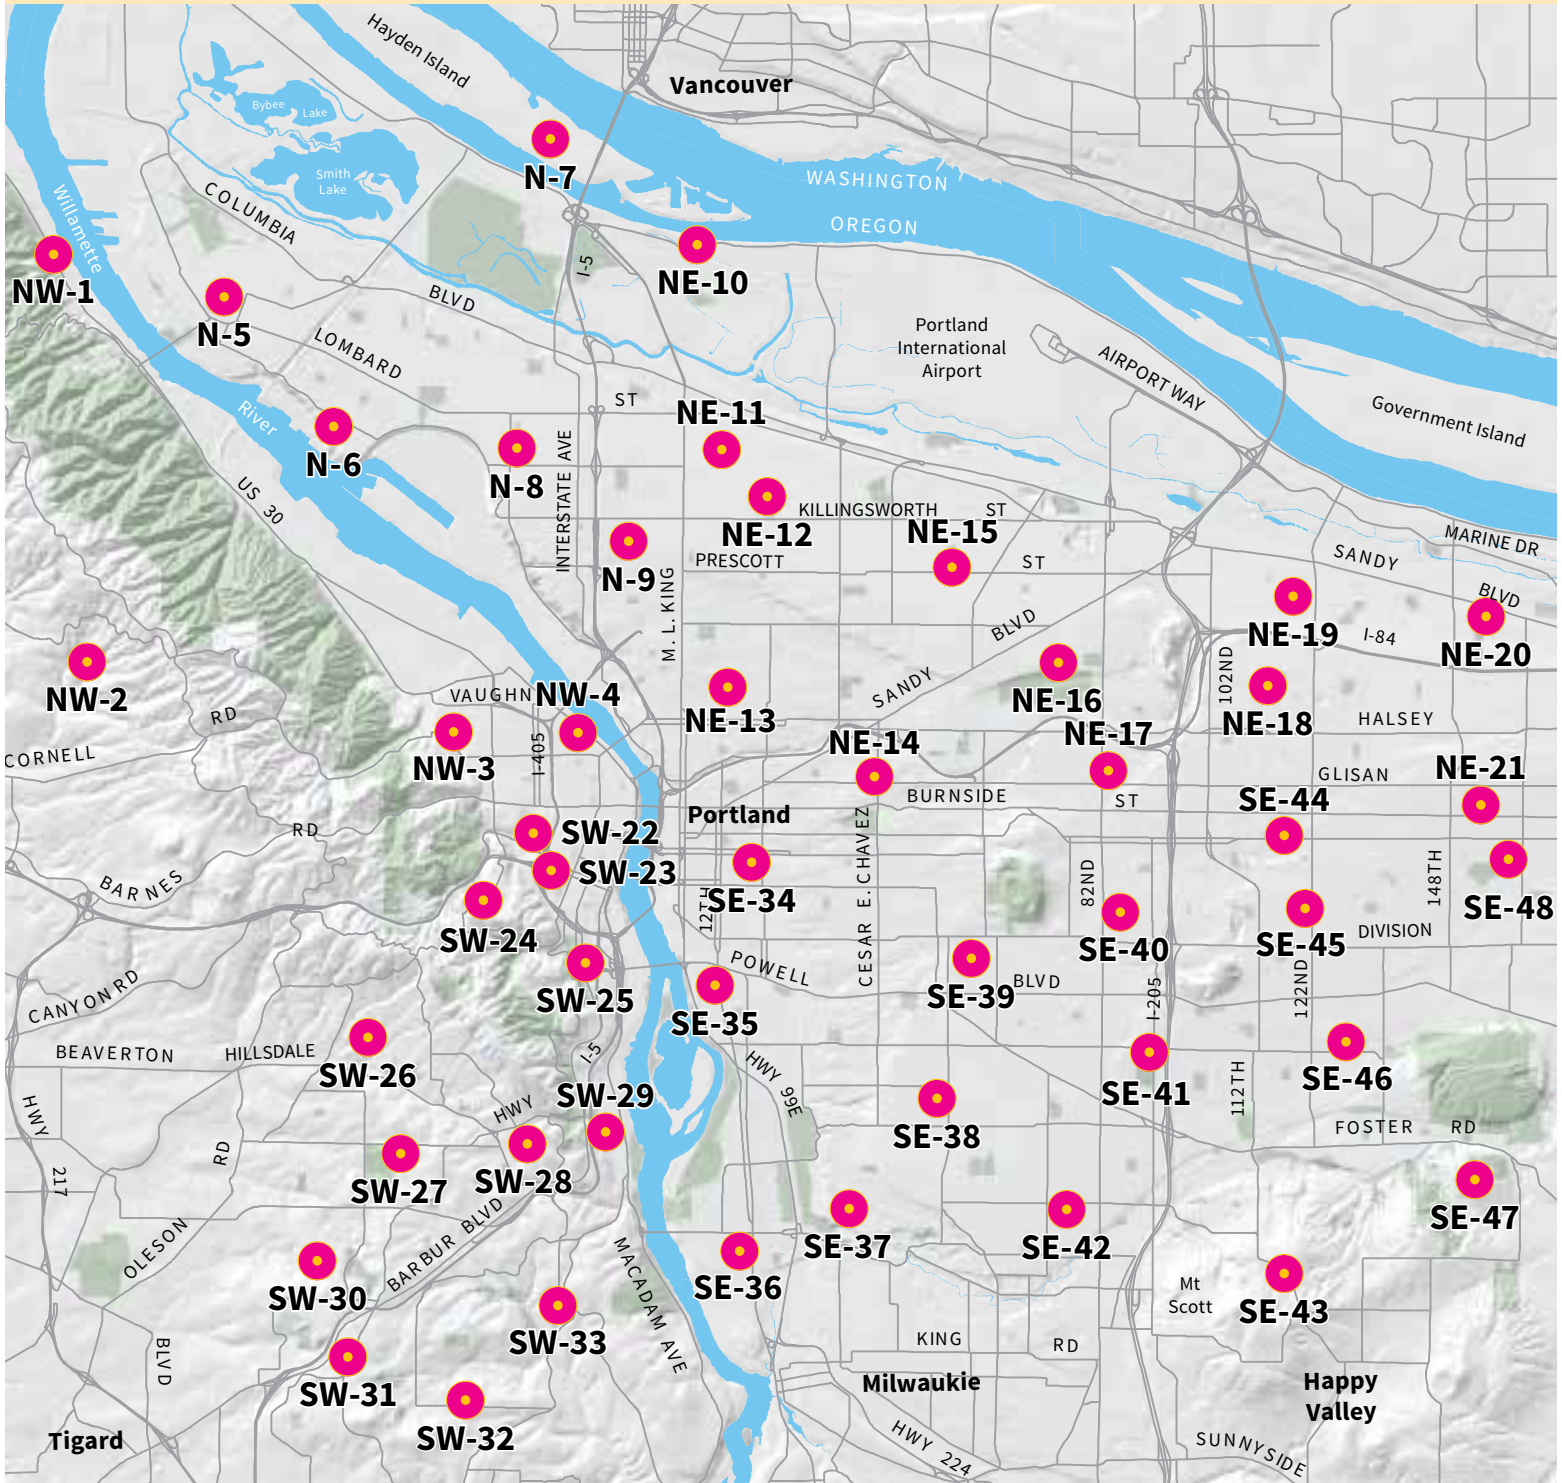

Basic Earthquake Emergency Communication Nodes

Locate the earthquake "beacon" closest to where you live and/or work at www.publicalerts.org/earthquake

Visit publicalerts.org/earthquake today!

PORTLAND
PARKS & RECREATION
Healthy Parks, Healthy Portland