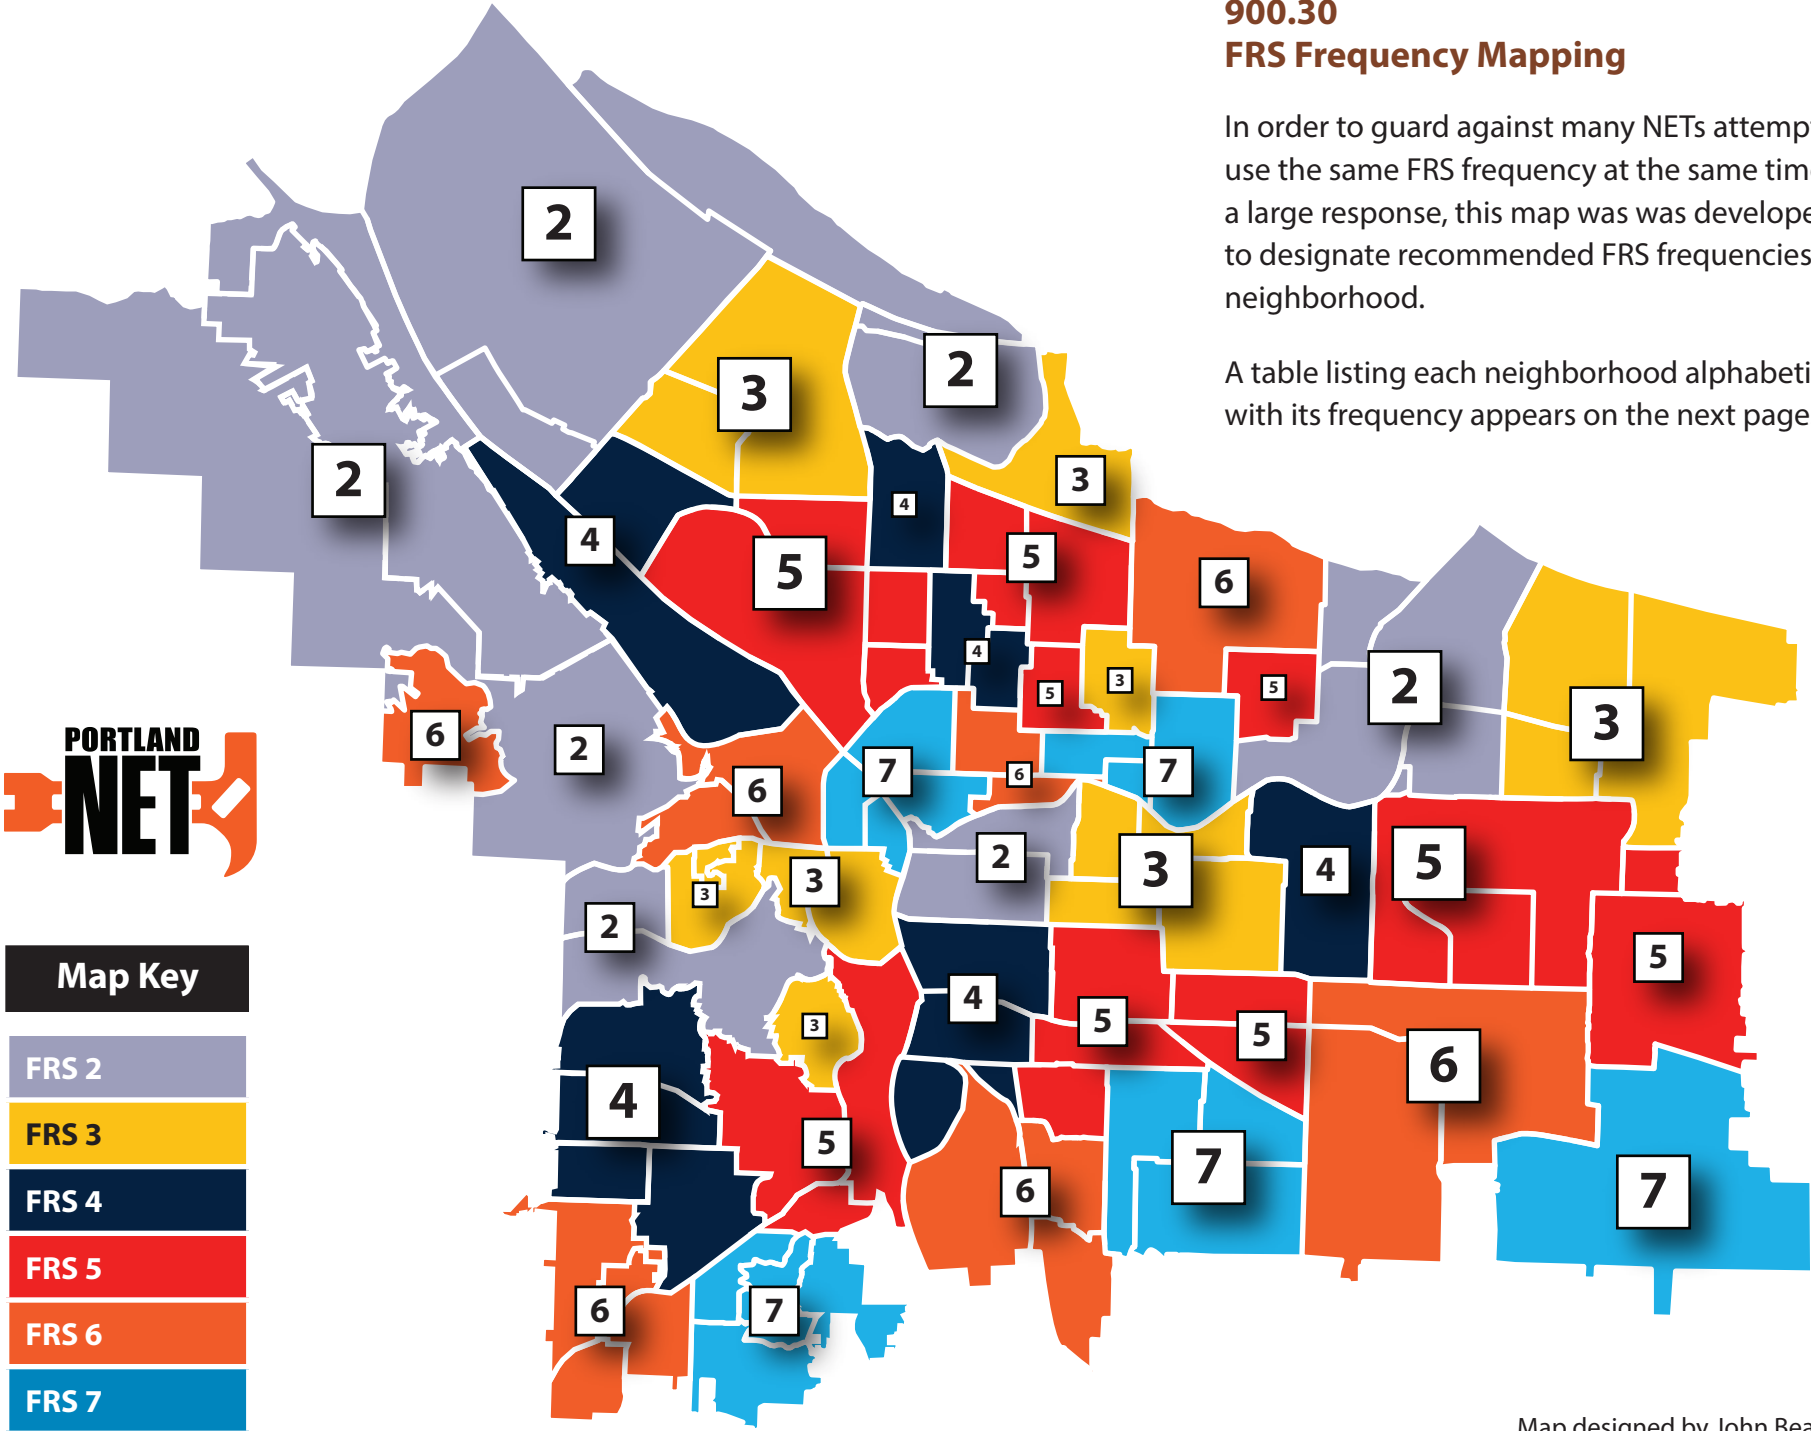

# 900.30 FRS Frequency Mapping

In order to guard against many NETs attempting to use the same FRS frequency at the same time during a large response, this map was developed to designate recommended FRS frequencies by neighborhood.

A table listing each neighborhood alphabetically with its frequency appears on the next page.

Map designed by John Beaston, ARO

# Recommended FRS Radio Frequencies

Alphabetical by  
neighborhood

Neighborhood/Freq	
Alameda	5
Arbor Lodge	5
Argay	3
Arlington Heights	3
Arnold Creek	7
Ashcreek	6
Beaumont-Wilshire	3
Boise	5
Brentwood-Darlington	7
Bridgeton	2
Bridlemile	4
Brooklyn	5
Buckman	2
Cathedral Park	2
Centennial	5
Collins View	7
Concordia	5

Neighborhood/Freq	
Creston Kenilworth	5
Cully	6
Eastmoreland	6
Eliot	7
Far Southwest	6
Forest Park	2
Foster-Powell	5
Glenfair	5
Goose Hollow	3
Grant Park	7
Hayden Island	2
Hayhurst	4
Hazelwood/Mill Park	5
Hillsdale	5
Hillside	6
Hollywood	7
Homestead	3
Hosford-Abernathy	4
Humbolt	5
Irvington	6
Kenton	3
Kerns	2
King	4
Laurelhurst	3