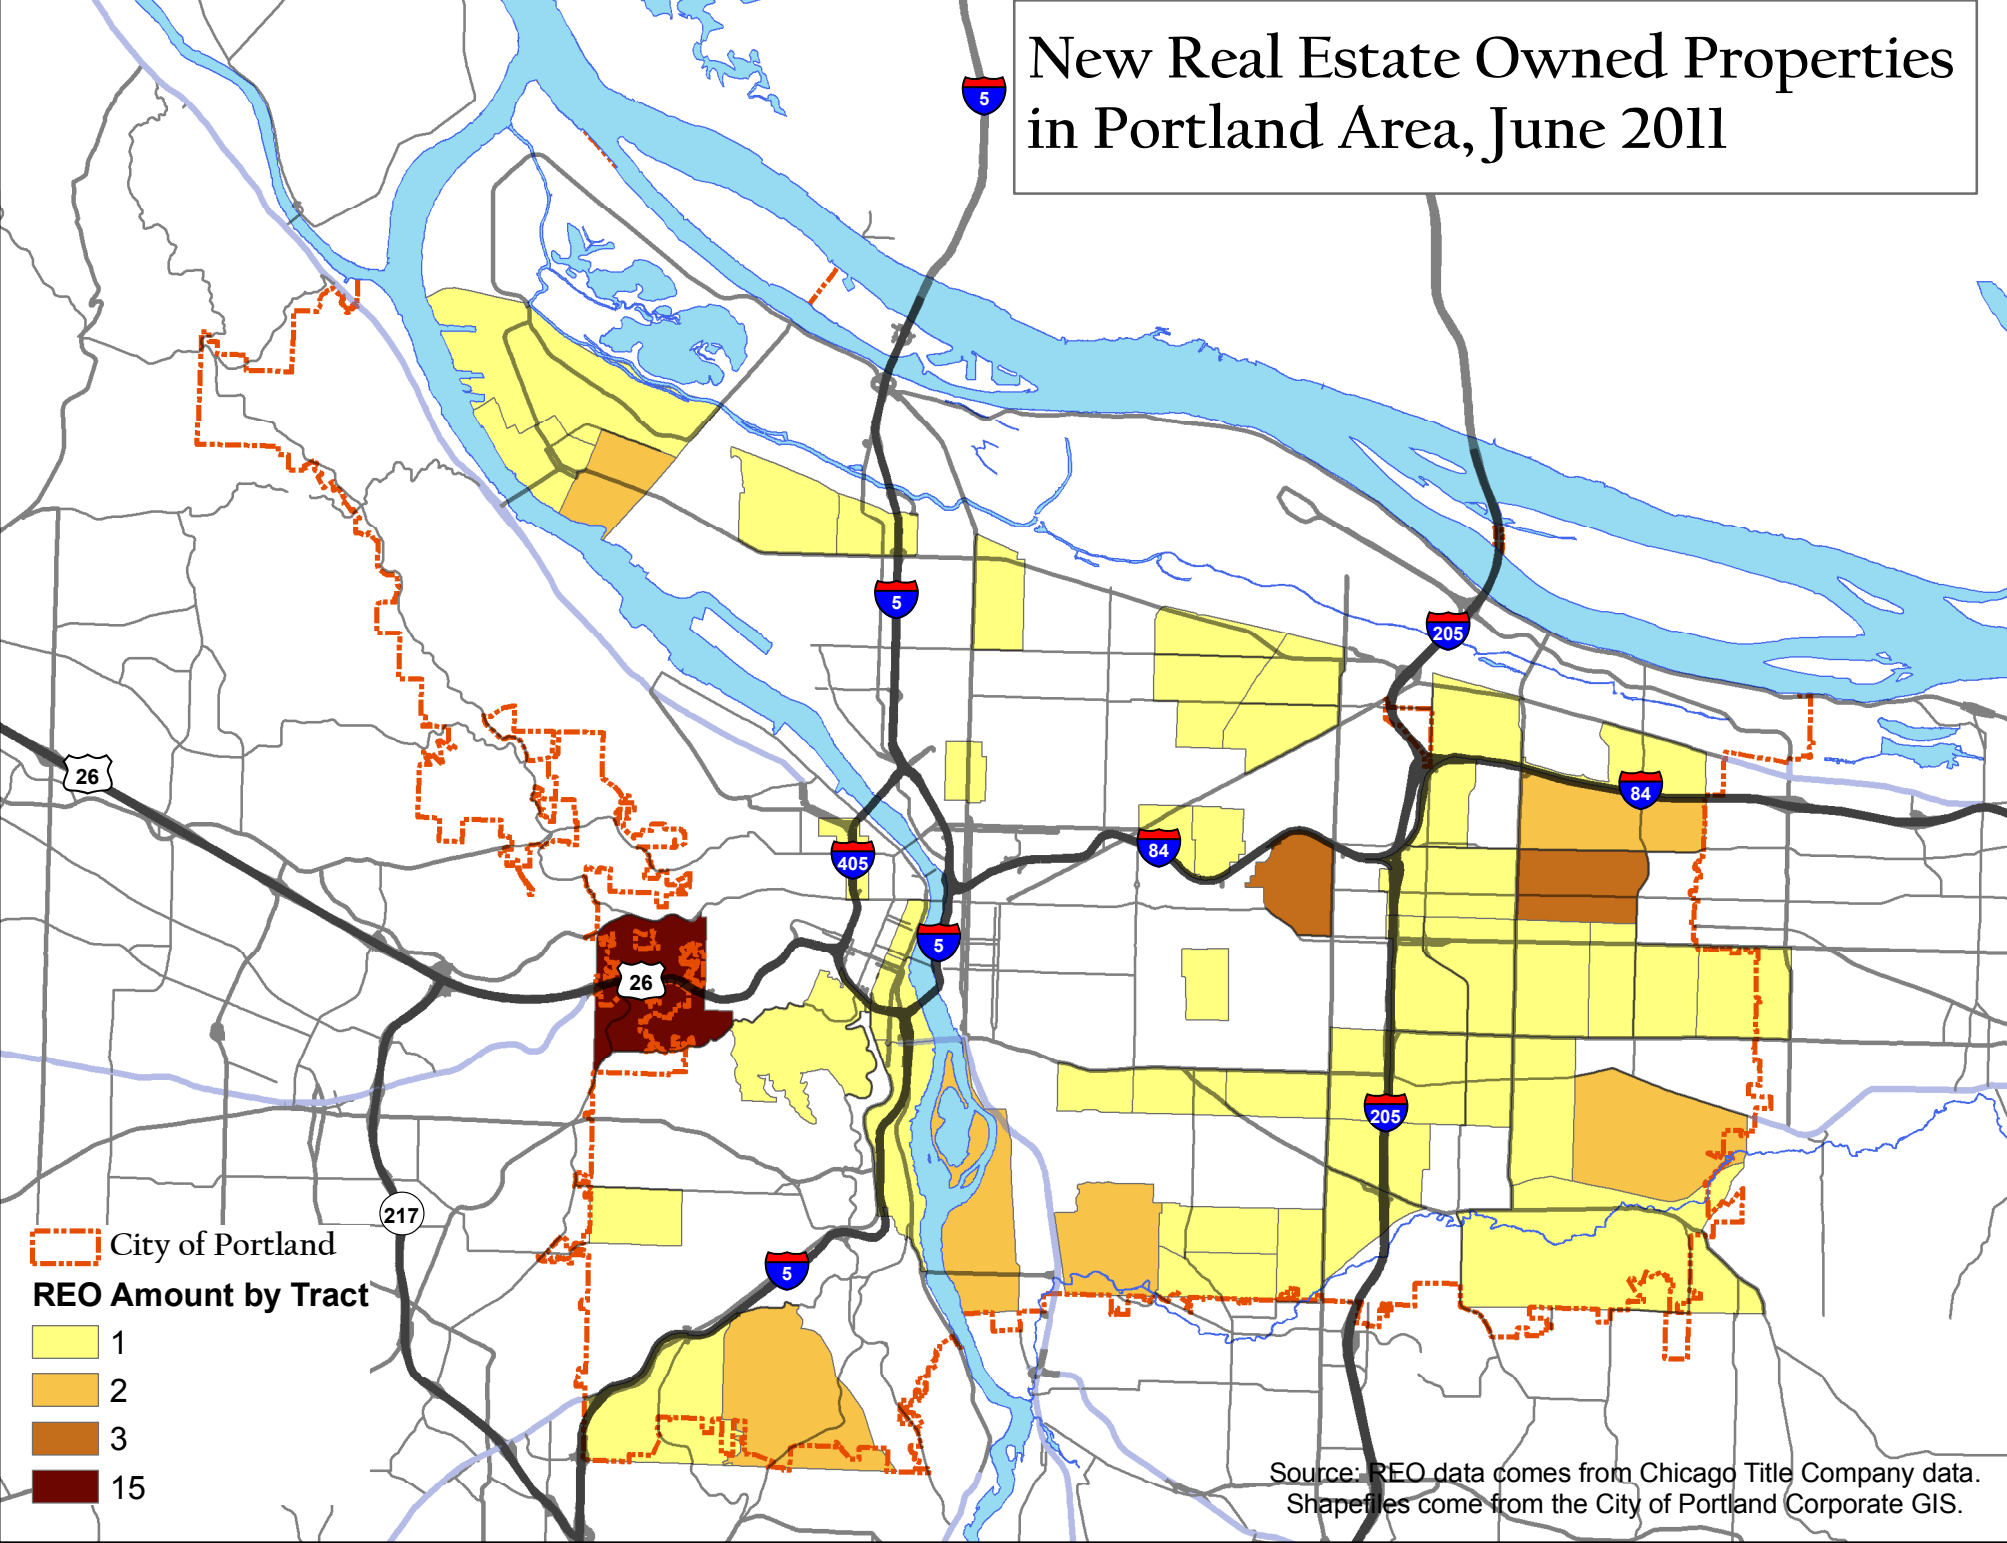

New Real Estate Owned Properties in Portland Area, June 2011

Source: REO data comes from Chicago Title Company data.
Shapefiles come from the City of Portland Corporate GIS.