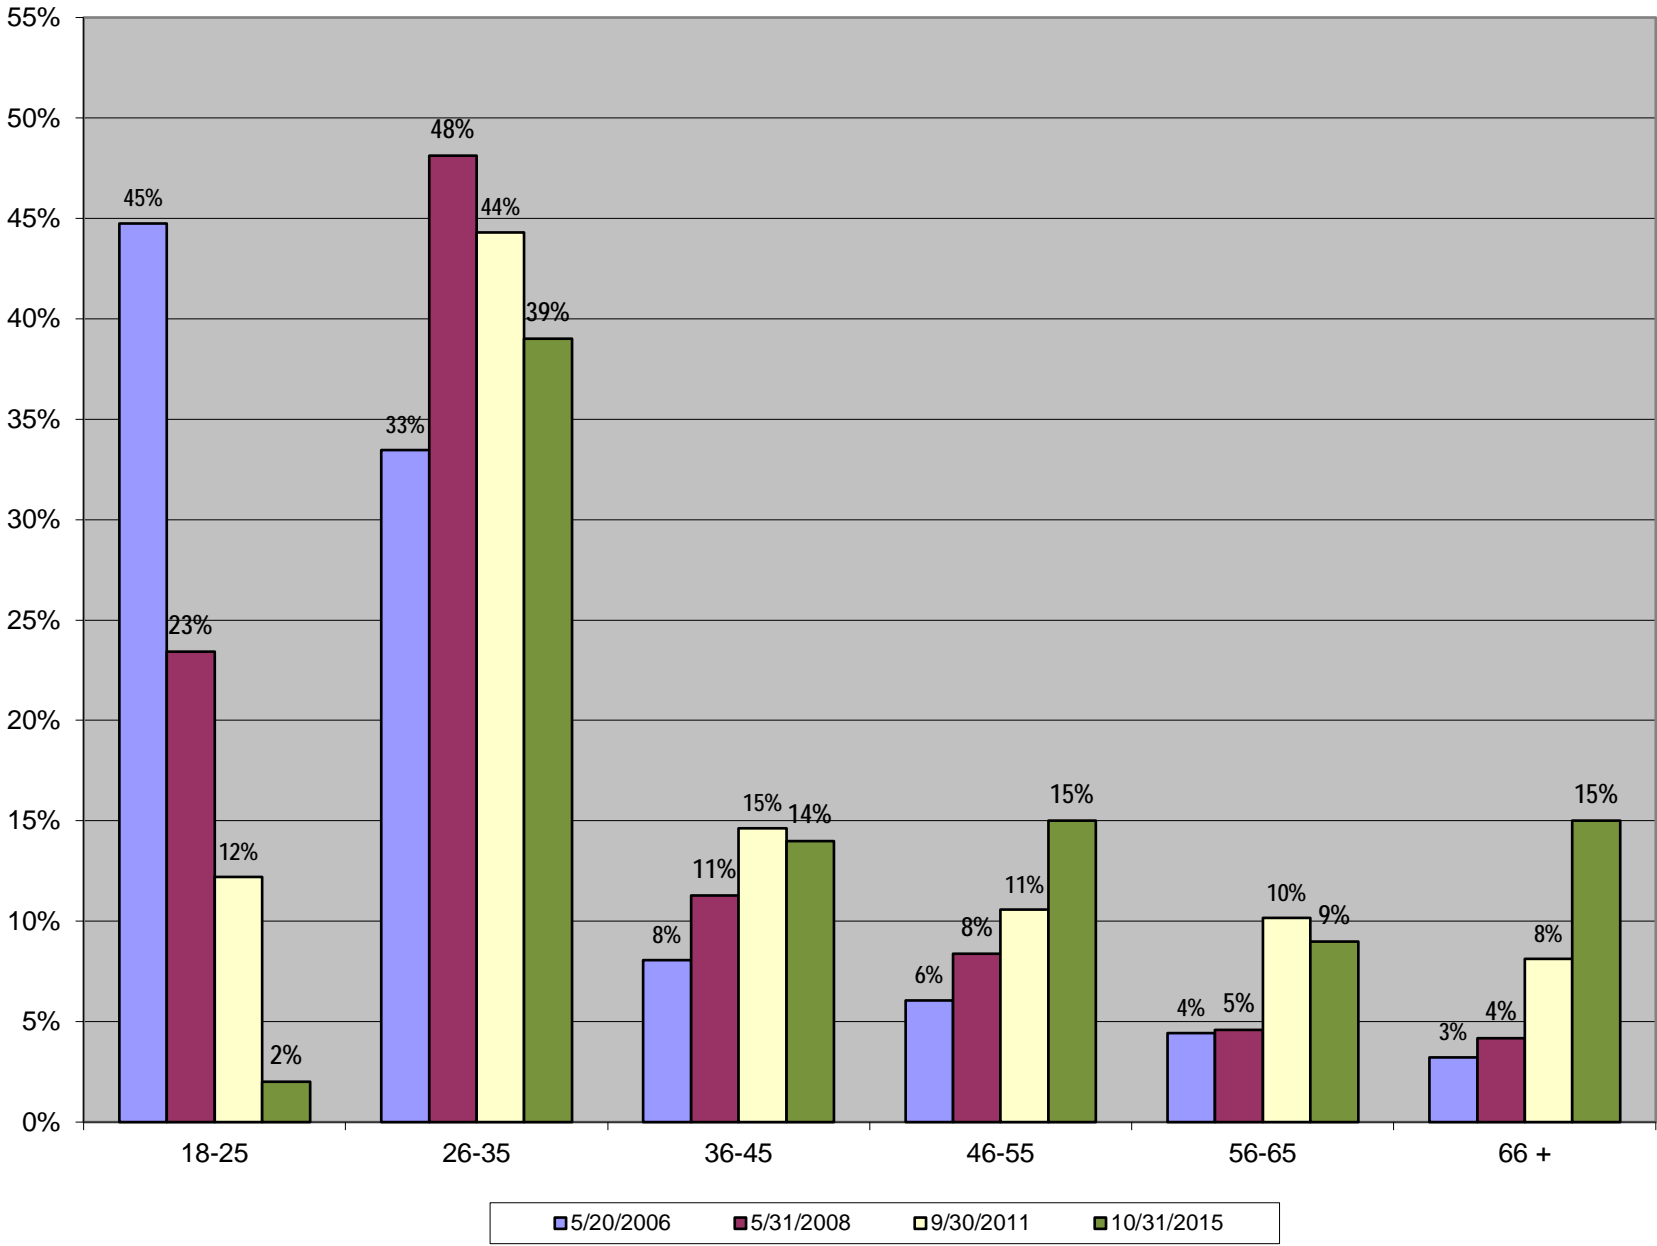

SITKA APARTMENTS Age Range - Change over Time

SITKA APARTMENTS - HH ETHNICITY FROM PHB ANNUAL REPORTS						
	2013 PHB Report		2010 PHB Report		2007 PHB Report	
	#	%	#	%	#	%
White, non hispanic/latino	178	78%	185	89%	176	87%
Hispanic/Latino	14	6%	4	2%	7	3%
Black/African American	6	3%	8	4%	7	3%
Asian	12	5%	7	3%	6	3%
Other/Not disclosed	<u>18</u>	<u>8%</u>	<u>4</u>	<u>2%</u>	<u>7</u>	<u>3%</u>
	228	100%	208	100%	203	100%

Note - PHB categories are the not the same every year. Native American and Pacific Islanders are included in "Oth

PEARL DISTRICT from PortlandMaps
%
84%
3%
2%
9%
<u>2%</u>
100%

er"