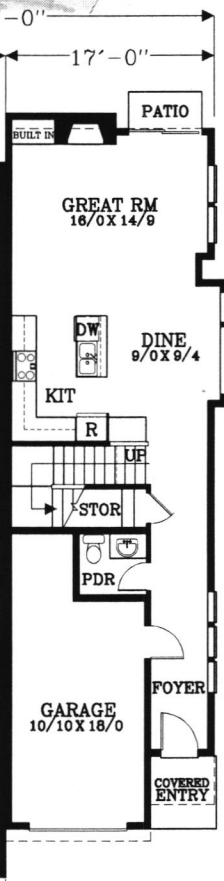

MAIN FLOOR PLAN
717 SQUARE FEET
1628 TOTAL SQUARE FEET

MAIN FLOOR PLAN
715 SQUARE FEET
1637 TOTAL SQUARE FEET

UPPER FLOOR PLAN
911 SQUARE FEET

UPPER FLOOR PLAN
922 SQUARE FEET

Bluestone Homes

Lot 1&2 Clay - Market Place