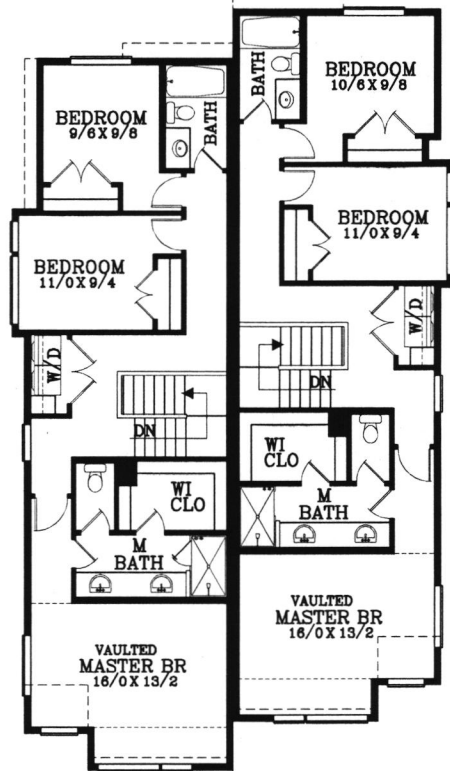

MAIN FLOOR PLAN
717 SQUARE FEET
1628 TOTAL SQUARE FEET

MAIN FLOOR PLAN
715 SQUARE FEET
1637 TOTAL SQUARE FEET

UPPER FLOOR PLAN
911 SQUARE FEET

UPPER FLOOR PLAN
922 SQUARE FEET

Bluestone Homes

Lot 1&2 Clay - Market Place