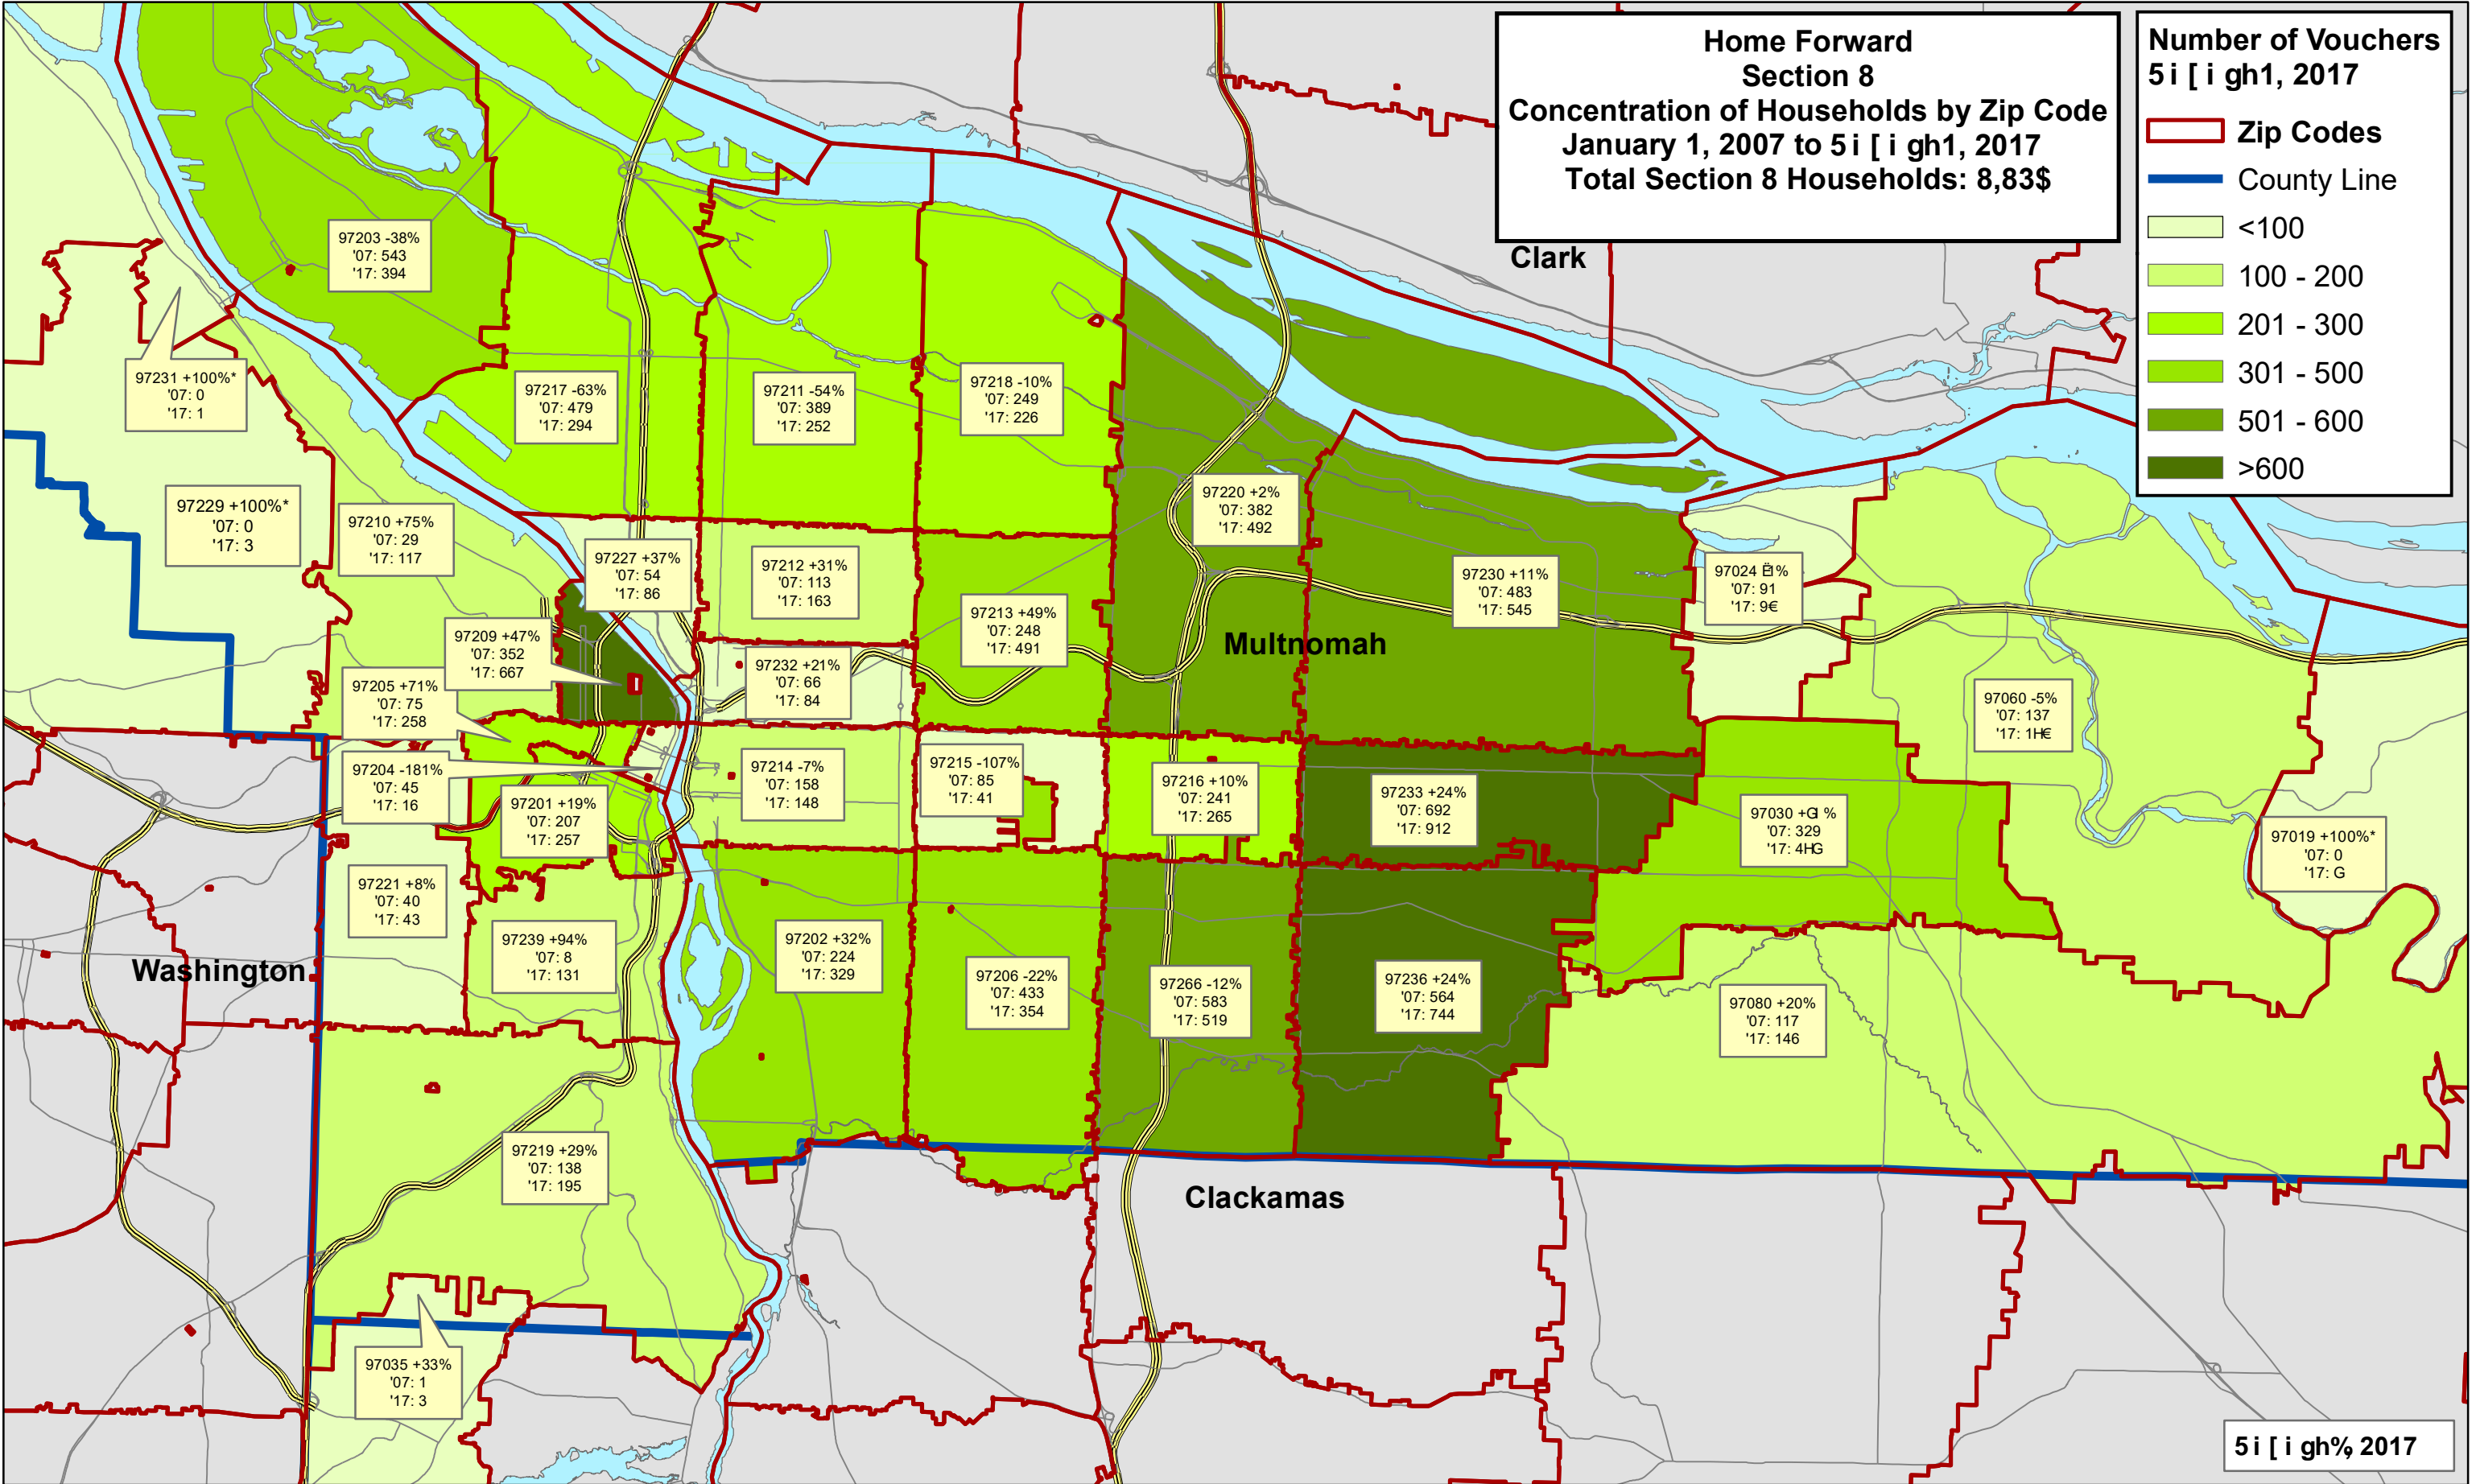

**Home Forward
Section 8
Concentration of Households by Zip Code
January 1, 2007 to 5 i [i gh1, 2017
Total Section 8 Households: 8,83\$**

**Number of Vouchers
5 i [i gh1, 2017**

- Zip Codes
- County Line
- <100
- 100 - 200
- 201 - 300
- 301 - 500
- 501 - 600
- >600

5 i [i gh% 2017