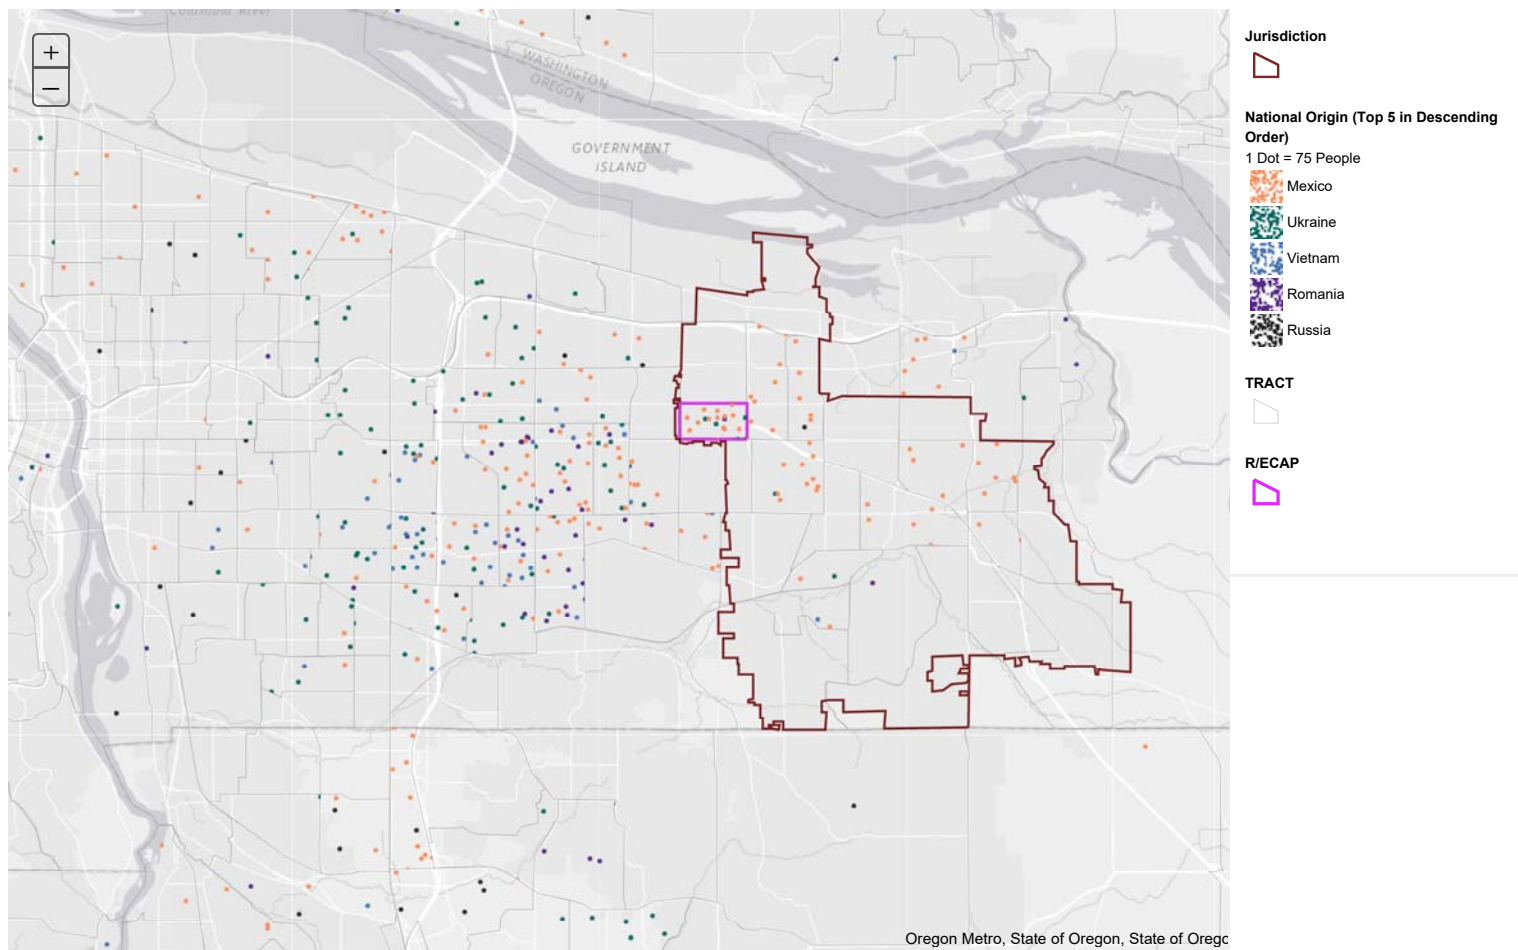

Map 2 - Race/Ethnicity Trends (Race/Ethnicity Trends, 2000)

Past race/ethnicity dot density map for Jurisdiction and Region with R/ECAPs

Portland, OR (411098) Jurisdiction

Map 3 - National Origin (National Origin)

Current national origin (5 most populous) dot density map for Jurisdiction and Region with R/ECAPs

Gresham, OR (410564) Jurisdiction

Map 4 - LEP (Limited English Proficiency)

LEP persons (5 most commonly used languages) for Jurisdiction and Region with R/ECAPs