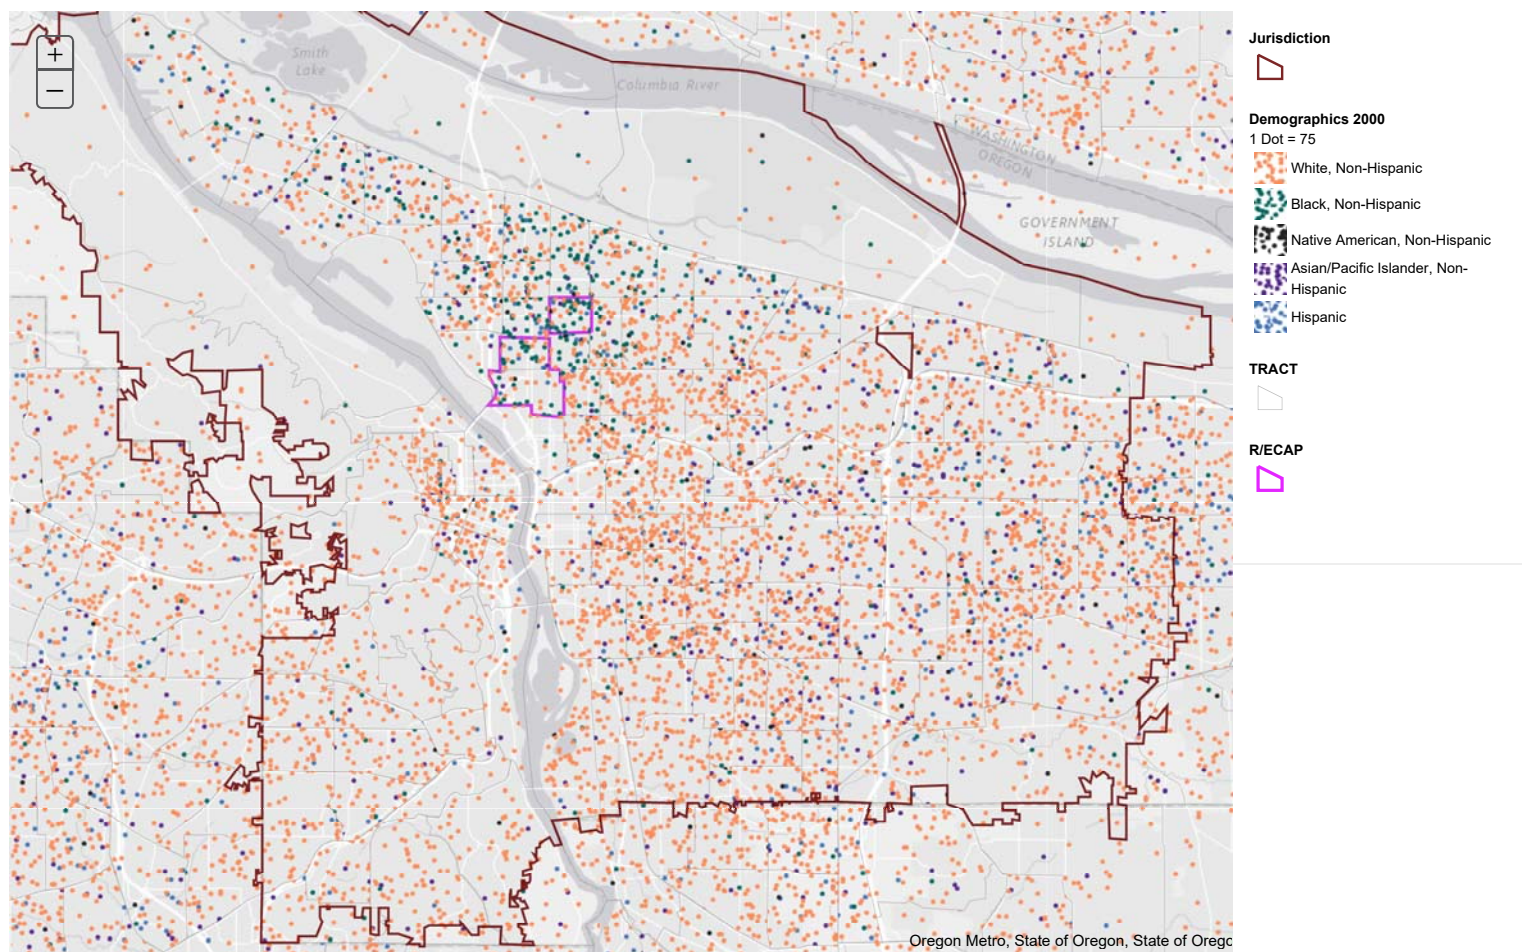

Map 2 - Race/Ethnicity Trends (Race/Ethnicity Trends, 2000)

Past race/ethnicity dot density map for Jurisdiction and Region with R/ECAPs

Portland, OR (411098) Jurisdiction

Map 3 - National Origin (National Origin)

Current national origin (5 most populous) dot density map for Jurisdiction and Region with R/ECAPs

Gresham, OR (410564) Jurisdiction

Map 4 - LEP (Limited English Proficiency)

LEP persons (5 most commonly used languages) for Jurisdiction and Region with R/ECAPs