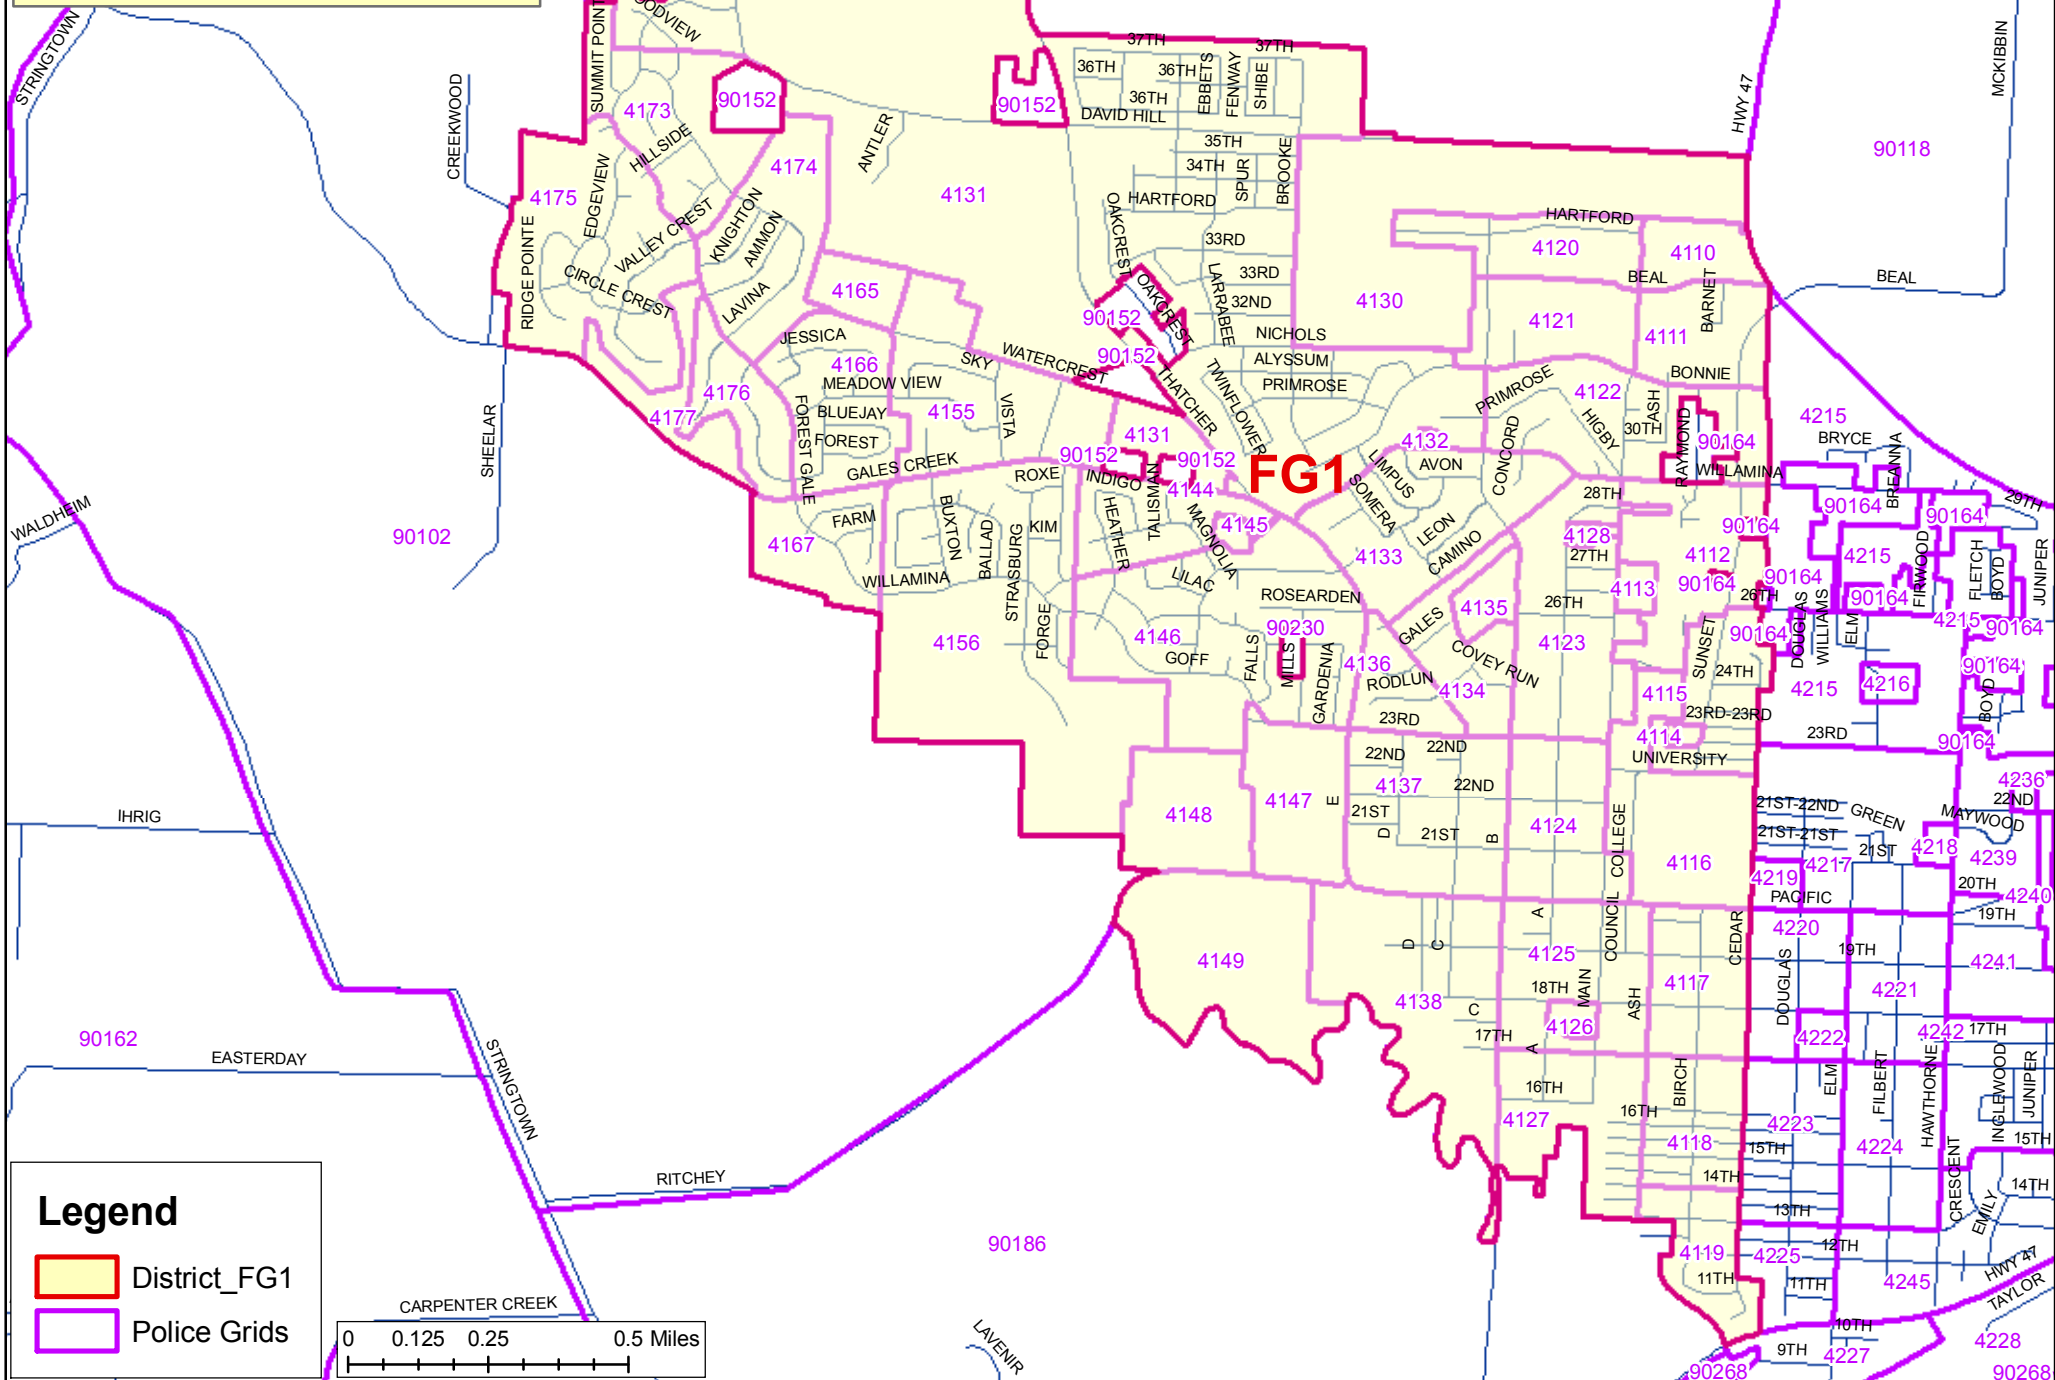

# Forest Grove FG1 District and Grids

## Legend

- District\_FG1
- Police Grids