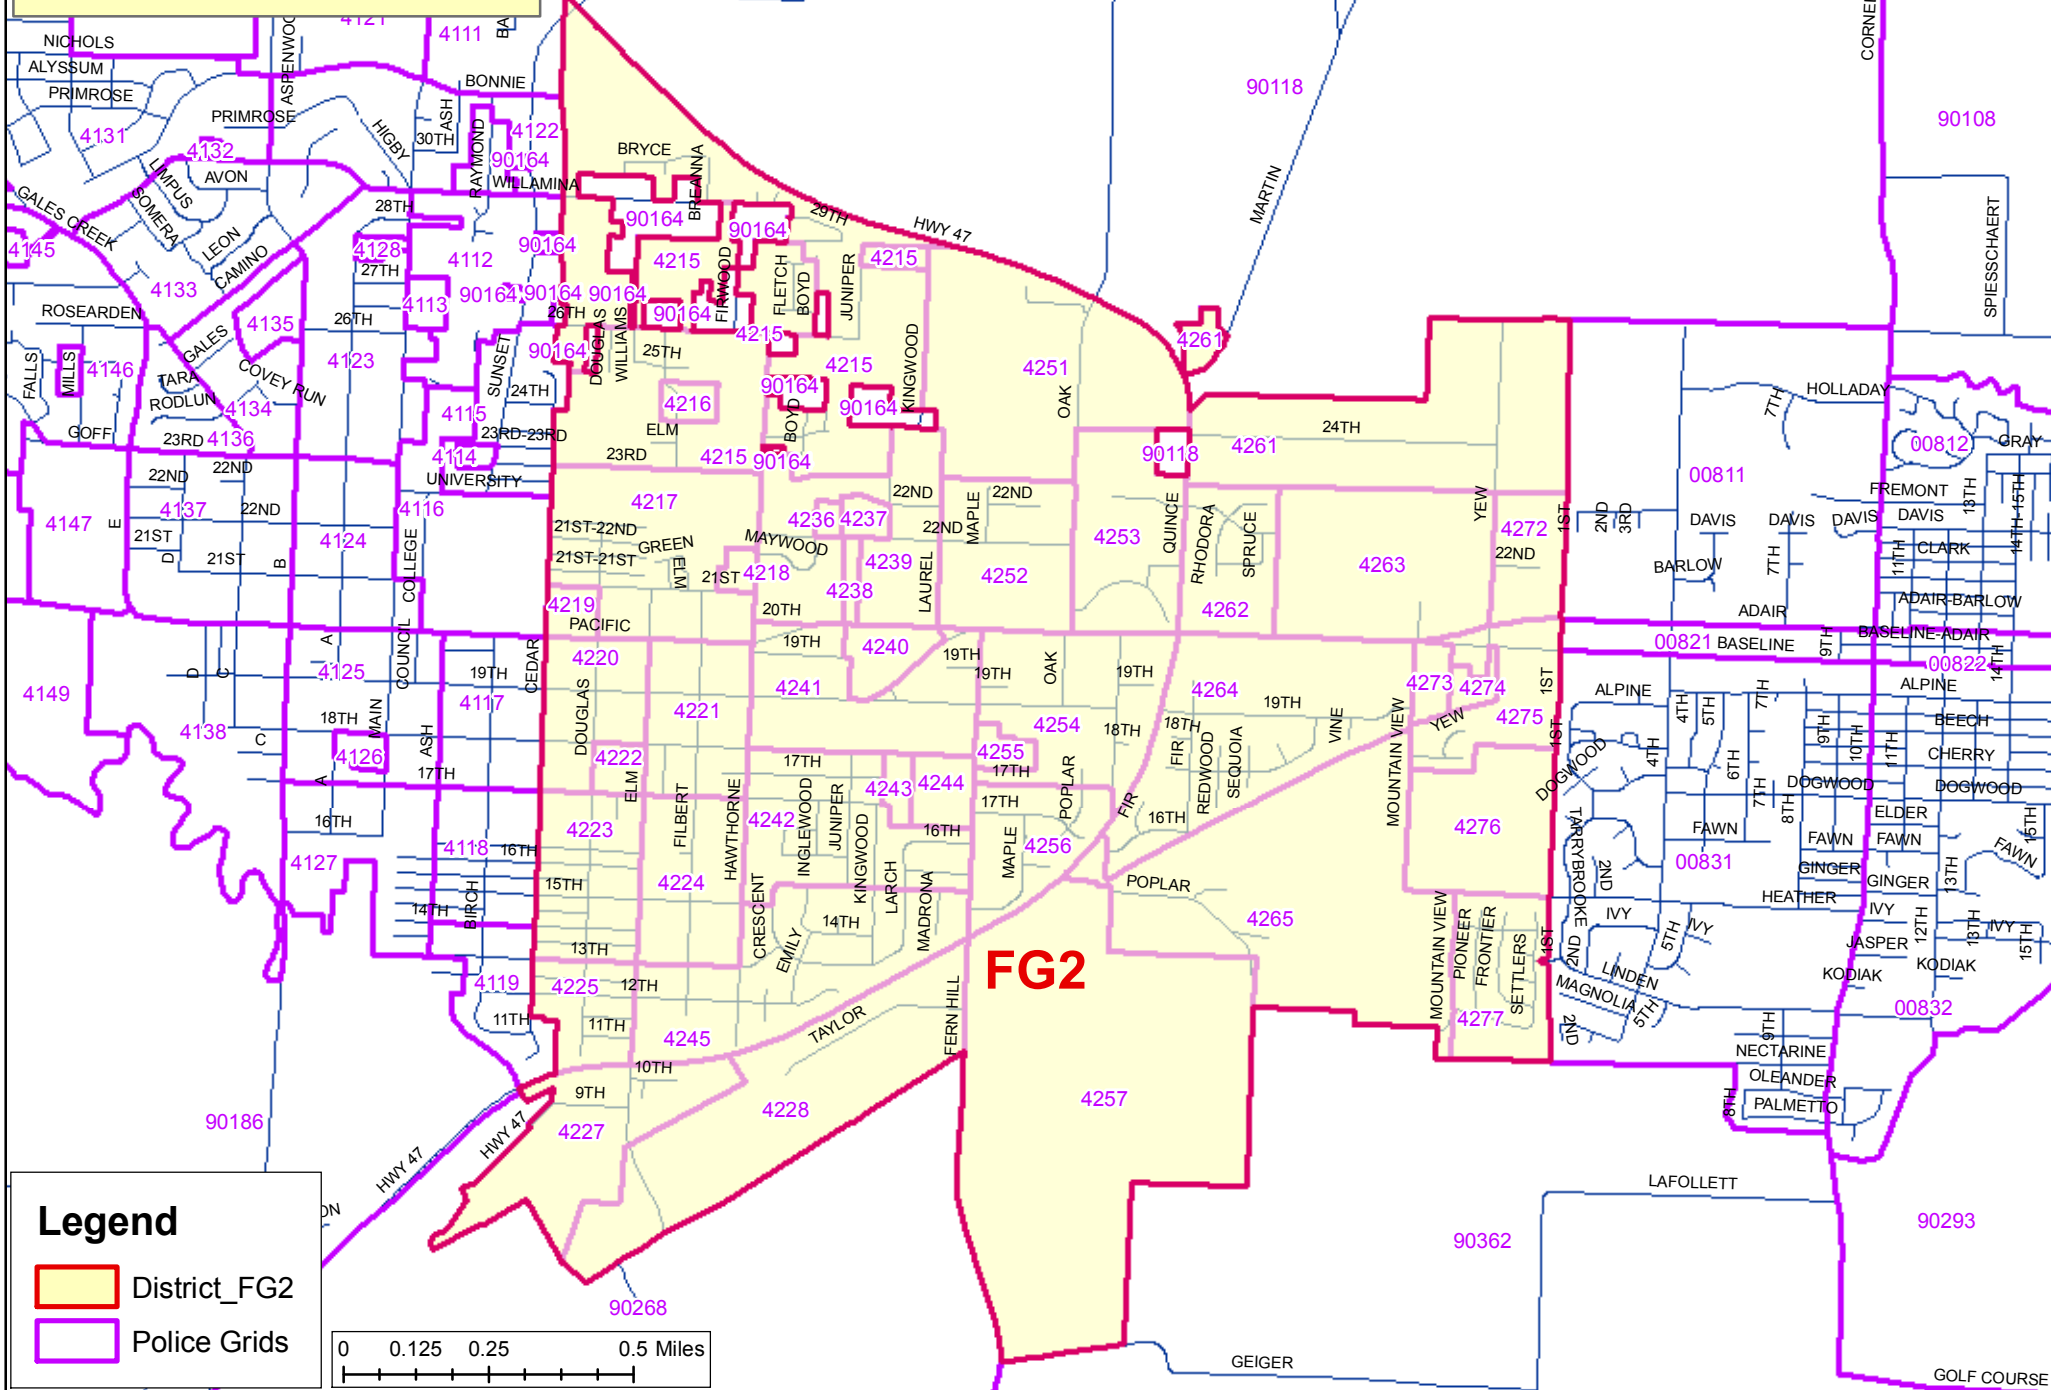

# Forest Grove FG2 District and Grids

## Legend

- District\_FG2
- Police Grids