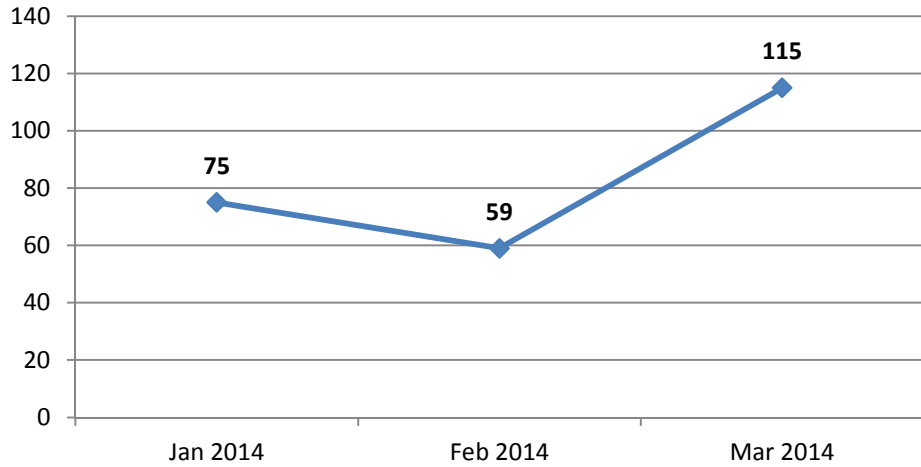

Portland Police Bureau Force Data Summary
January – March 2014

FDCRs Written

Type of Force

Officer Precinct

Subject of Force