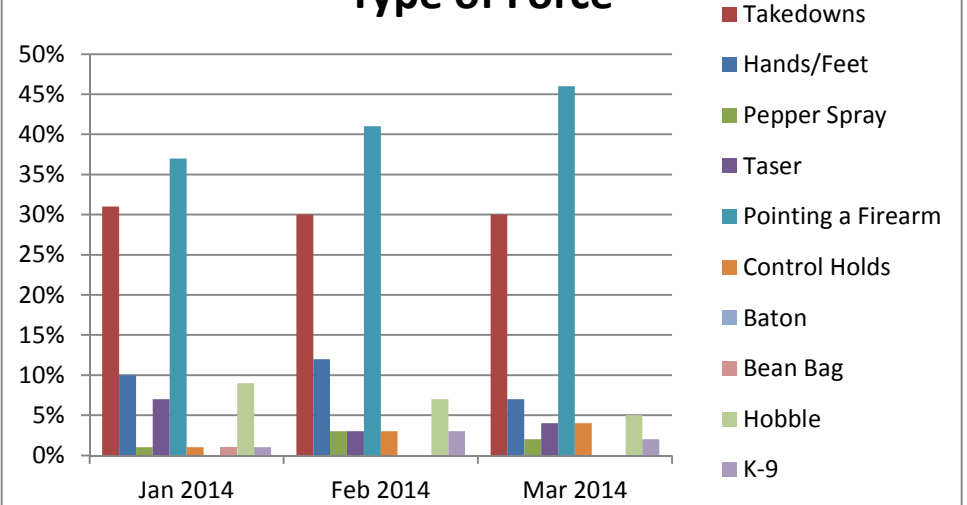

Portland Police Bureau Force Data Summary
January – March 2014

FDCRs Written

Type of Force

Officer Precinct

Subject of Force