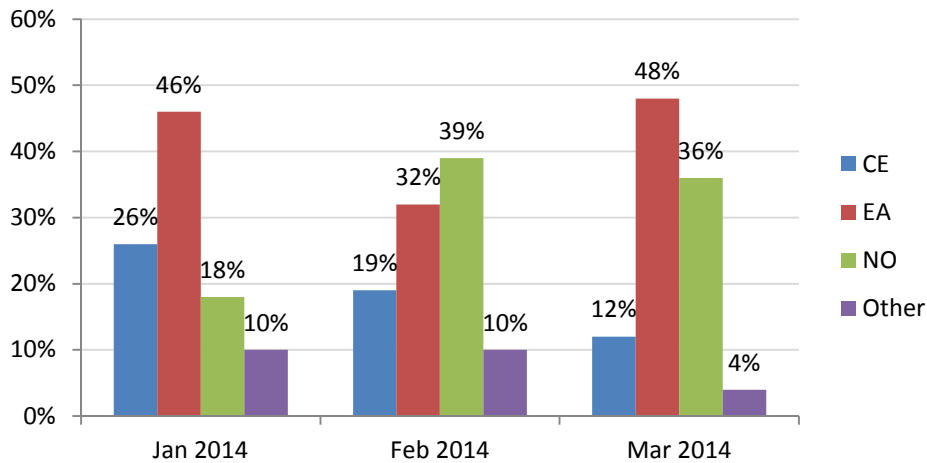

Portland Police Bureau Force Data Summary
January – March 2014

FDCRs Written

Type of Force

Officer Precinct

Subject of Force