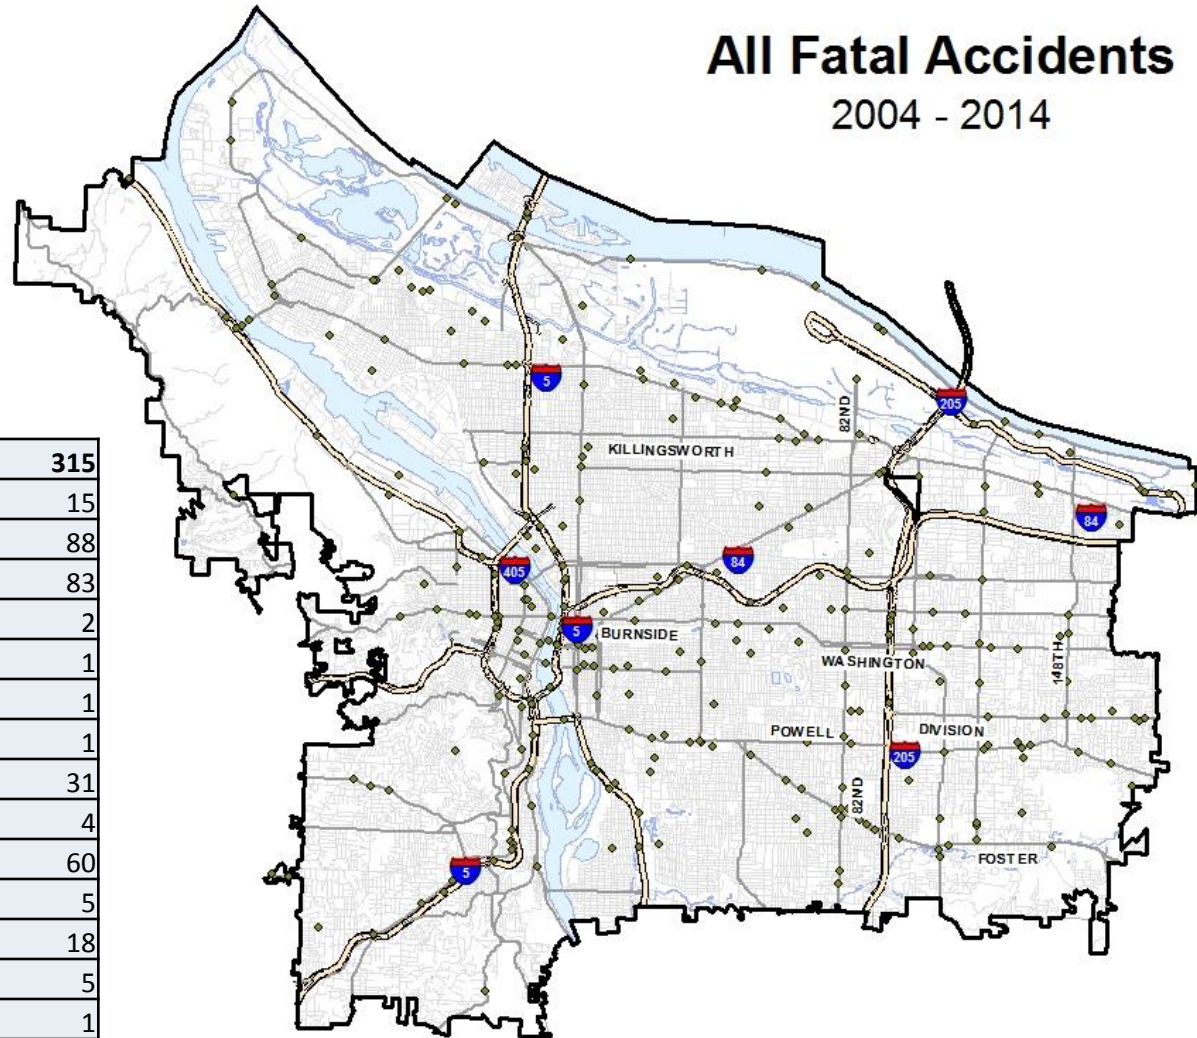

Portland Police Bureau  
Crime Analysis Unit

**All Fatal Accidents**  
2004 - 2014

<b>TOTALS</b>	<b>315</b>
BICYCLE	15
OTHER MV	88
PED	83
TRAIN	2
UNSPECIFIED	1
FALLEN TREE	1
FALL FROM BUS	1
FIXED OBJECT	31
OVERTURN	4
RAN OFF ROAD	60
HIT AND RUN – BICYCLE	5
HIT AND RUN – PED	18
HIT AND RUN – VEH	5
HIT AND RUN – MTRCYCLE	1