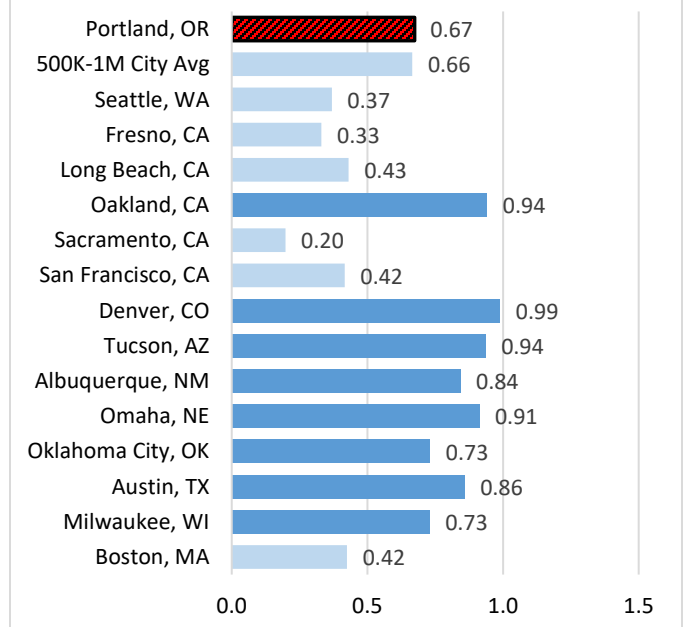

### FBI 2017 Part I Crime Comparison

Portland had below average reported violent crime (murder, rape, robbery, & aggravated assault) and above average reported property crime (burglary, larceny, & motor vehicle theft) in 2017 when compared to the average crime rate for similarly sized cities (500,000 – 999,999). The charts below provide a comparison of Portland’s reported crime rate to other select cities and the average for similarly sized cities (500,000 – 999,999). Crimes rates represent reported crimes per 1,000 population. Data sourced from the Federal Bureau of Investigations Uniform Crime Report (UCR) Program - Crime in the United States 2017.

### Part I Violent Index Crimes

FBI 2017 Part I Murder Rate

FBI 2017 Part I Rape Rate

FBI 2017 Part I Robbery Rate

FBI 2017 Part I Aggravated Assault Rate