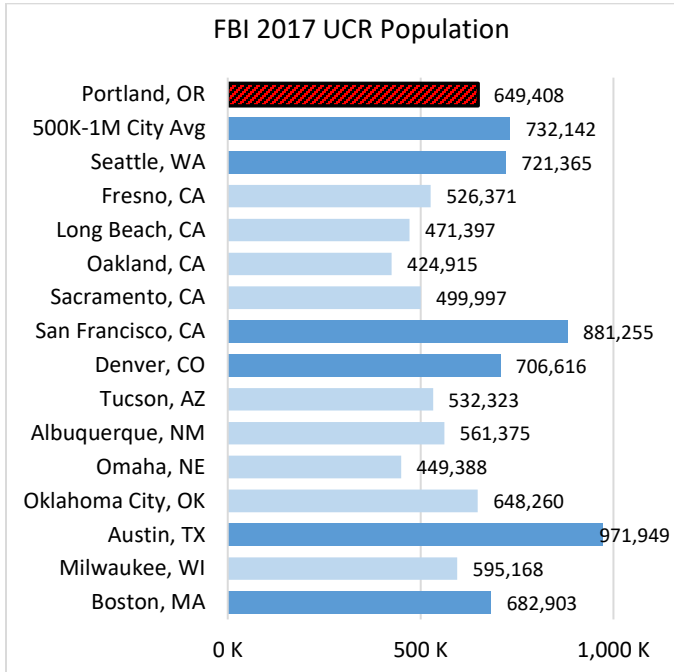

### FBI 2017 Part I Crime Comparison

Portland had below average reported violent crime (murder, rape, robbery, & aggravated assault) and above average reported property crime (burglary, larceny, & motor vehicle theft) in 2017 when compared to the average crime rate for similarly sized cities (500,000 – 999,999). The charts below provide a comparison of Portland’s reported crime rate to other select cities and the average for similarly sized cities (500,000 – 999,999). Crimes rates represent reported crimes per 1,000 population. Data sourced from the Federal Bureau of Investigations Uniform Crime Report (UCR) Program - Crime in the United States 2017.