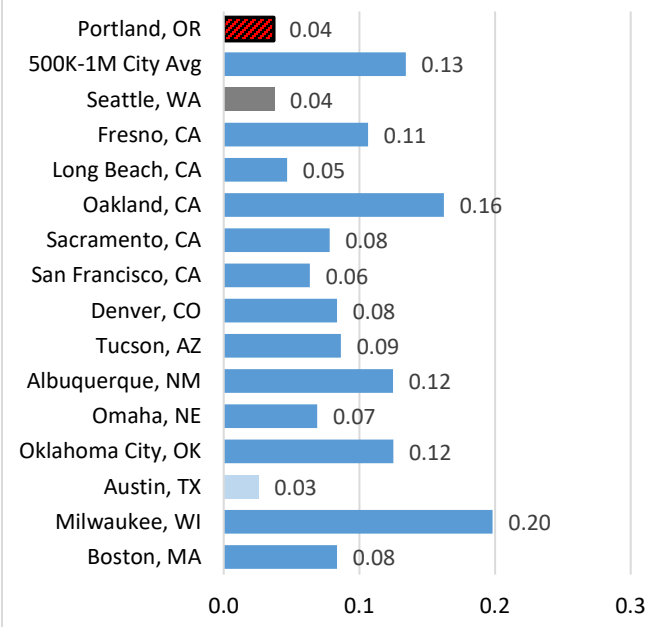

Portland Police Bureau

Strategic Services Division

Part I Violent Index Crimes

FBI 2017 Part I Murder Rate