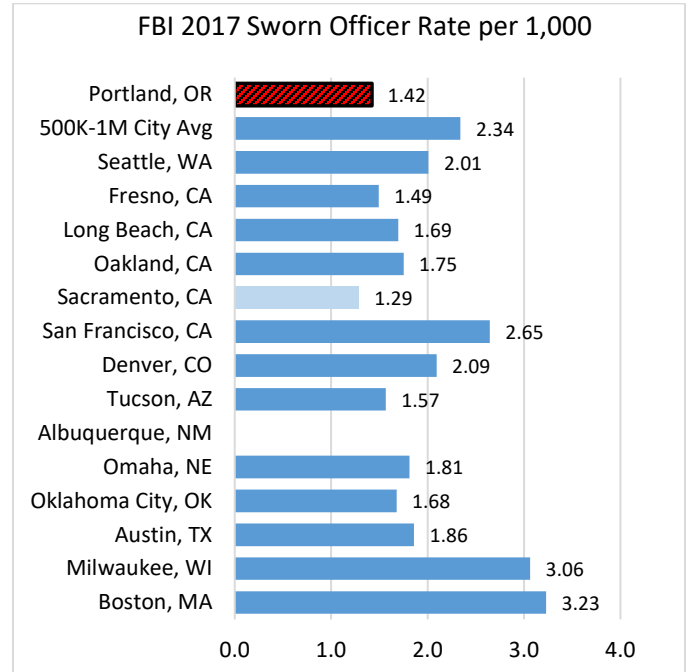

### FBI 2017 Part I Crime Comparison

Portland had below average reported violent crime (murder, rape, robbery, & aggravated assault) and above average reported property crime (burglary, larceny, & motor vehicle theft) in 2017 when compared to the average crime rate for similarly sized cities (500,000 – 999,999). The charts below provide a comparison of Portland’s reported crime rate to other select cities and the average for similarly sized cities (500,000 – 999,999). Crimes rates represent reported crimes per 1,000 population. Data sourced from the Federal Bureau of Investigations Uniform Crime Report (UCR) Program - Crime in the United States 2017.