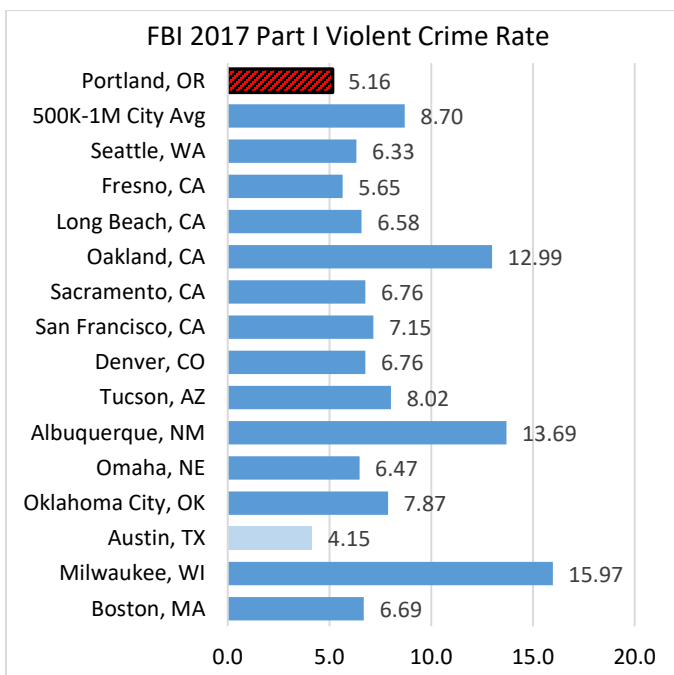

### FBI 2017 Part I Crime Comparison

Portland had below average reported violent crime (murder, rape, robbery, & aggravated assault) and above average reported property crime (burglary, larceny, & motor vehicle theft) in 2017 when compared to the average crime rate for similarly sized cities (500,000 – 999,999). The charts below provide a comparison of Portland’s reported crime rate to other select cities and the average for similarly sized cities (500,000 – 999,999). Crimes rates represent reported crimes per 1,000 population. Data sourced from the Federal Bureau of Investigations Uniform Crime Report (UCR) Program - Crime in the United States 2017.