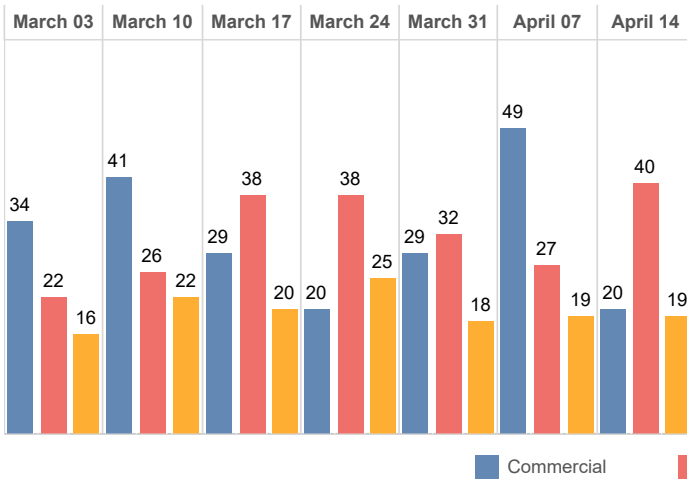

Burglary Comparison

Burglary Offenses by Week - 2019

Burglary Offenses by Week - 2020

Commercial Burglary Offenses by Week

February 2 - April 20, 2020 (full weeks only)

Commercial Burglary Offenses by Neighborhood

Most-Burglarized Neighborhoods (Commercial)

March 1 - April 20, 2020

Downtown	25
Hazelwood	24
Northwest	20
Centennial	17
Buckman West	14
Pearl	14
Eliot	11
Parkrose	9
Creston-Kenilworth	8
Cully	8

Burglary statistics on this page include larcenies where the suspect was previously trespassed.