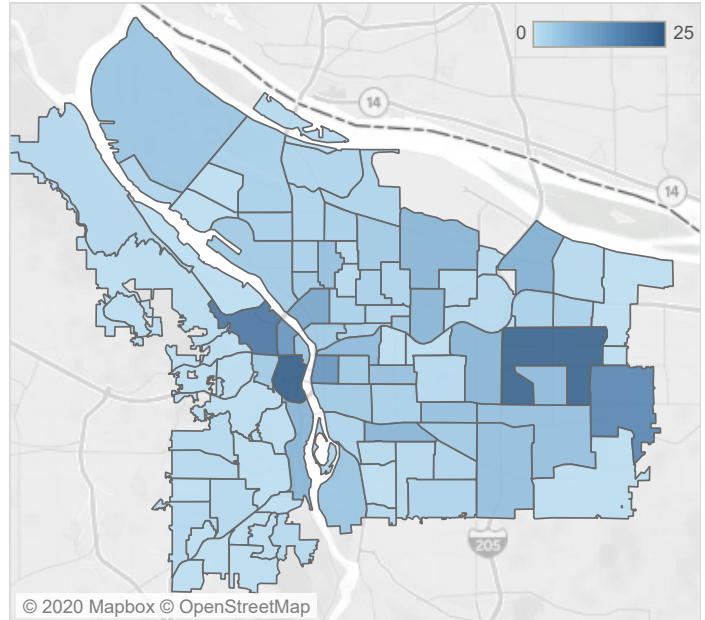

March 1 - April 20, 2020

Most-Burglarized Commercial Location Types

March 1 - April 20, 2020

Other/Unknown	62
Bar/Restaurant/Nightclub	61
Specialty Store	44
Commercial/Office Building	30
Department/Discount Store	28
Convenience Store	26
Grocery/Supermarket	17
Parking/Drop Lot/Garage	11
Construction Site	10
Service/Gas Station	6

Most-Burglarized Neighborhoods (Commercial)

March 1 - April 20, 2020

Downtown	25
Hazelwood	24
Northwest	20
Centennial	17
Buckman West	14
Pearl	14
Eliot	11
Parkrose	9
Creston-Kenilworth	8
Cully	8

Burglary statistics on this page include larcenies where the suspect was previously trespassed.