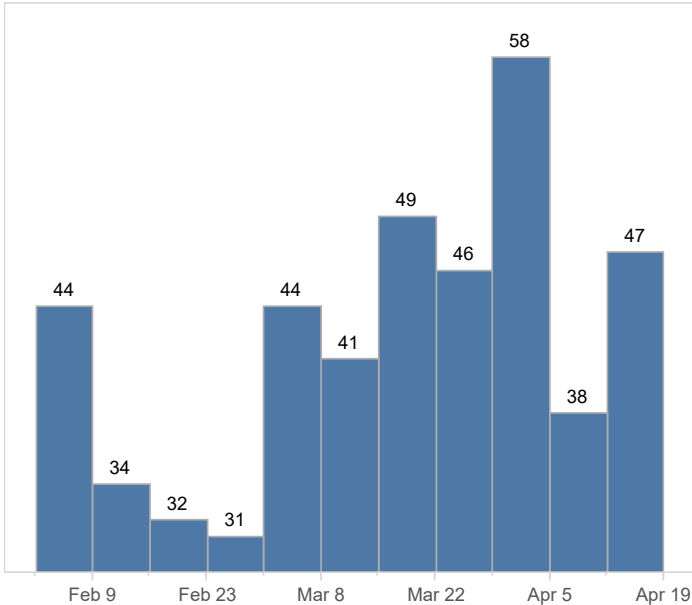

Burglary Comparison

Burglary Offenses by Week - 2019

Burglary Offenses by Week - 2020

Commercial Burglary Offenses by Week

February 2 - April 20, 2020 (full weeks only)

Commercial Burglary Offenses by Neighborhood

Most-Burglarized Neighborhoods (Commercial)

March 1 - April 20, 2020

Downtown	25
Hazelwood	24
Northwest	20
Centennial	17
Buckman West	14
Pearl	14
Eliot	11
Parkrose	9
Creston-Kenilworth	8
Cully	8

Burglary statistics on this page include larcenies where the suspect was previously trespassed.