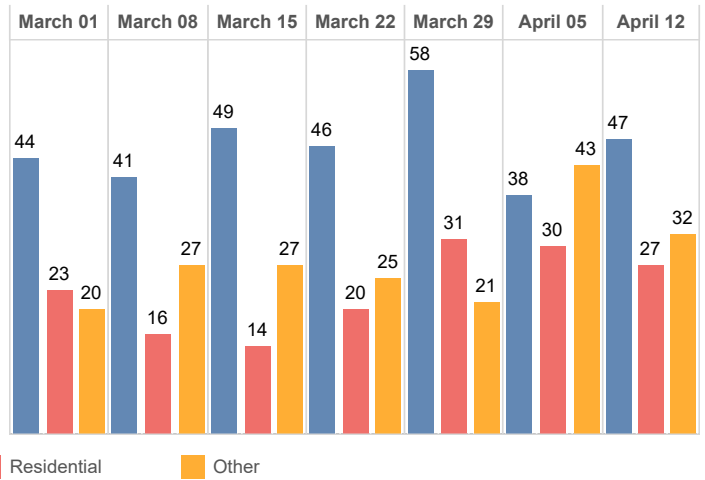

Burglary Comparison

Burglary Offenses by Week - 2019

Burglary Offenses by Week - 2020

Commercial Burglary Offenses by Week

February 2 - April 20, 2020 (full weeks only)

Commercial Burglary Offenses by Neighborhood