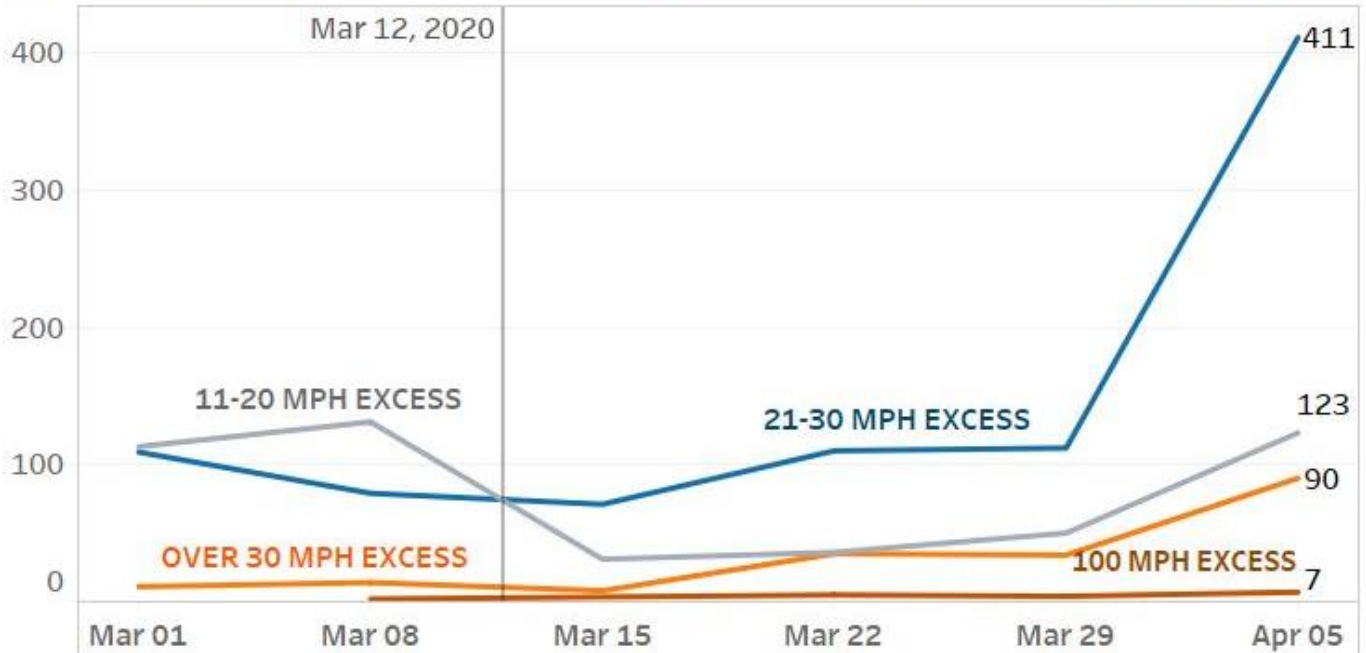

Careless/Reckless Distracted Signal Disregard Speeding Other

*Dates listed above represent one full week beginning on the listed date.

PORTLAND POLICE BUREAU STRATEGIC SERVICES DIVISION

SUMMARY OF TRAFFIC DIVISION SPEEDING VIOLATIONS

SPEEDING SEVERITY VIOLATIONS

Citations and warnings categorized by speeding severity issued by PPB Traffic Division by week.

*Dates listed above represent one full week beginning on the listed date.
 Statistics current as of 4/15/2020. Subject to change as additional information becomes available.