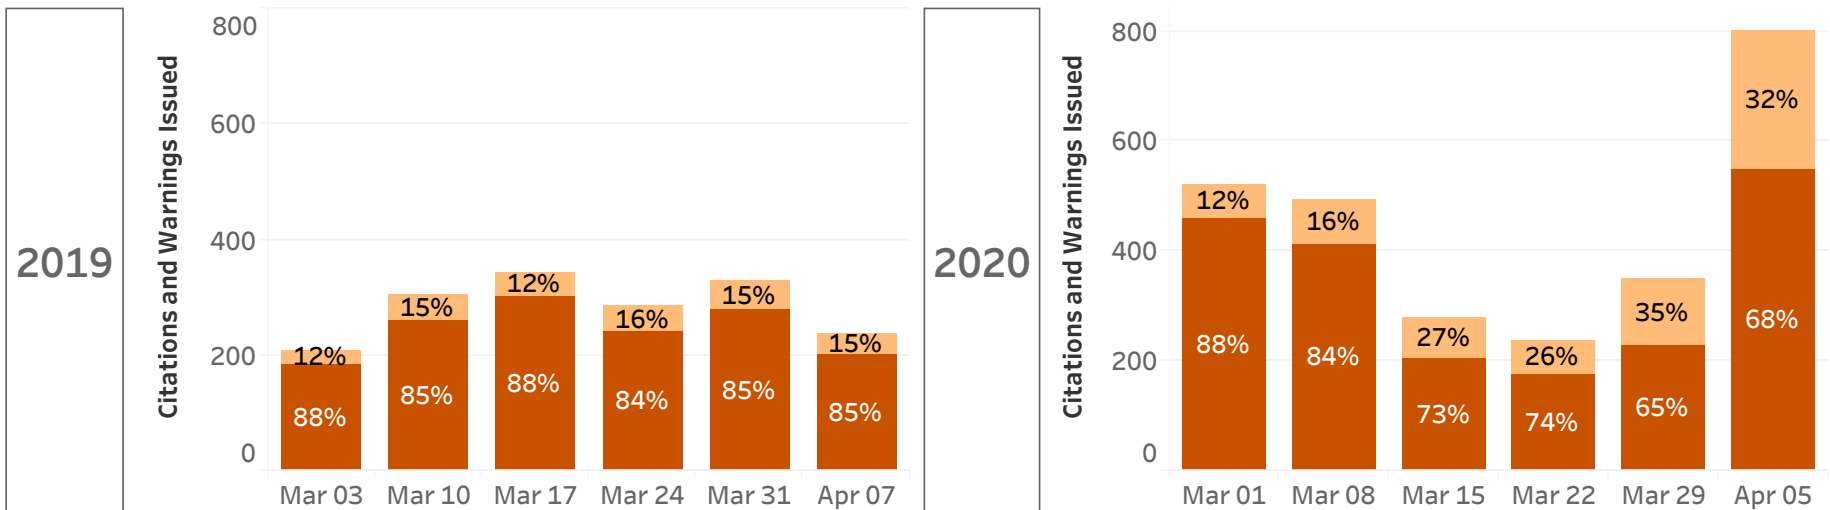

PORTLAND POLICE BUREAU STRATEGIC SERVICES DIVISION

TRAFFIC CRASH CALLS FOR SERVICE

Injury
Non-Injury/Other

Traffic crash calls dispatched to police officers with the proportion of injury and non-injury/other calls by week. A police officer may not have responded at-scene.

TRAFFIC CITATION AND WARNING ACTIVITY

Warning
Citation

Unique citations and warnings issued by PPB Traffic Division with the proportion of each by week.

*Dates listed above represent one full week beginning on the listed date.