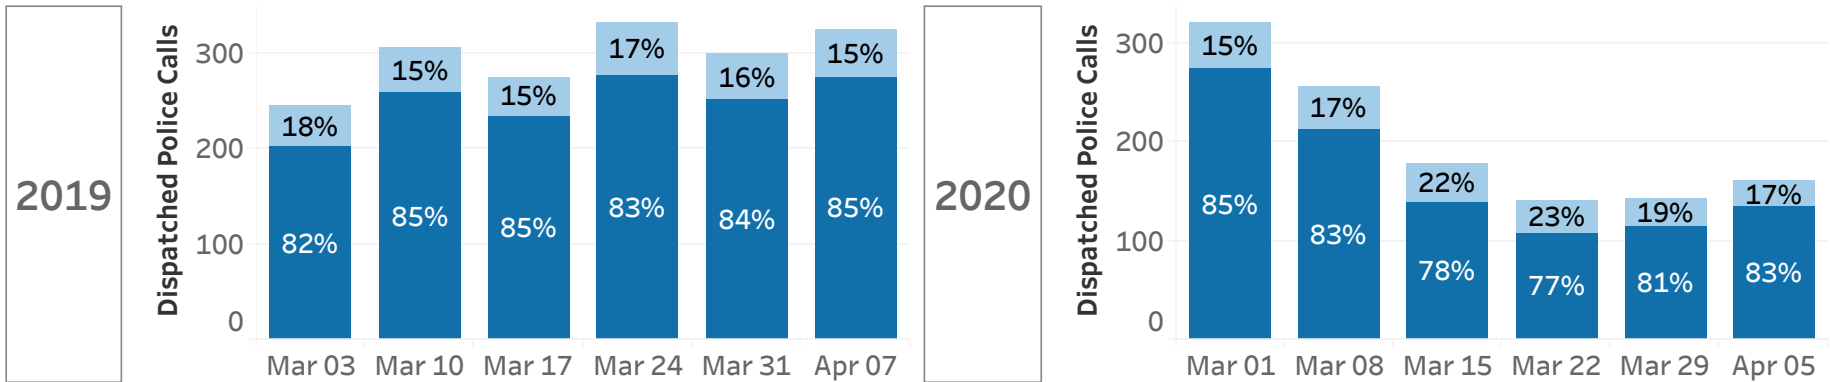

PORTLAND POLICE BUREAU STRATEGIC SERVICES DIVISION

TRAFFIC CRASH CALLS FOR SERVICE

Injury
Non-Injury/Other

Traffic crash calls dispatched to police officers with the proportion of injury and non-injury/other calls by week. A police officer may not have responded at-scene.

TRAFFIC CITATION AND WARNING ACTIVITY

Warning
Citation

Unique citations and warnings issued by PPB Traffic Division with the proportion of each by week.

*Dates listed above represent one full week beginning on the listed date.