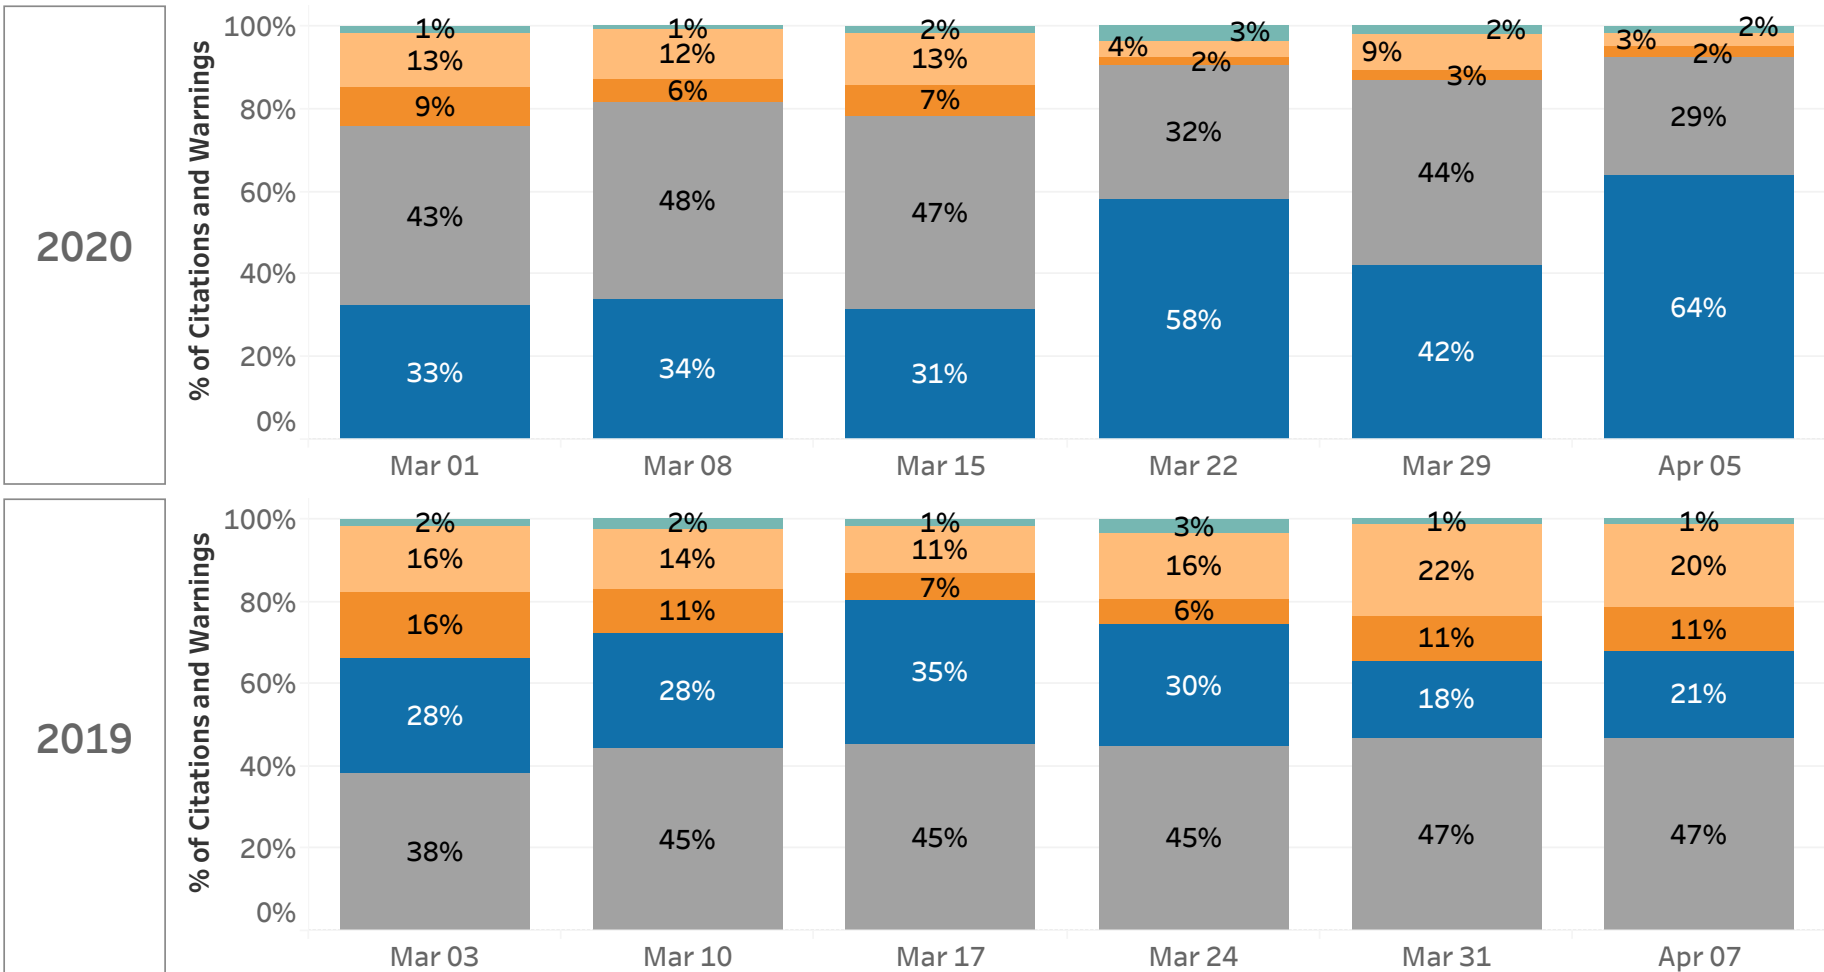

PORTLAND POLICE BUREAU STRATEGIC SERVICES DIVISION

PROPORTION OF DANGEROUS DRIVING VIOLATIONS ISSUED

The proportion of citations and warnings issued by PPB Traffic Division that make up the specified dangerous driving categories by week. The "Other" category combines all other violations issued.

Careless/Reckless   Distracted   Signal Disregard   Speeding   Other

*Dates listed above represent one full week beginning on the listed date.