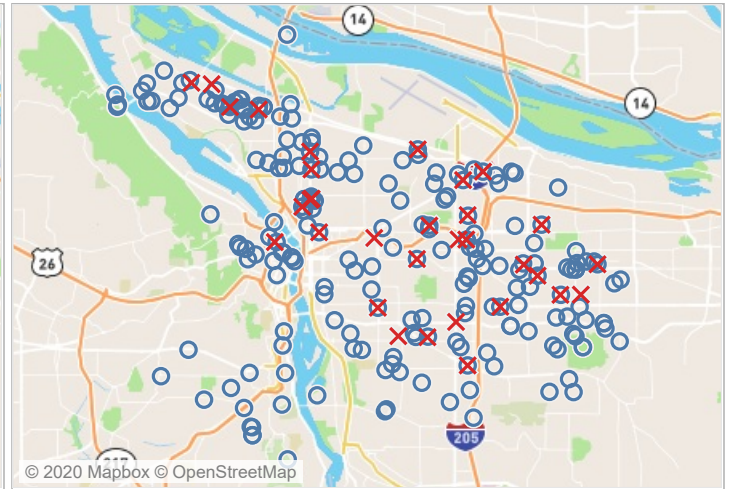

COVID-19 Gun Violence Trends

FOR OFFICIAL USE ONLY - DO NOT DISTRIBUTE

Pre-COVID Executive Order: 2/6/2020 - 3/11/2020

Post-COVID Executive Order: 3/12/2020 - 4/12/2020

Call & Incident Locations

Incidents Compared Pre/Post Executive Order

2020 Week-to-Week Shooting Trends