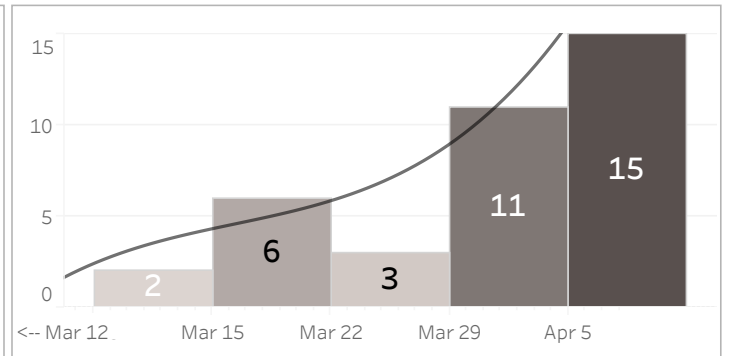

COVID-19 Gun Violence Trends

FOR OFFICIAL USE ONLY - DO NOT DISTRIBUTE

Pre-COVID Executive Order: 2/6/2020 - 3/11/2020

Post-COVID Executive Order: 3/12/2020 - 4/12/2020

Call & Incident Locations

Incidents Compared Pre/Post Executive Order

2020 Week-to-Week Shooting Trends