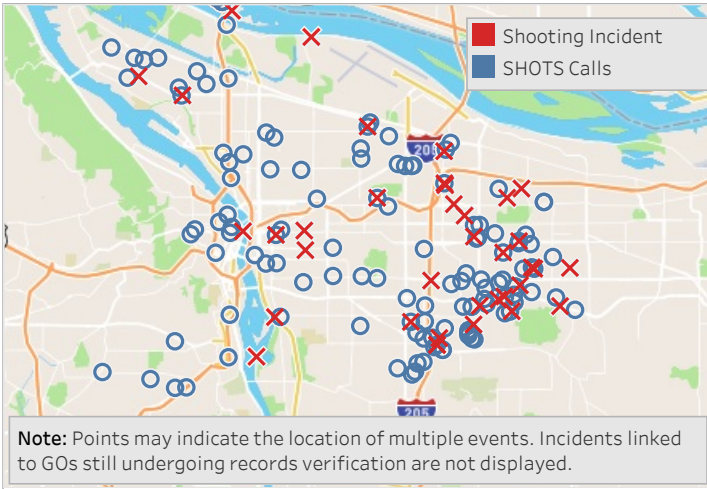

COVID-19 Gun Violence Trends

FOR OFFICIAL USE ONLY - DO NOT DISTRIBUTE

Pre-COVID Executive Order: 2/6/2020 - 3/11/2020

Post-COVID Executive Order: 3/12/2020 - 4/12/2020

Call & Incident Locations

Incidents Compared Pre/Post Executive Order

2020 Week-to-Week Shooting Trends