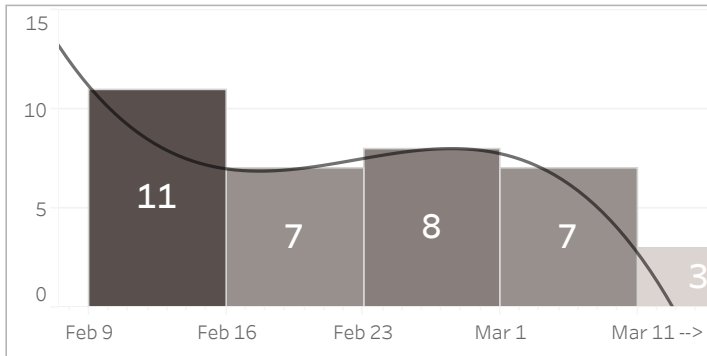

COVID-19 Gun Violence Trends

FOR OFFICIAL USE ONLY - DO NOT DISTRIBUTE

Pre-COVID Executive Order: 2/6/2020 - 3/11/2020

Post-COVID Executive Order: 3/12/2020 - 4/12/2020

Call & Incident Locations

Incidents Compared Pre/Post Executive Order

2020 Week-to-Week Shooting Trends