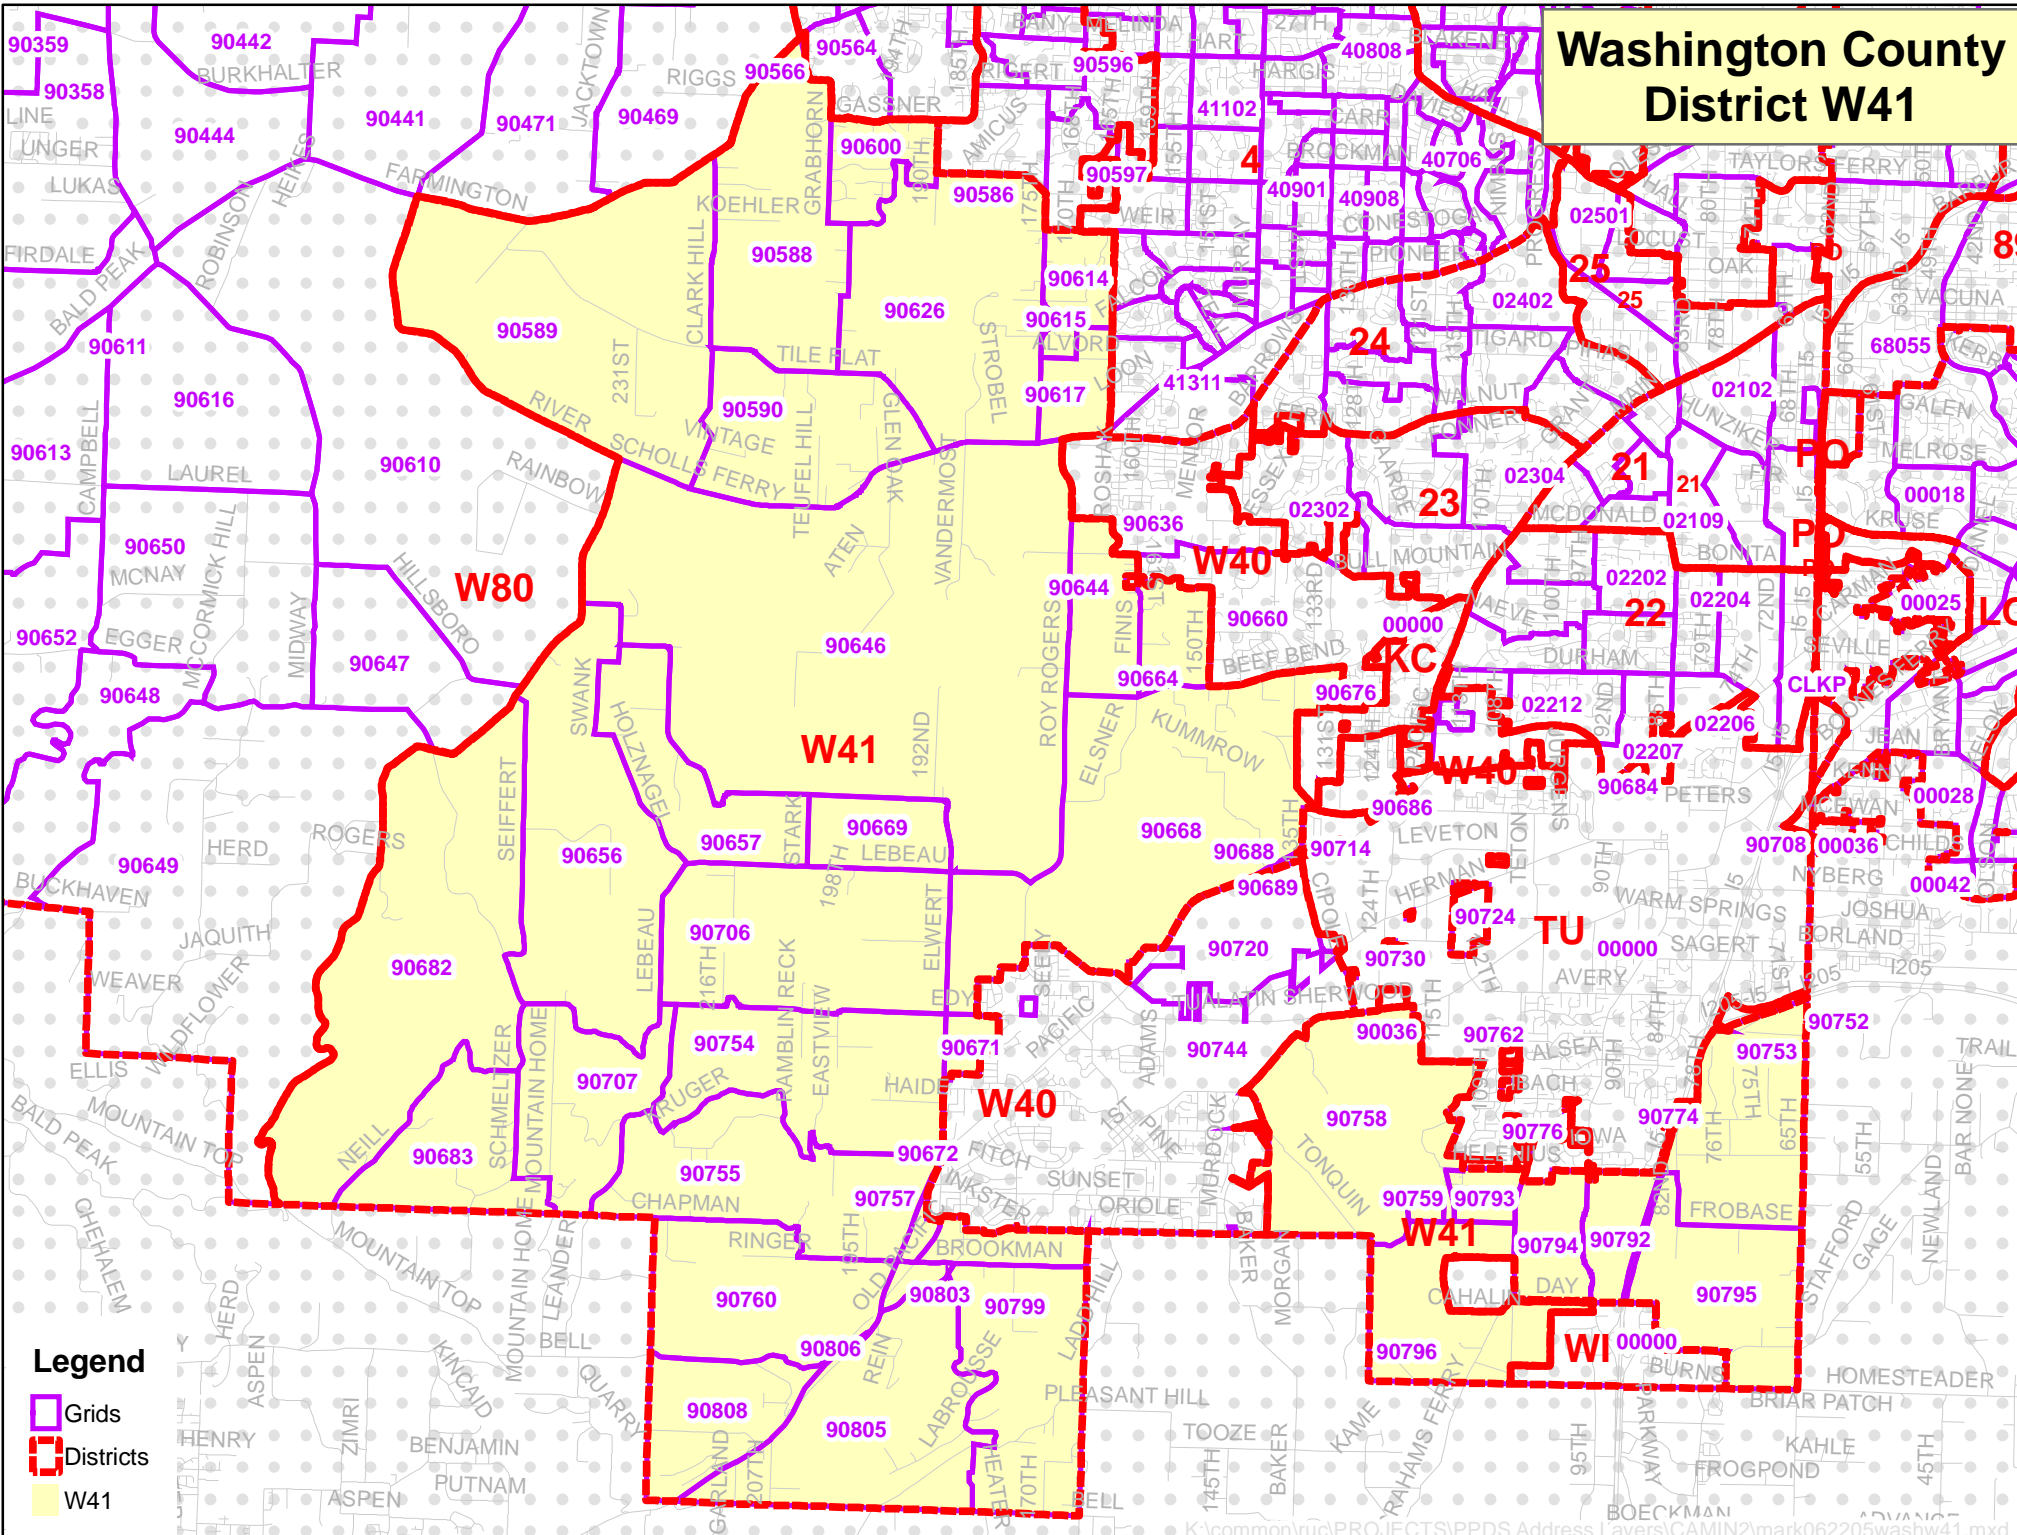

Washington County District W41

- Legend**
- Grids
 - Districts
 - W41