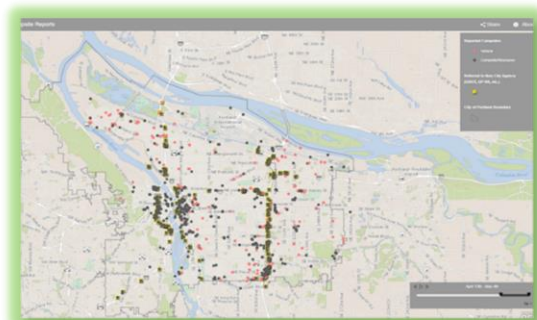

This week we received:

1072 new campsite reports identifying 129 active campsites throughout the City.

Of these reports:

- 281 were reports of people living in vehicles.

Due to COVID-19, HUCIRP has developed this protocol with regard to campsite cleanups:

<https://www.portlandoregon.gov/toolkit/article/756745>

**CLICK ON THE MAP ABOVE
TO SEE ALL LOCATIONS
REPORTED LAST WEEK**

**CLICK ON THE MAP BELOW TO
SEE ALL LOCATIONS
REPORTED IN THE LAST 12
WEEKS**

Homelessness/Urban Camping Impact Reduction Program Update:

Last week we cleaned the following locations*:

**locations listed in italics indicate trash/debris/biohazards removal only*

- *NW 1st and Flanders*
- *NW 16th and Quimby*
- *NW 3rd and Flanders-Glisan*

- *PCT N Lombard - Fessenden*
- *N Russel and Commercial*
- *265 N Hancock*
- *401 N Thompson and I-5SB*
- *N Williams and Stanton*

This week we are cleaning the following locations:

- 7500 N Richmond
- Pier 99
- Delta Park-North
- N Union Ct
- N Gertz and MLK
- 109 N Gertz Rd

- NW 2nd-4th from Flanders-Glisan
- NW 6th and Irving
- I-405 SB from Glisan-Everett
- NW 21st and Reed
- NW 2nd and Couch
- West Steel Bridge