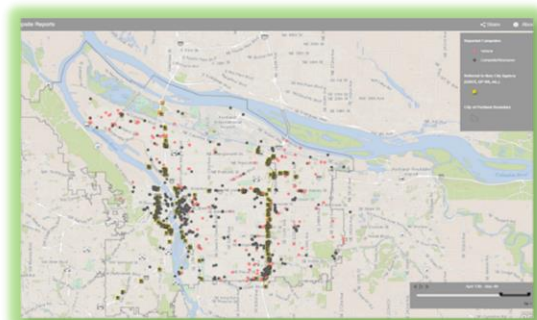

### Of these reports:

- 389 were reports of people living in vehicles.

Due to COVID-19, HUCIRP has developed this protocol with regard to campsite cleanups:

<https://www.portlandoregon.gov/toolkit/article/756745>

**CLICK ON THE MAP ABOVE  
TO SEE ALL LOCATIONS  
REPORTED LAST WEEK**

**CLICK ON THE MAP BELOW TO  
SEE ALL LOCATIONS  
REPORTED IN THE LAST 12  
WEEKS**

## Last week we cleaned the following locations\*:

*\*locations listed in italics indicate trash/debris/biohazards removal only*

- NW 2nd-4th from Flanders-Glisan

- *Delta Park*
- *Delta Park-North I-5 NB*
- *10910 N Denver-I-5 N MLK Offramp*
- *2416 N Flint*

## This week we are cleaning the following locations:

- N Union Ct
- 109 N Gertz Rd
- 1200 N River st
- N Gertz and MLK
- I-5 NB and Rosa Parks

- NE 21st and Pacific
- NE 28th and Holladay
- Big Four Corners
- 10420 NE Klickitat
- Columbia Slough Trail near NE 138th
- Cross Levee-West
- NE 6th and Halsey
- 2200 NE 71st Street
- NE 71st and Broadway
- NE 2nd - 3rd and Schuyler St