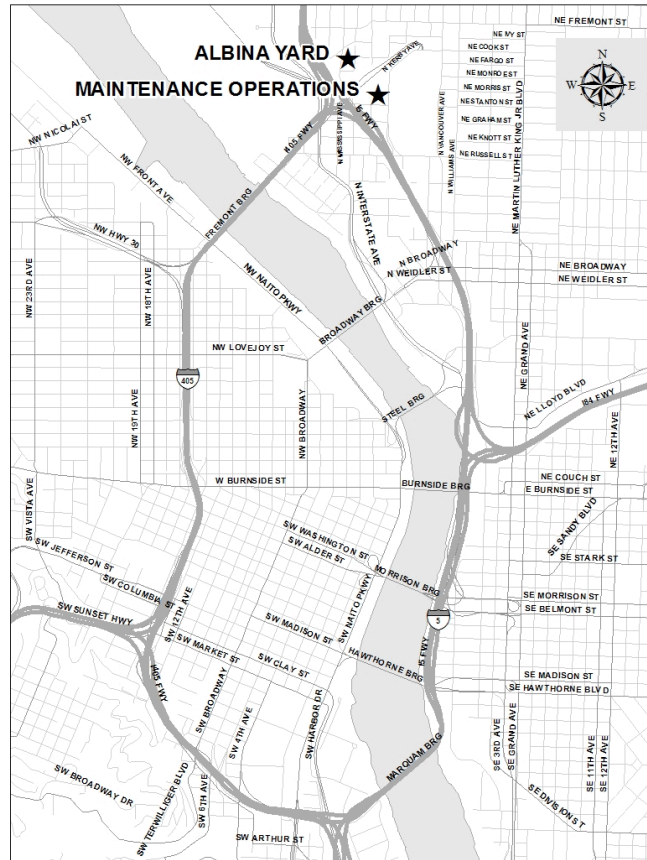

Directions to

Albina Yard, Maintenance Operations Group

3150 N Mississippi Avenue Portland, Oregon 97227

Biking Directions

From the north

- Travel south N. Vancouver Ave.
- Right on N. Alberta Avenue.
- Left on N. Albina Avenue.
- Continue on to N. Mississippi Avenue.
- Left on N. Fargo Street, our building will be straight ahead.

From the south

- Travel north on Eastbank Esplanade.
- Continue on to Interstate Avenue.
- Turn Right on N. Mississippi Avenue. Stay on N. Mississippi Avenue.
- Right on N. Fargo Street, our building will be straight ahead.

From the west

- Cross the Willamette River on the Broadway Bridge.
- Continue on to N. Broadway; Continue on to N. Weilder Avenue.
- Turn Left on to N. Williams Avenue.
- Left on N. Graham Street.
- Right on N. Mississippi Avenue, stay on N. Mississippi Avenue.
- Right on N. Fargo Street, our building will be straight ahead.

From the east

- Travel East on N.E. Tillamook.
- Right on N.E. 57th Avenue.
- Left on N.E. Alameda Street
- Left on N.E. Wisteria Drive.
- Left on N.E. 43rd Avenue.
- Right on N.E. Knott Street
- Left on N. Stanton Street.
- Right on to N.E. 7th Avenue.
- Left on to N.E. Stanton Street.
- Right on to N. Williams Avenue.
- Left on N. Fremont Street.