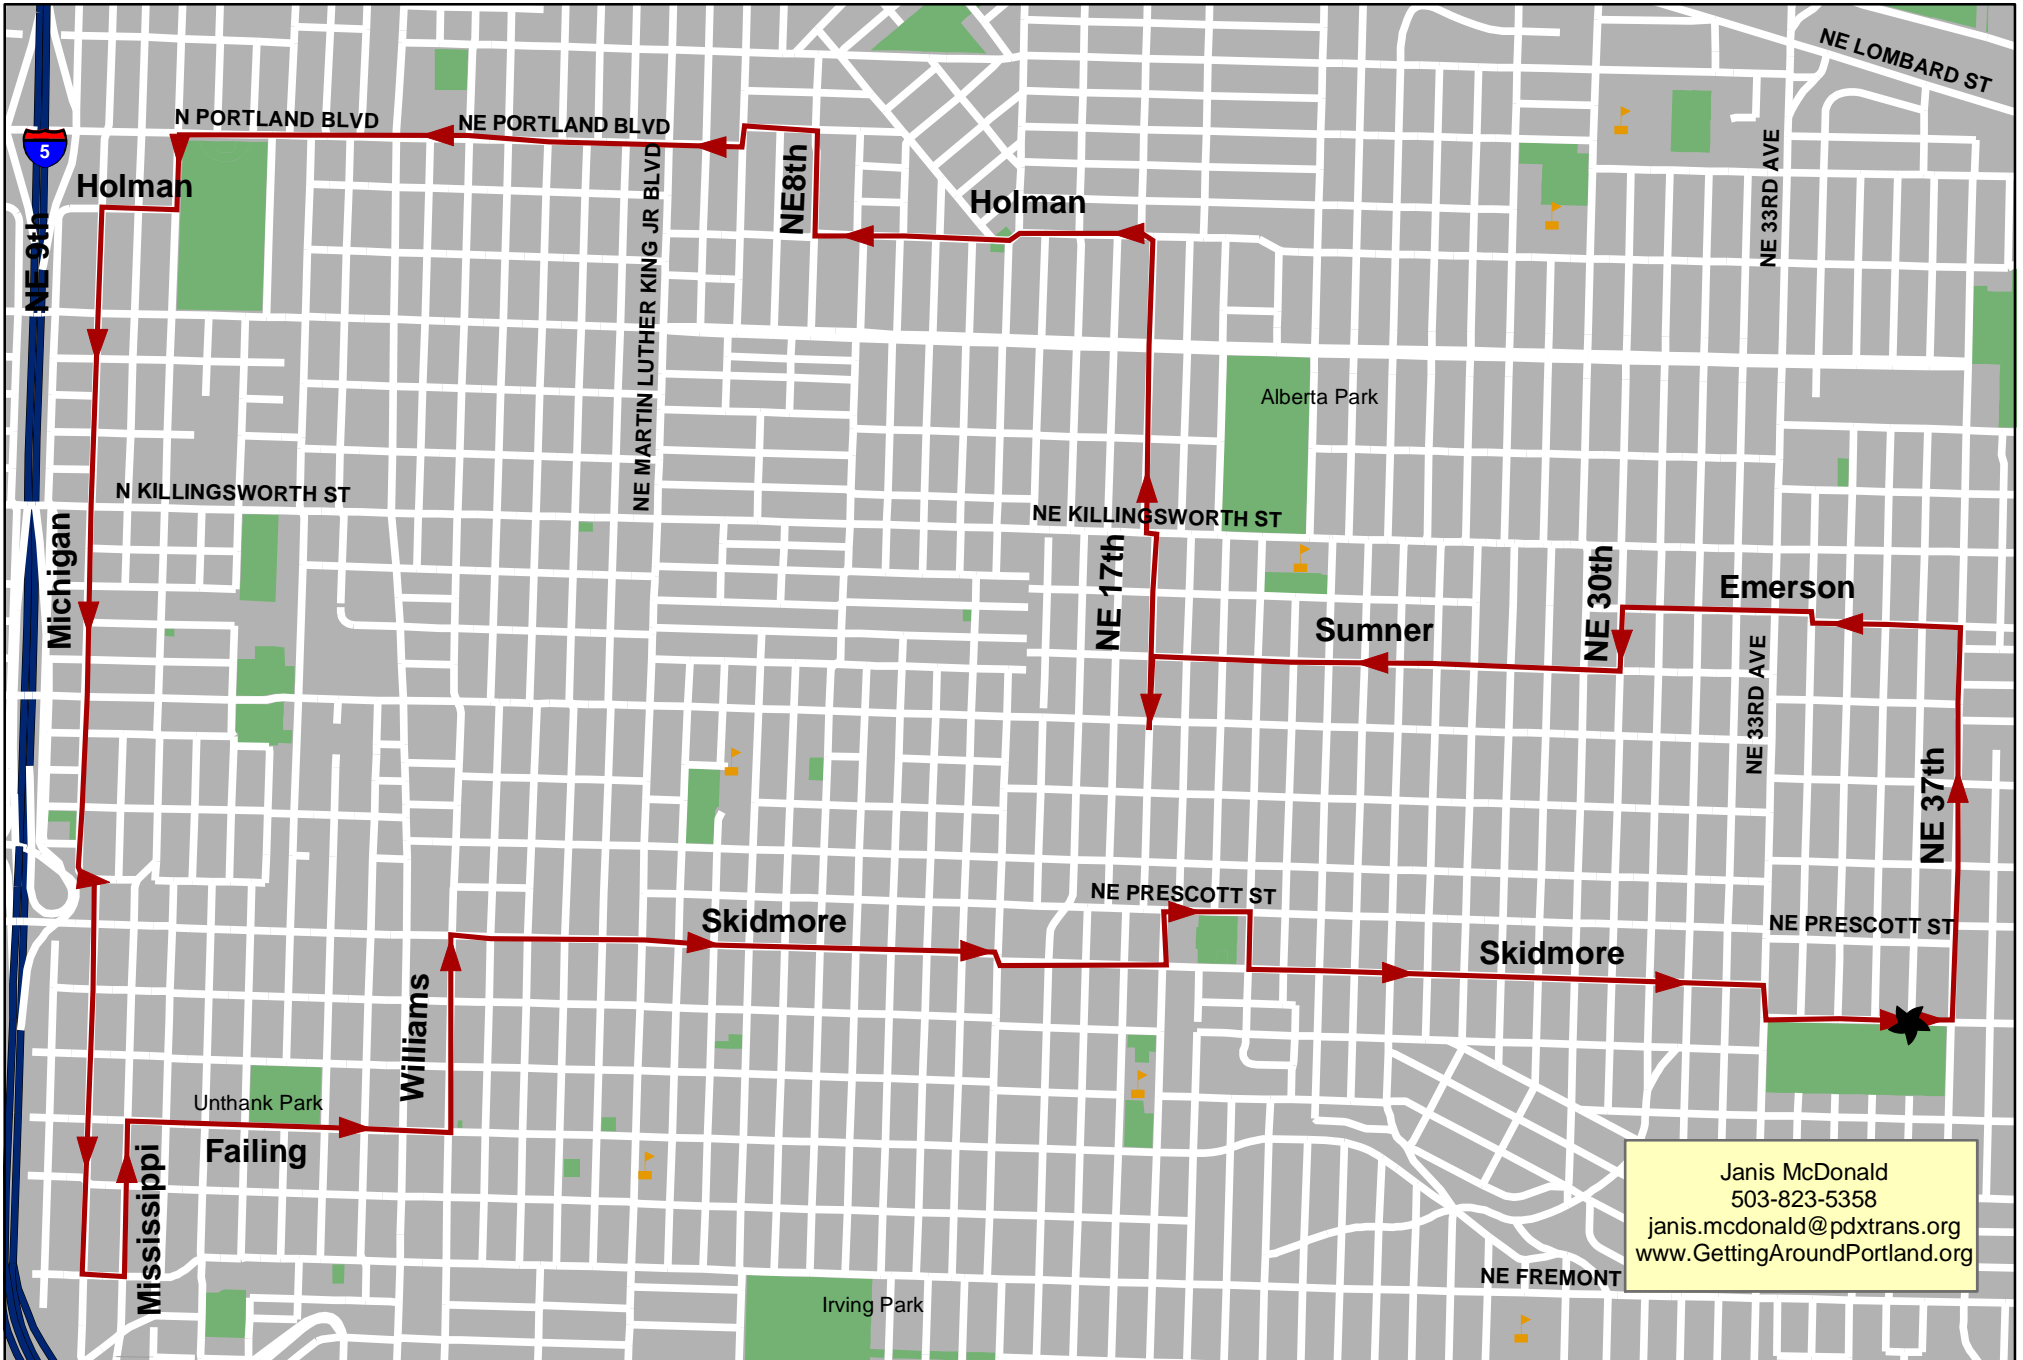

Wilshire Park - Going Green

Janis McDonald
503-823-5358
janis.mcdonald@pdxtrans.org
www.GettingAroundPortland.org