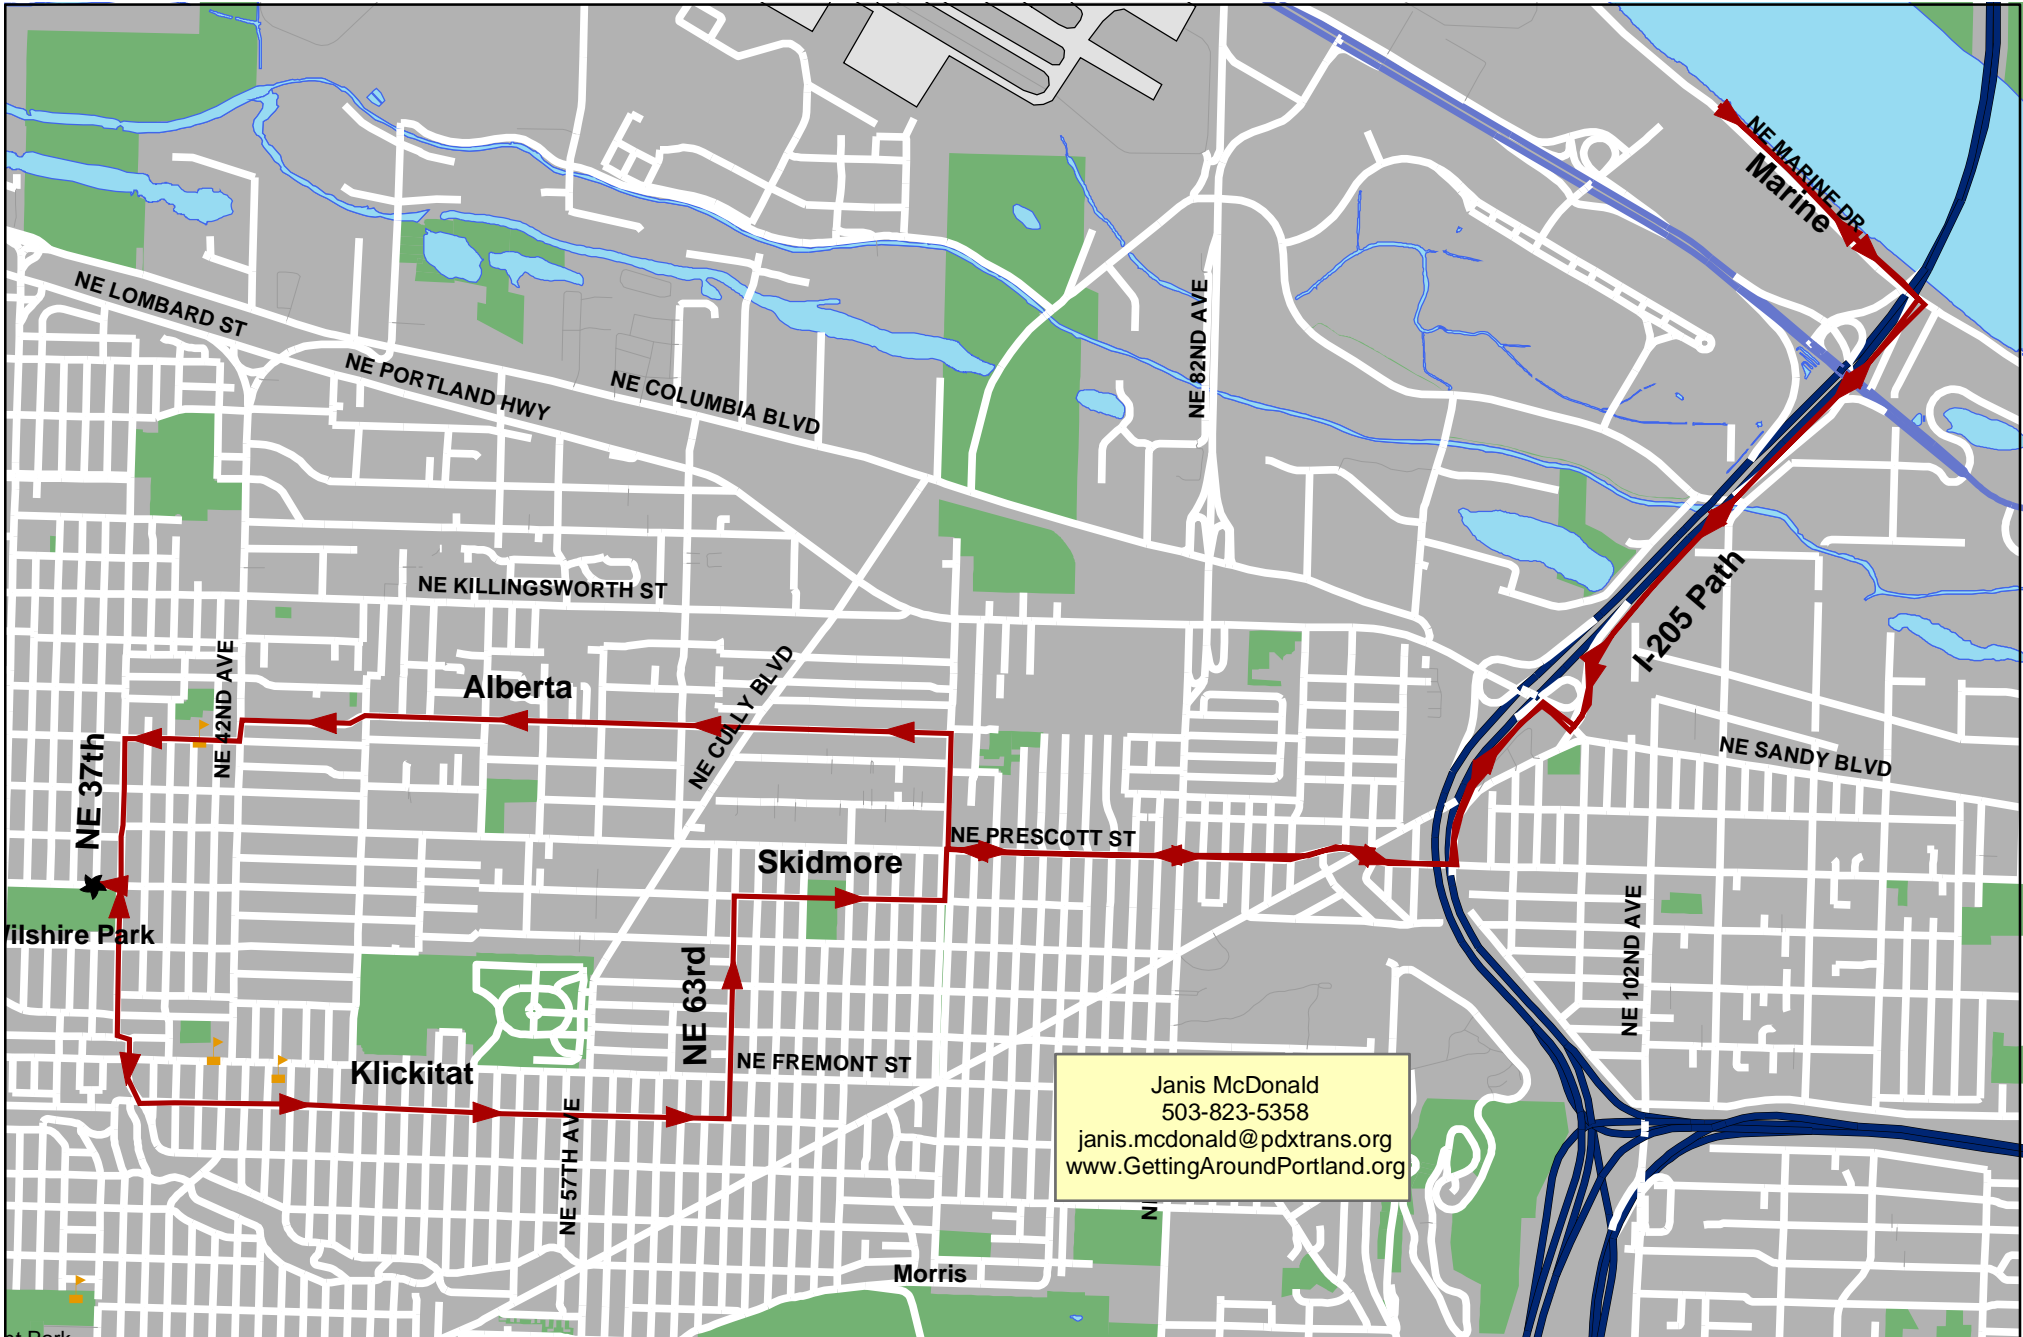

Wilshire Park to Marine Drive

Janis McDonald
503-823-5358
janis.mcdonald@pdxtrans.org
www.GettingAroundPortland.org