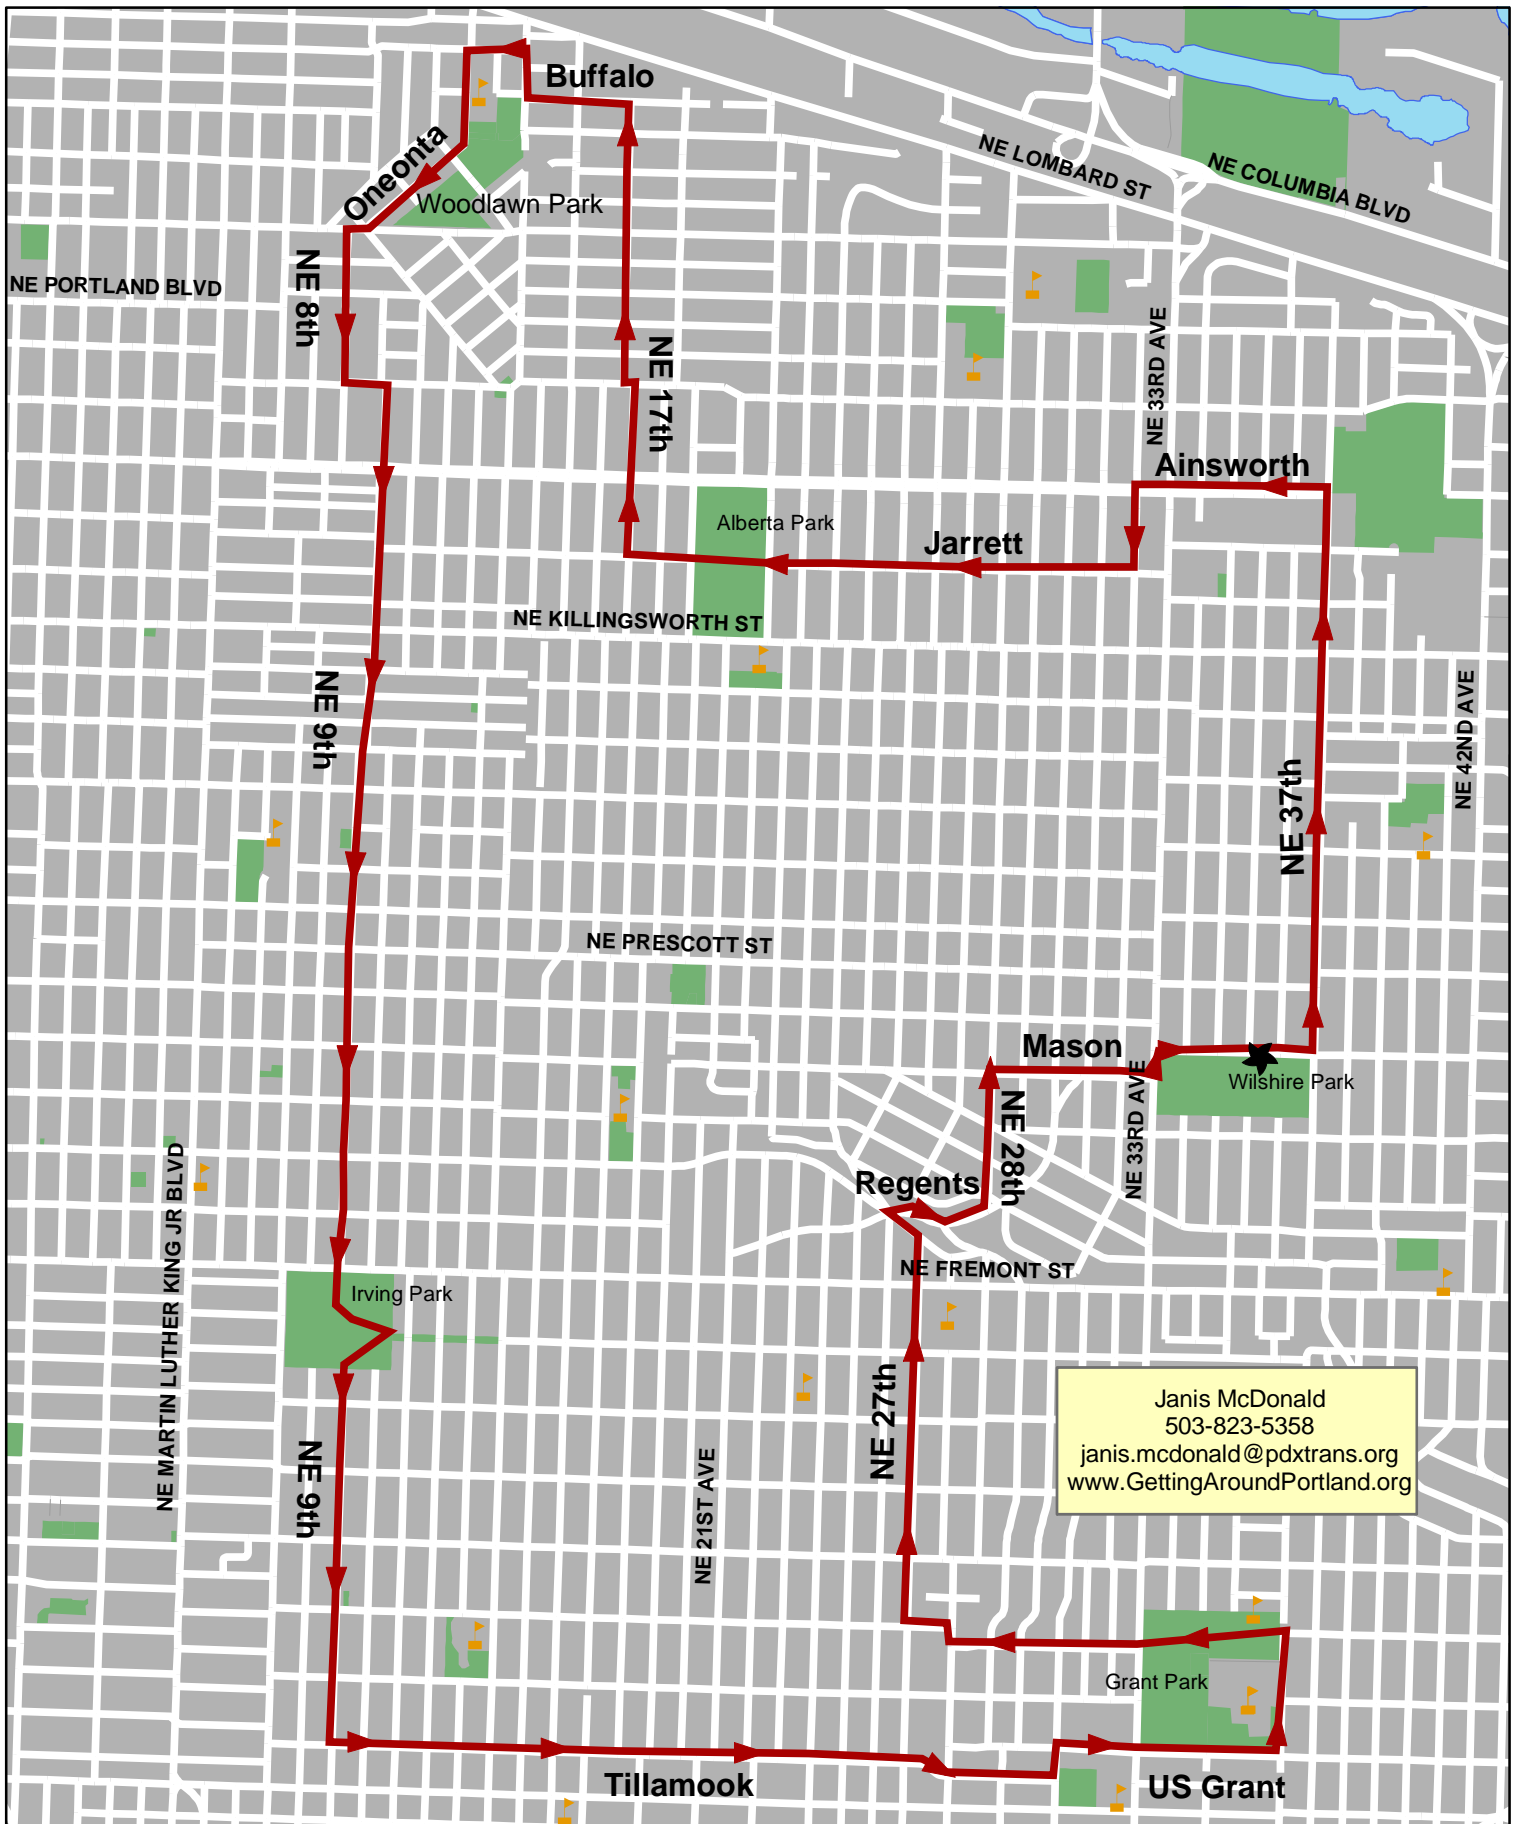

Wilshire Park - Parks of NE Portland

Janis McDonald
503-823-5358
janis.mcdonald@pdxtrans.org
www.GettingAroundPortland.org