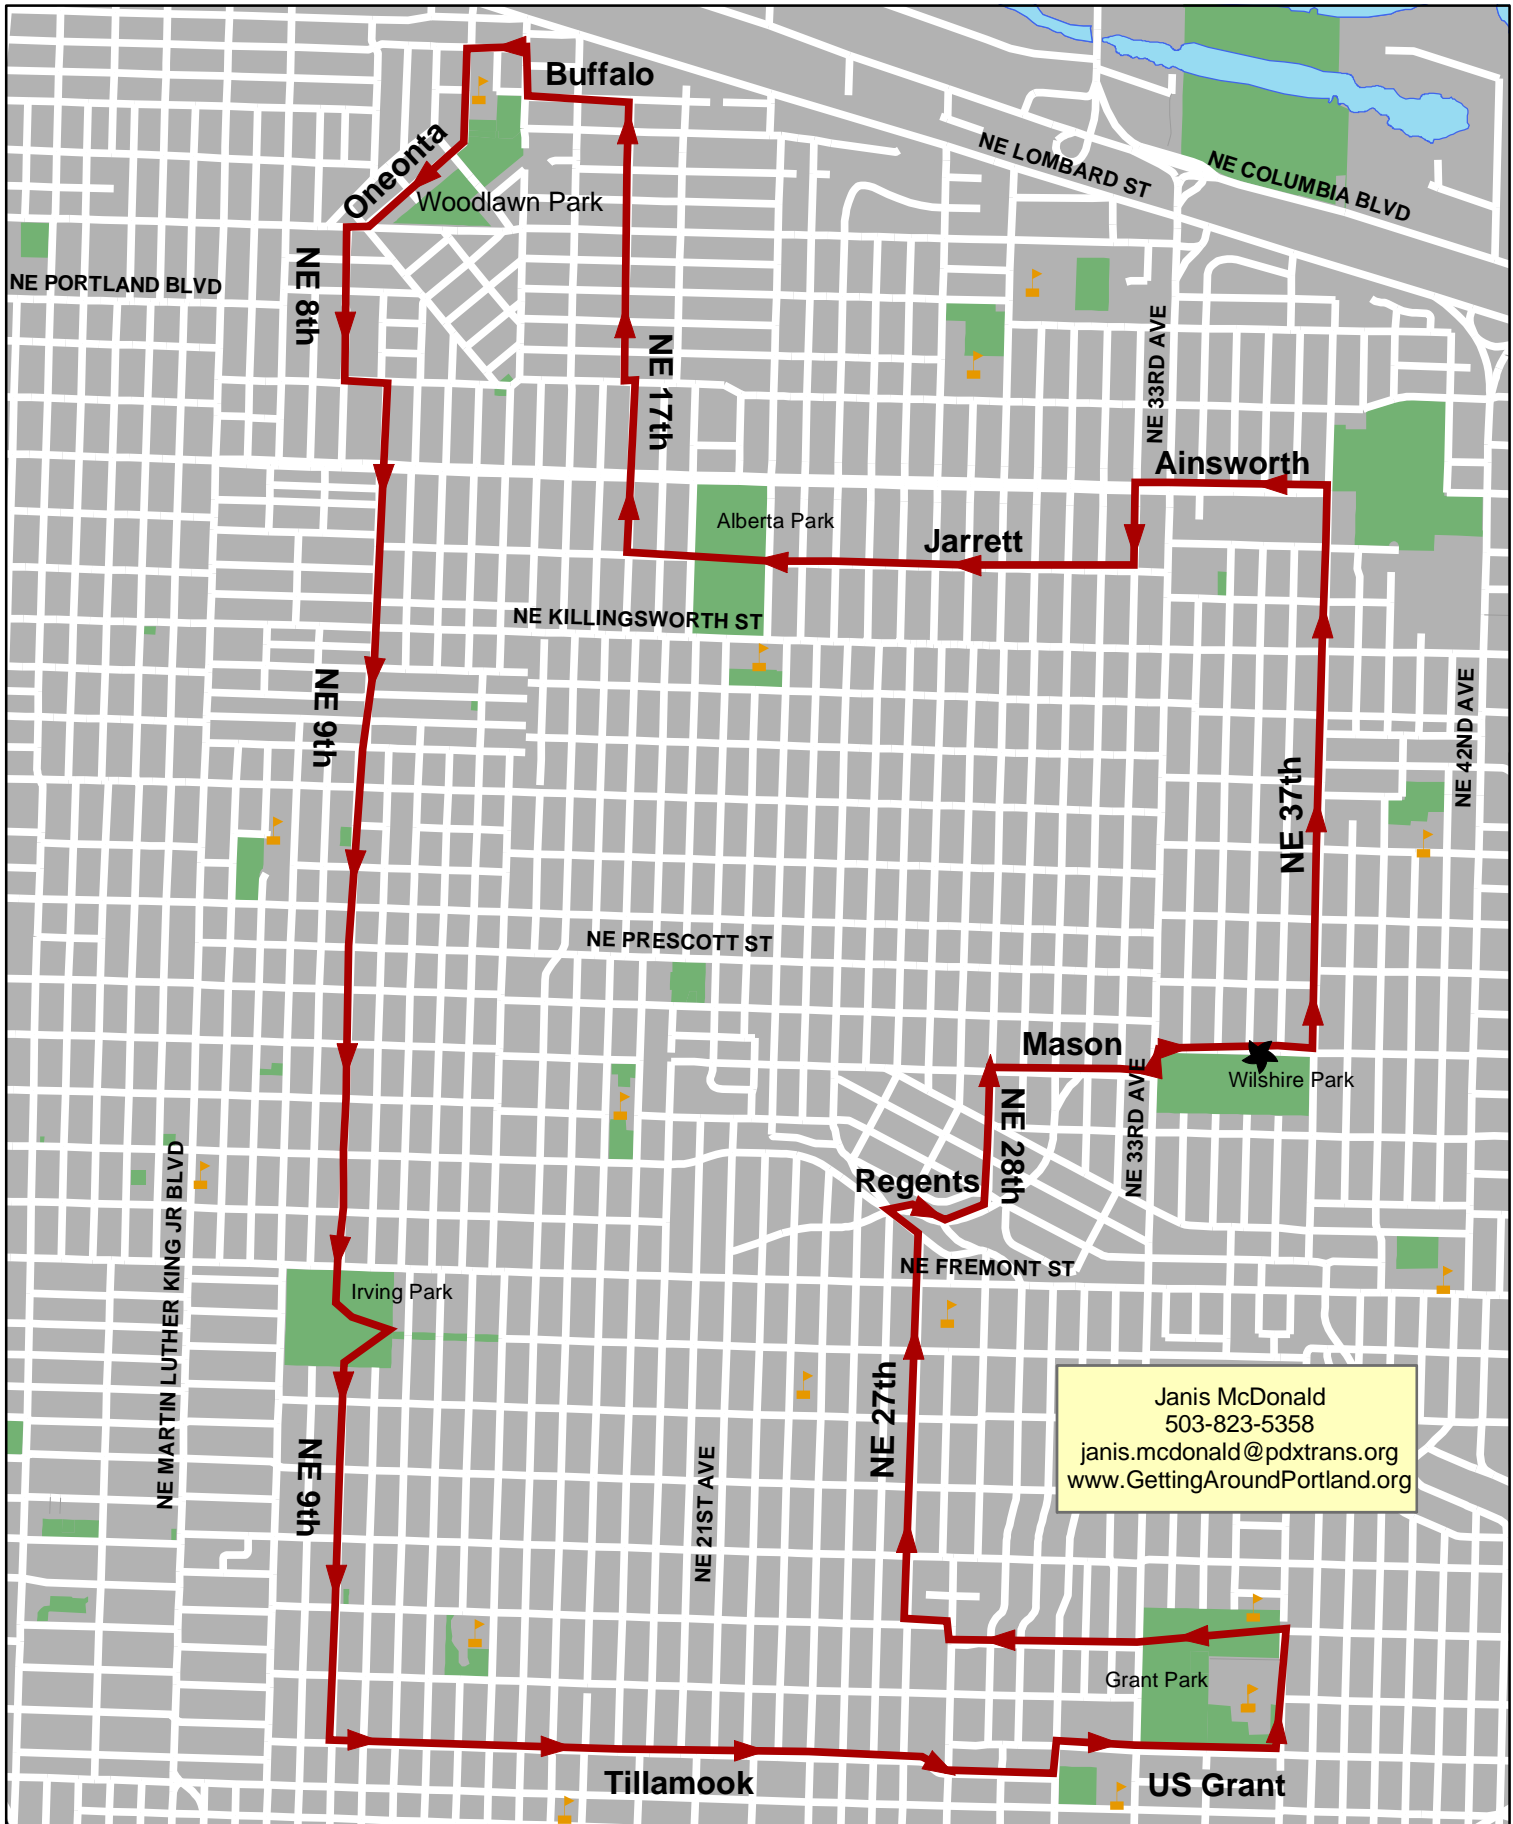

Wilshire Park - Parks of NE Portland

Janis McDonald
503-823-5358
janis.mcdonald@pdxtrans.org
www.GettingAroundPortland.org