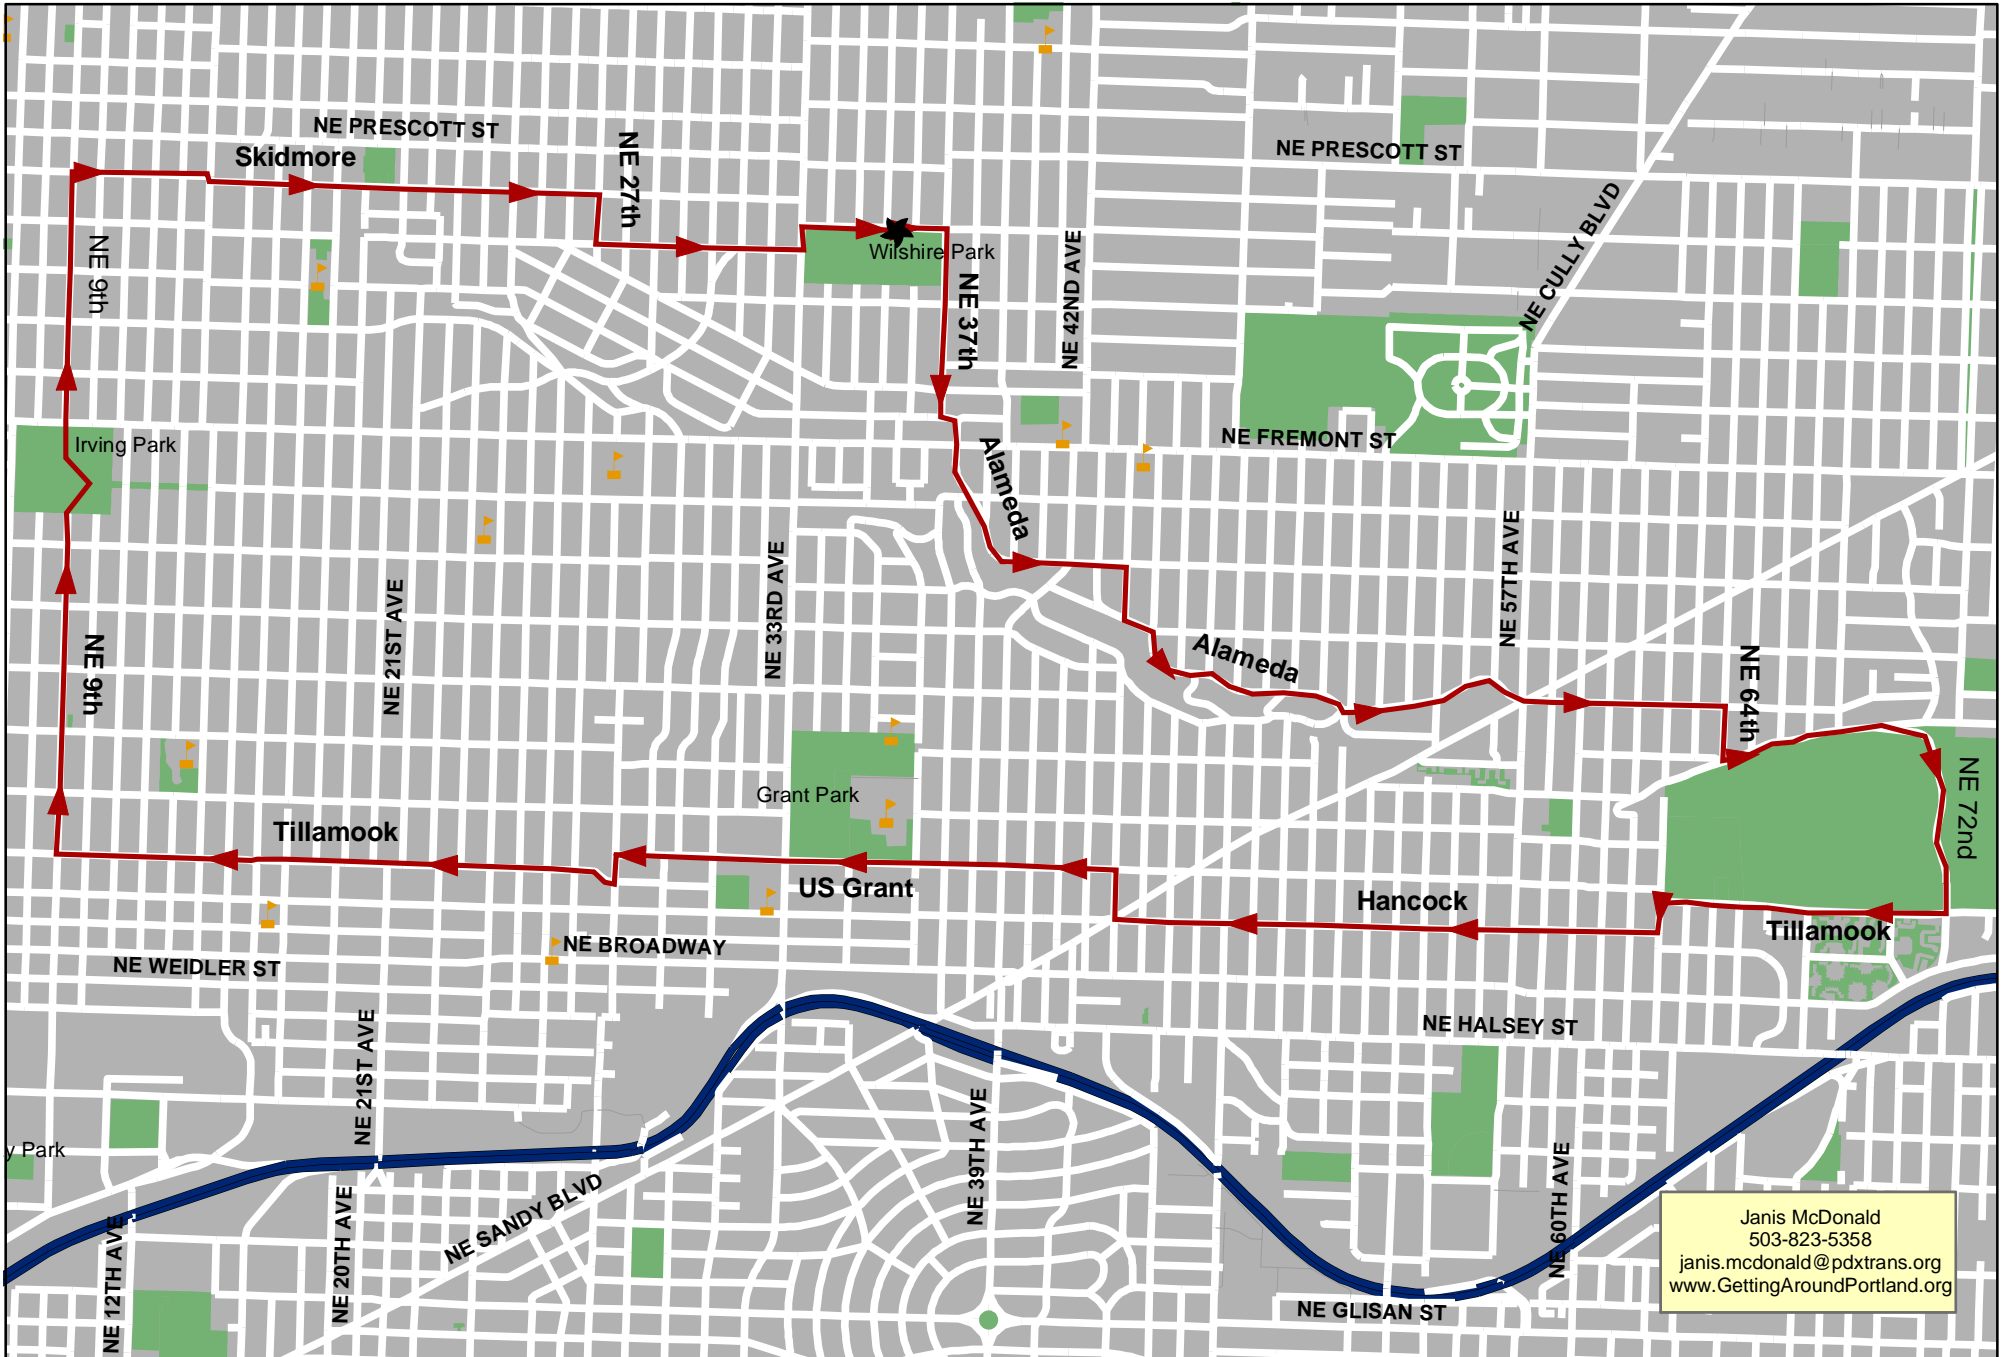

Wilshire Park - Ride the Ridge

Janis McDonald
503-823-5358
janis.mcdonald@pdxtrans.org
www.GettingAroundPortland.org

Women
ON BIKES