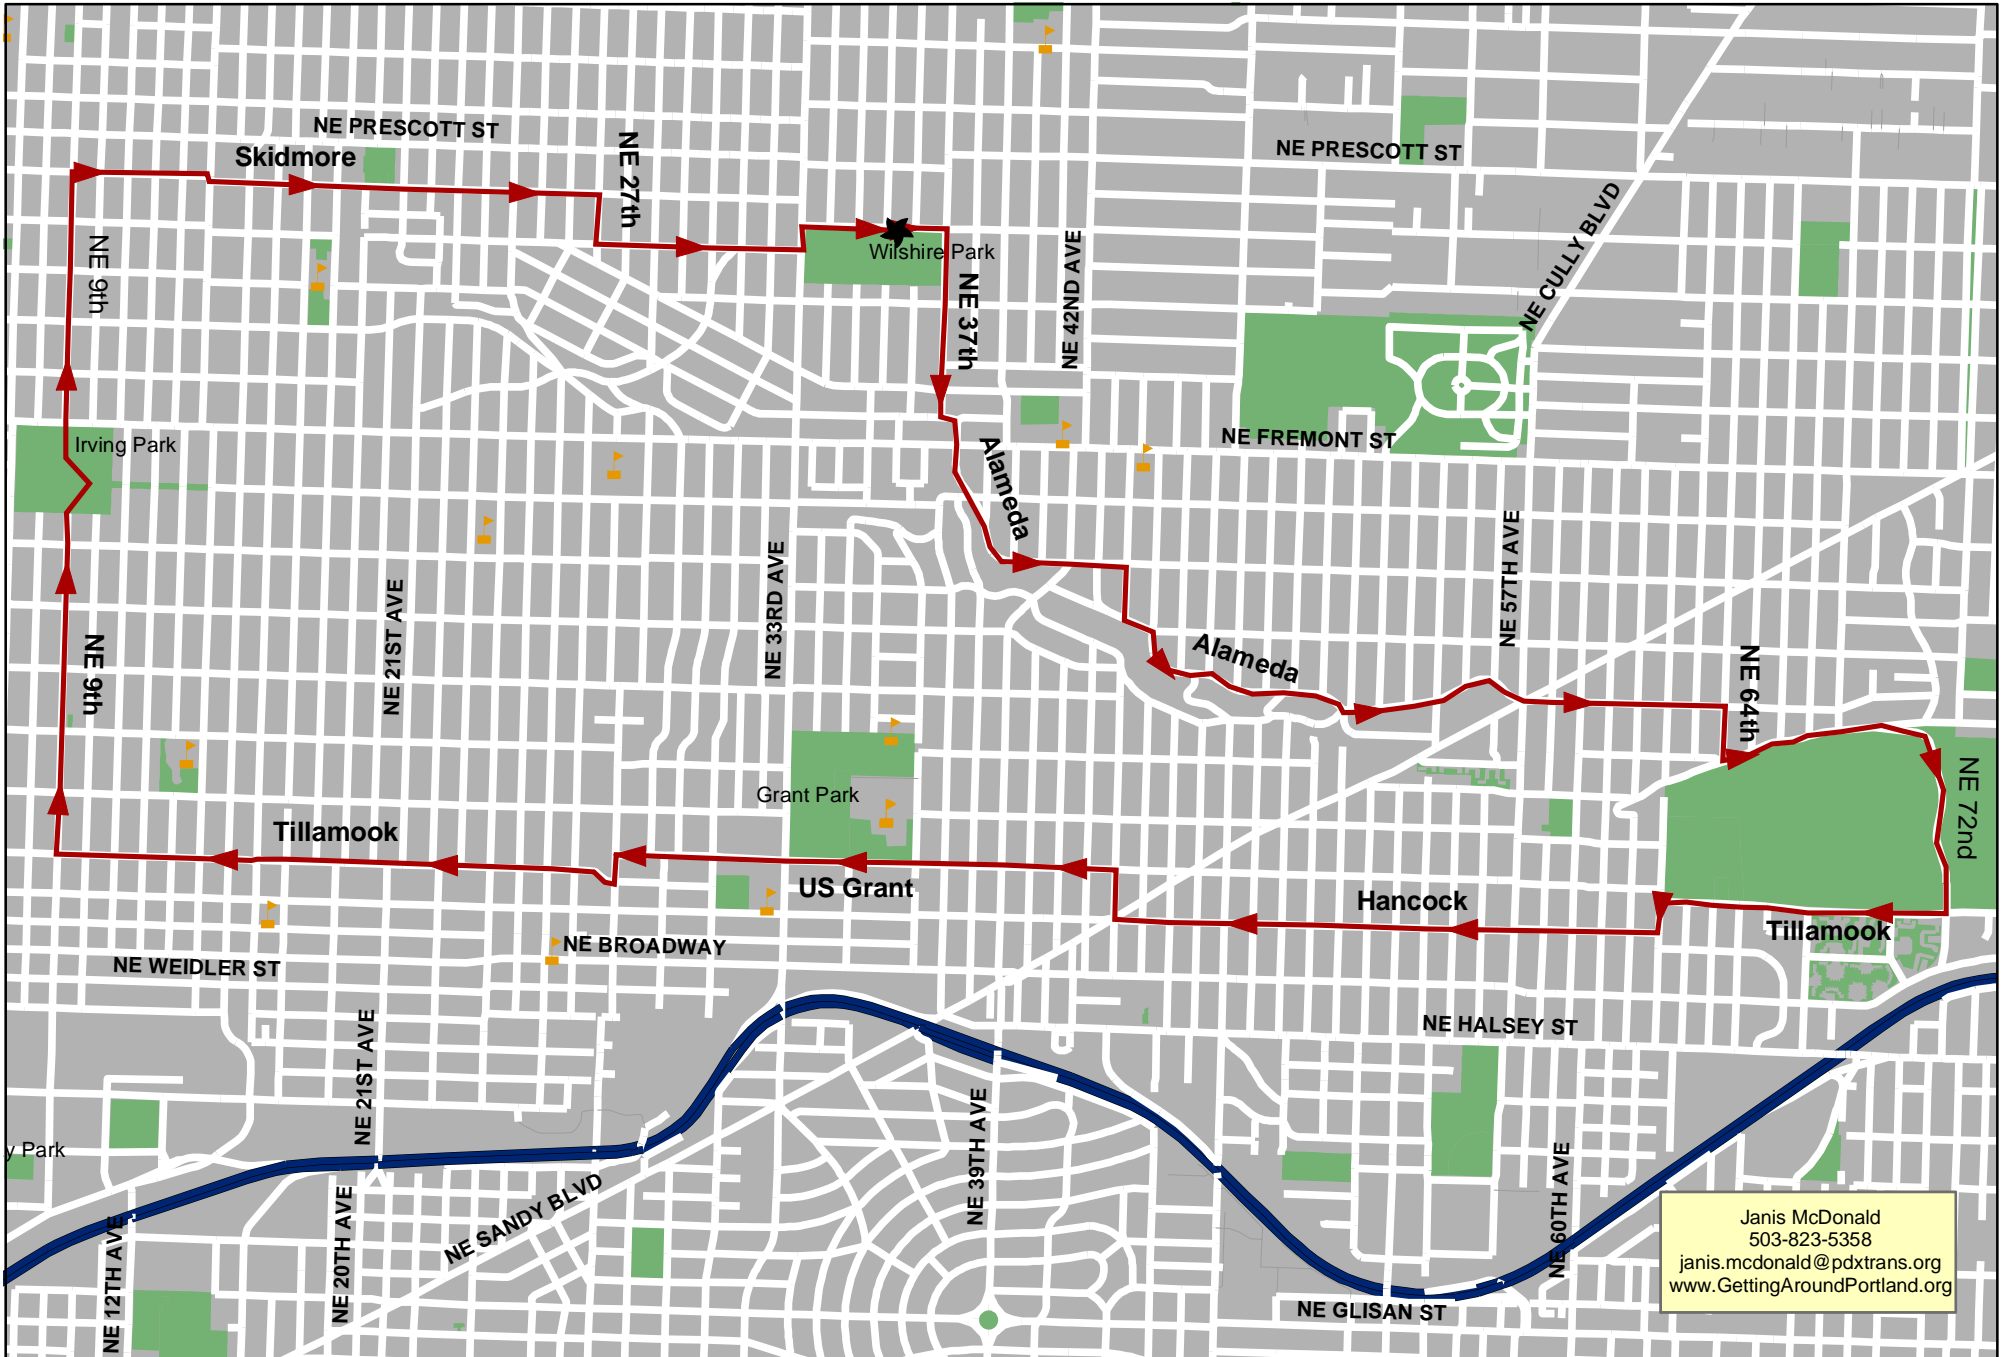

Wilshire Park - Ride the Ridge

Janis McDonald
503-823-5358
janis.mcdonald@pdxtrans.org
www.GettingAroundPortland.org