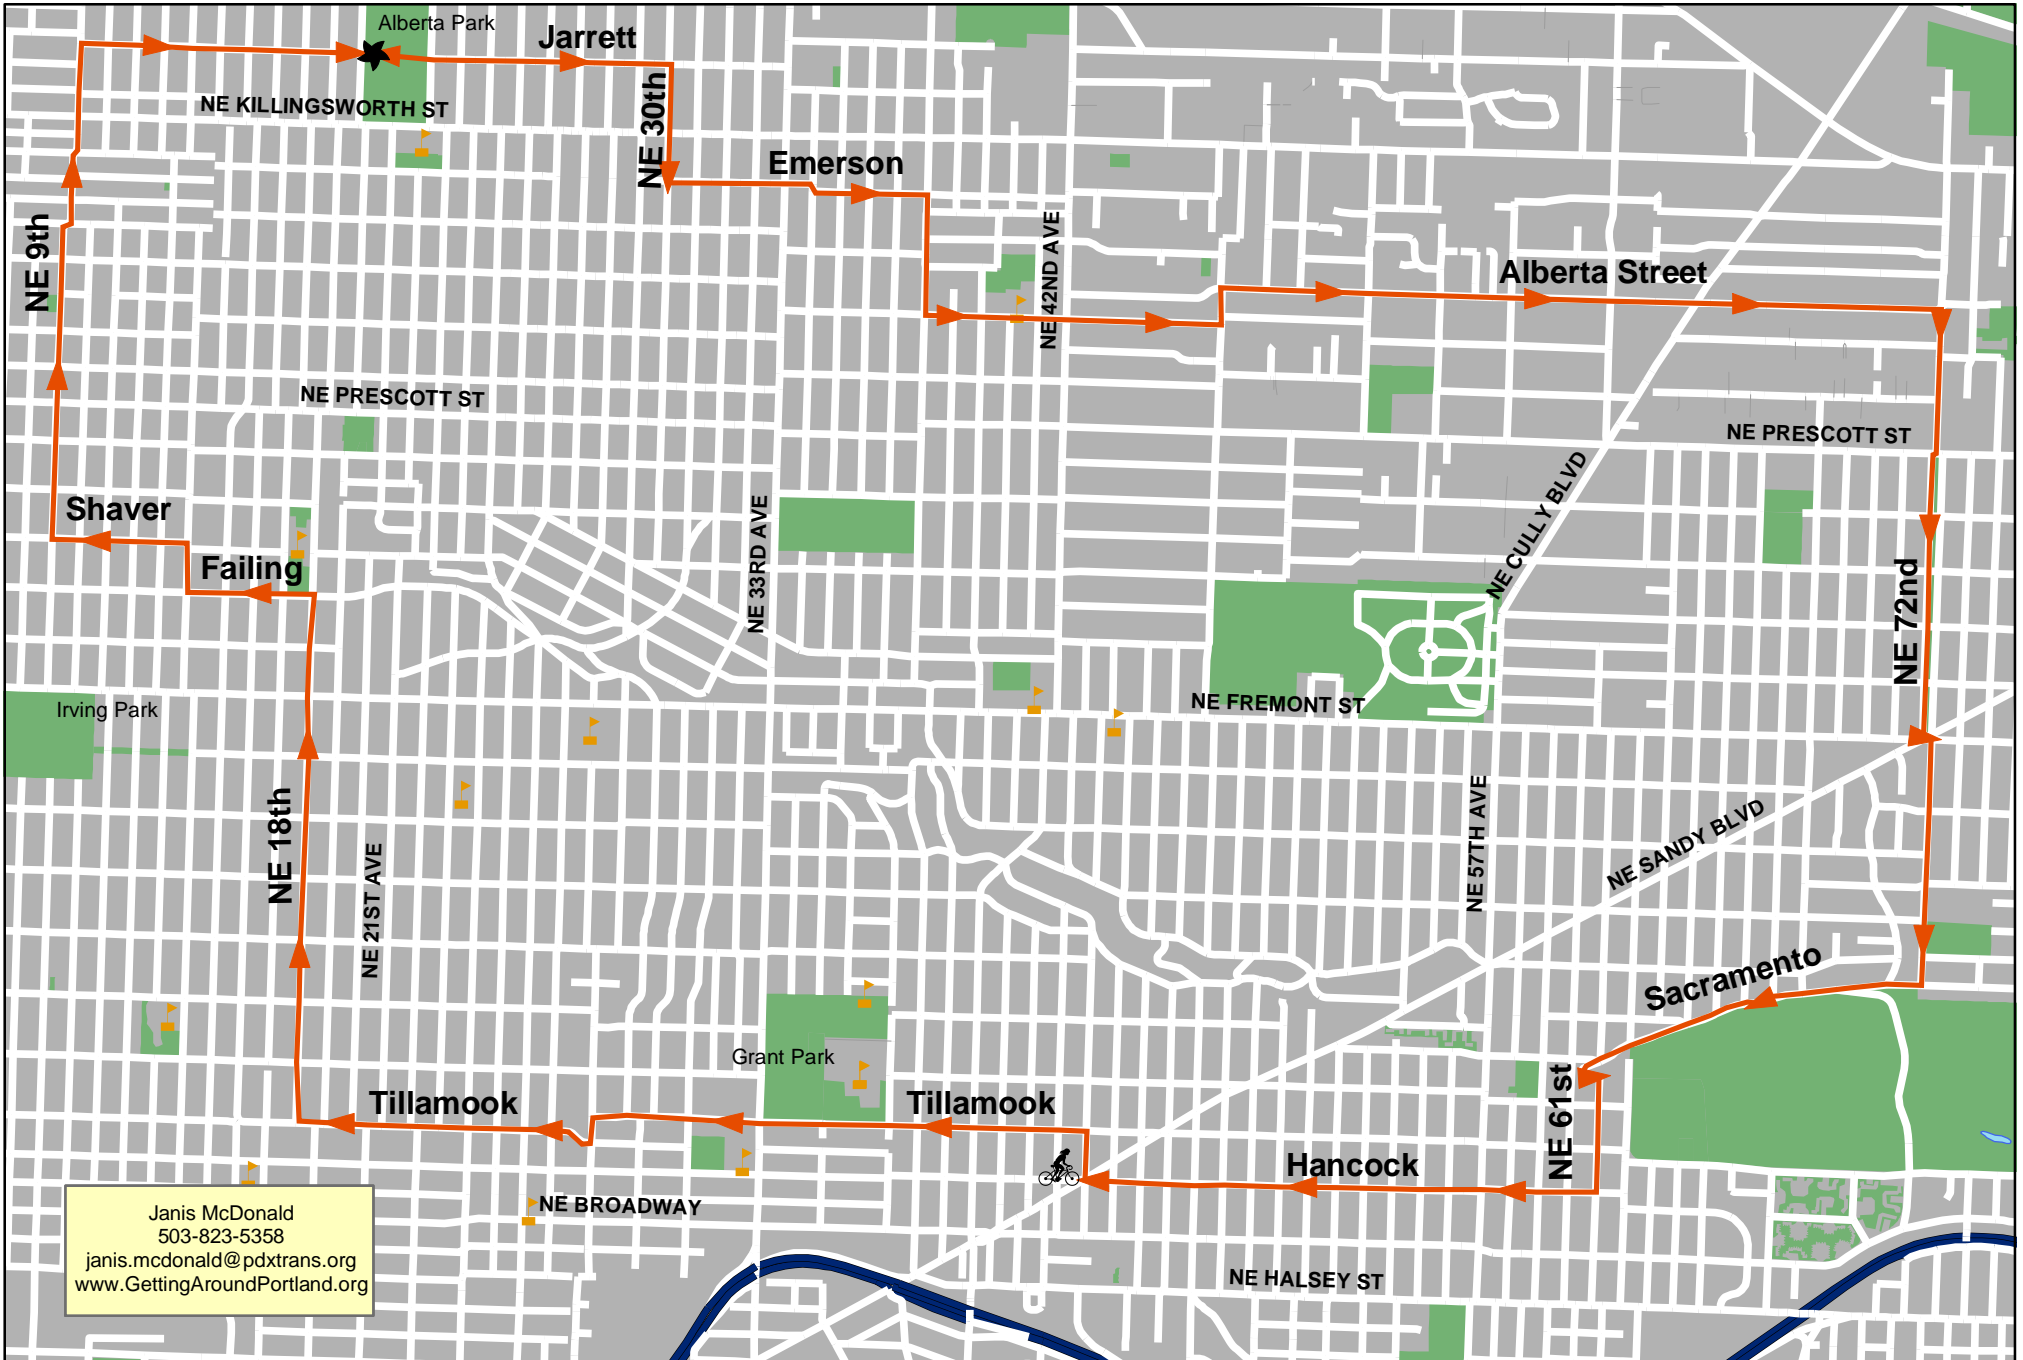

Alberta Park to Hollywood Farmers Market

Janis McDonald
503-823-5358
janis.mcdonald@pdxtrans.org
www.GettingAroundPortland.org