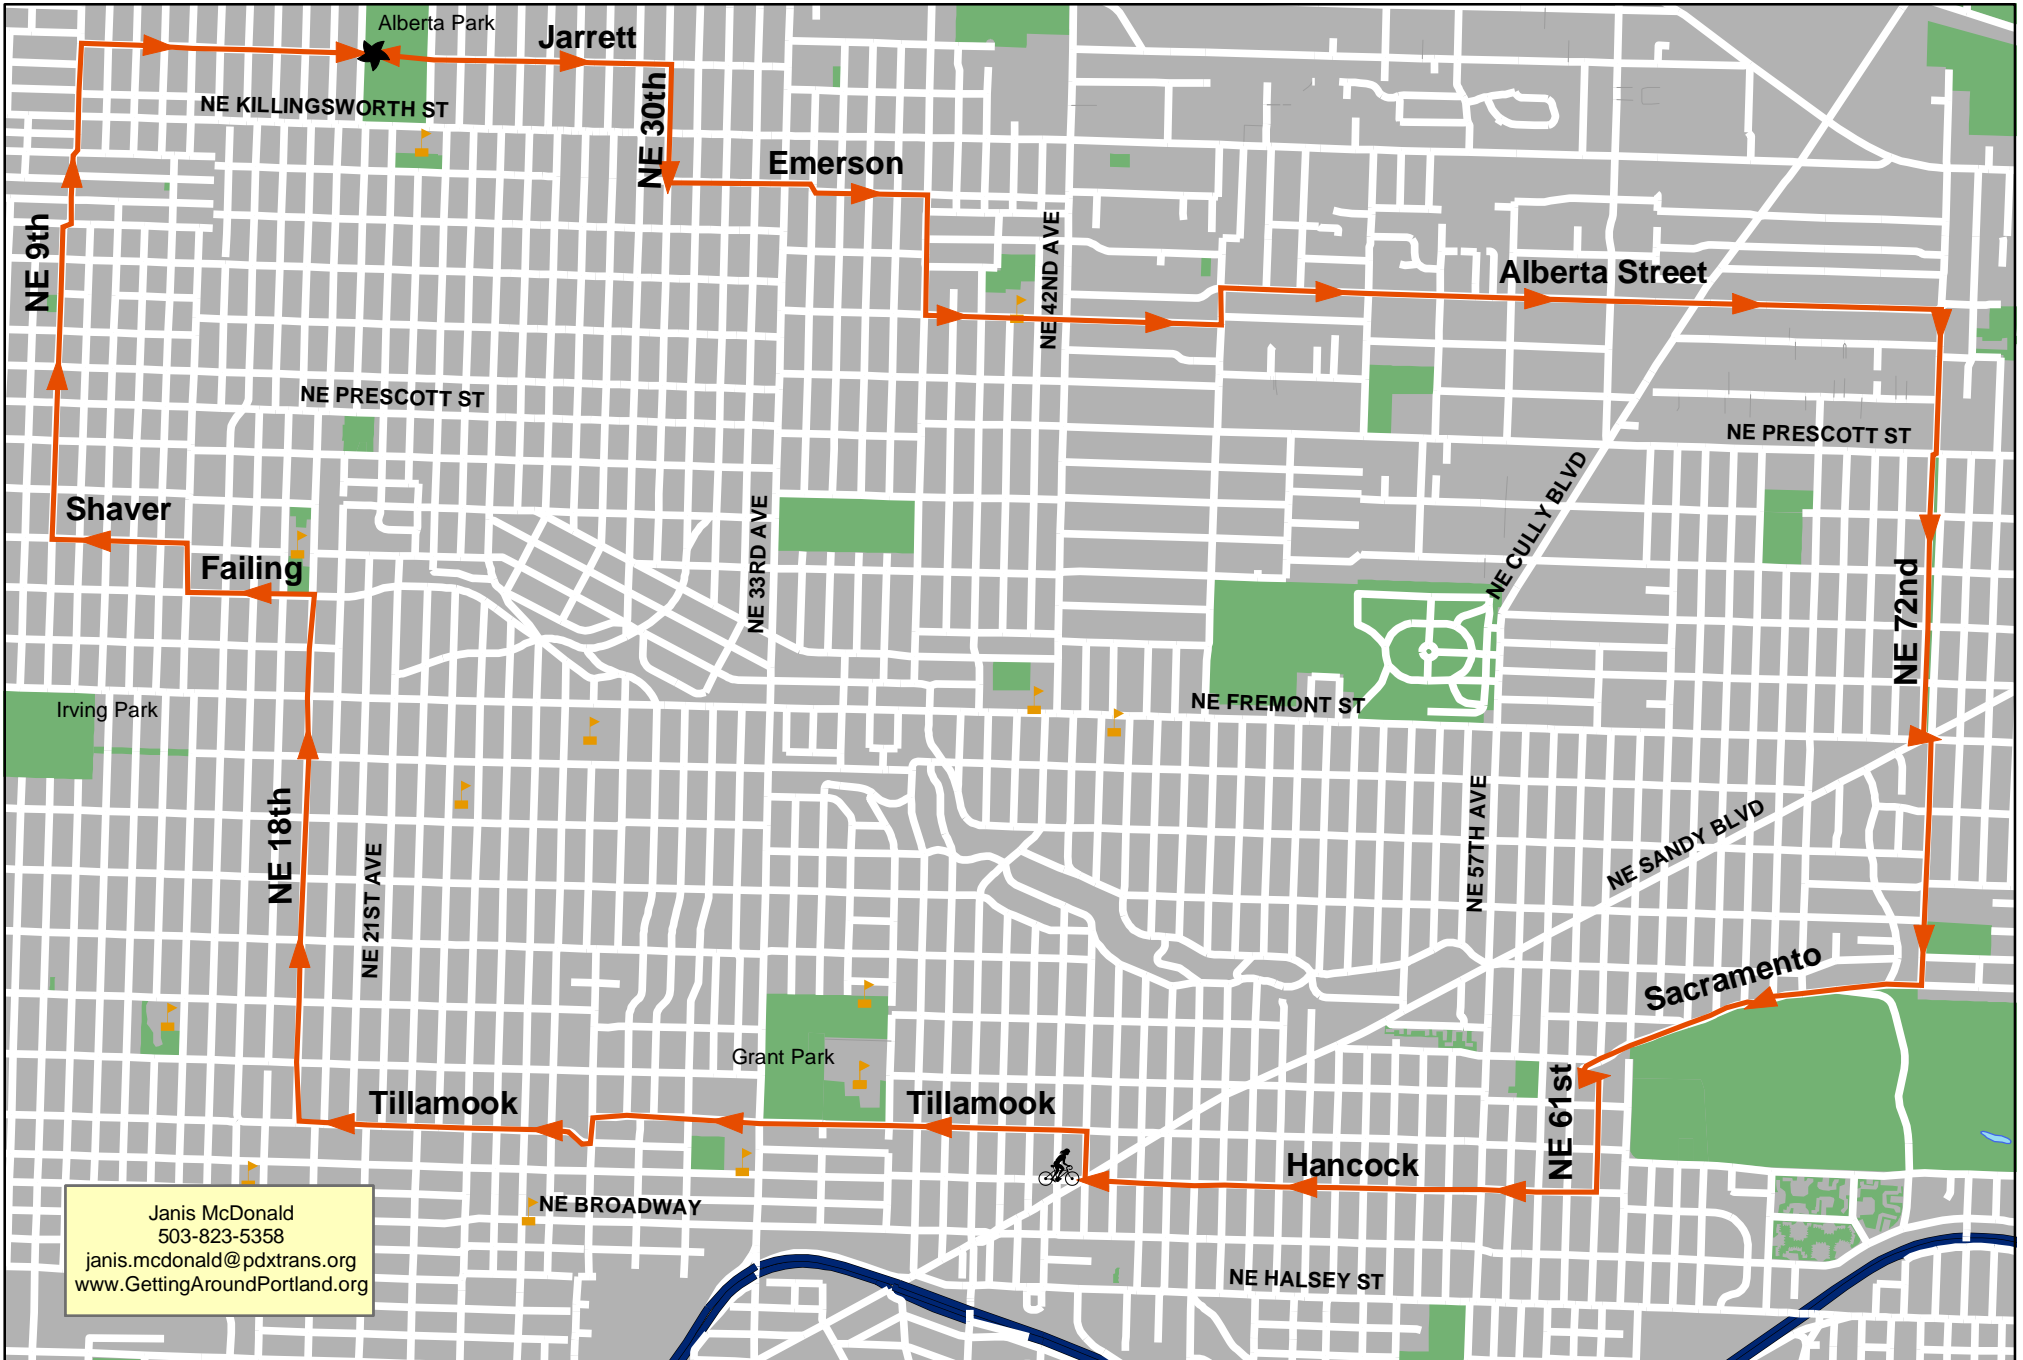

# Alberta Park to Hollywood Farmers Market

Janis McDonald  
503-823-5358  
janis.mcdonald@pdxtrans.org  
www.GettingAroundPortland.org