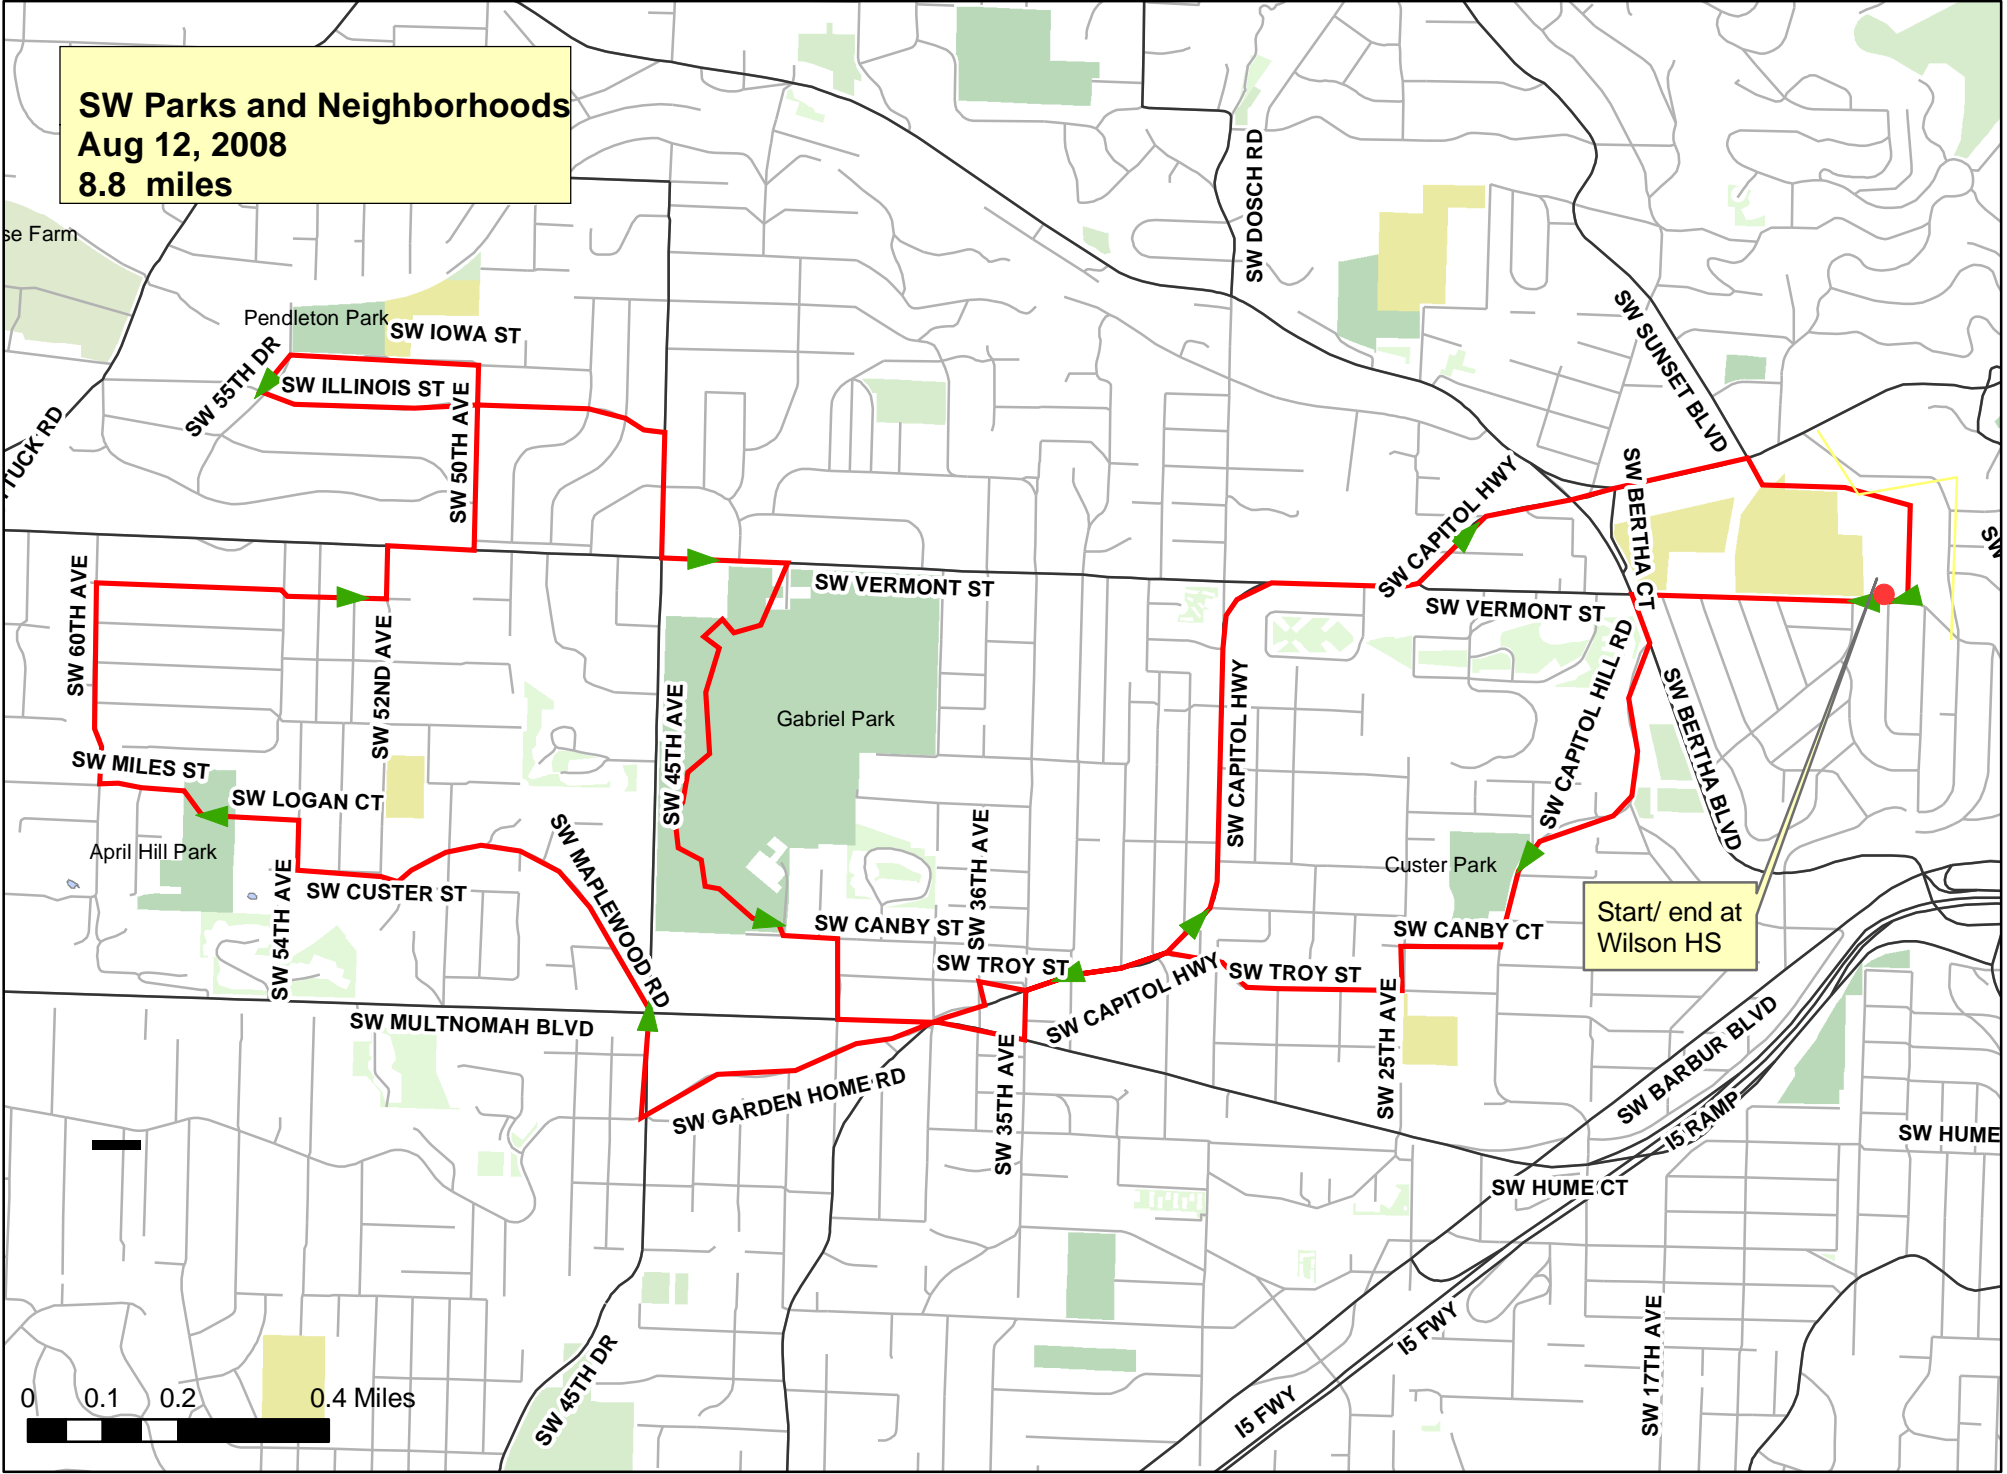

SW Parks and Neighborhoods
Aug 12, 2008
8.8 miles

0 0.1 0.2 0.4 Miles

Start/ end at
Wilson HS