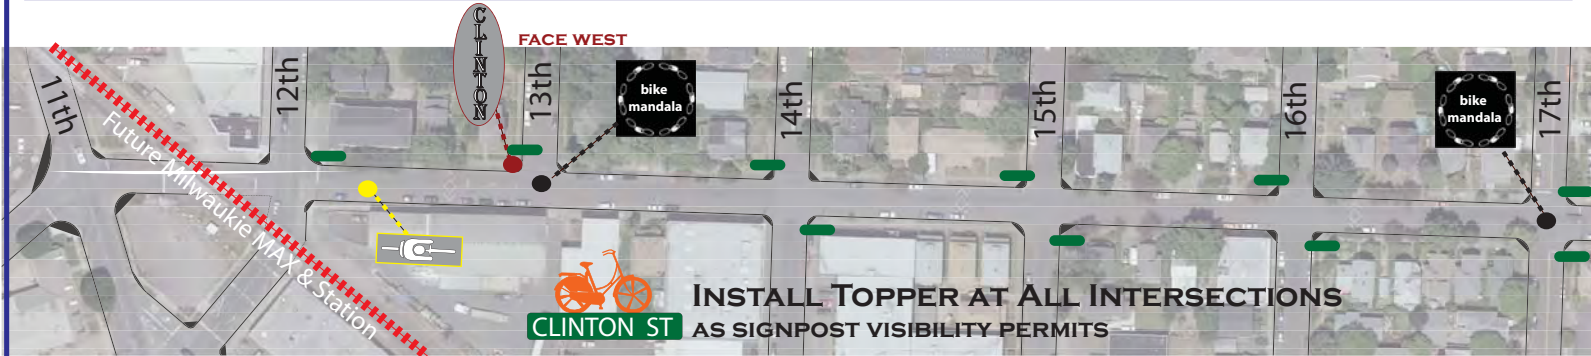

CLINTON STREET

BIKE BOULEVARD ENHANCEMENT PROJECT

West End - 12th to 26th

 CLINTON ST Topper on street signs	 Bike Swarm pavement markings	 Bike Mandala in intersection	 Bike Rack on-street corral
 Badge Plaque on pole	 Bike Flag on pole		

12th - 17th

17th - 23rd

23rd - 26th