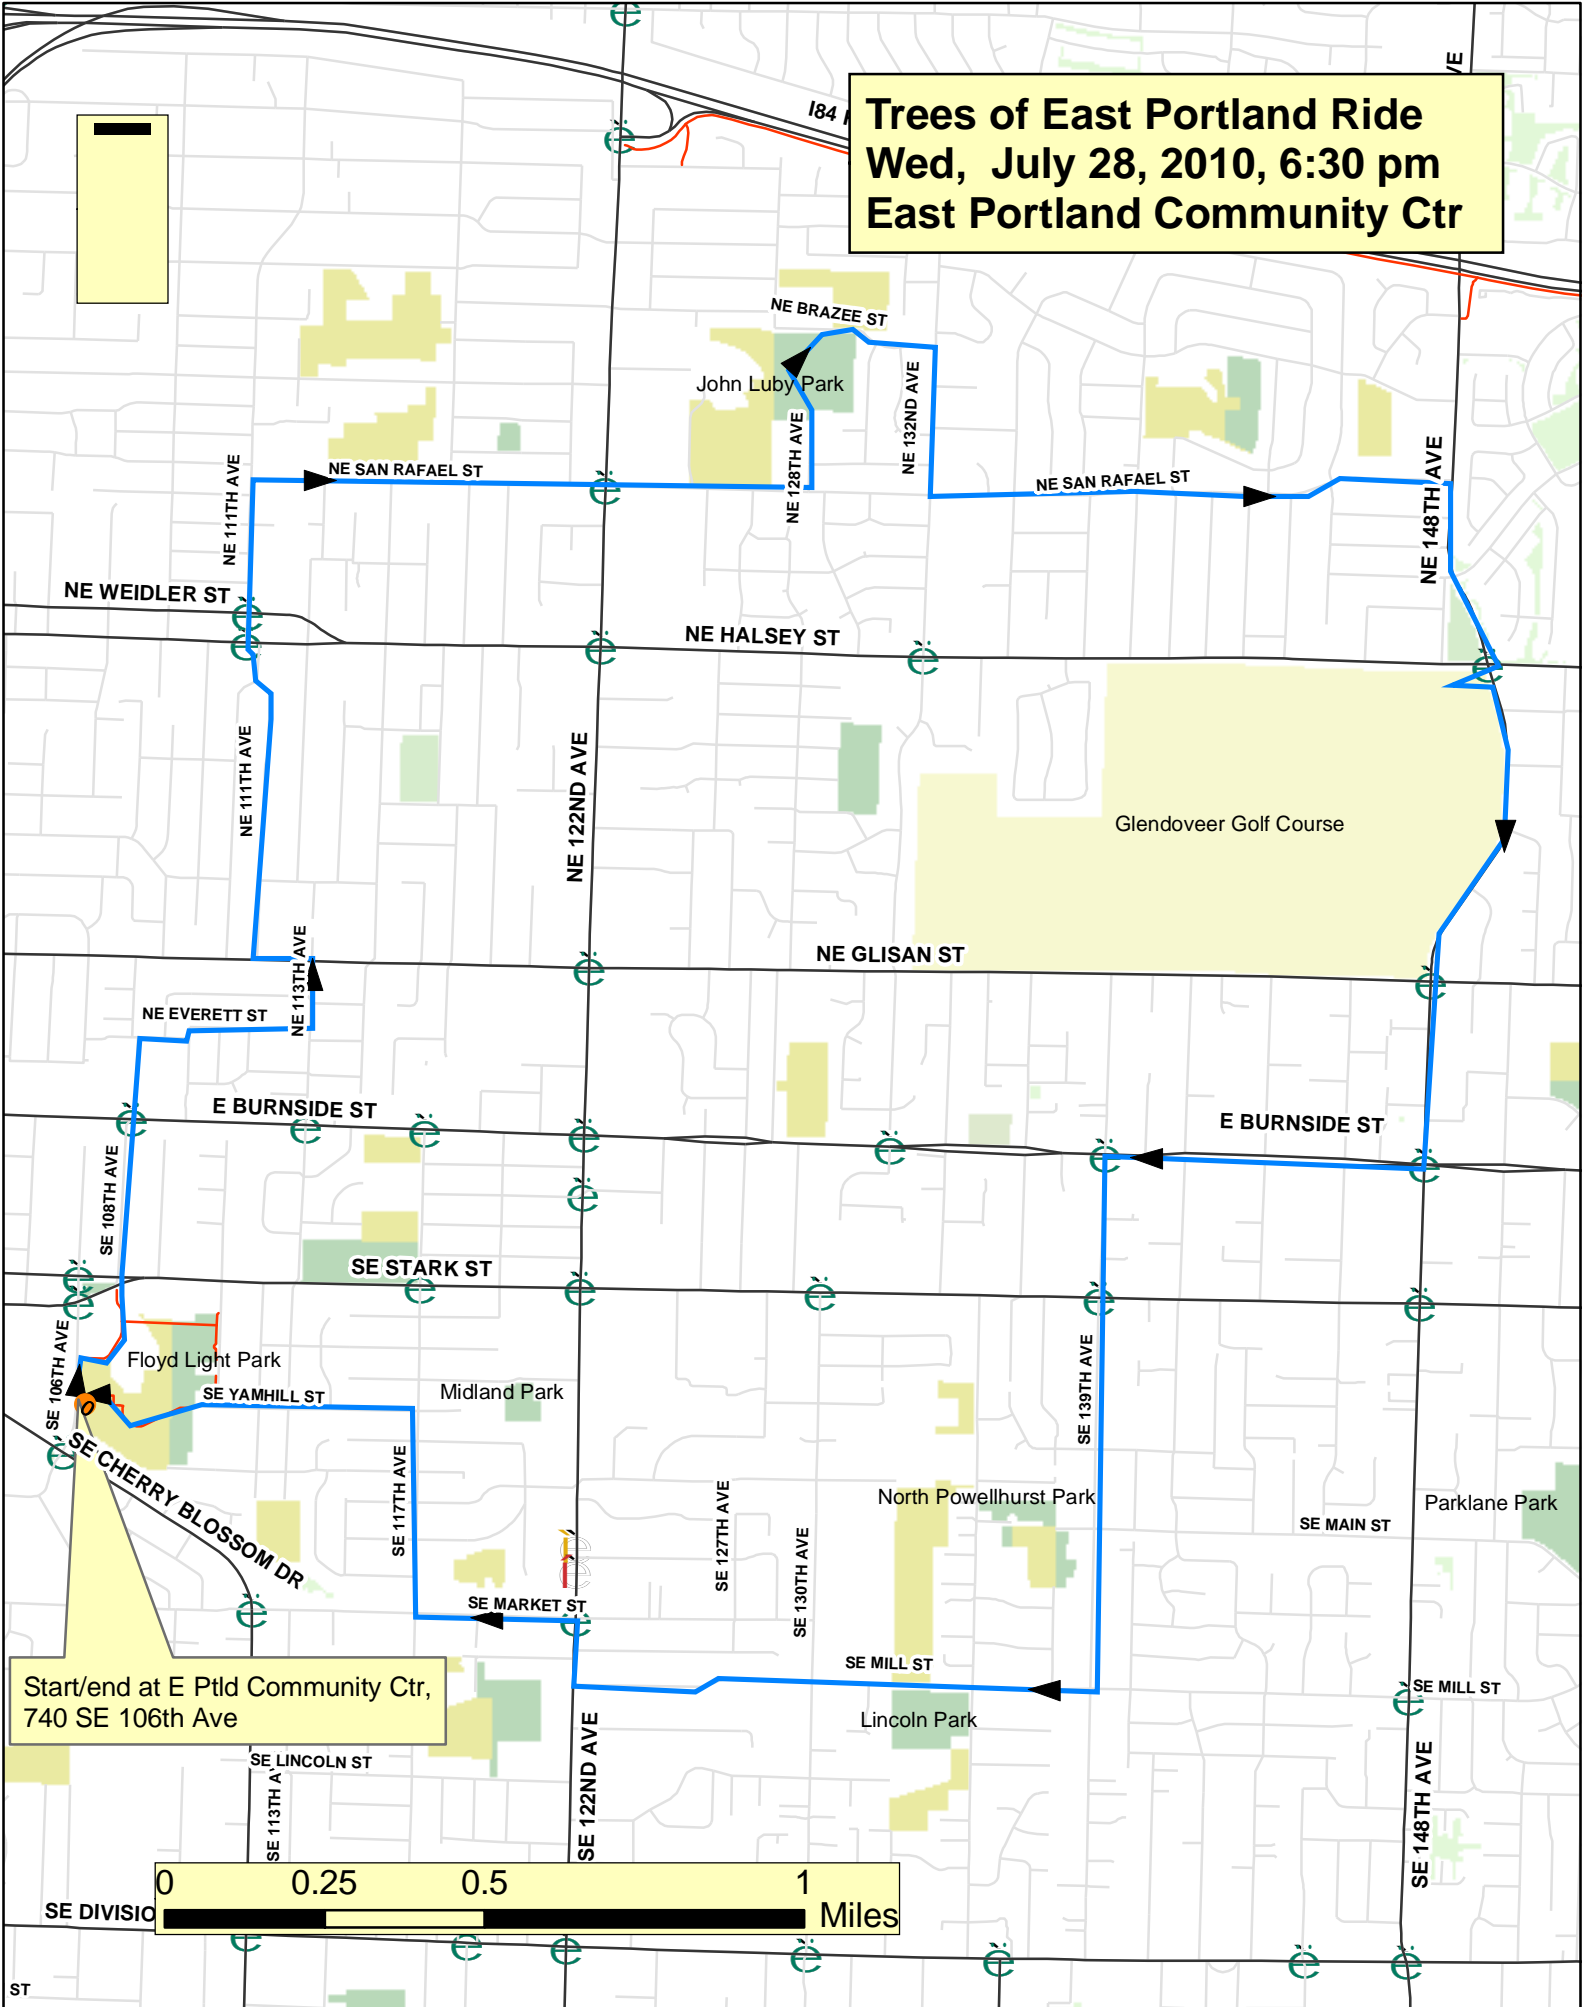

Trees of East Portland Ride
Wed, July 28, 2010, 6:30 pm
East Portland Community Ctr

Start/end at E Ptd Community Ctr,
740 SE 106th Ave