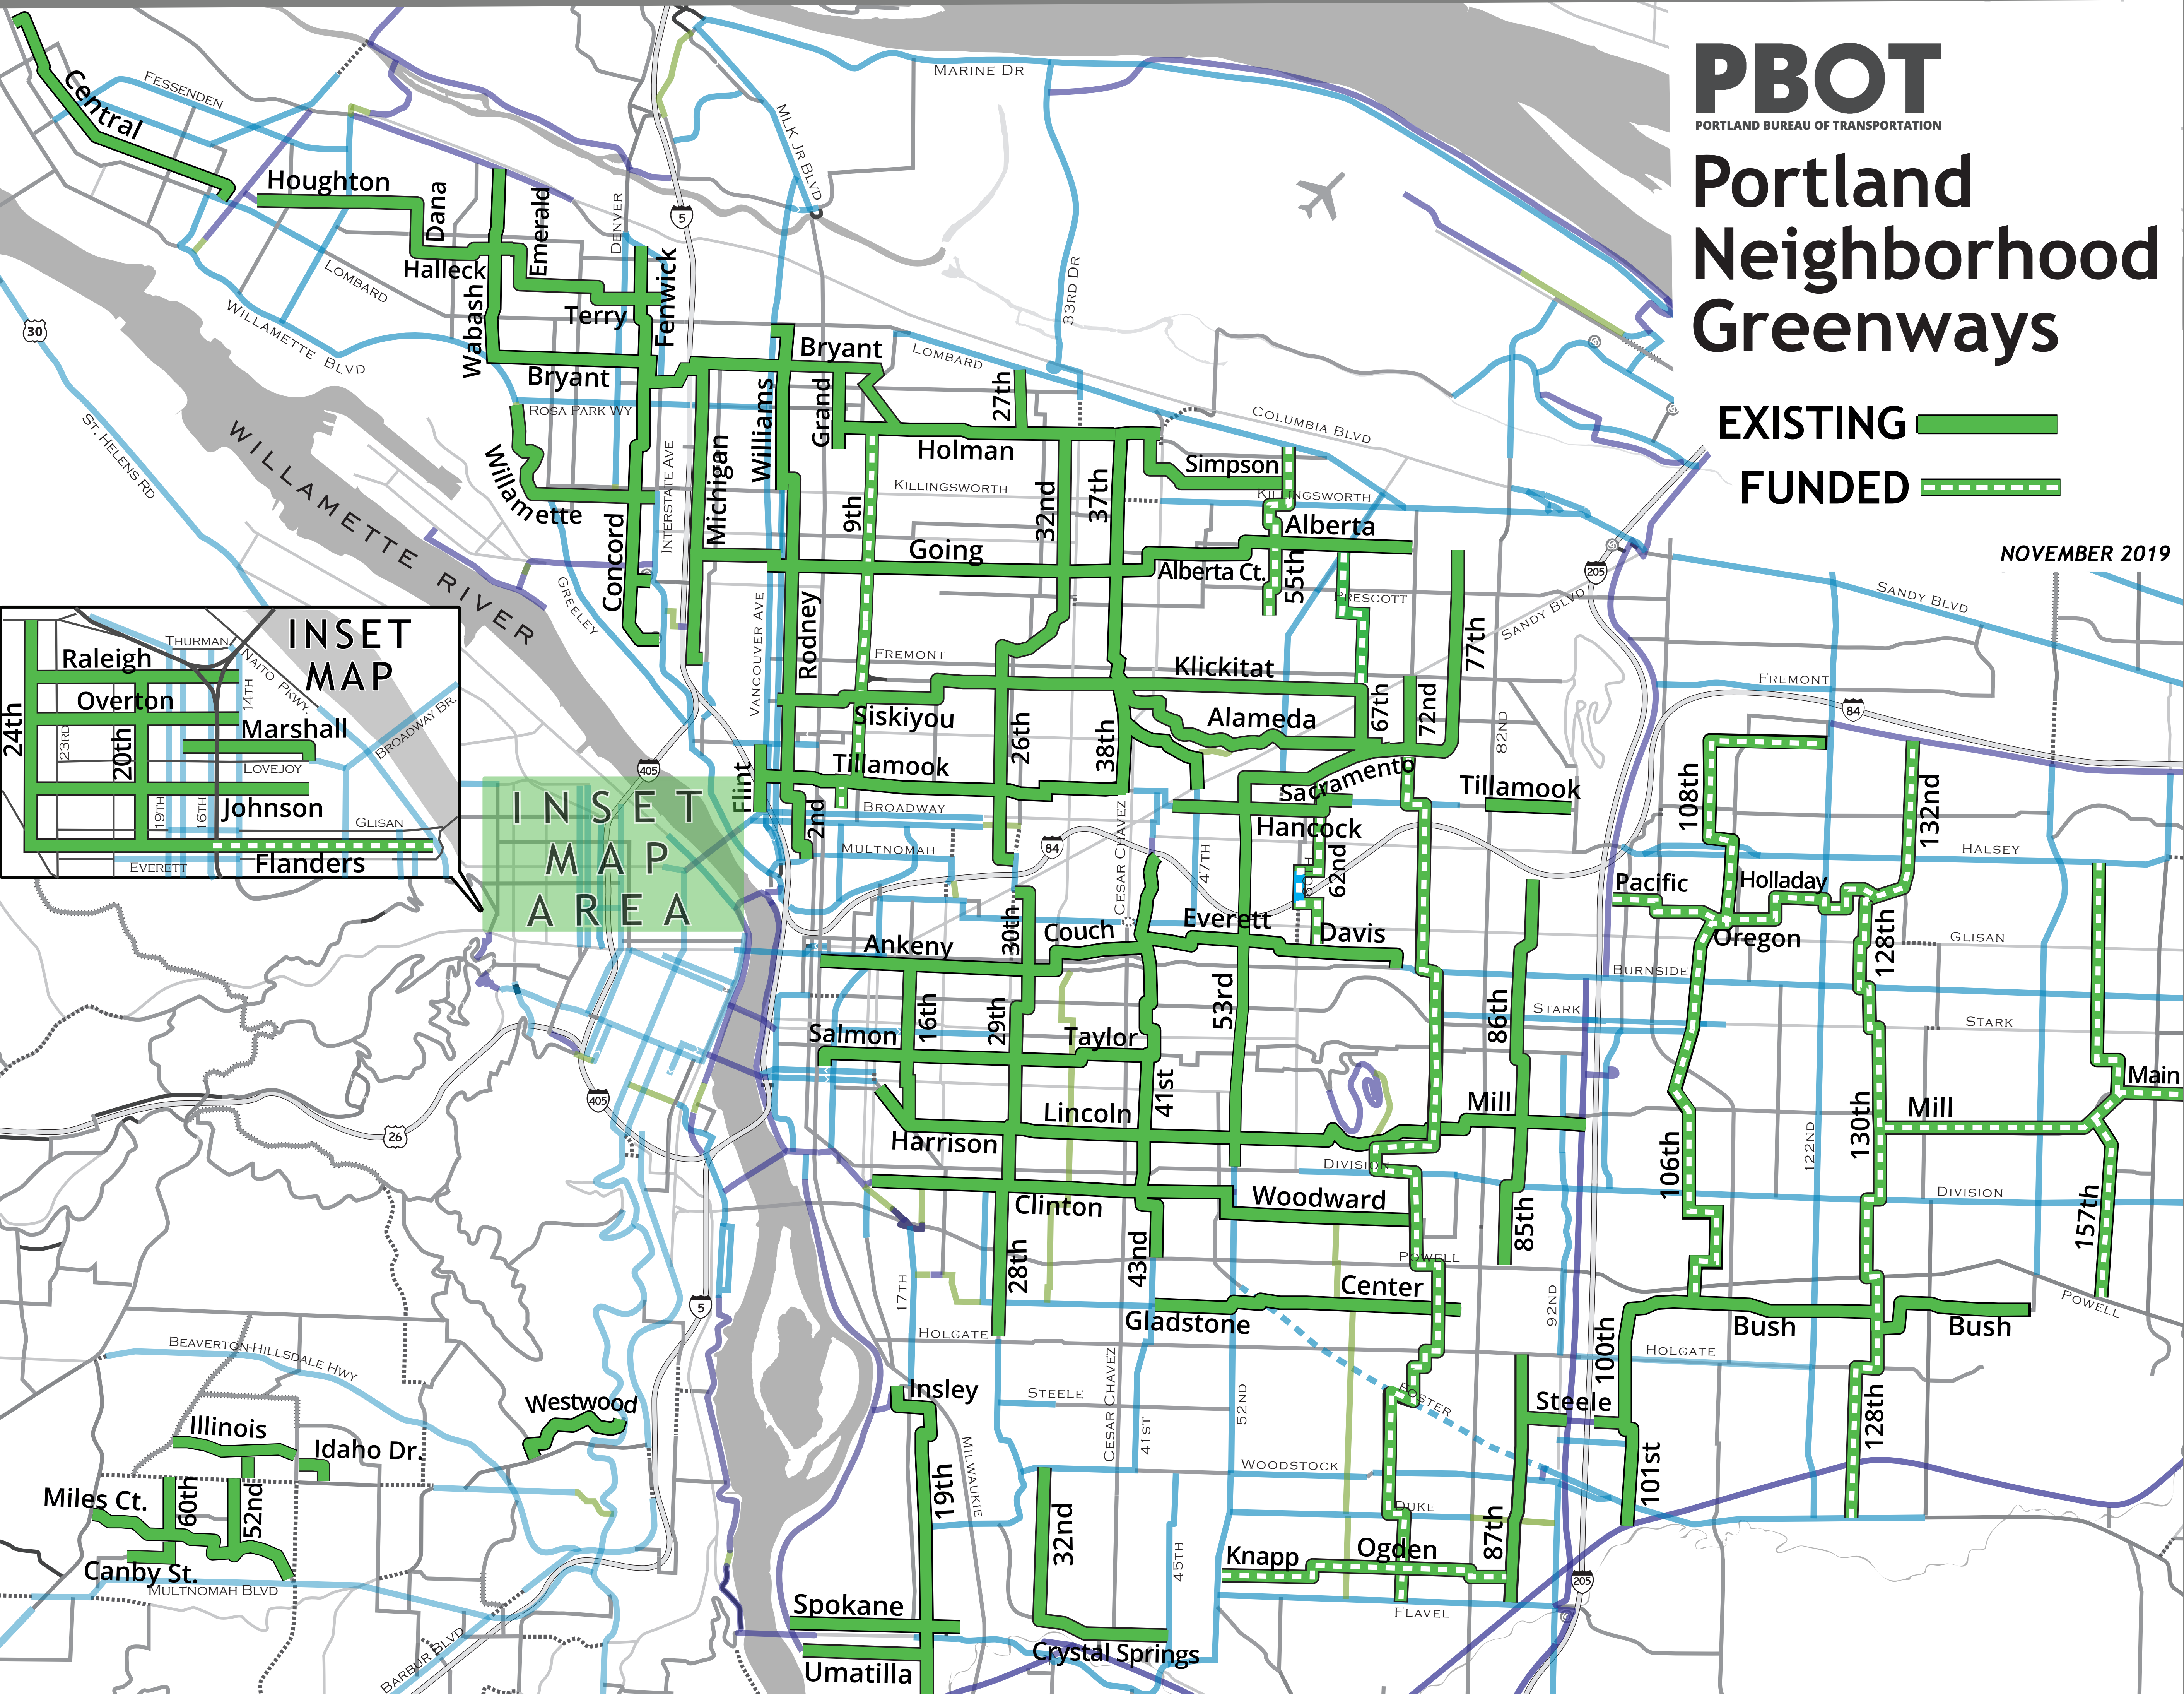

Portland Neighborhood Greenways

EXISTING 
FUNDED 

NOVEMBER 2019

INSET MAP

24th
23rd
20th
19th
16th
14th
Raleigh
Overton
Marshall
Johnson
Flanders
Thorman
Anato Pkwy
Broadway Br.
Lovejoy
Glisan
Everett

INSET
MAP
AREA