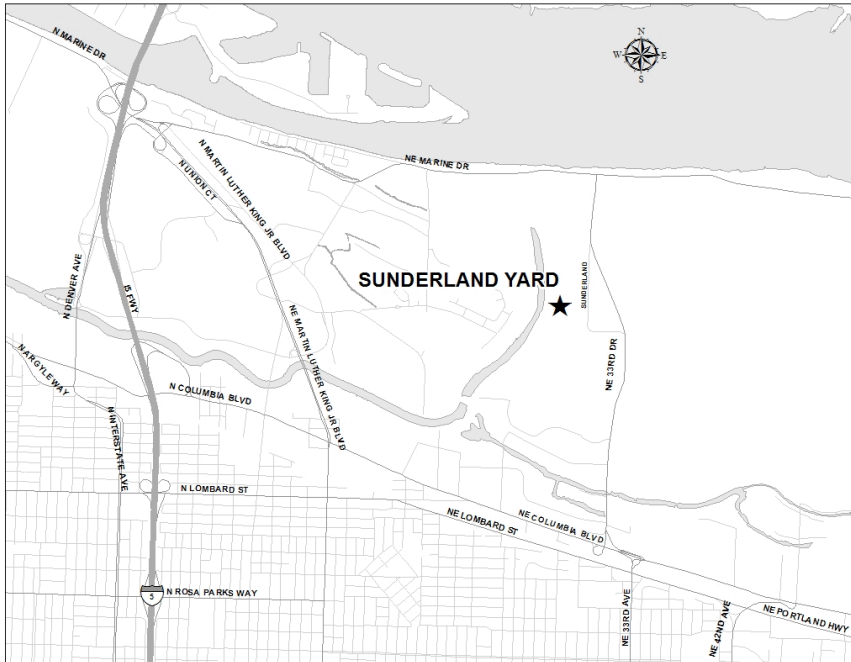

Directions to

Sunderland Yard, Maintenance Operations Group

9325 NE Sunderland Road Portland, Oregon 97211

Biking Directions

From the south

- Travel north on Eastbank Esplanade.
- Continue on to Interstate Avenue, stay on N. Interstate Avenue.
- Turn Right on NE Wheeler Avenue.
- Slight Right on N. Williams Avenue, Stay on N. Williams Avenue.
- Turn Right on N. Dekum Street.
- Left on N.E. 33rd Avenue.
- Bear Right onto N.E. 33rd Drive.
- Bear Right on N.E. Sunderland Road.
- Sunderland Yard will be on your right.

From the west

- Cross the Willamette River on the Broadway Bridge.
- Continue onto N. Broadway; Continue on to N Weilder Avenue.
- Left onto N. Williams Avenue.
- Turn Right on N. Dekum Street.
- Left on N.E. 33rd Avenue.
- Bear Right onto N.E. 33rd Drive.
- Bear Right on N.E. Sunderland Road.
- Sunderland Yard will be on your right.

From Portland International Airport (PDX)

- Upon leaving airport terminal, Head S.E. toward N.E 82nd Way.
- Left toward N.E. Airport Way Frontage Road.
- Right onto N.E. Airport Way Frontage Road.
- Left on N.E. Marine Drive.
- Turn Left toward N.E. 33rd Drive.
- Turn Right on N.E. 33rd Drive.
- Bear Right on N.E. Sunderland Road.
- Sunderland Yard will be on your right.

From the east

- Travel East on N.E. Alameda Street.
- Right on N.E. 37th Avenue.
- Left on N.E. Holman Street.
- Right on N.E. 33rd Avenue.
- Bear Right onto N.E. 33rd Drive ramp to Columbia Blvd. West.
- Keep Right at the fork and merge on to N.E. 33rd Drive.
- Left on N.E. Sunderland Road.
- Sunderland Yard will be on your left.