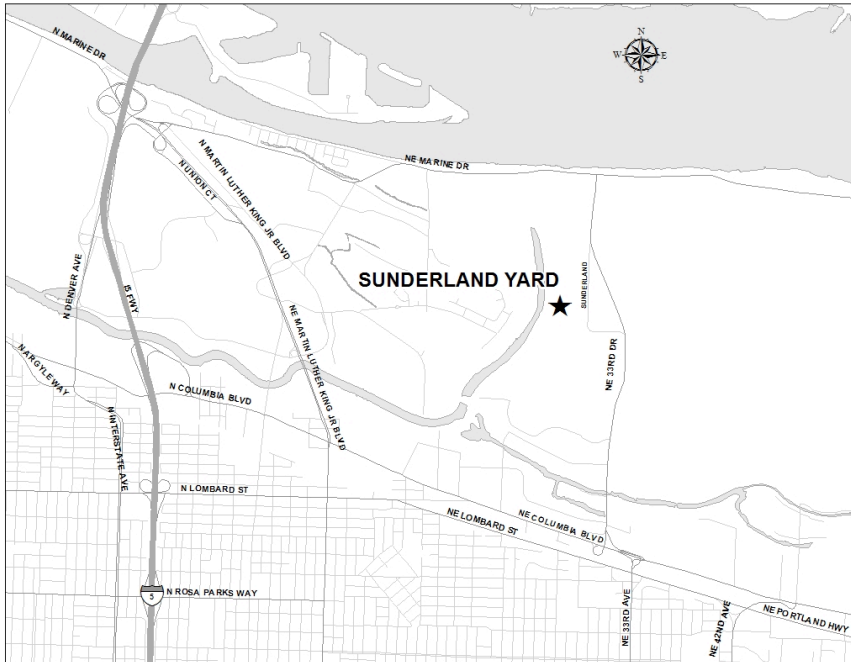

Directions to

Sunderland Yard, Maintenance Operations Group

9325 NE Sunderland Road Portland, Oregon 97211

Walking/Public Transit Directions

From the south (SE 7th and Grant Stop ID 7858)

- Walk North on SE 7th Avenue.
- Right on S.E. Lincoln Street.
- Left on S.E. 12th Avenue to S.E. 12th and Harrison (stop ID 6581).
- Board Bus #70 12th/N.E. 33rd Ave to N.E. Sunderland.
- Arrive at 9400 Block N.E. Sunderland (stop ID 13040).
- Walk North, Sunderland Yard will be on your left.

From the west (Pioneer Square Stop ID 7777)

- Walk to SW 6th & Alder (stop ID 7747).
- Board Bus #17 Holgate/Broadway to N.E. Saratoga & 27th.
- Arrive at N.E. Weidler & 22nd Station (stop ID 6237).
- Board Bus #70 12th/N.E. 33rd Ave to N.E. Sunderland.
- Arrive at 9400 Block N.E. Sunderland (stop ID 13040).
- Walk North, Sunderland Yard will be on your left.

From Portland International Airport (Stop ID 10579)

- Take Rail MAX Red Line to City Center & Beaverton TC.
- See "From the East" below.

From the east (Gateway Transit Center Stop ID 8190)

- Walk to Gateway/NE 99th Ave TC MAX Station (Stop ID 8370).
- Take Rail MAX Red Line to City Center & Beaverton TC.

- Arrive at Lloyd Center/N.E. 11th Avenue MAX Station (stop ID 8374).
- Cross the street to your South to N.E. 11th and Holladay (stop ID 8513).
- Board Bus #70 12th/N.E. 33rd Ave to N.E. Sunderland.
- Arrive at 9400 Block N.E. Sunderland (stop ID 13040).
- Walk North, Sunderland Yard will be on your left.