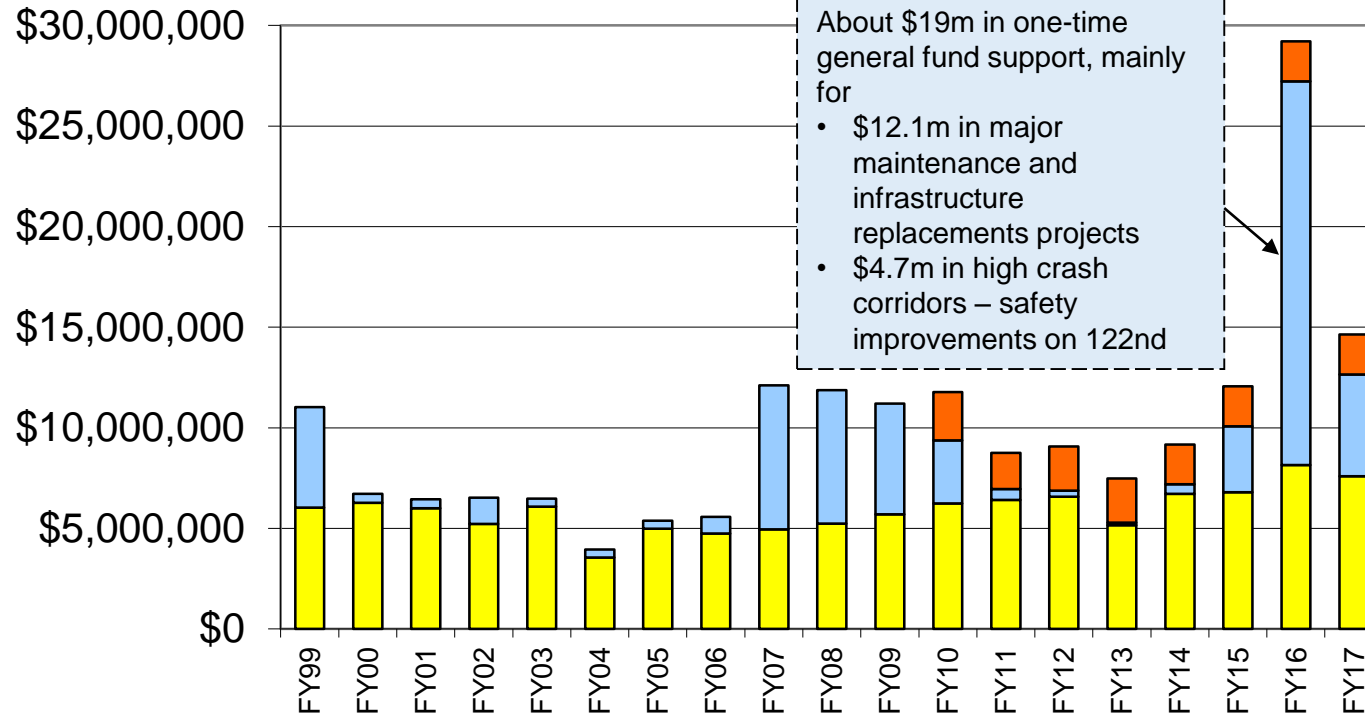

### General Fund Support to PBOT

■ Ongoing GF Support

■ One-Time GF Support

■ Utility License Fee (ULF) Transfer

Update October 9, 2016