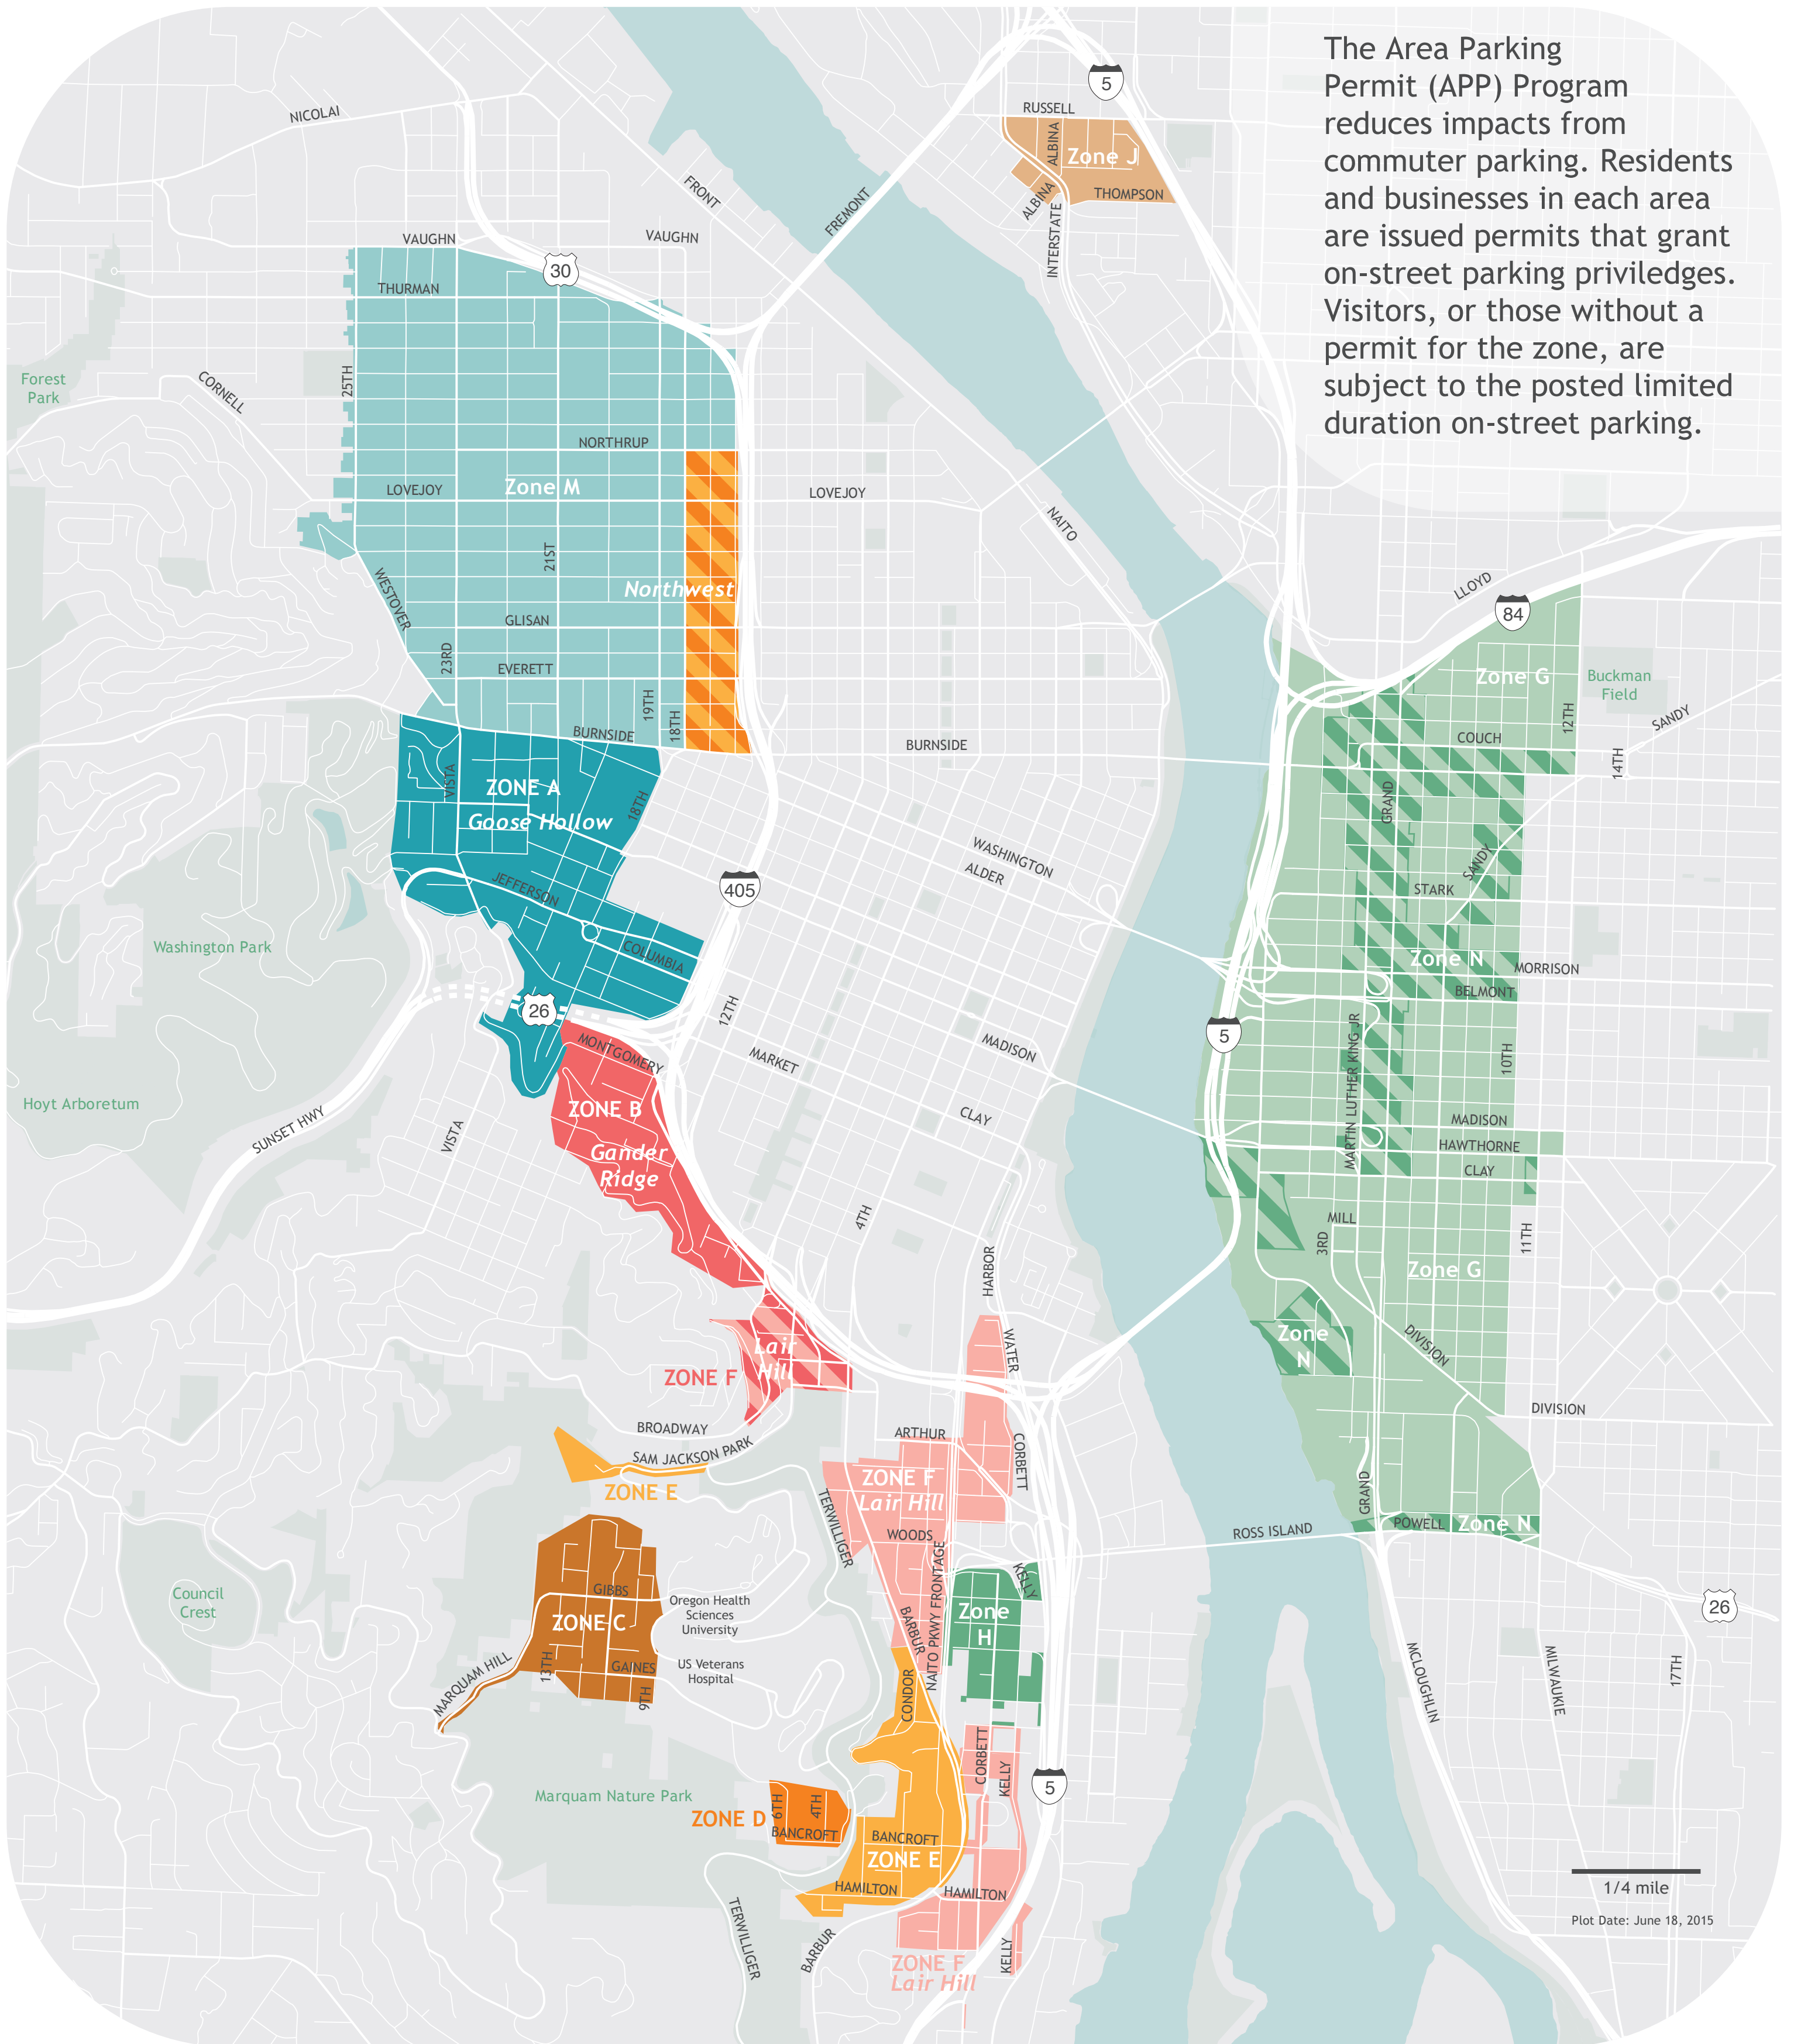

# AREA PARKING PERMIT PROGRAM ZONES

The Area Parking Permit (APP) Program reduces impacts from commuter parking. Residents and businesses in each area are issued permits that grant on-street parking privileges. Visitors, or those without a permit for the zone, are subject to the posted limited duration on-street parking.

|               |  |               |  |               |  |               |   |
|---------------|--|---------------|--|---------------|--|---------------|---|
| <b>ZONE A</b> | 2 hour visitor limit<br>7am - 6pm, Mon. - Fri.;<br>90 minute visitor limit<br>6 - 10pm, Mon. - Fri.<br>90 minute visitor limit;<br>1 - 10pm, Sat. and Sun. | <b>ZONE D</b> | 2 hour visitor limit<br>7am - 6pm, Mon. - Fri. | <b>ZONE G</b> | 2 hour visitor limit<br>7am - 6pm, Mon. - Fri. | <b>ZONE M</b> | 4 hour visitor limit<br>9am - 7pm, Mon. - Sat.<br>Timbers game event times vary |
| <b>ZONE B</b> | 1 hour visitor limit<br>7am - 9pm, Mon. - Fri.   | <b>ZONE E</b> | 2 hour visitor limit<br>7am - 6pm, Mon. - Fri. | <b>ZONE H</b> | 2 hour visitor limit<br>7am - 6pm, Mon. - Fri. | <b>ZONE N</b> | 2 hour visitor limit<br>7am - 6pm, Mon. - Fri.                                  |
| <b>ZONE C</b> | 2 hour visitor limit<br>7am - 6pm, Mon. - Fri.   | <b>ZONE F</b> | 2 hour visitor limit<br>7am - 6pm, Mon. - Fri. | <b>ZONE J</b> | 2 hour visitor limit<br>7am - 6pm, Mon. - Fri. |               |   |
|               |  | <b>ZONE F</b> | 1 hour visitor limit<br>7am - 6pm, Mon. - Fri. | <b>ZONE K</b> | 2 hour visitor limit<br>7am - 7pm, Mon. - Sat. |               |   |