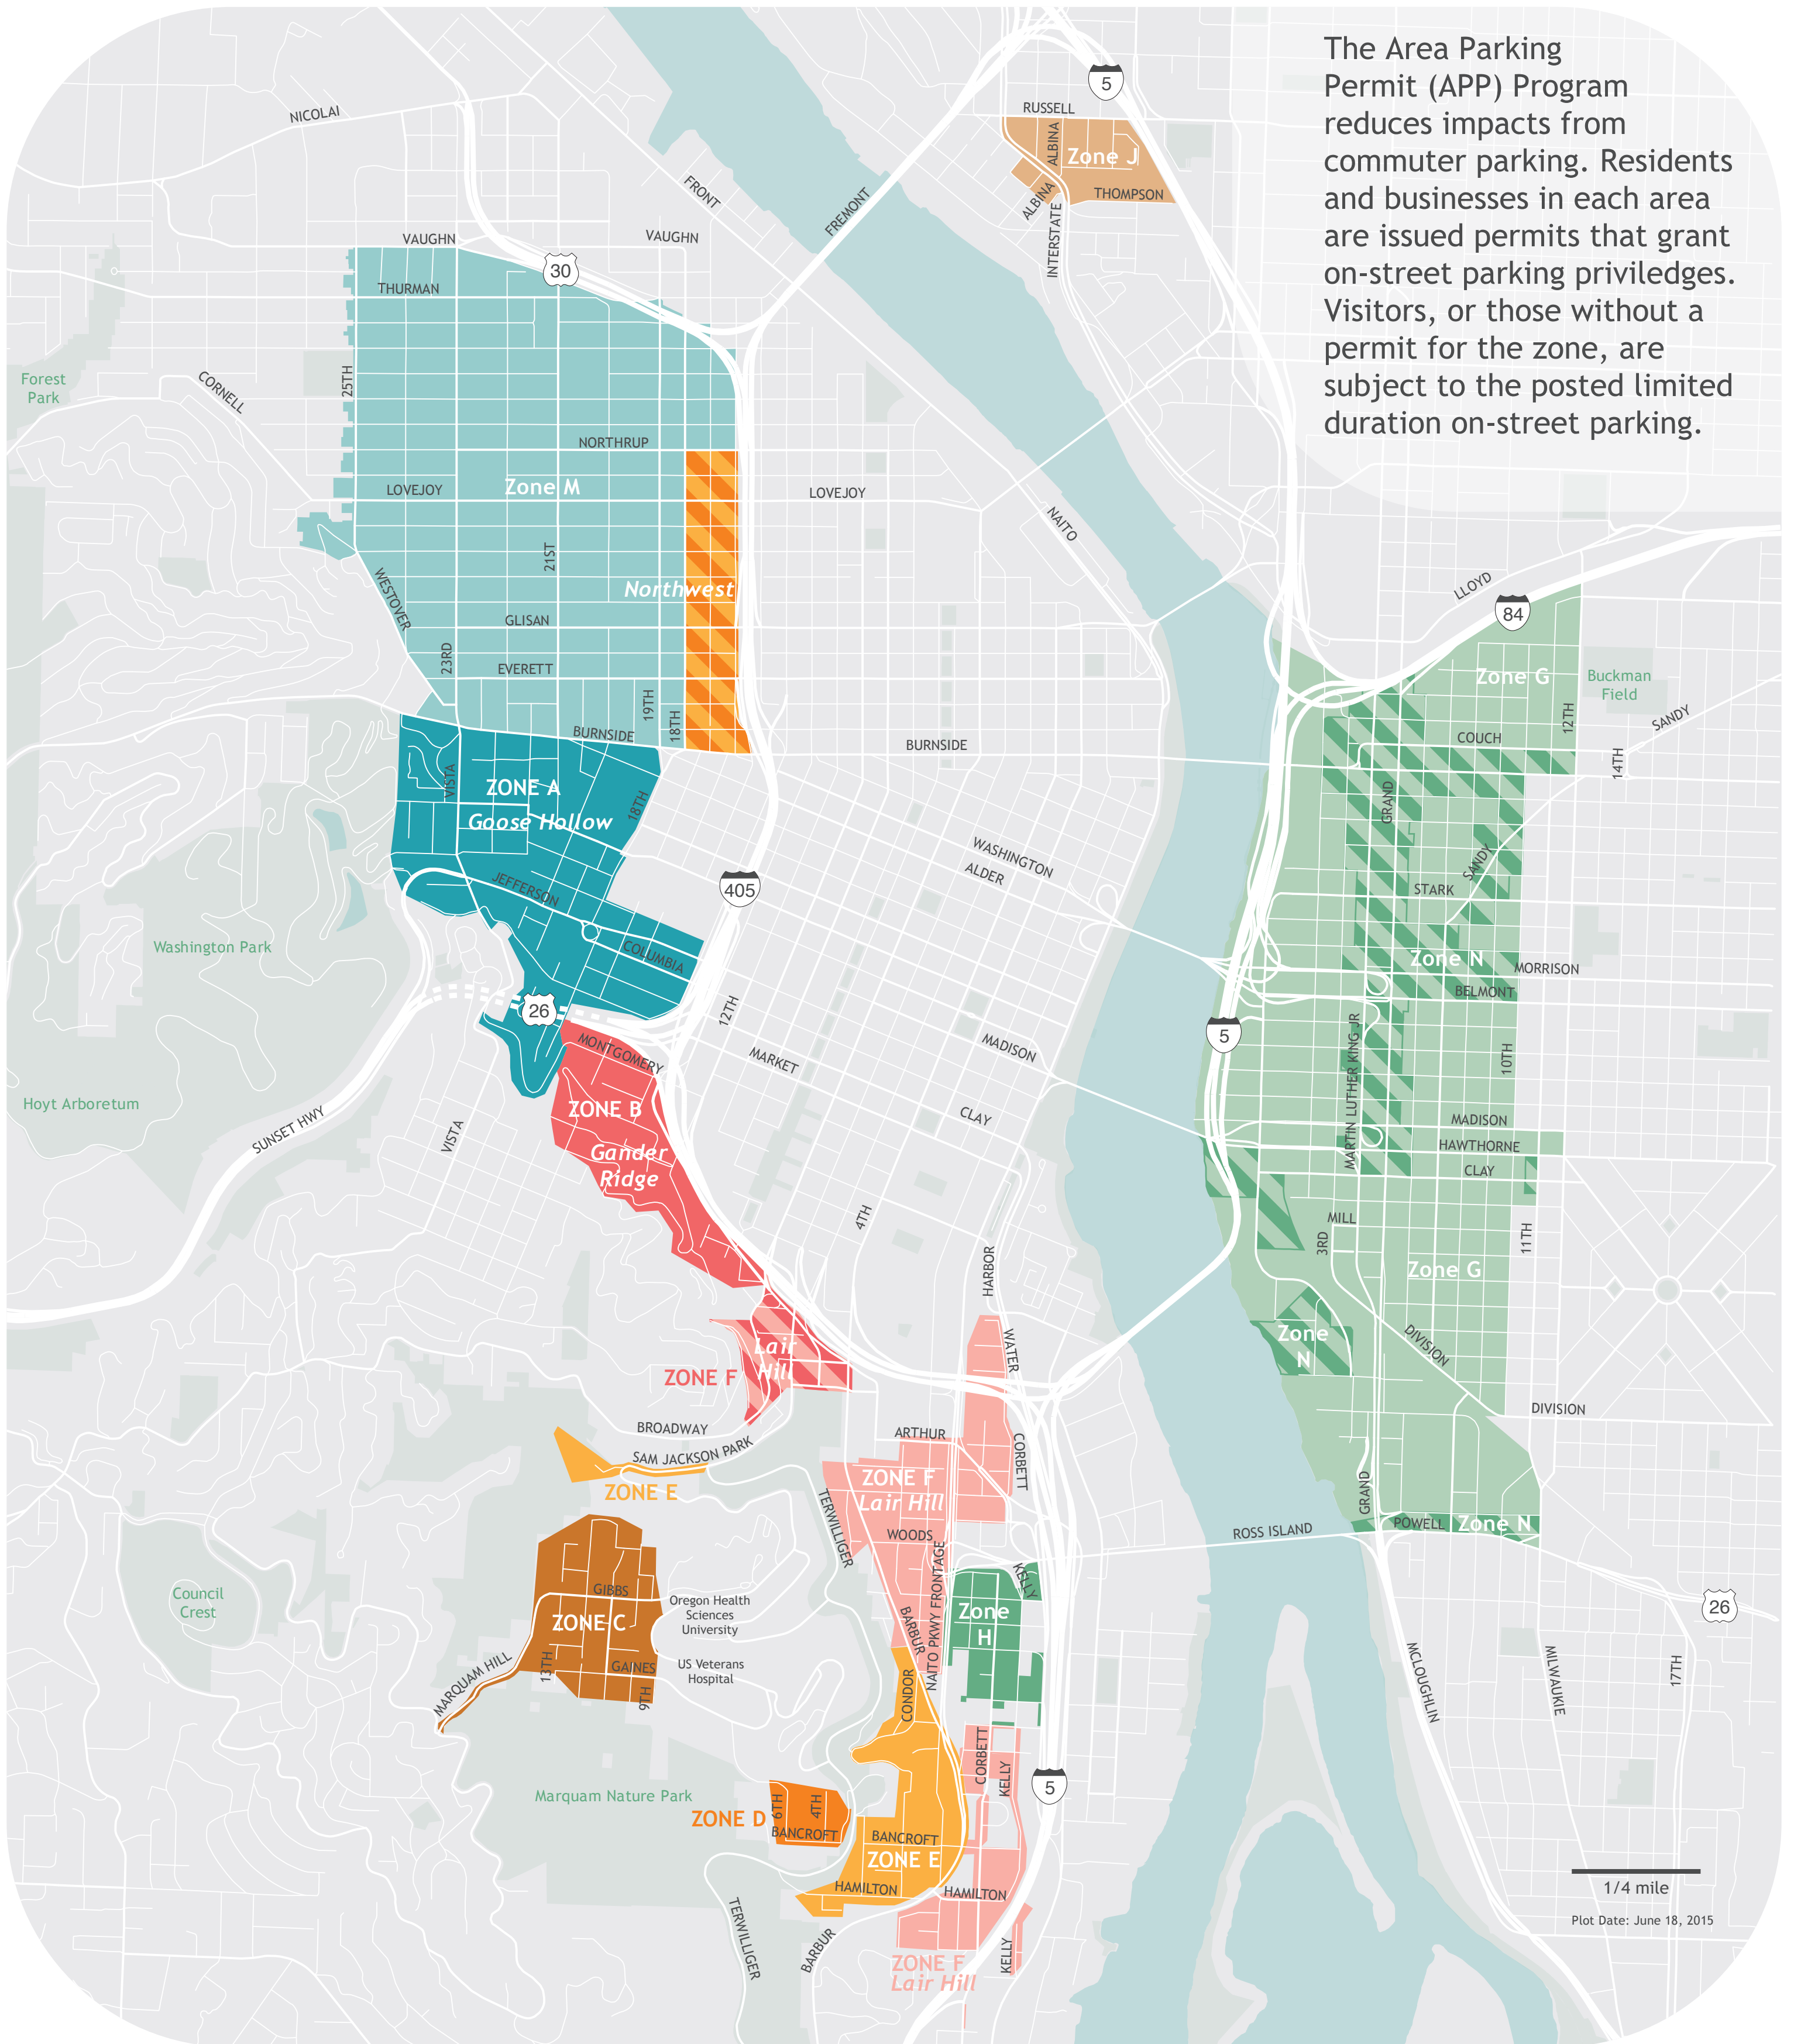

AREA PARKING PERMIT PROGRAM ZONES

The Area Parking Permit (APP) Program reduces impacts from commuter parking. Residents and businesses in each area are issued permits that grant on-street parking privileges. Visitors, or those without a permit for the zone, are subject to the posted limited duration on-street parking.

ZONE A	2 hour visitor limit 7am - 6pm, Mon. - Fri.; 90 minute visitor limit 6 - 10pm, Mon. - Fri. 90 minute visitor limit; 1 - 10pm, Sat. and Sun.	ZONE D	2 hour visitor limit 7am - 6pm, Mon. - Fri.	ZONE G	2 hour visitor limit 7am - 6pm, Mon. - Fri.	ZONE M	4 hour visitor limit 9am - 7pm, Mon. - Sat. Timbers game event times vary
ZONE B	1 hour visitor limit 7am - 9pm, Mon. - Fri.	ZONE E	2 hour visitor limit 7am - 6pm, Mon. - Fri.	ZONE H	2 hour visitor limit 7am - 6pm, Mon. - Fri.	ZONE N	2 hour visitor limit 7am - 6pm, Mon. - Fri.
ZONE C	2 hour visitor limit 7am - 6pm, Mon. - Fri.	ZONE F	2 hour visitor limit 7am - 6pm, Mon. - Fri.	ZONE J	2 hour visitor limit 7am - 6pm, Mon. - Fri.		
		ZONE F	1 hour visitor limit 7am - 6pm, Mon. - Fri.	ZONE K	2 hour visitor limit 7am - 7pm, Mon. - Sat.		

PBOT
PORTLAND BUREAU OF TRANSPORTATION