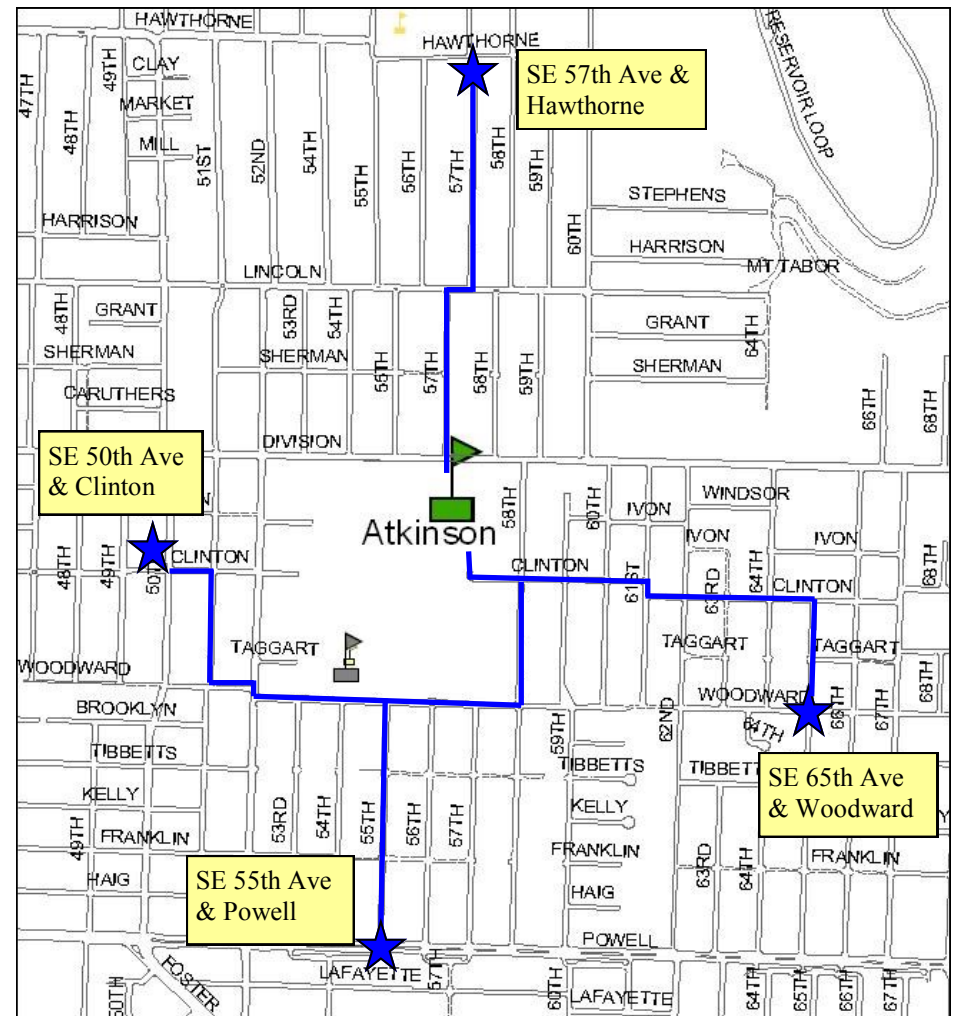

Atkinson celebrates International Walk + Bike to School Day Wednesday, October 7

Meet other families at the location closest to you,
and walk or bike together to Atkinson!

8:15 AM

Meet at the location nearest to you to join a walking or biking group.
See locations on map on reverse side.

8:25—8:35 AM

Groups arrive at Atkinson
Enter the raffle to win a prize

8:35 AM

Students go to class

For more information or to volunteer
contact Molly Haynes at
mollyjhaynes@gmail.com

SAFE ROUTES to School