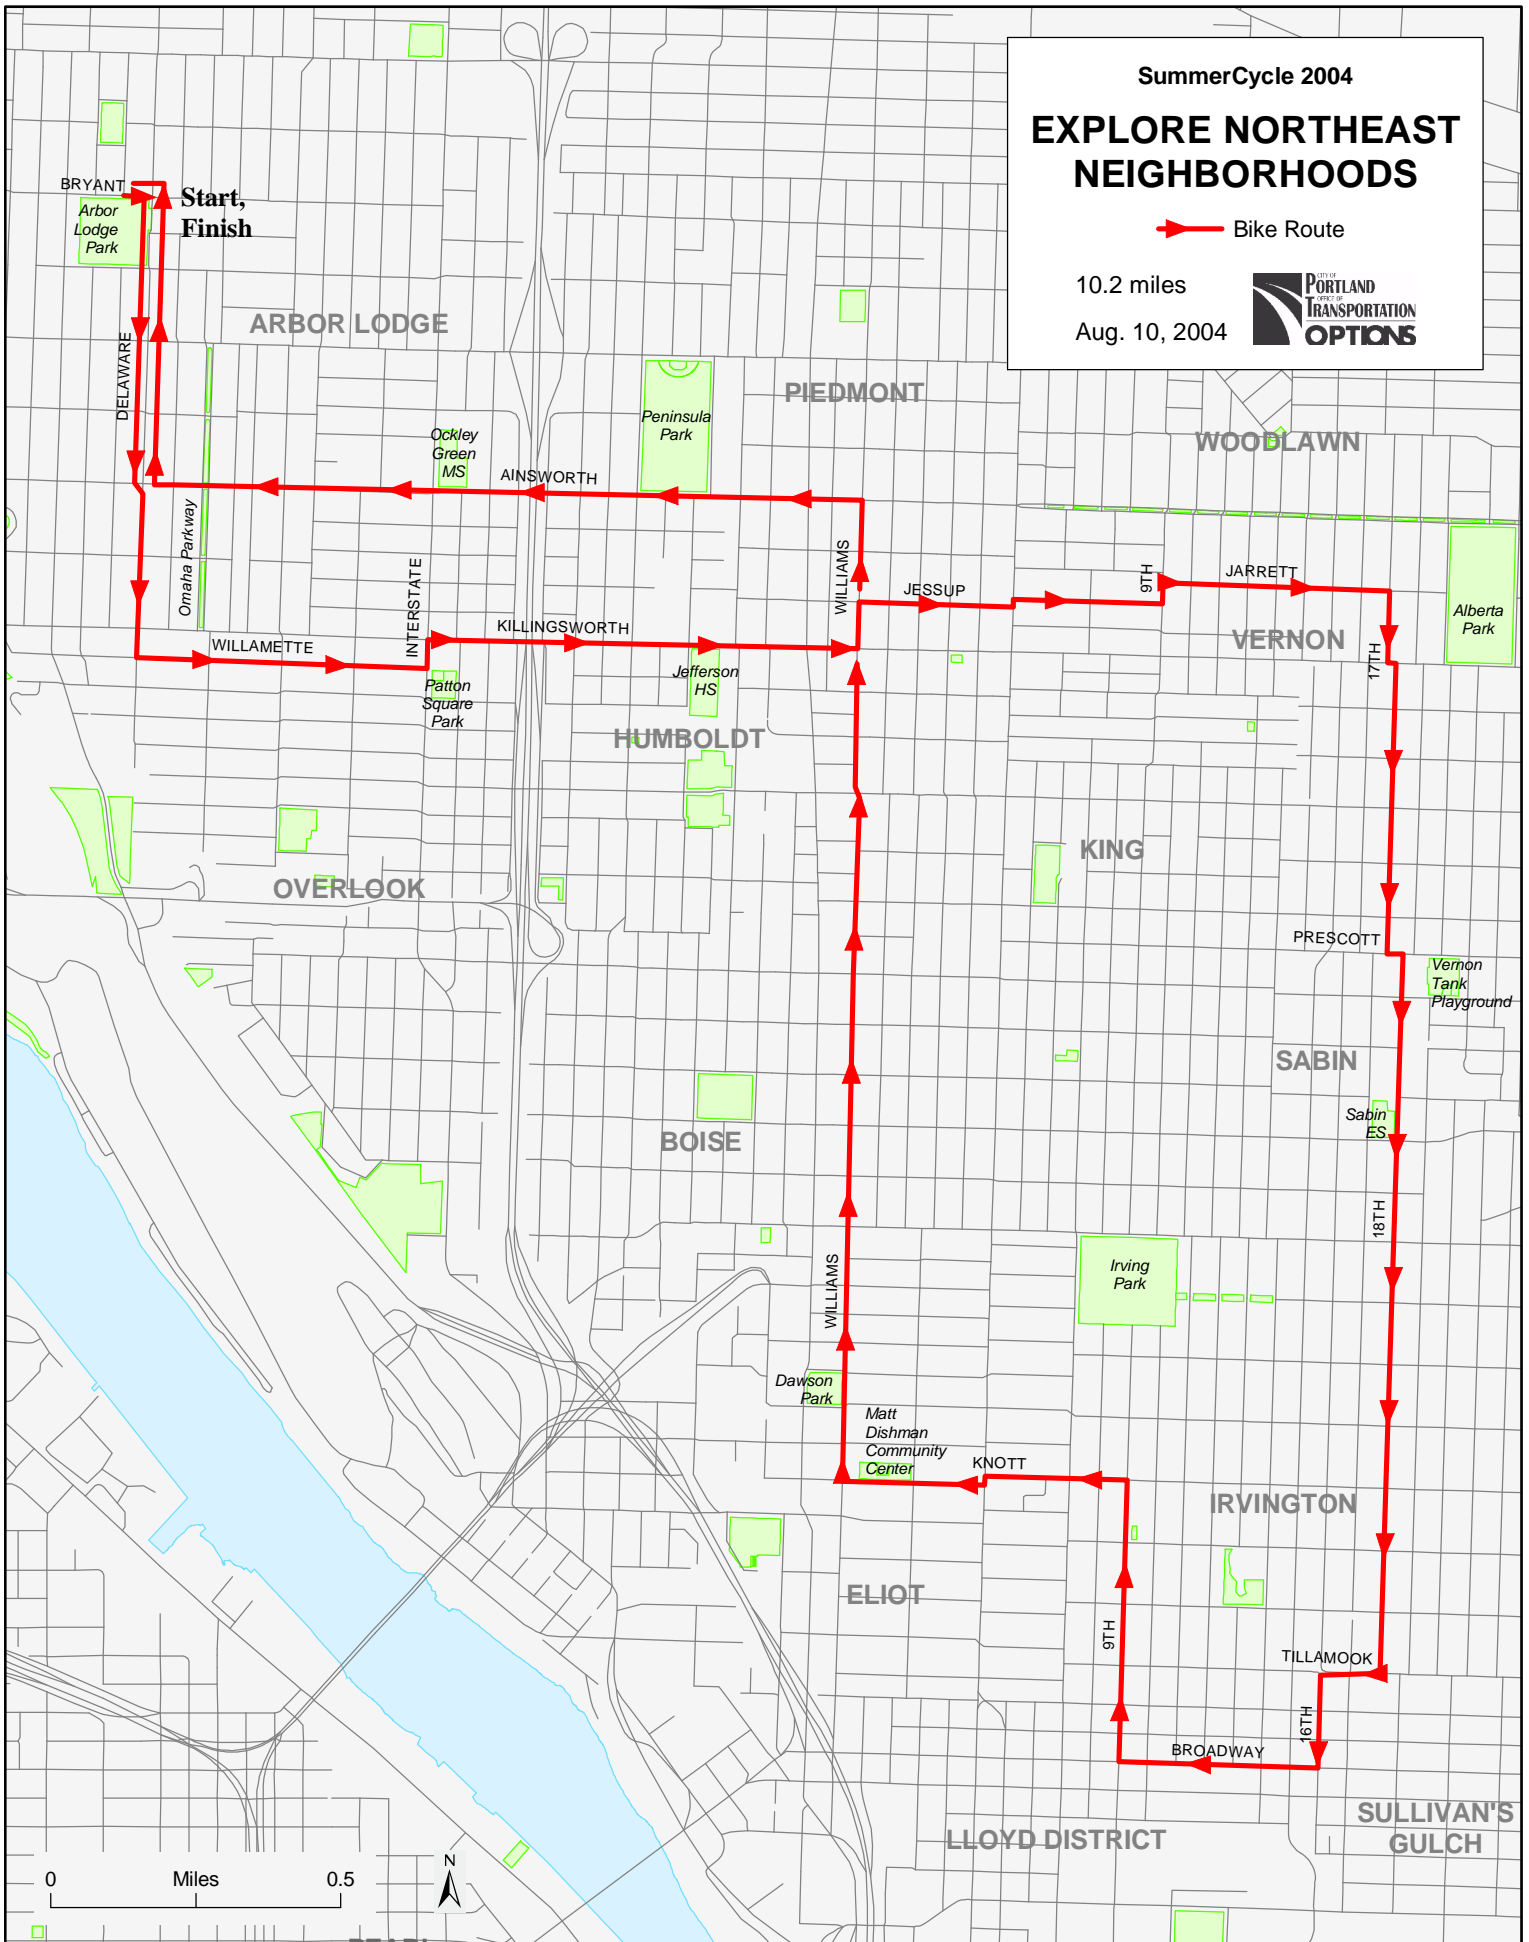

SummerCycle 2004
EXPLORE NORTHEAST NEIGHBORHOODS

 Bike Route

10.2 miles

Aug. 10, 2004

0 Miles 0.5

**Explore Northeast Neighborhoods – Arbor Lodge Park
August 10, 2004**

East on Bryant
Right on Delaware
Left on Willamette
Left on Interstate
Right on Killingsworth
Left on Williams
Right on Jessup – cross MLK
Left on 9th
Right on Jarrett
Right on 17th
Left on Prescott
Quick right on 18th
Right on Tillamook
Left on 16th
Right on Broadway
Right on 9th
Left on Knott
Jog left at MLK to continue west on Knott
Right on Williams
Left on Ainsworth
Right on Delaware
Left on Bryant